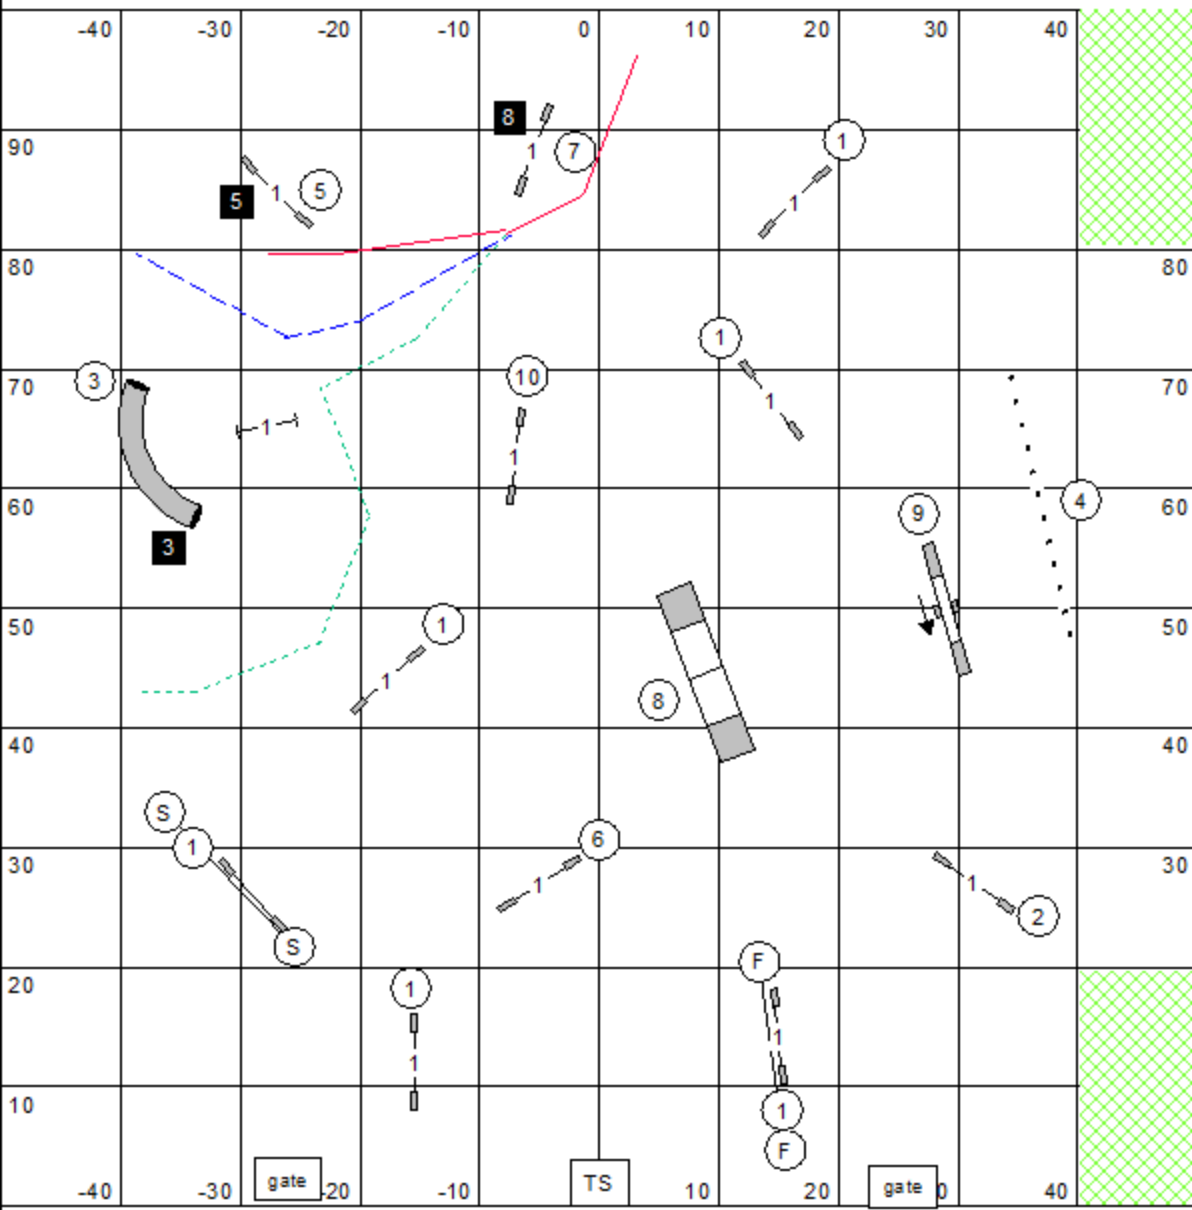

Sends:
Exc/Master 7-5-3 (white), 3-5-7 (dark) Solid/dotted line
Open 7-5 (white), 5-7(dark) Solid/dashed line Tunnel is bi-direct.
Novice 7-5 (white), 5-7(dark) Solid line Tunnel is bi-direct

FAST (all levels)