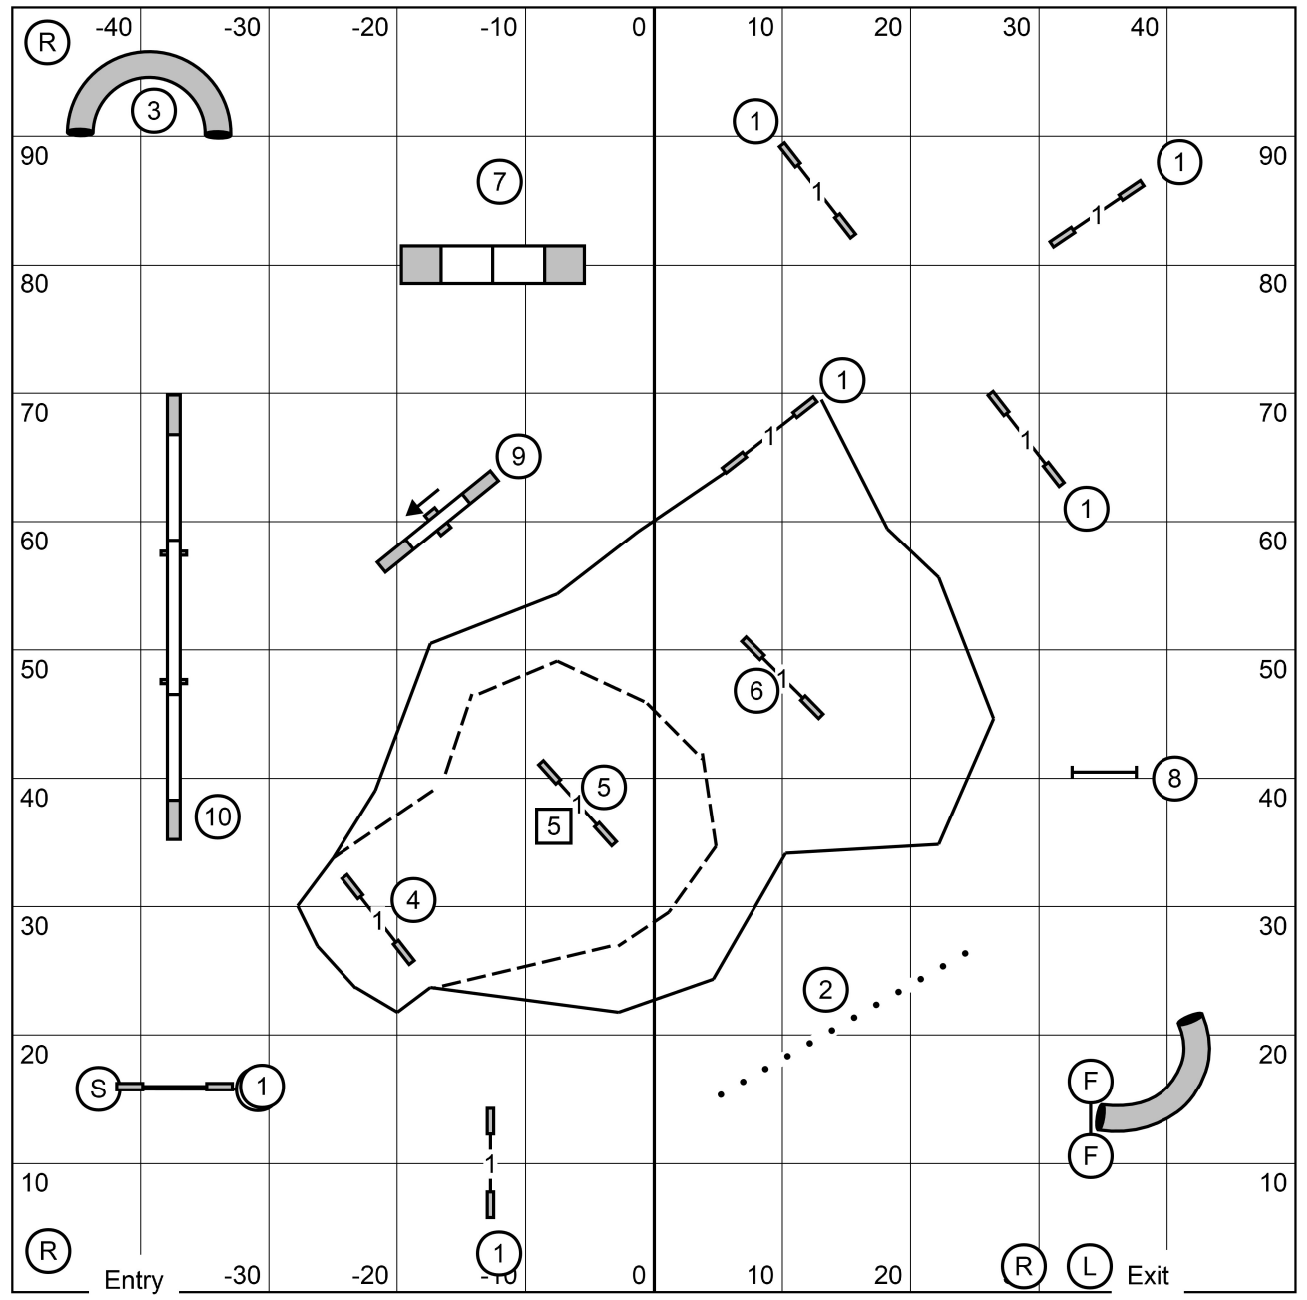

41 sec - P4"  
 38 sec - 8", P8", P12"  
 35 sec - 12", 16", P16", P20"  
 32 sec - 20", 24", 26"

Ex/M (6) (5) (4) or (4) (5) (6)  
 Open (5) (4) or (4) (5)  
 Novice (5) (4) or (5) (6)

in flow ---

Northern California Bearded Collie Fanciers  
 Friday April 21, 2023  
 100'x100' Sacramento CA