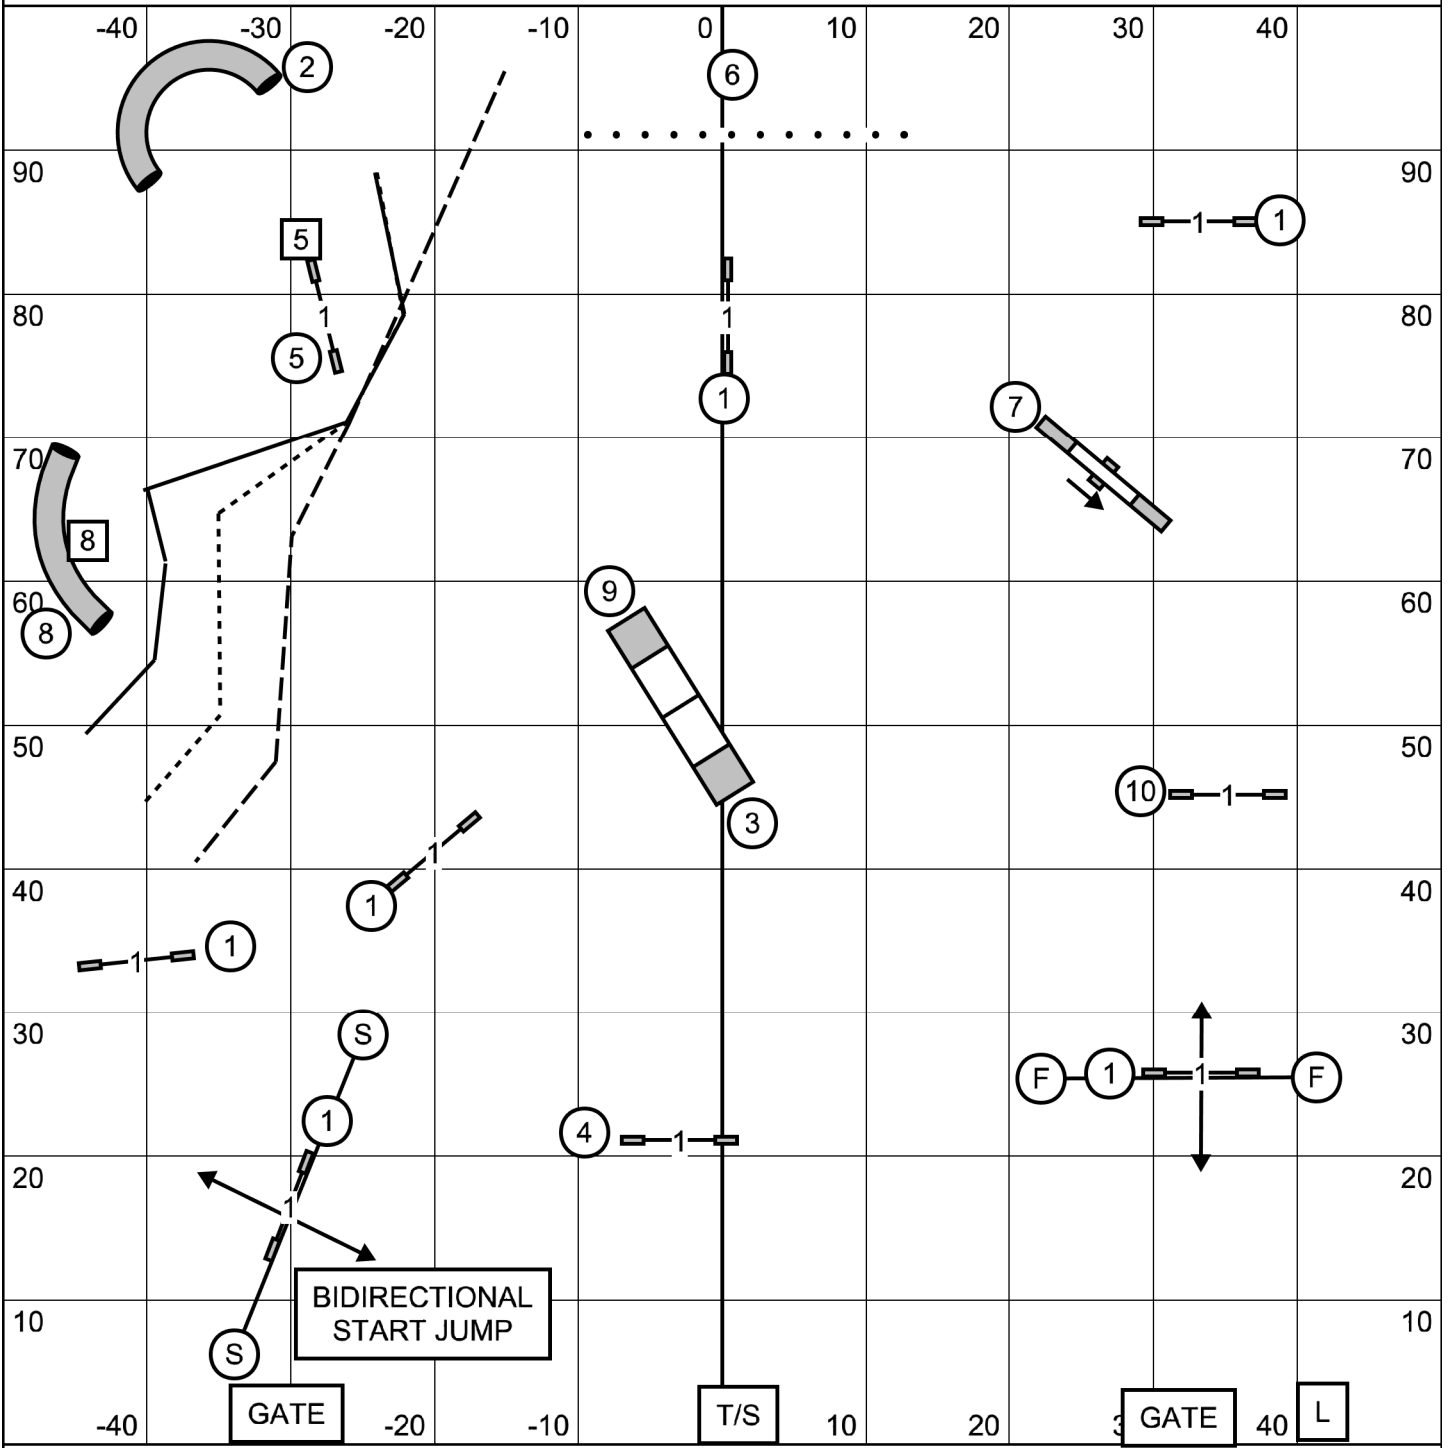

Ex/Master: 8-5-2 (white circles)
 Open: 8-5 or 5-8 (white squares in flow)
 Novice 8-5 or 5-8 (white squares in flow)

Ex/Master: Dash Line
 Open: Dotted Line
 Novice: Solid Line

8" = 38 sec
 12"/16" = 35 sec
 20"/24"/26" = 32 sec
 (add 3 sec for Preferred)

ALL FAST CLASSES
 PNW Shetland Sheepdog Club
 Friday, May 26, 2023
 Judge: Susan Leitner

Ex/Master: 60 points
 Open: 55 points
 Novice: 50 points
 (bonus = 20 points)