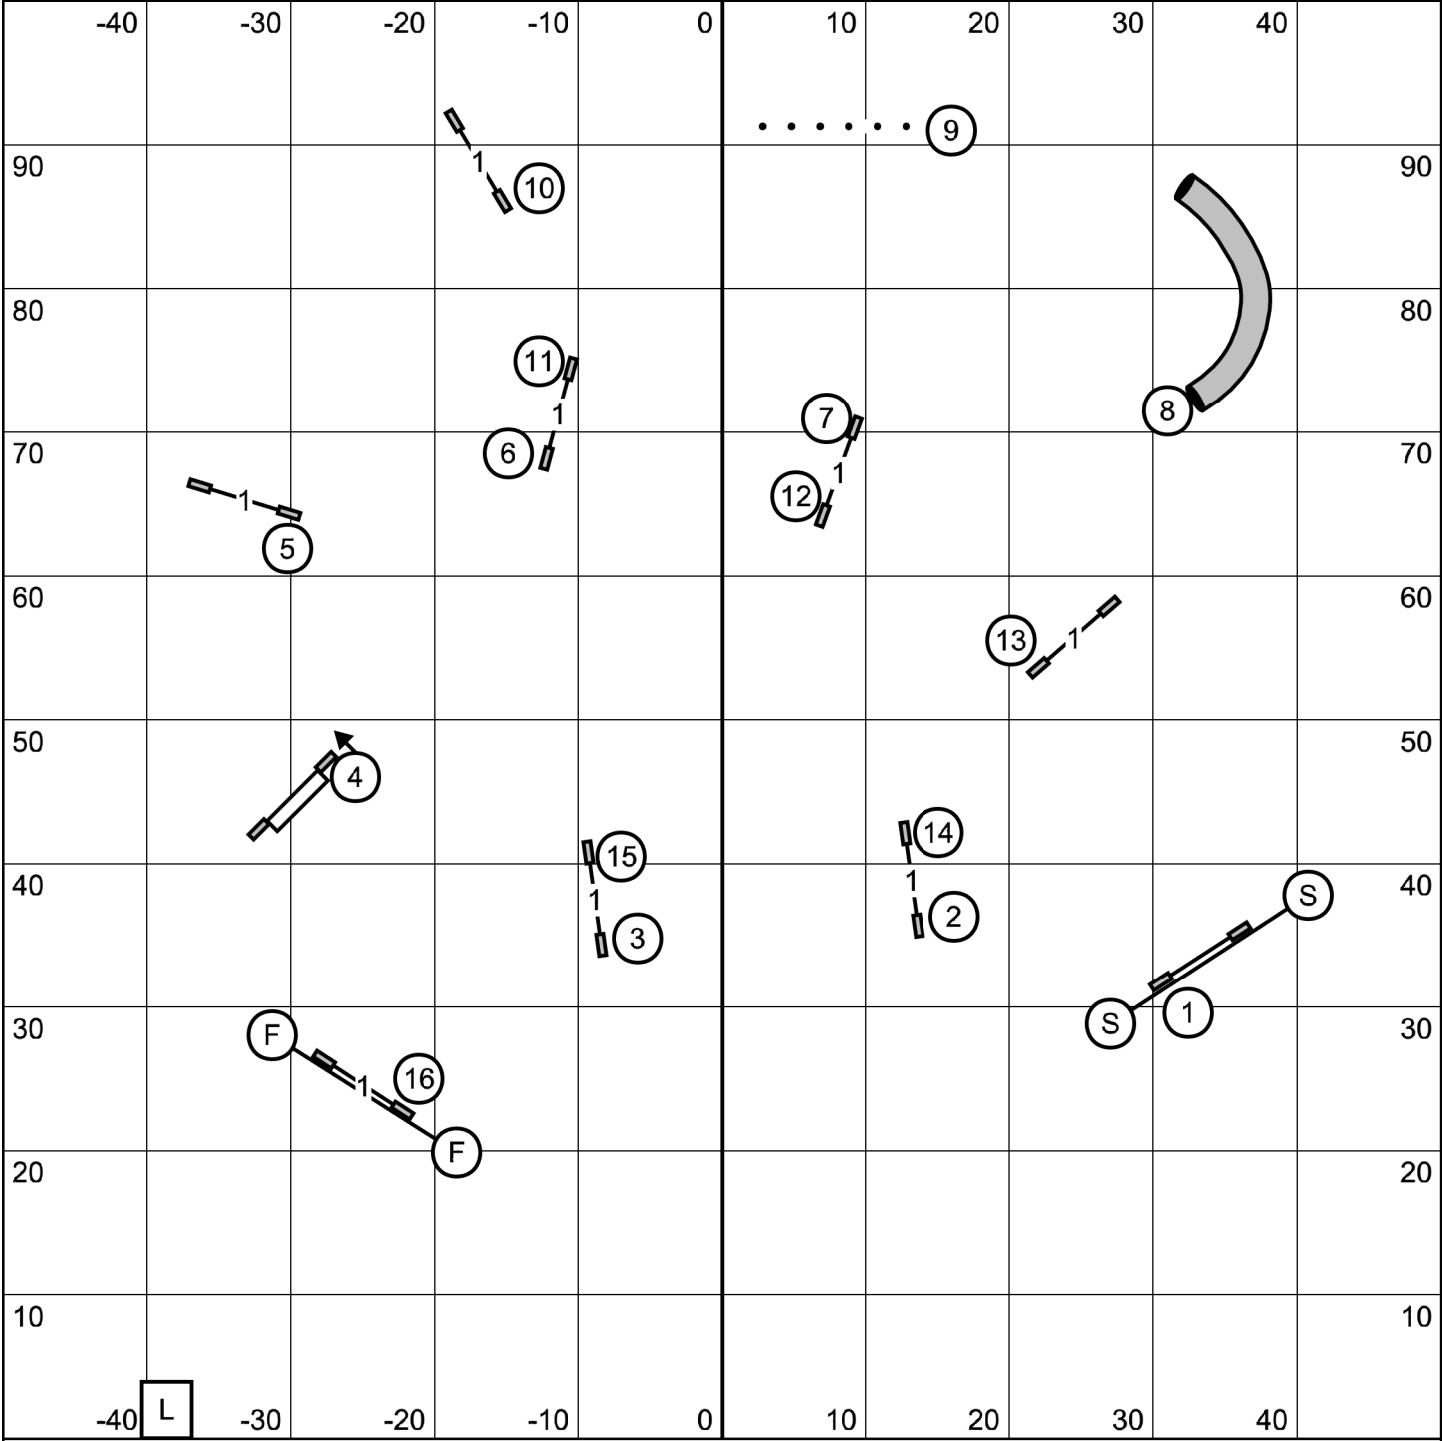

NOVICE JWW
 PNW Shetland Sheepdog Club
 Friday, May 26, 2023
 Judge: Susan Leitner

GATE

T/S

GATE