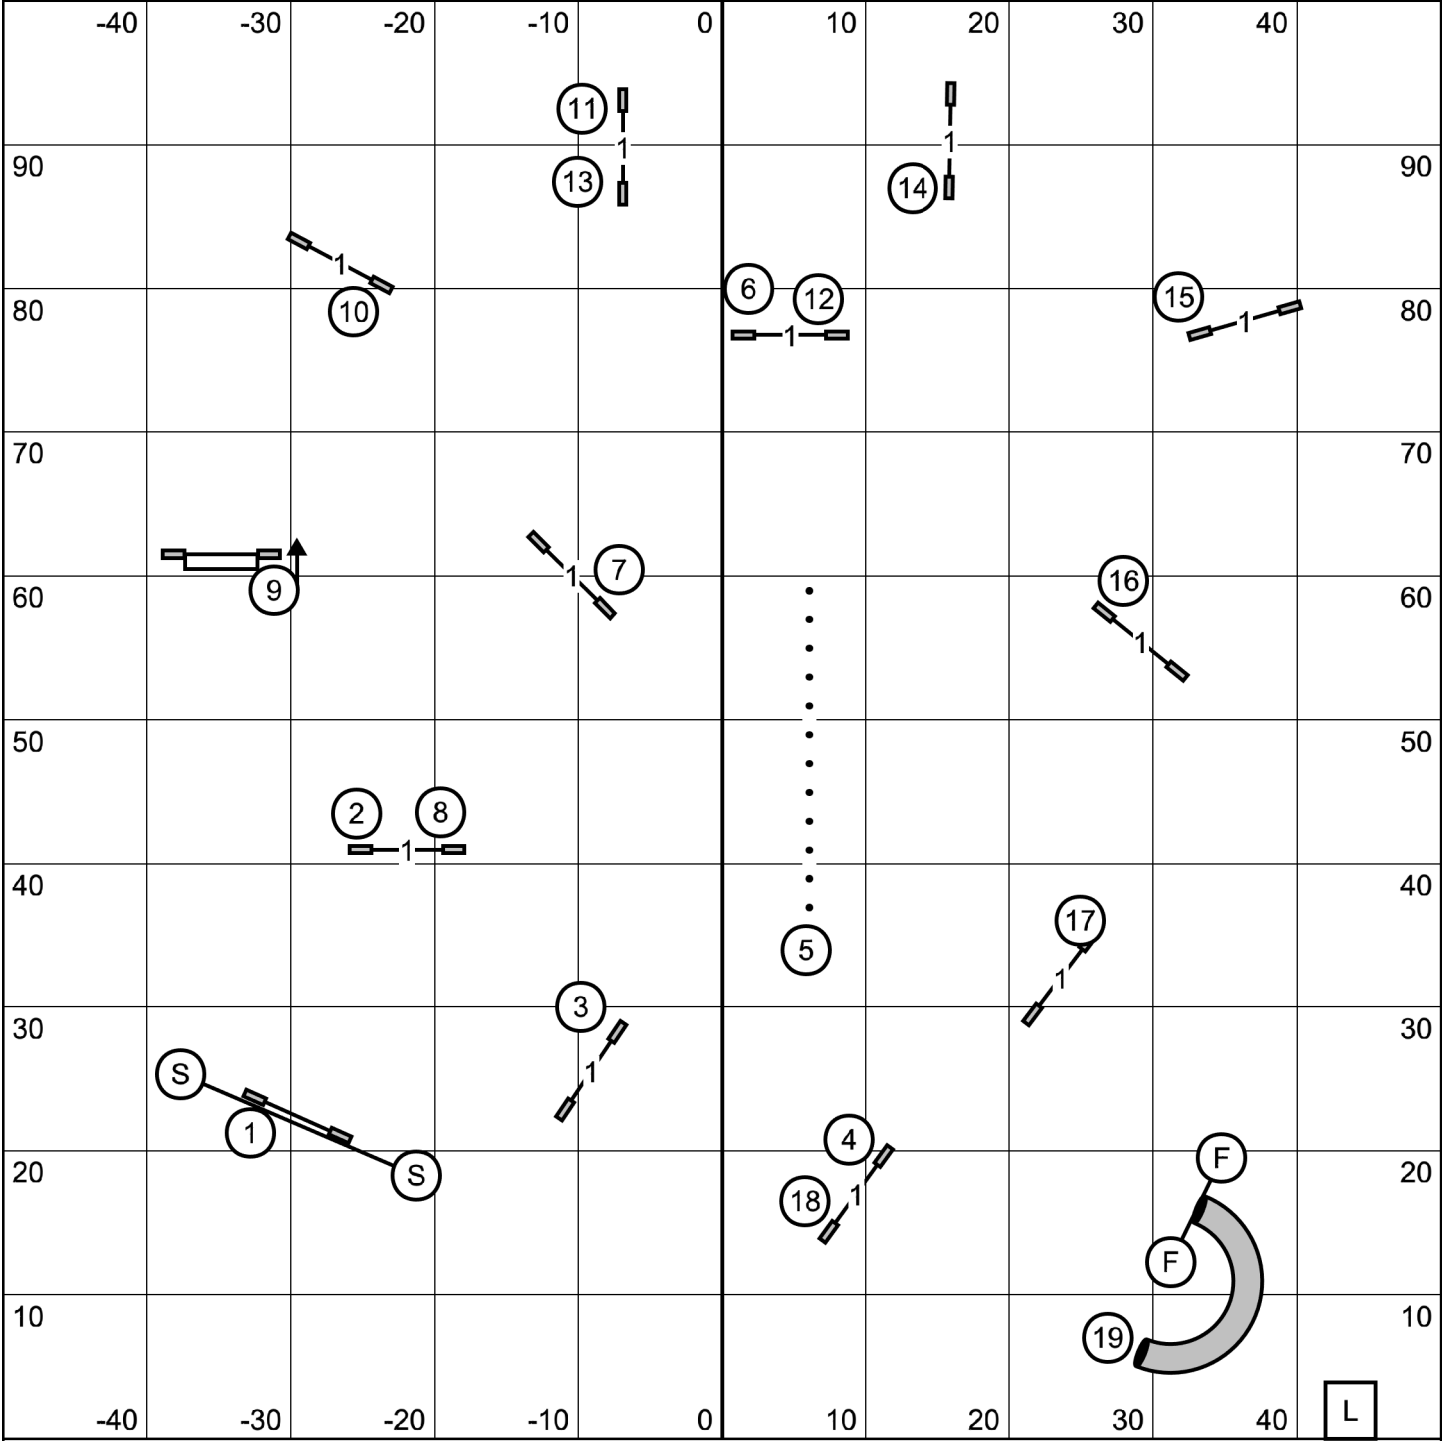

PREMIER JWW
 PNW Shetland Sheepdog Club
 Sunday, May 28, 2023
 Judge: Susan Leitner

GATE

T/S

GATE

L