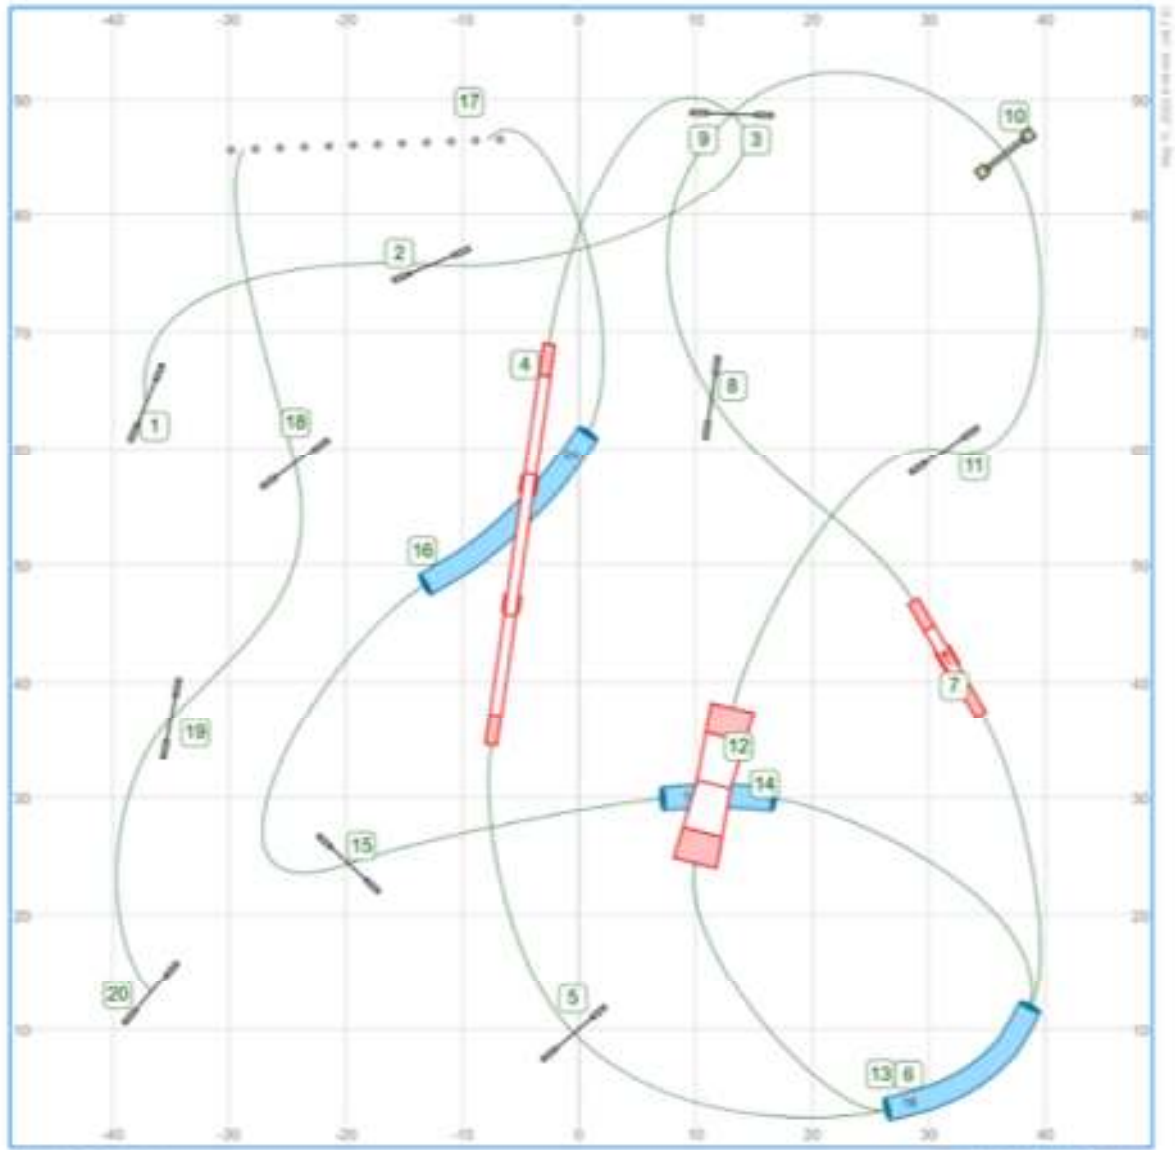

International event us - A2 - Coursedesign by Jan Egil Eide

Path length: 21.000.0

www.smarteragility.com