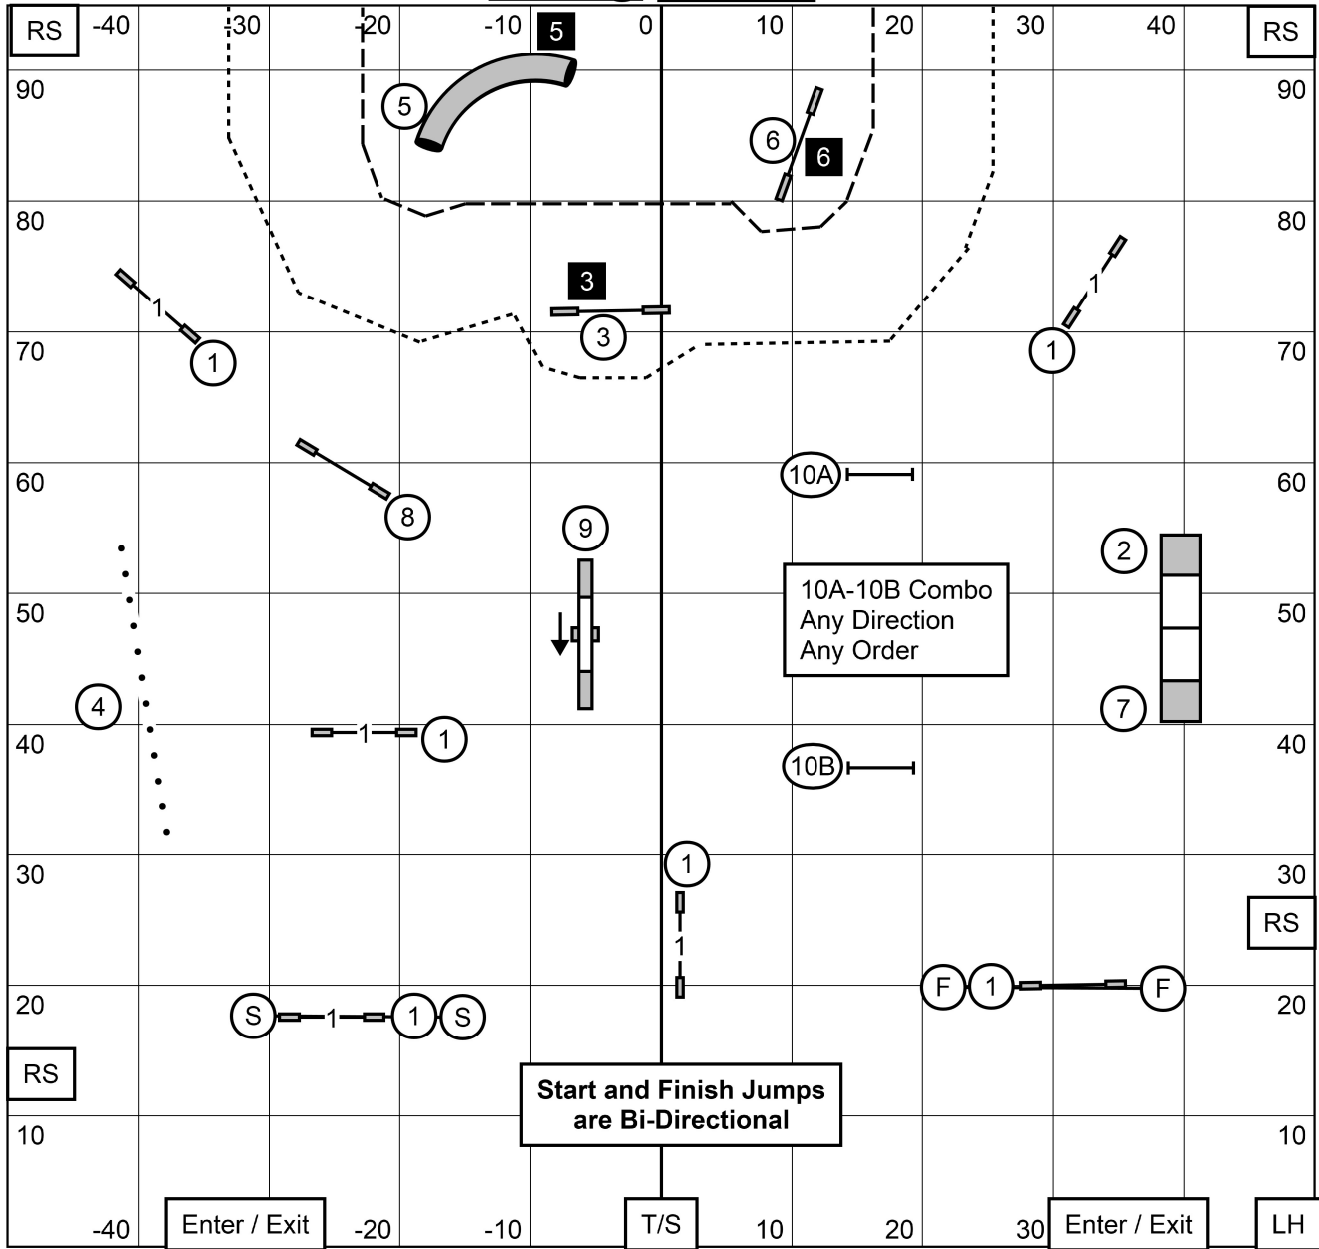

## Saturday - June 3, 2023

**Ex/Mst**

5 3 6  
OR  
6 3 5

**Open**

5 3  
OR  
6 3

**Novice**

5 6  
OR  
6 5

German Shepherd Dog  
Club of Oregon - AKC  
Ridgefield, WA  
Judge: Mike Padgett

### Std Course Times - Regular

20/24/24C - 32 sec  
12/16 - 35 sec  
8 - 38 sec

### Std Course Times - Preferred

16P/20P - 35 sec  
8P/12P - 38 sec  
4P - 41 sec