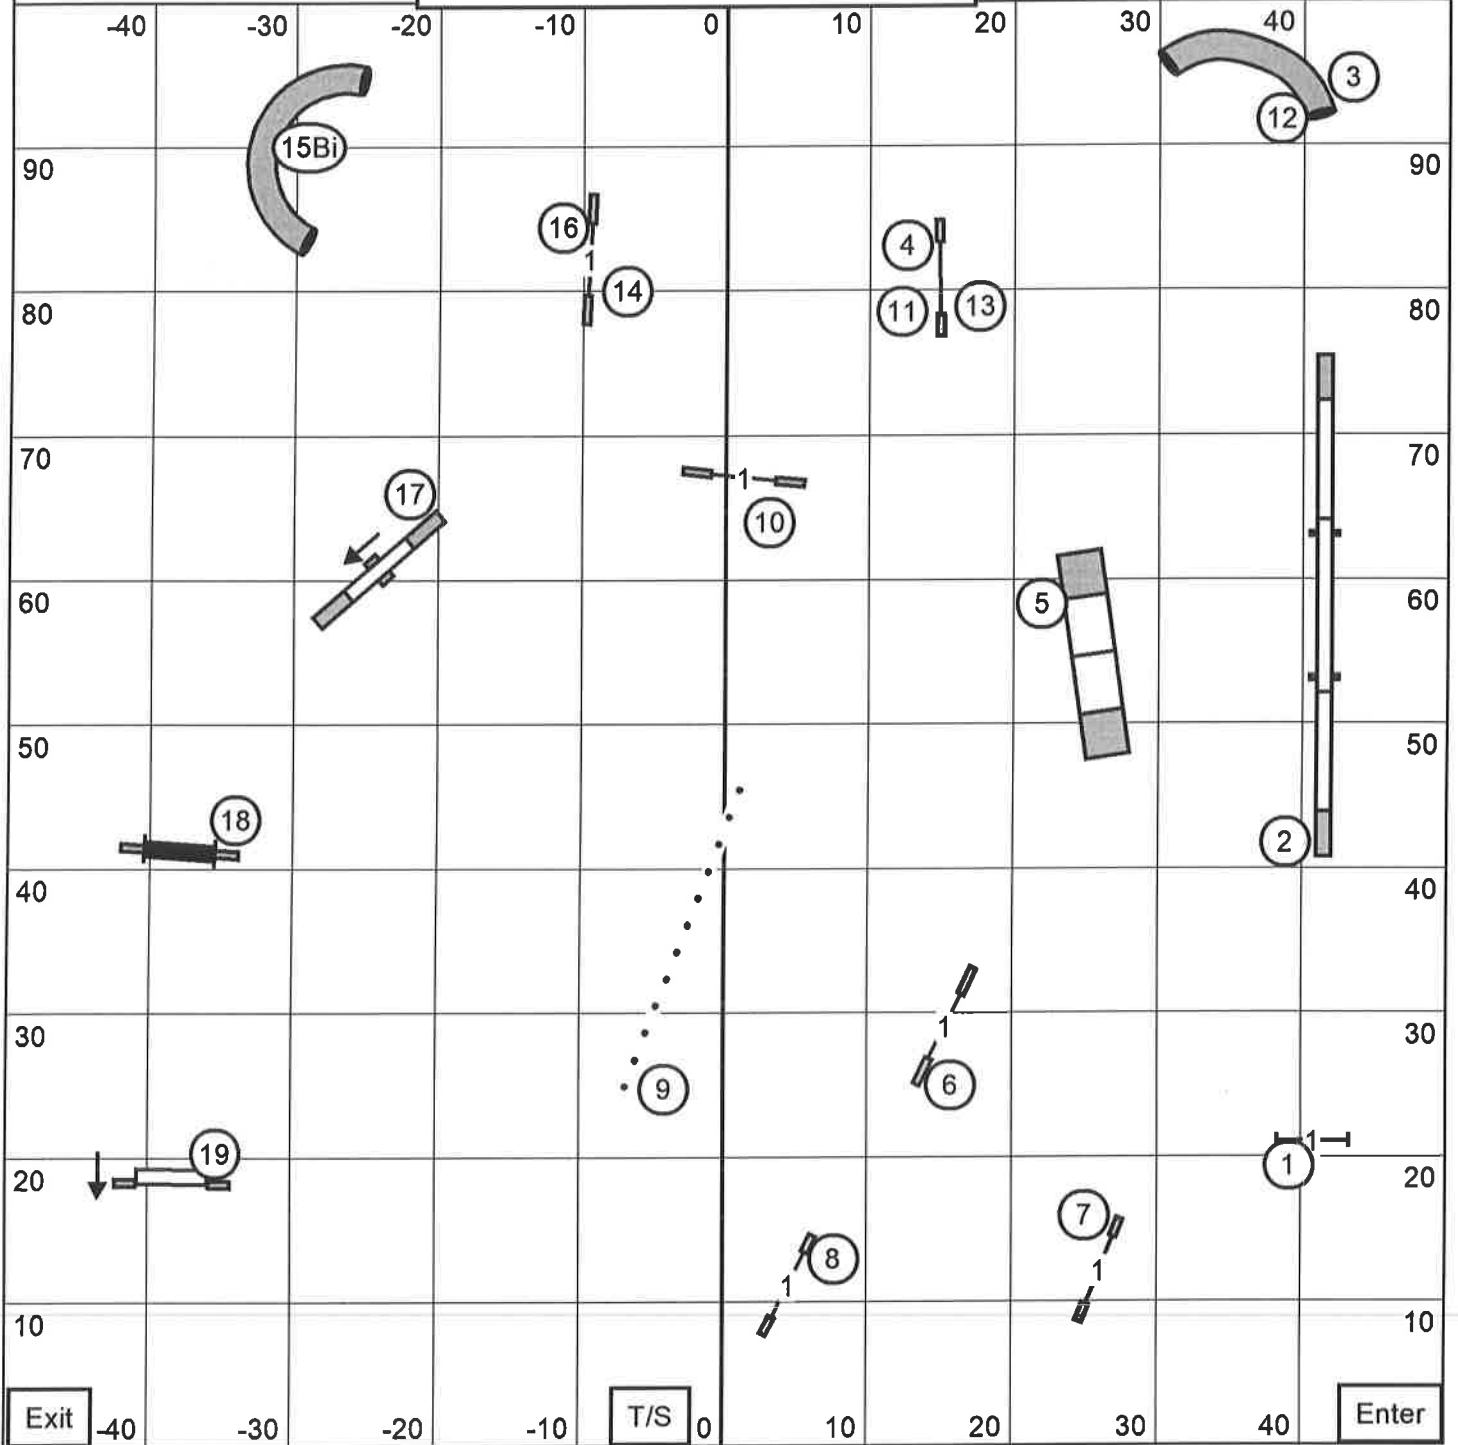

T2B
 Friday, June 30, 2023
 Mt. Bachelor Kennel Club Redmond, OR
 Tracy Mazur-Judge

Premier Standard

Friday, June 30, 2023

Mt. Bachelor Kennel Club Redmond, OR

Tracy Mazur-Judge

Master/Excellent Standard

Friday, June 30, 2023
Mt. Bachelor Kennel Club Redmond, OR
Tracy Mazur-Judge

Open Standard

Friday, June 30, 2023
Mt. Bachelor Kennel Club Redmond, OR
Tracy Mazur-Judge

Novice Standard

Friday, June 30, 2023
Mt. Bachelor Kennel Club Redmond, OR
Tracy Mazur-Judge