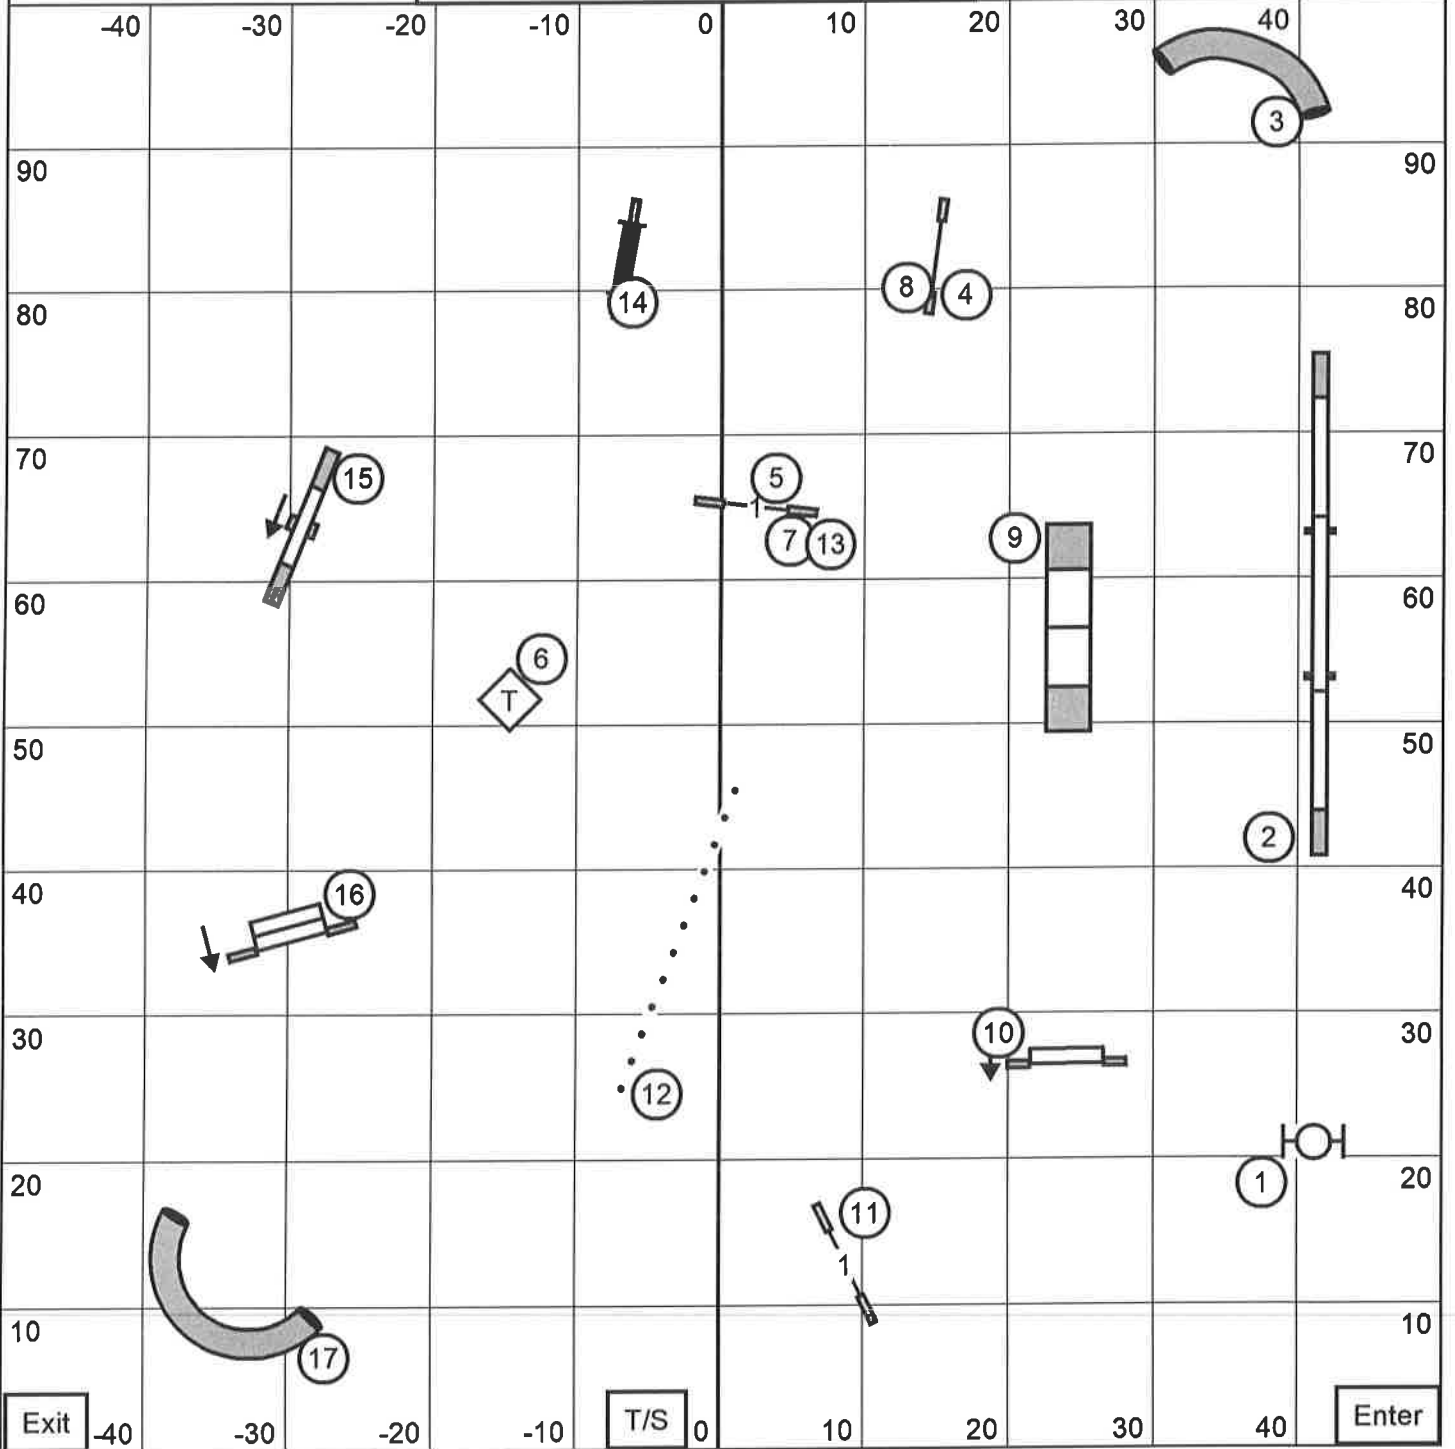

T2B
 Friday, June 30, 2023
 Mt. Bachelor Kennel Club Redmond, OR
 Tracy Mazur-Judge

Premier Standard

Friday, June 30, 2023

Mt. Bachelor Kennel Club Redmond, OR

Tracy Mazur-Judge

Master/Excellent Standard

Friday, June 30, 2023
Mt. Bachelor Kennel Club Redmond, OR
Tracy Mazur-Judge

Open Standard

Friday, June 30, 2023
Mt. Bachelor Kennel Club Redmond, OR
Tracy Mazur-Judge

Novice Standard

Friday, June 30, 2023
Mt. Bachelor Kennel Club Redmond, OR
Tracy Mazur-Judge