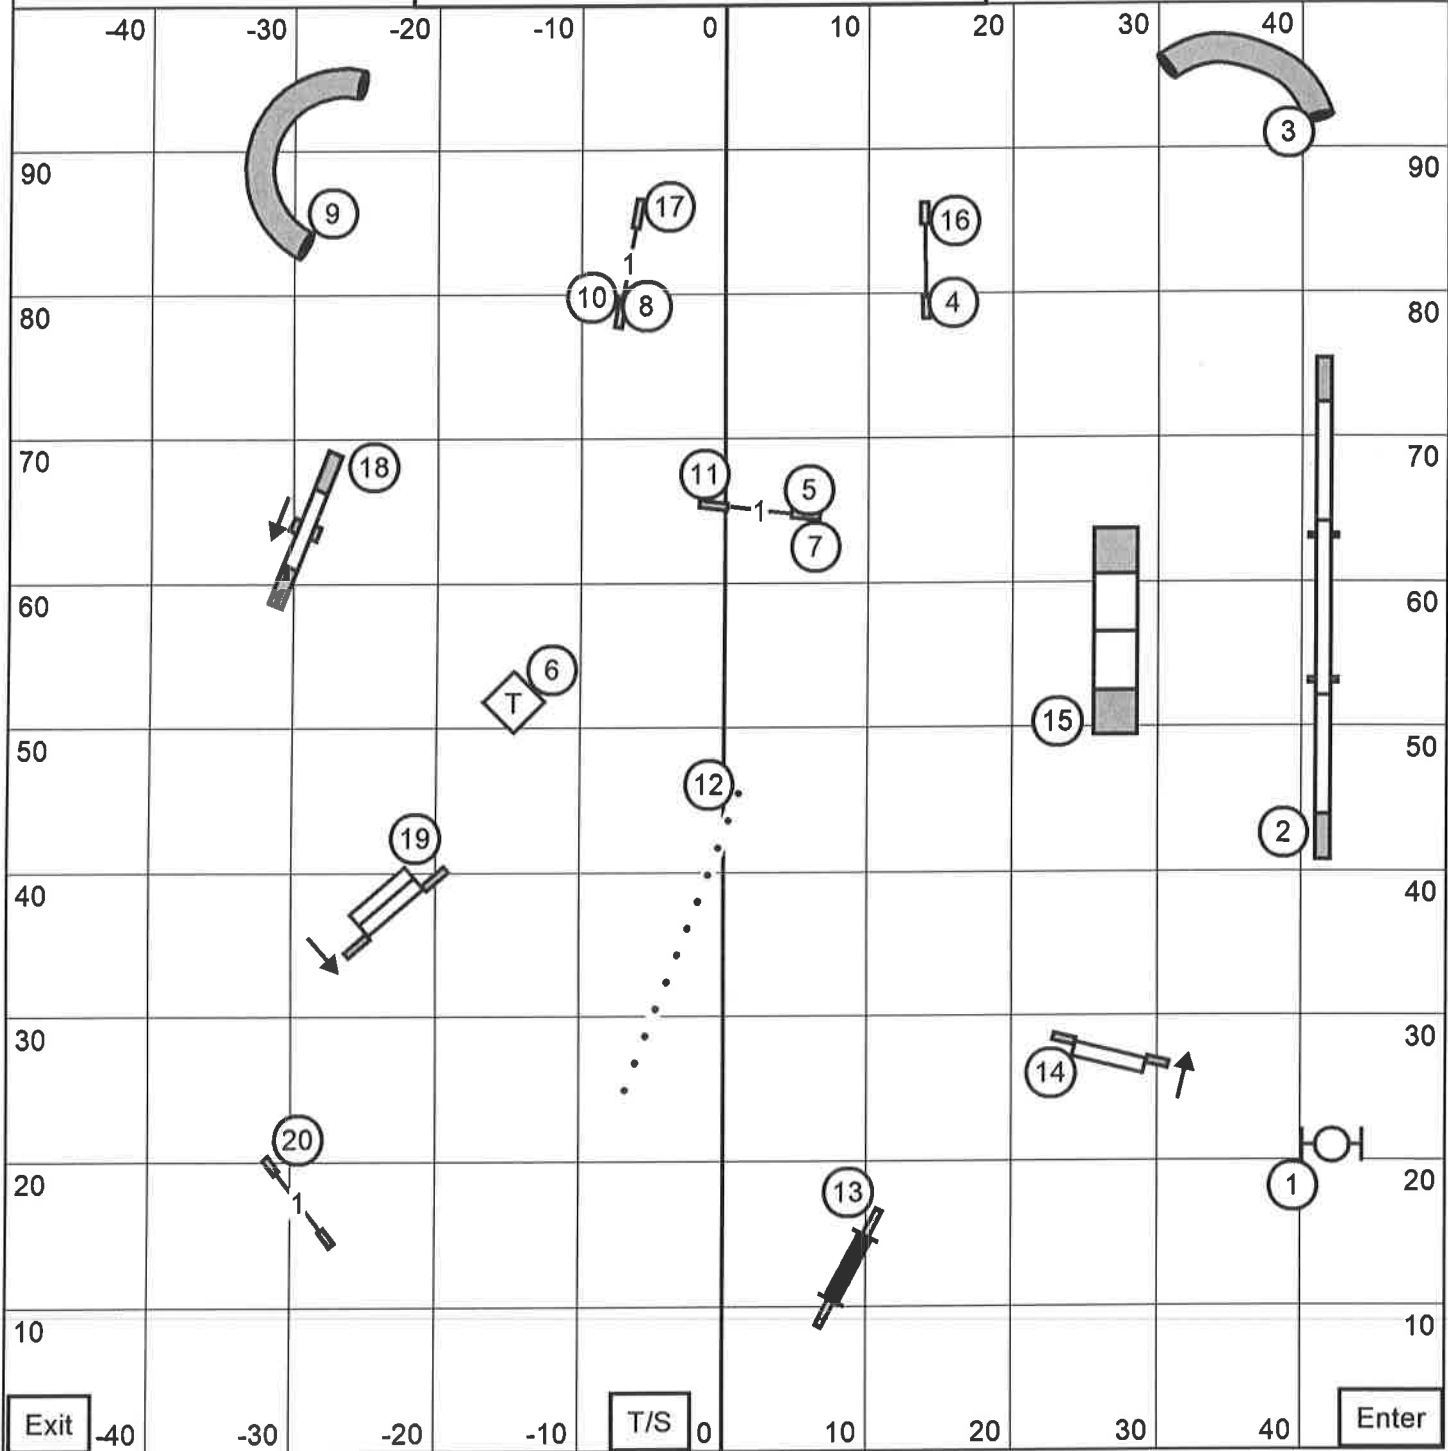

T2B
 Friday, June 30, 2023
 Mt. Bachelor Kennel Club Redmond, OR
 Tracy Mazur-Judge

Premier Standard

Friday, June 30, 2023

Mt. Bachelor Kennel Club Redmond, OR

Tracy Mazur-Judge

Master/Excellent Standard

Friday, June 30, 2023
Mt. Bachelor Kennel Club Redmond, OR
Tracy Mazur-Judge

Open Standard

Friday, June 30, 2023
Mt. Bachelor Kennel Club Redmond, OR
Tracy Mazur-Judge

Novice Standard

Friday, June 30, 2023
Mt. Bachelor Kennel Club Redmond, OR
Tracy Mazur-Judge