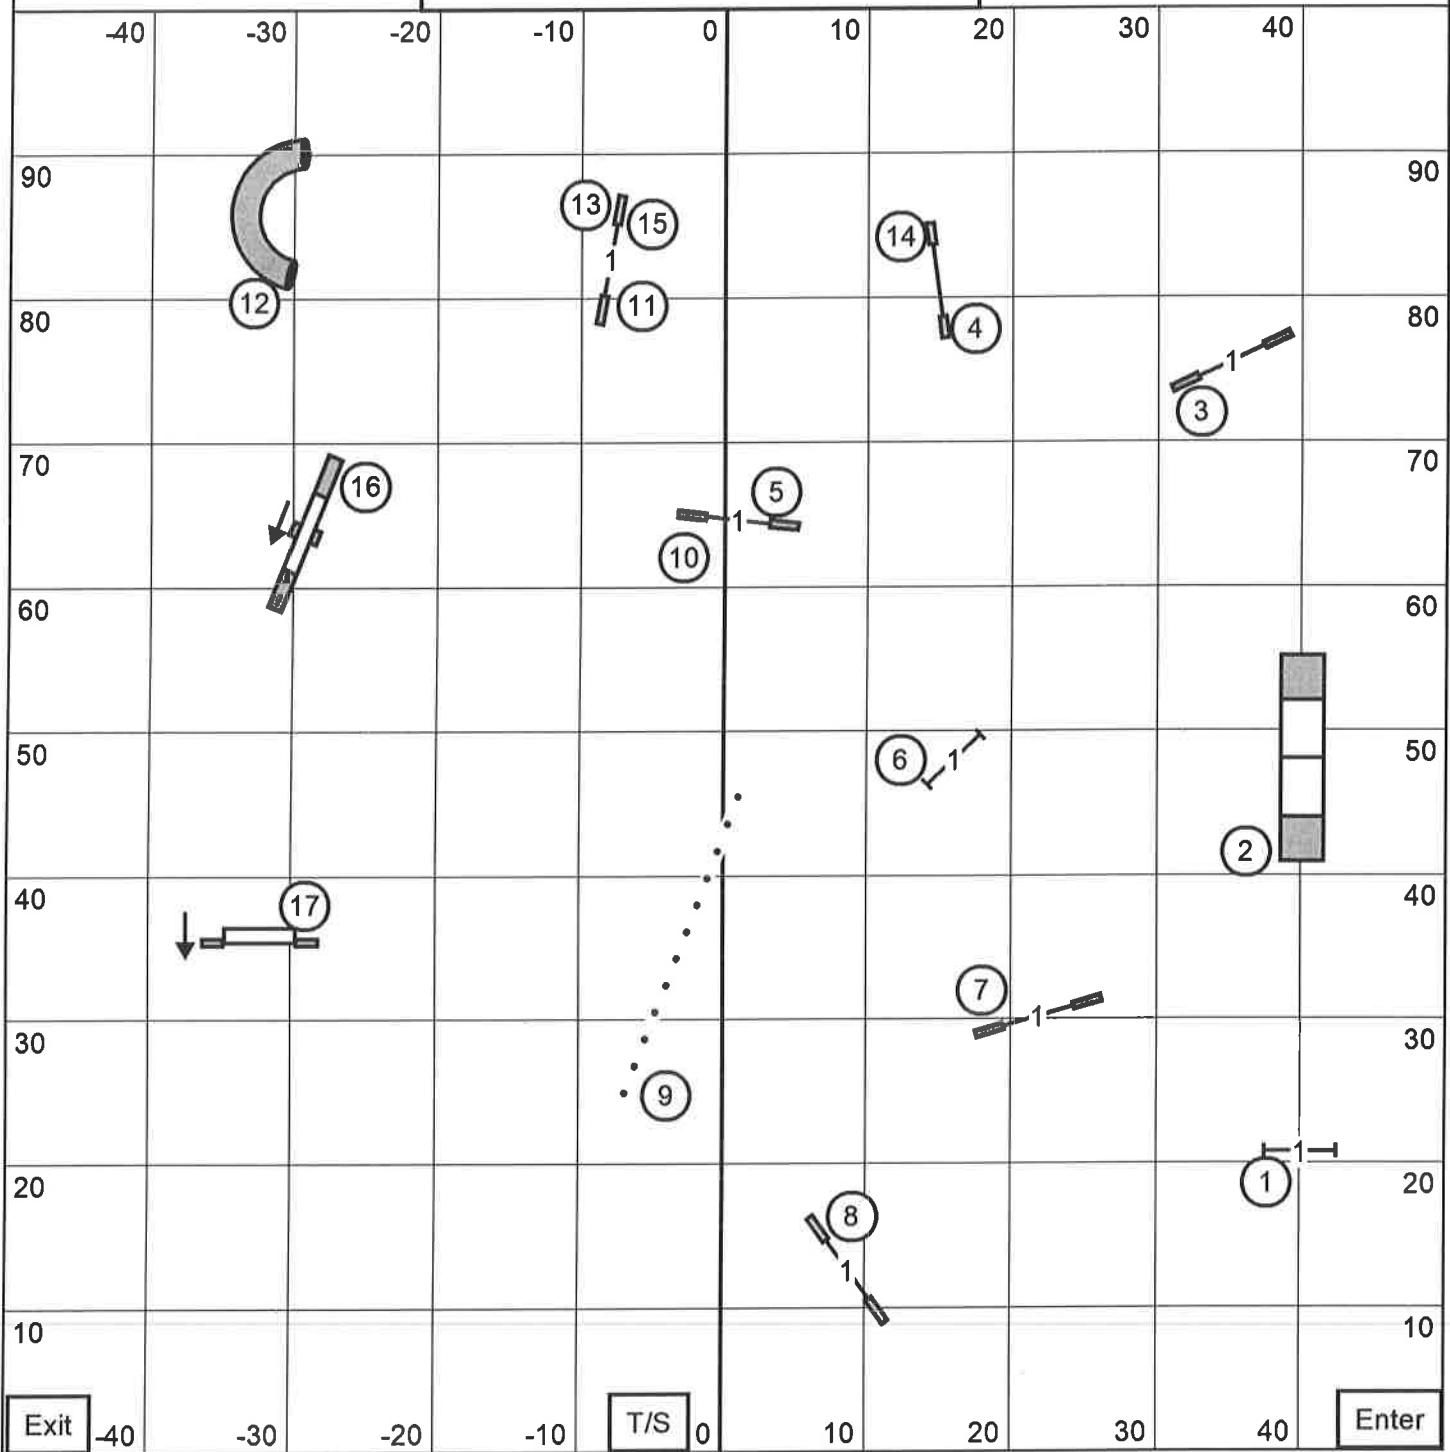

T2B
 Friday, June 30, 2023
 Mt. Bachelor Kennel Club Redmond, OR
 Tracy Mazur-Judge

Premier Standard

Friday, June 30, 2023

Mt. Bachelor Kennel Club Redmond, OR

Tracy Mazur-Judge

Master/Excellent Standard

Friday, June 30, 2023
Mt. Bachelor Kennel Club Redmond, OR
Tracy Mazur-Judge

Open Standard

Friday, June 30, 2023
Mt. Bachelor Kennel Club Redmond, OR
Tracy Mazur-Judge

Novice Standard

Friday, June 30, 2023
Mt. Bachelor Kennel Club Redmond, OR
Tracy Mazur-Judge