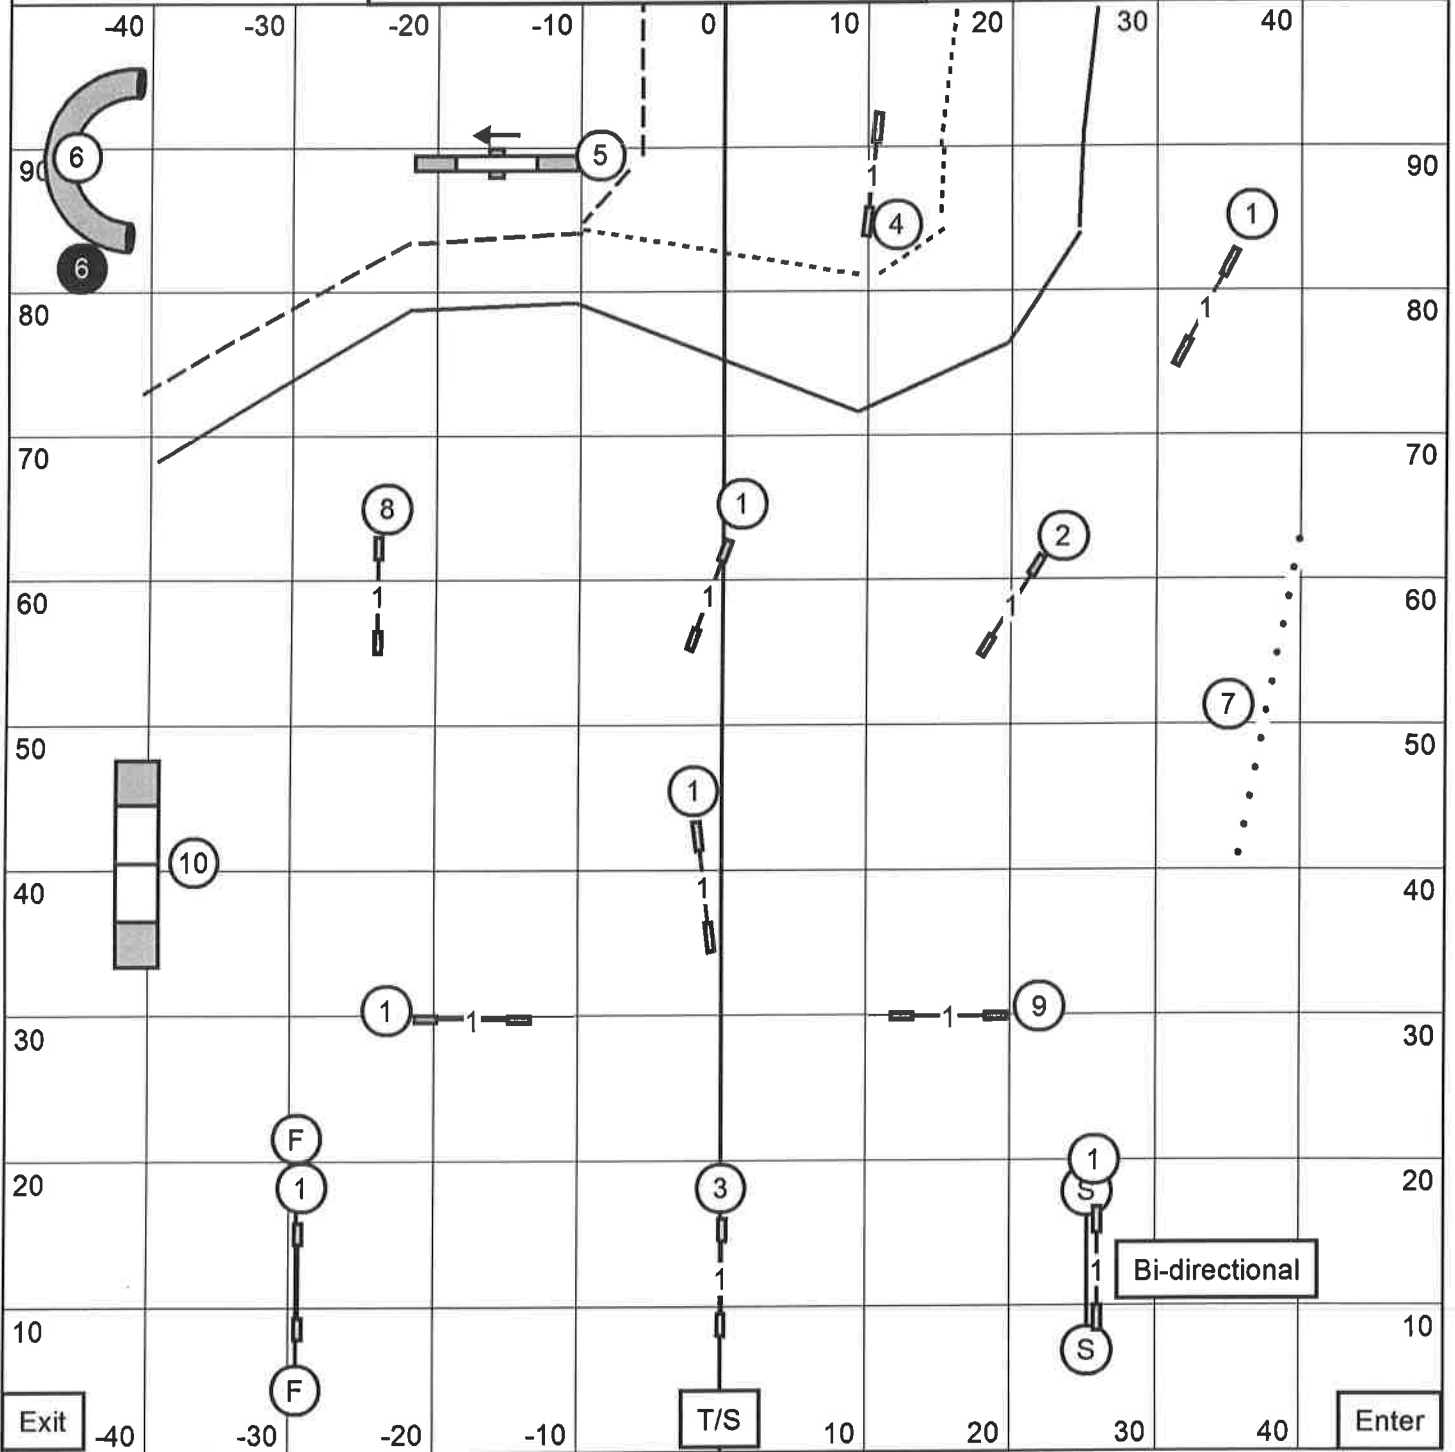

FAST

Saturday, July 1, 2023
Mt. Bachelor Kennel Club Redmond, O
Judge: Tracy Mazur

M/E Send: 4-5-6 (dark circle)-Solid Line
Open Send: 5-6-Dashed Line
Novice Send: 4-5-Dotted/Dashed Line

Novice JWW
 Saturday, July 1, 2023
 Mt. Bachelor Kennel Club Redmond, OR
 Judge: Tracy Mazur

Open JWW
 Saturday, July 1, 2023
 Mt. Bachelor Kennel Club Redmond, OR
 Judge: Tracy Mazur

Enter

T/S

Exit

Master/Excellent JWW
 Saturday, July 1, 2023
 Mt Bachelor Kennel Club Redmond, OR
 Judge: Tracy Mazur