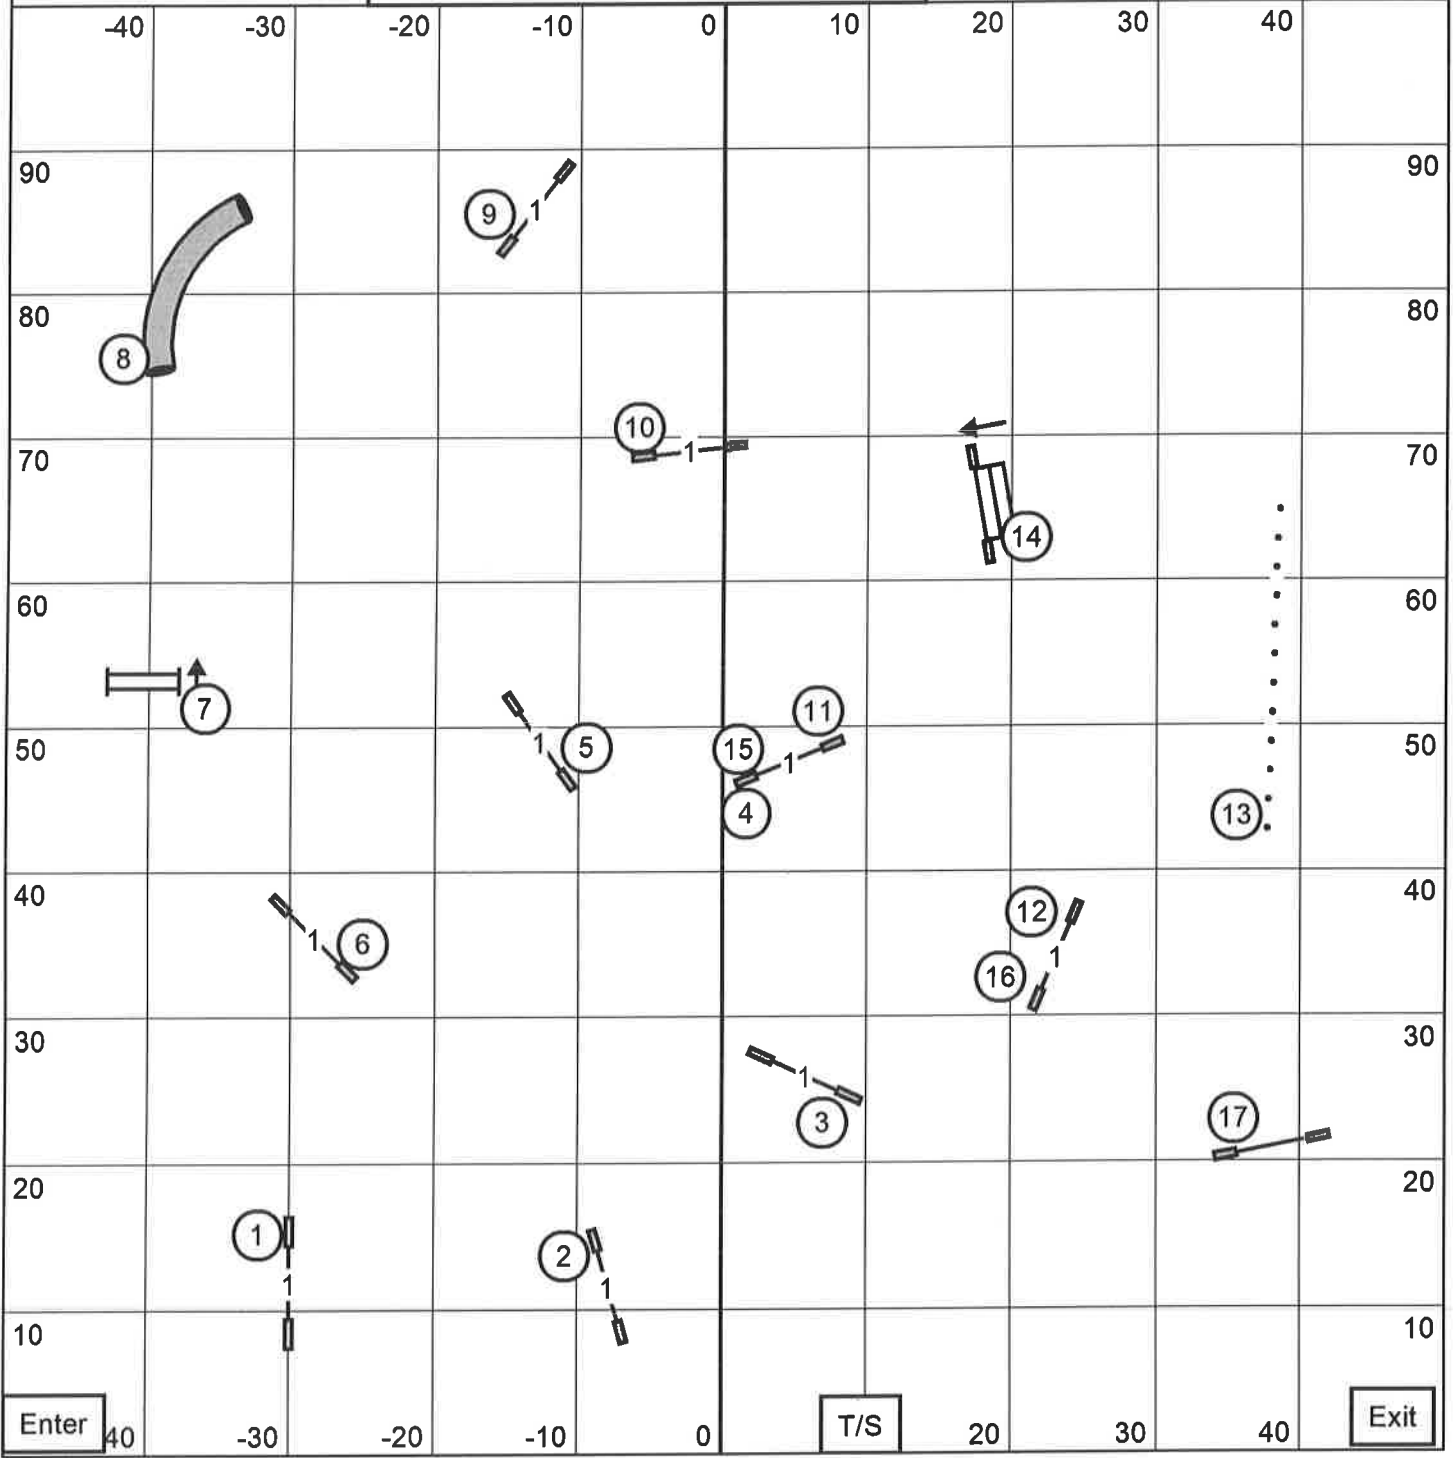

FAST

Saturday, July 1, 2023
Mt. Bachelor Kennel Club Redmond, O
Judge: Tracy Mazur

M/E Send: 4-5-6 (dark circle)-Solid Line
Open Send: 5-6-Dashed Line
Novice Send: 4-5-Dotted/Dashed Line

Novice JWW
 Saturday, July 1, 2023
 Mt. Bachelor Kennel Club Redmond, OR
 Judge: Tracy Mazur

Open JWW
 Saturday, July 1, 2023
 Mt. Bachelor Kennel Club Redmond, OR
 Judge: Tracy Mazur

Enter

T/S

Exit

Master/Excellent JWW
 Saturday, July 1, 2023
 Mt Bachelor Kennel Club Redmond, OR
 Judge: Tracy Mazur