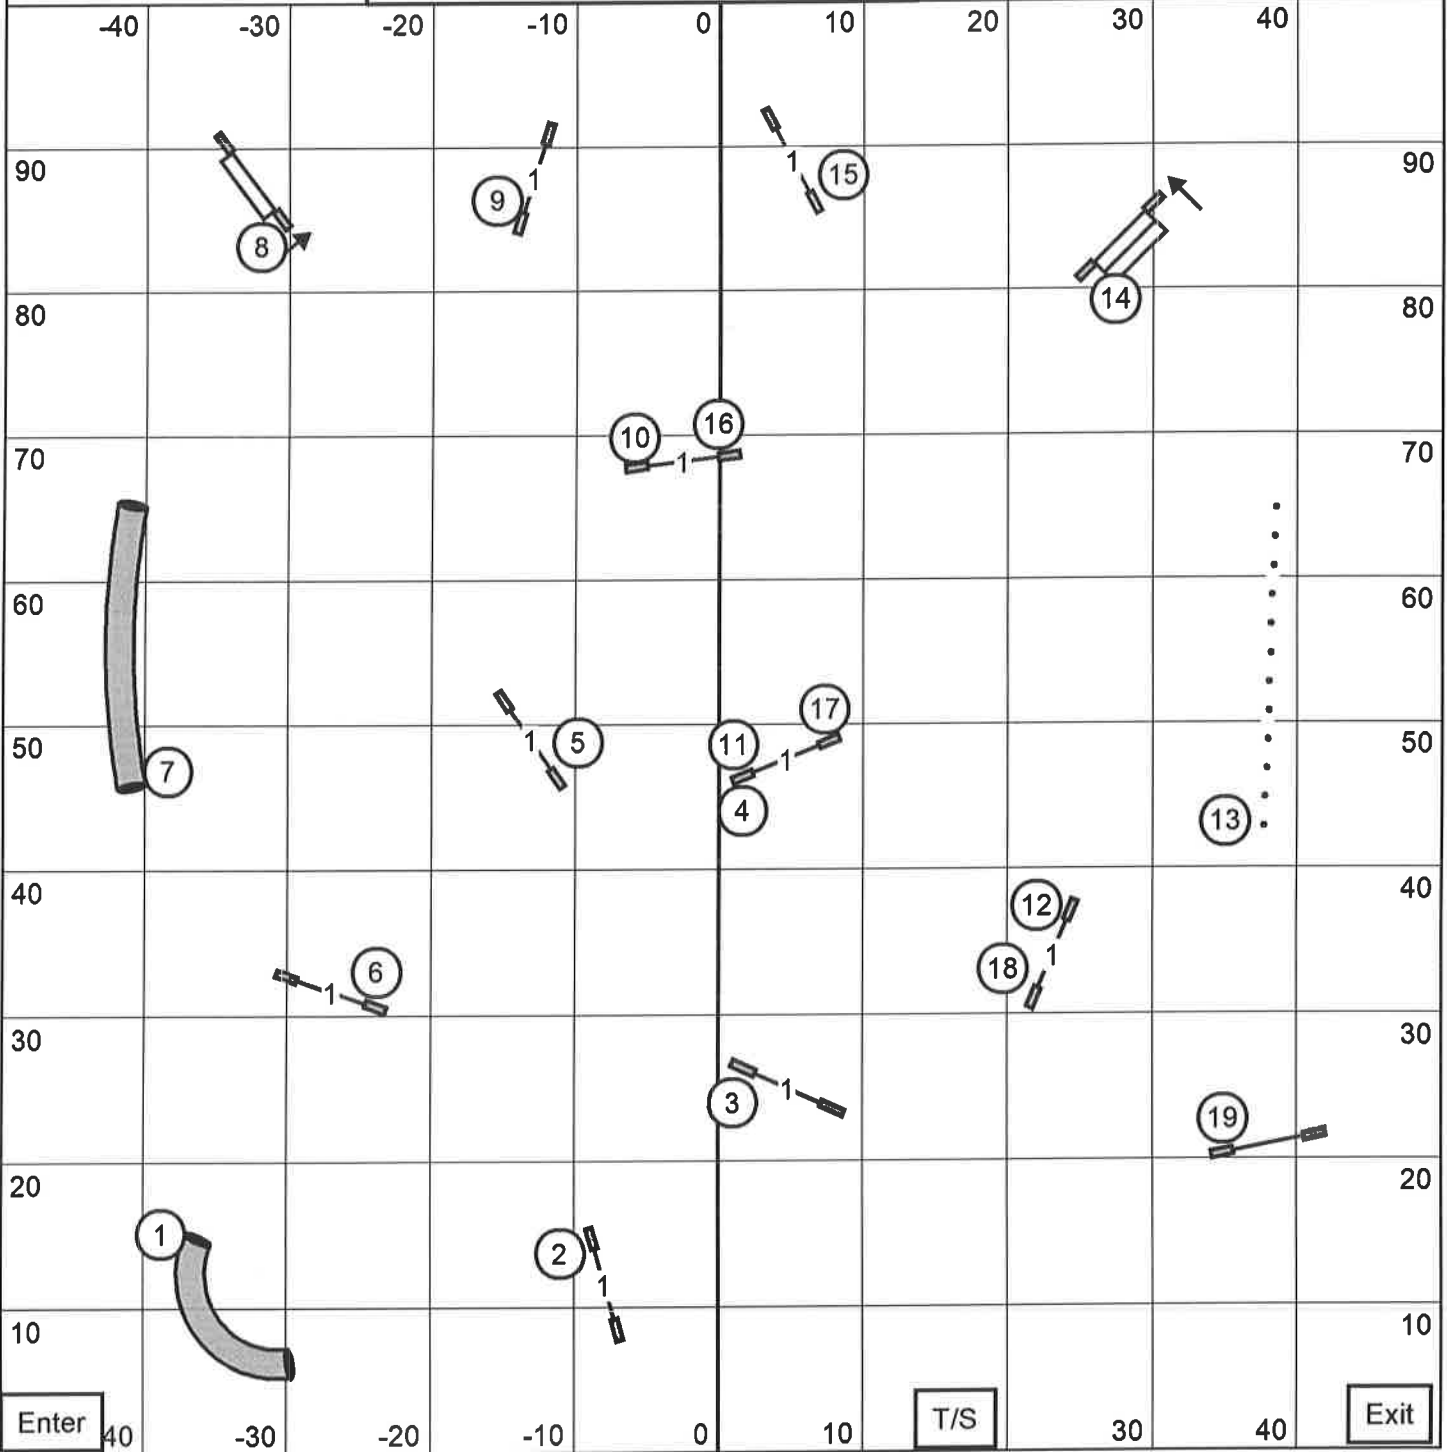

Master/Excellent JWW
Saturday, July 1, 2023
Mt Bachelor Kennel Club Redmond, OR
Judge: Tracy Mazur