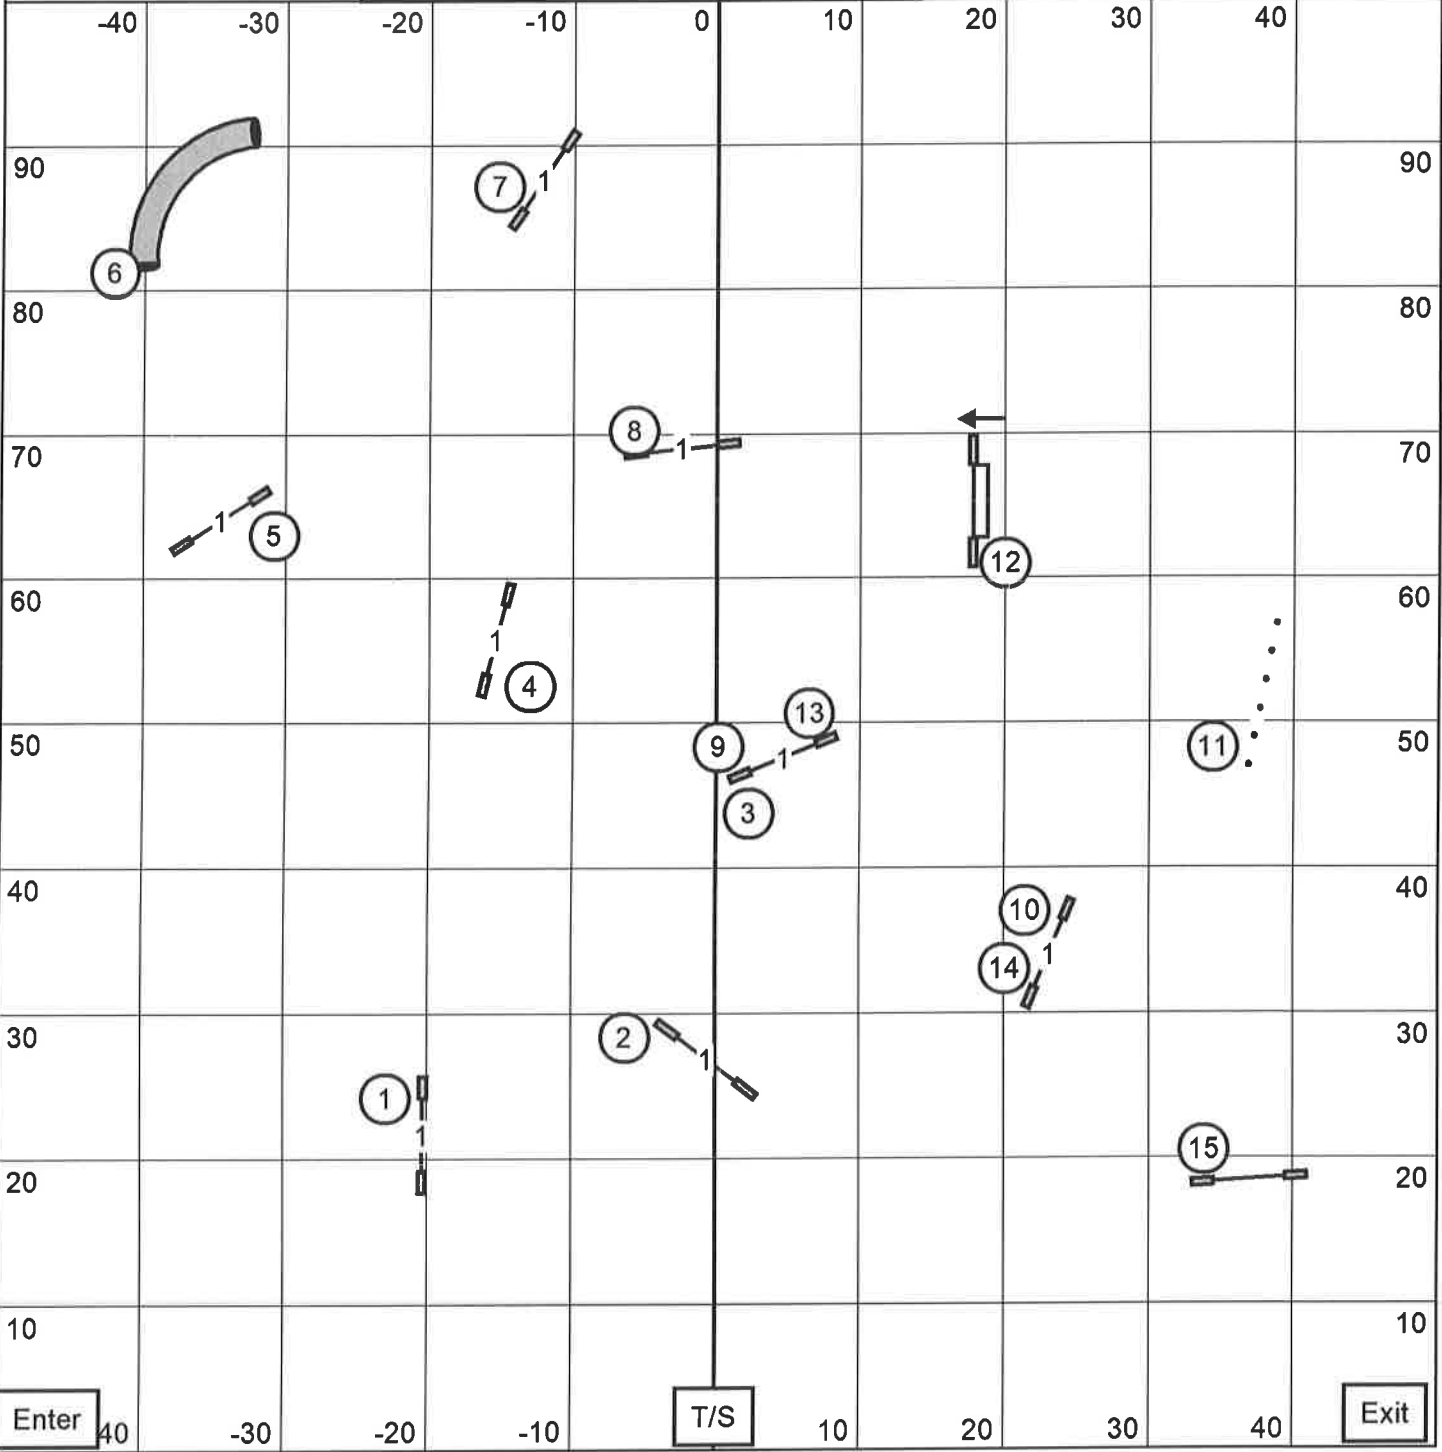

FAST

Saturday, July 1, 2023
Mt. Bachelor Kennel Club Redmond, O
Judge: Tracy Mazur

M/E Send: 4-5-6 (dark circle)-Solid Line
Open Send: 5-6-Dashed Line
Novice Send: 4-5-Dotted/Dashed Line

Novice JWW
 Saturday, July 1, 2023
 Mt. Bachelor Kennel Club Redmond, OR
 Judge: Tracy Mazur

Open JWW
 Saturday, July 1, 2023
 Mt. Bachelor Kennel Club Redmond, OR
 Judge: Tracy Mazur

Enter

T/S

Exit

Master/Excellent JWW
 Saturday, July 1, 2023
 Mt Bachelor Kennel Club Redmond, OR
 Judge: Tracy Mazur