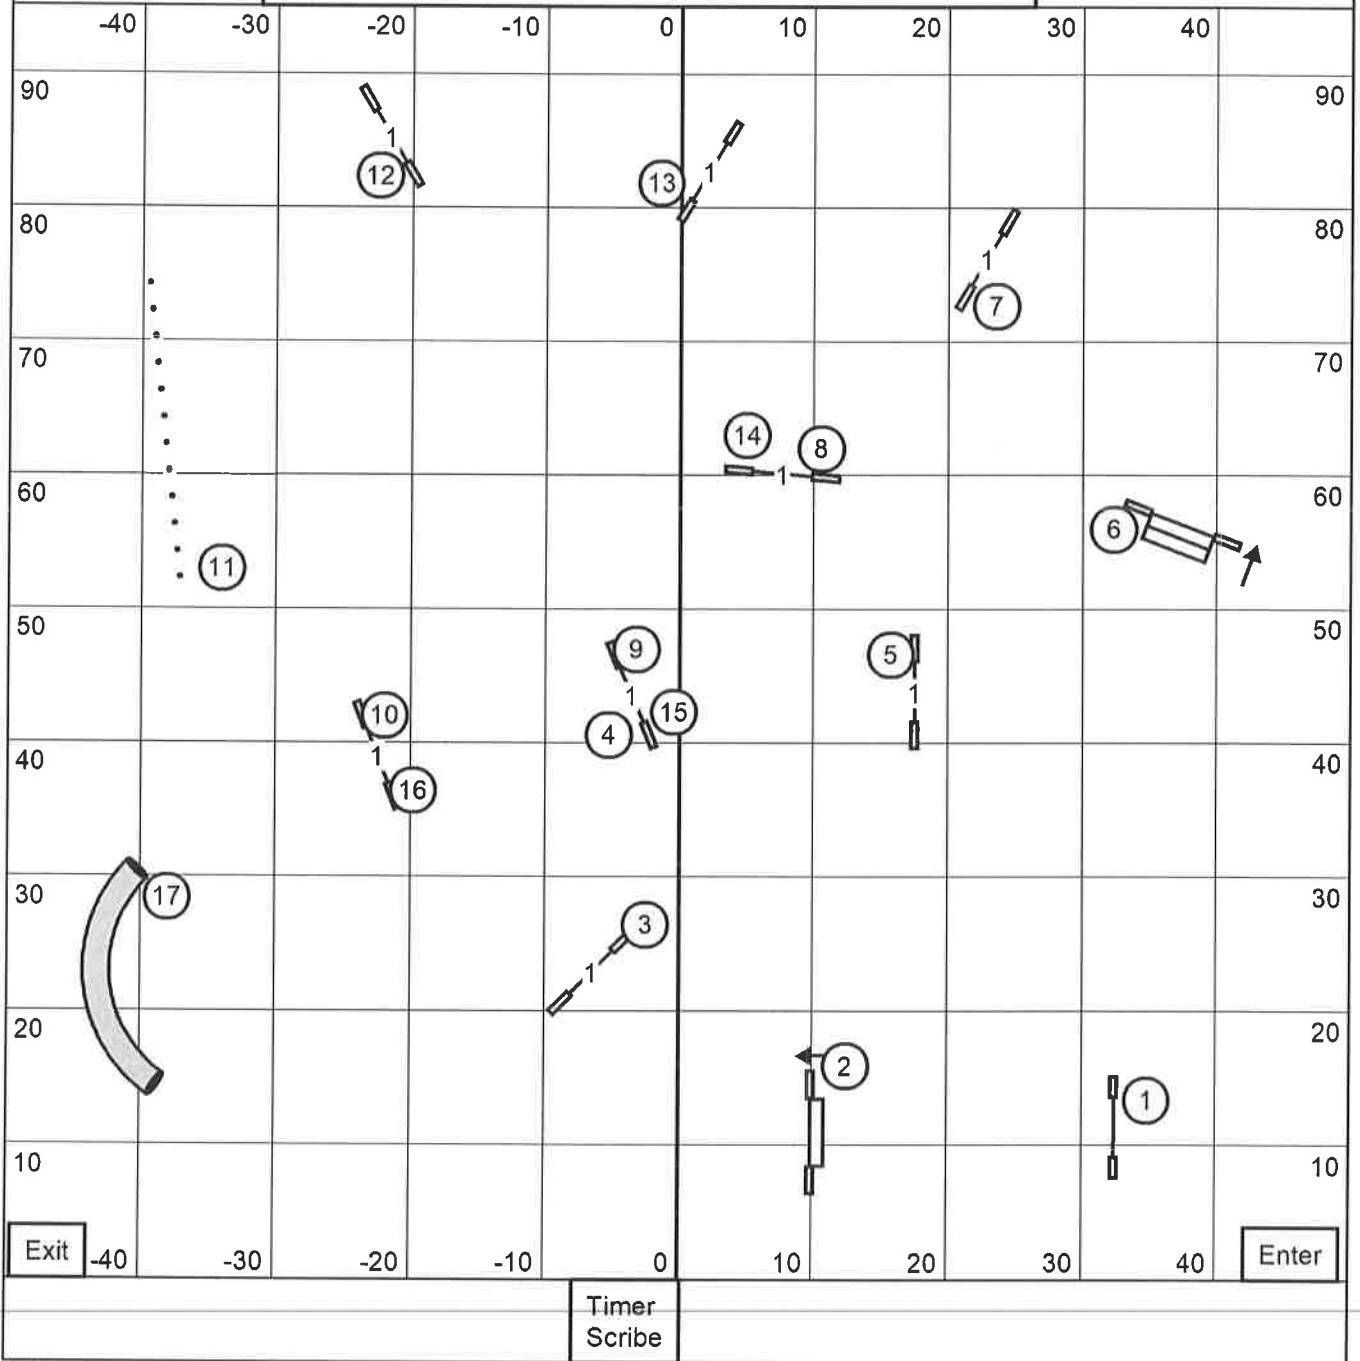

Open JWW

Saturday, July 29, 2023

Willamette Valley English Springer Spaniel Assoc. Salem, OR

Tracy Mazur-Judge