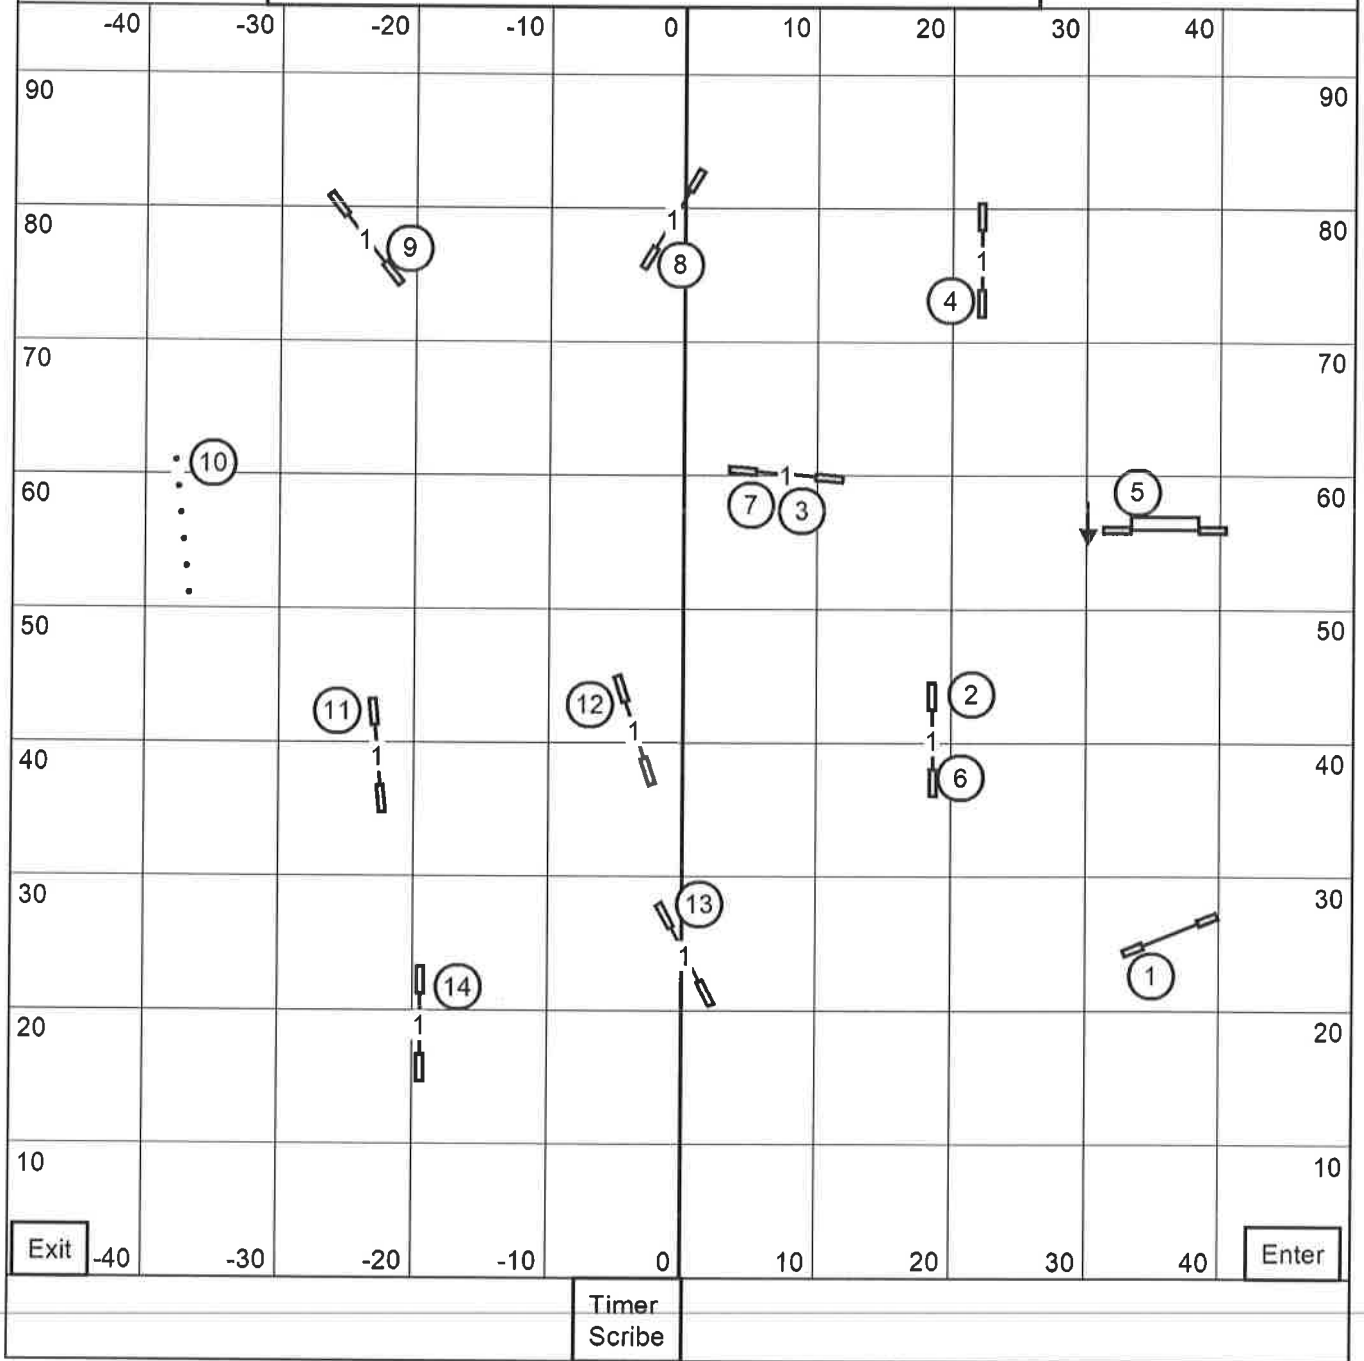

Novice JWW

Saturday, July 29, 2023

Willamette Valley English Springer Spaniel Assoc. Salem, OR
Tracy Mazur-Judge