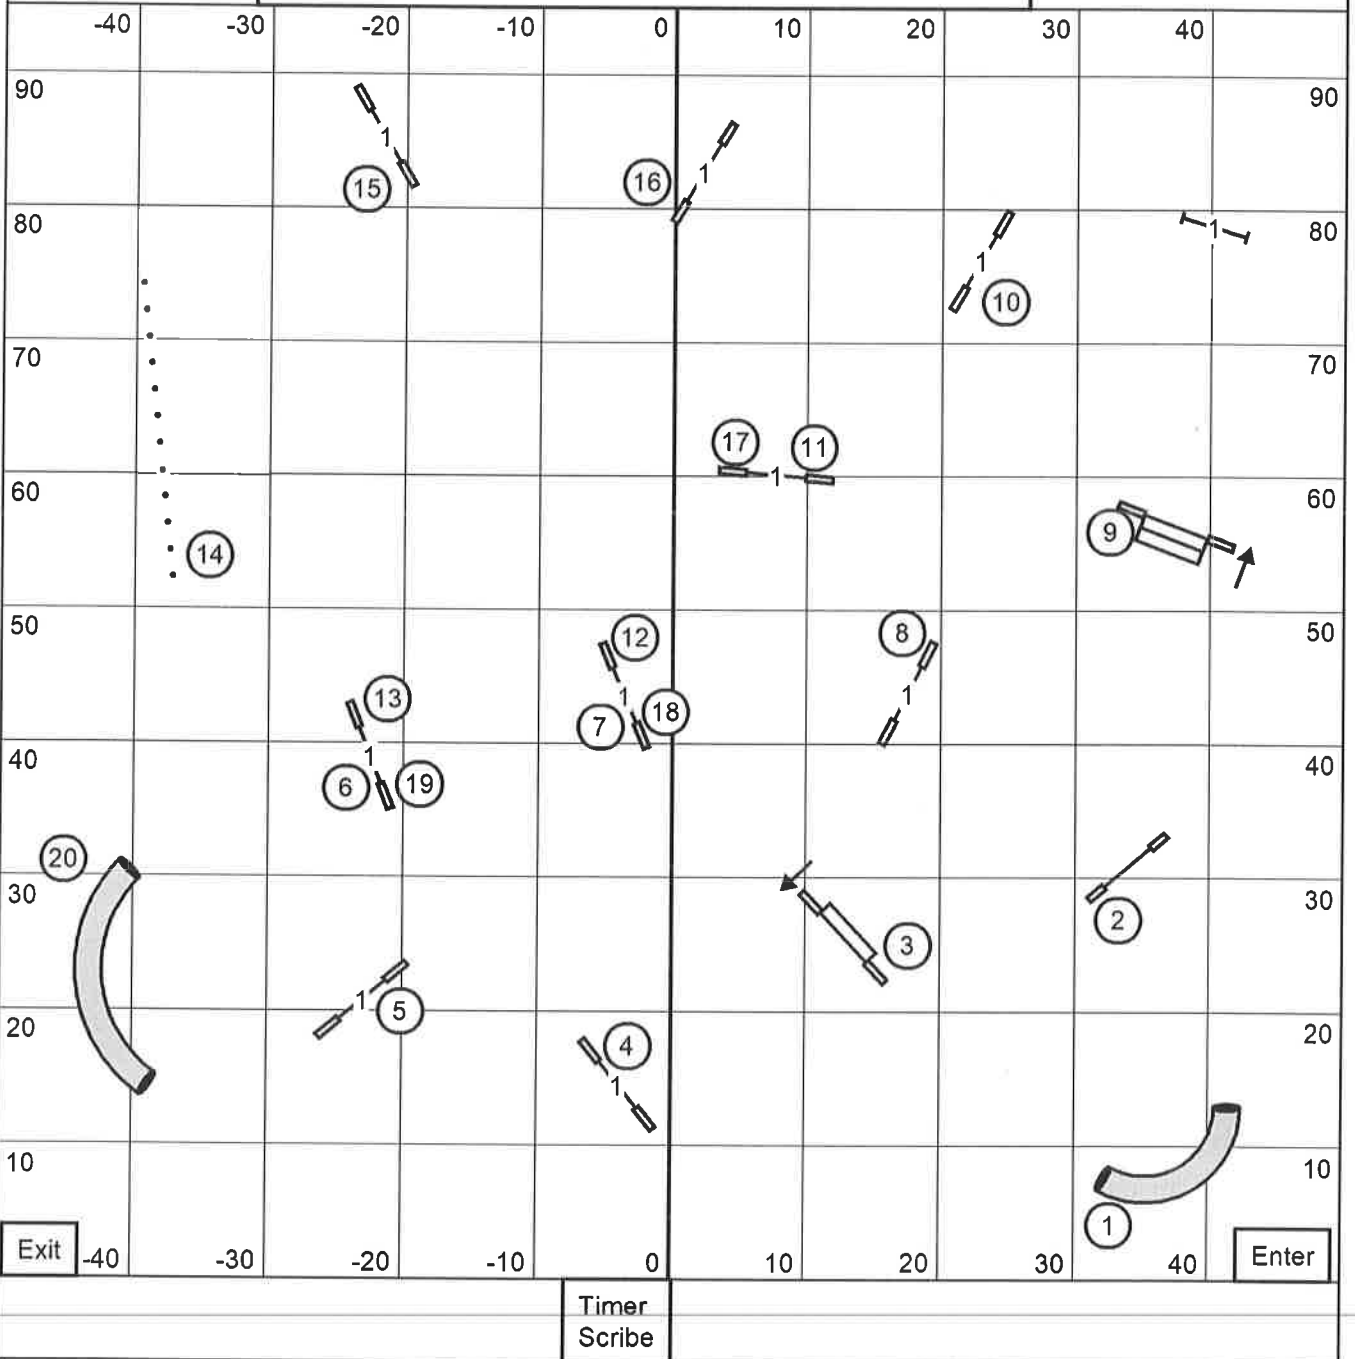

Master/Excellent JWW

Saturday, July 29, 2023

Willamette Valley English Springer Spaniel Assoc. Salem, OR

Tracy Mazur-Judge