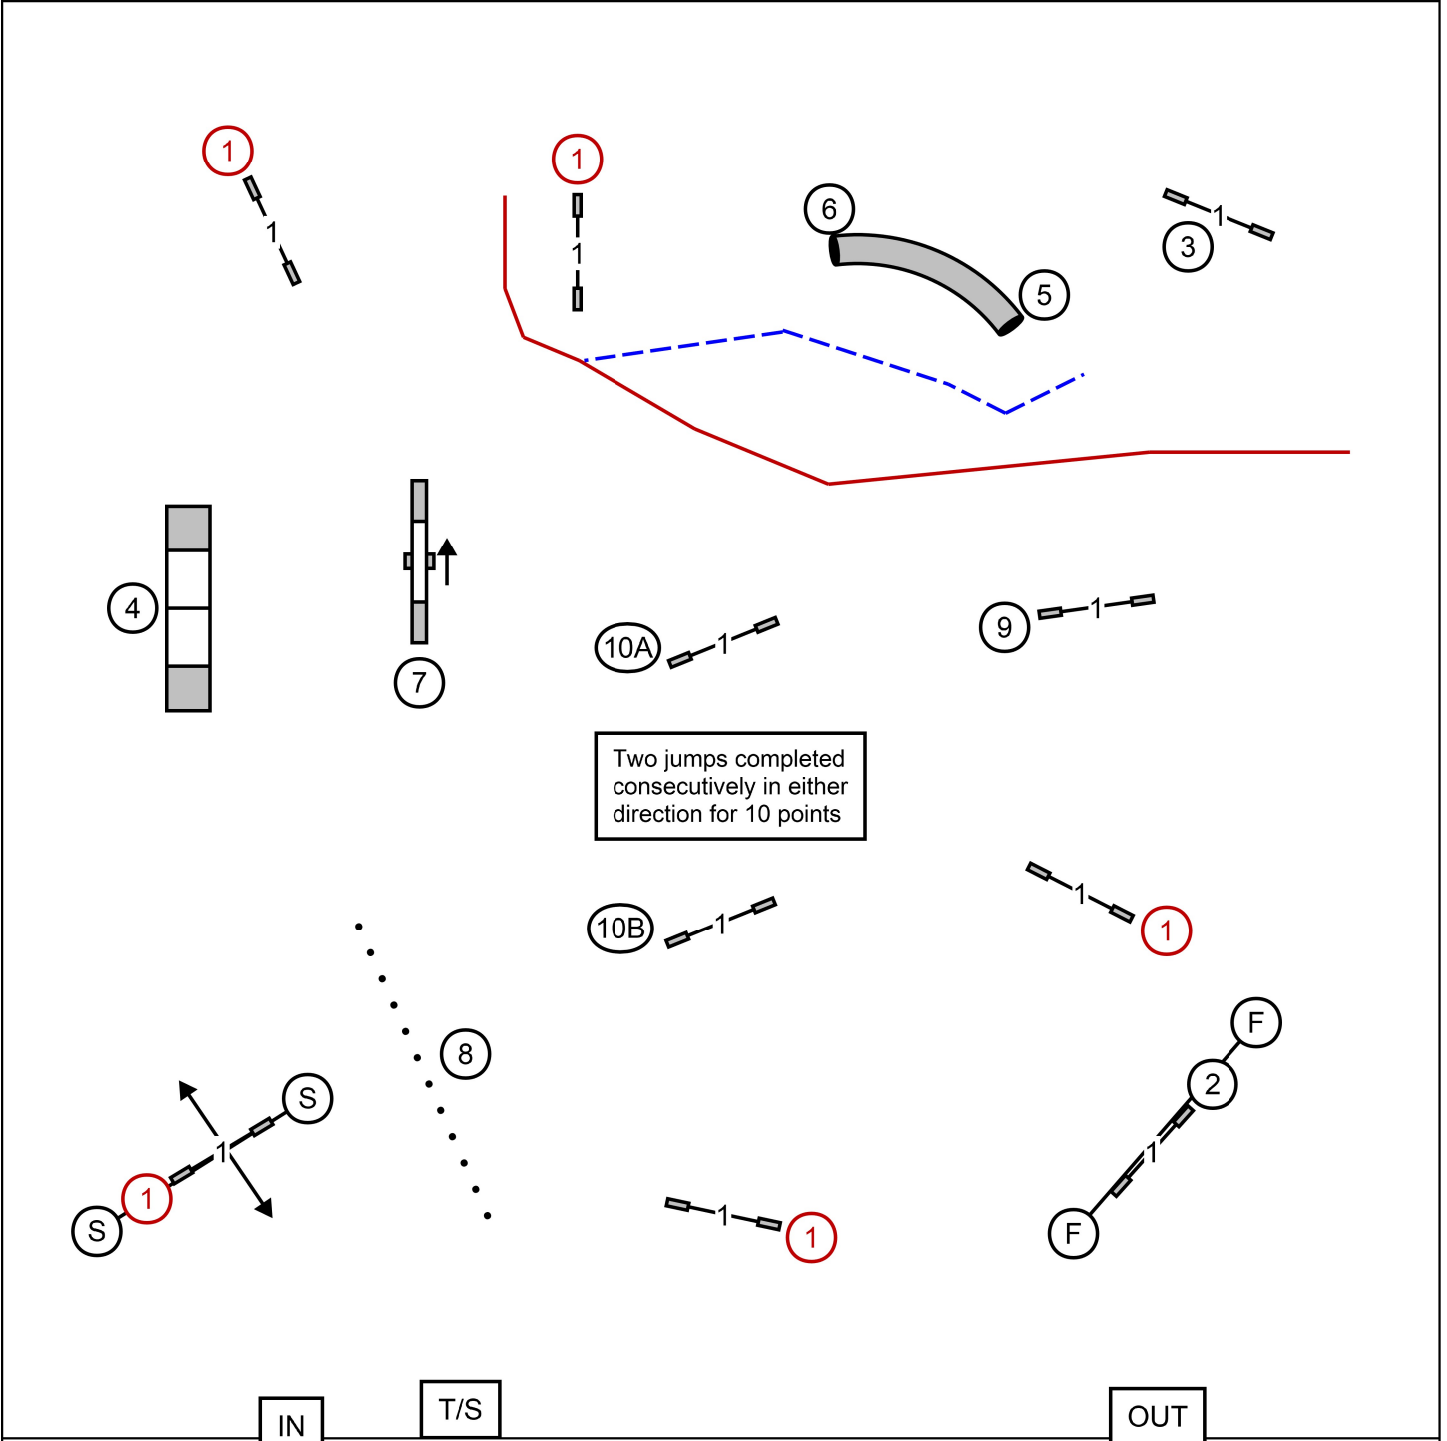

Send Bonus

E/M: (1) (6) (3) —

O: (1) (6) —

N: (1) (6) - -

**FAST**

To qualify get Send Bonus plus

E/M: 30+ pts

O: 28+ pts

N: 23+ pts

German Shepherd Dog Club of Oregon  
Saturday, August 5, 2023  
Judge: Christian Eckhoff