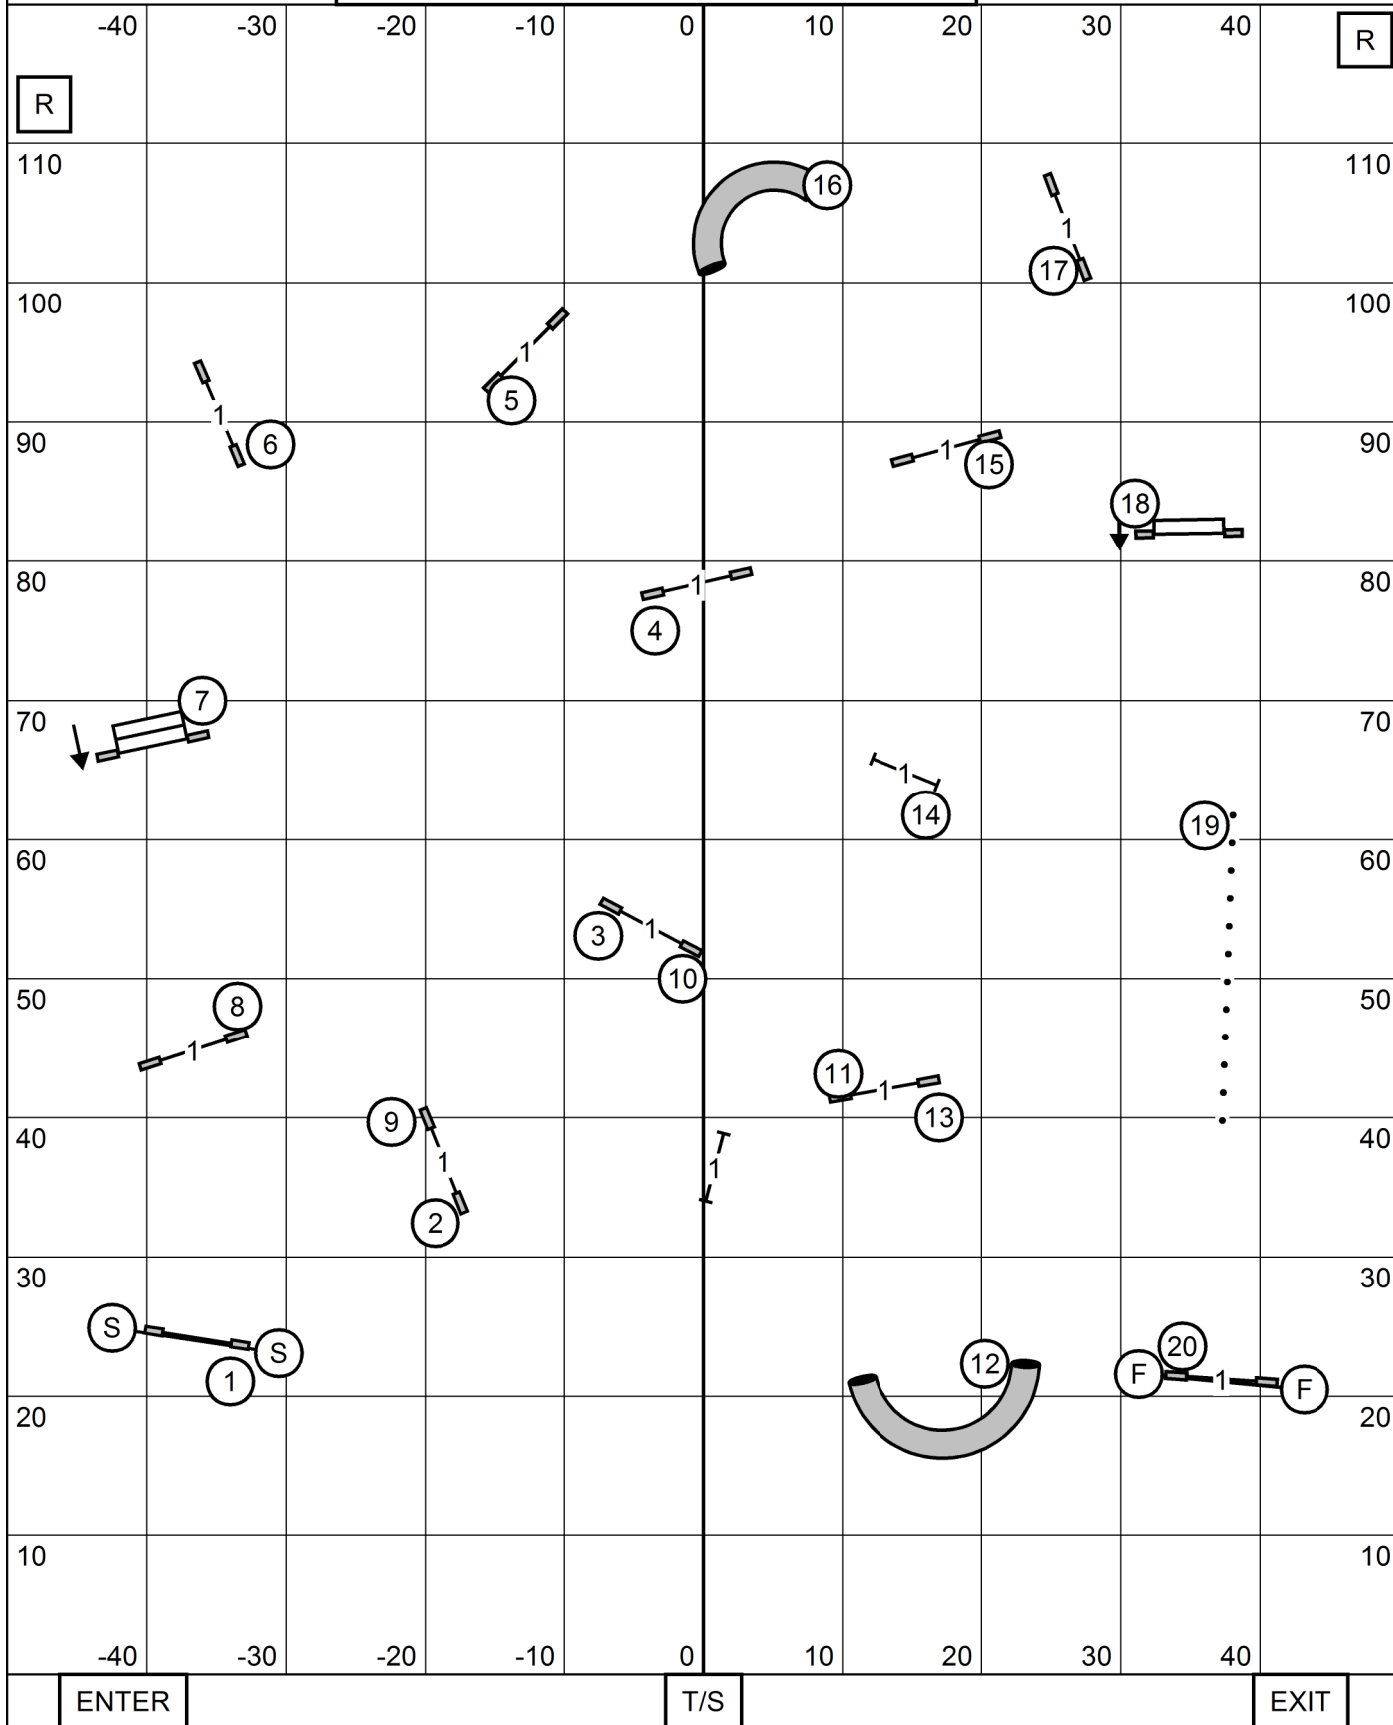

OLYMPIC KENNEL CLUB
 ENUMCLAW EXPO CENTER, ENUMCLAW WA.
 SUNDAY AUGUST 13, 2023
MASTER/EXCELLENT JWW
 JUDGE: SHERRY JEFFERSON

ENTER

T/S

EXIT