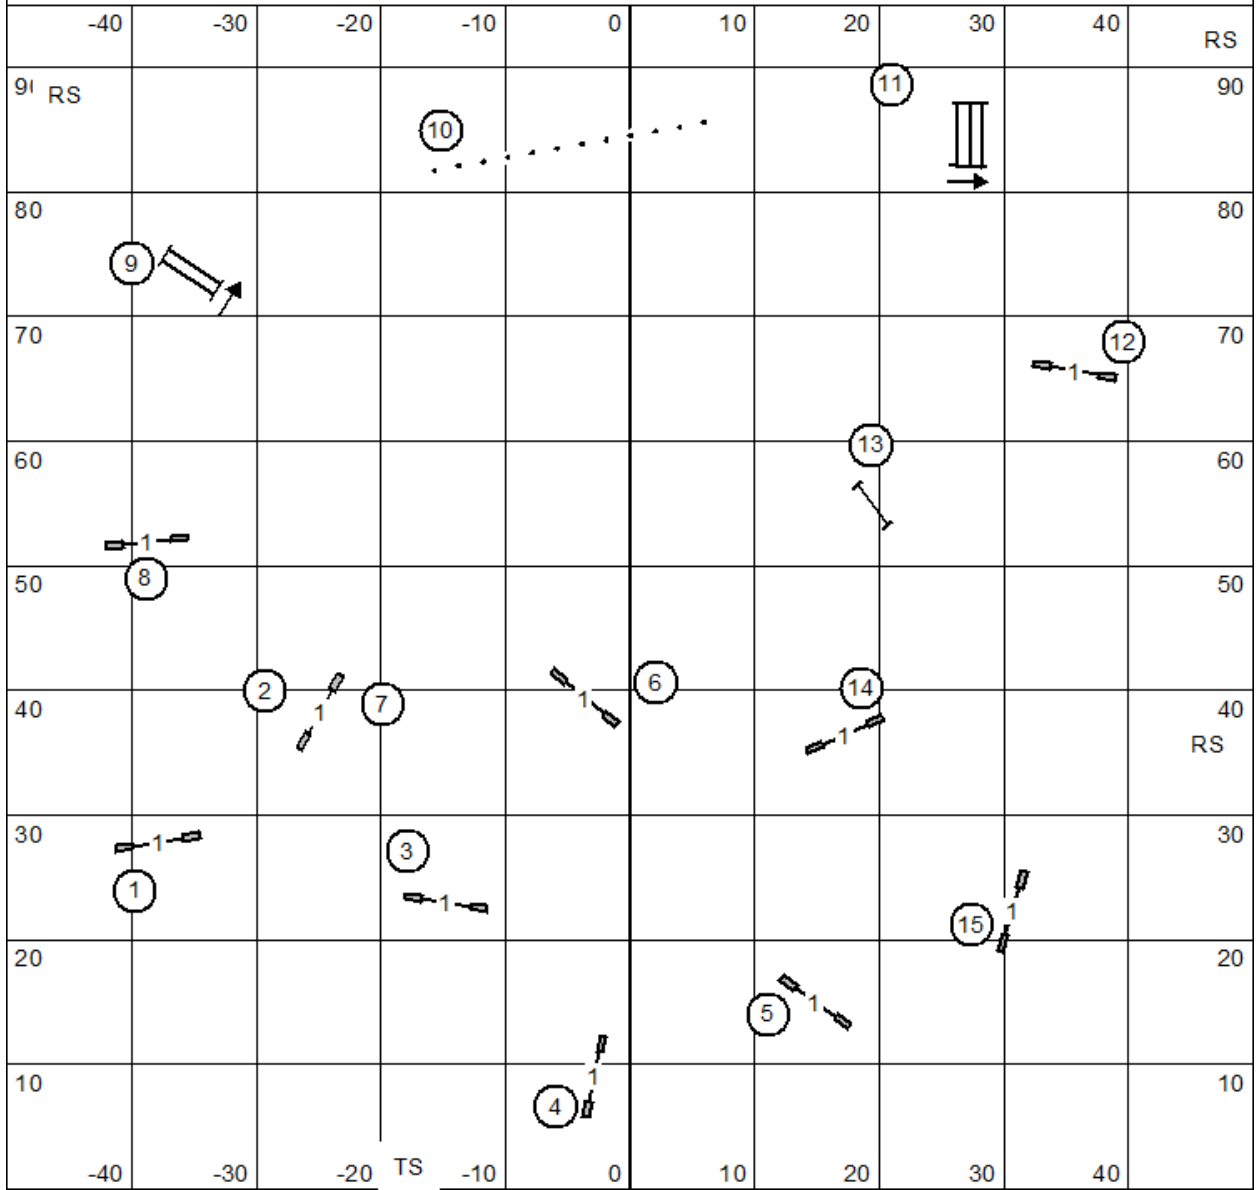

Emerald Dog Obedience Club
Friday August 25, 2023
Judge: Lisa Potts
Novice JWW

	-40	-30	-20	-10	0	10	20	30	40	RS
90				9		10			11	90
80	8									80
70									12	70
60								13		60
50	7									50
RS										RS
40			6		5		14		4	40
30										30
20									15	RS
10		1			2		3			10
	-40	-30	-20	TS	-10	0	10	20	30	40

Emerald Dog Obedience Club
Friday August 25, 2023
Judge: Lisa Potts
Open JWW