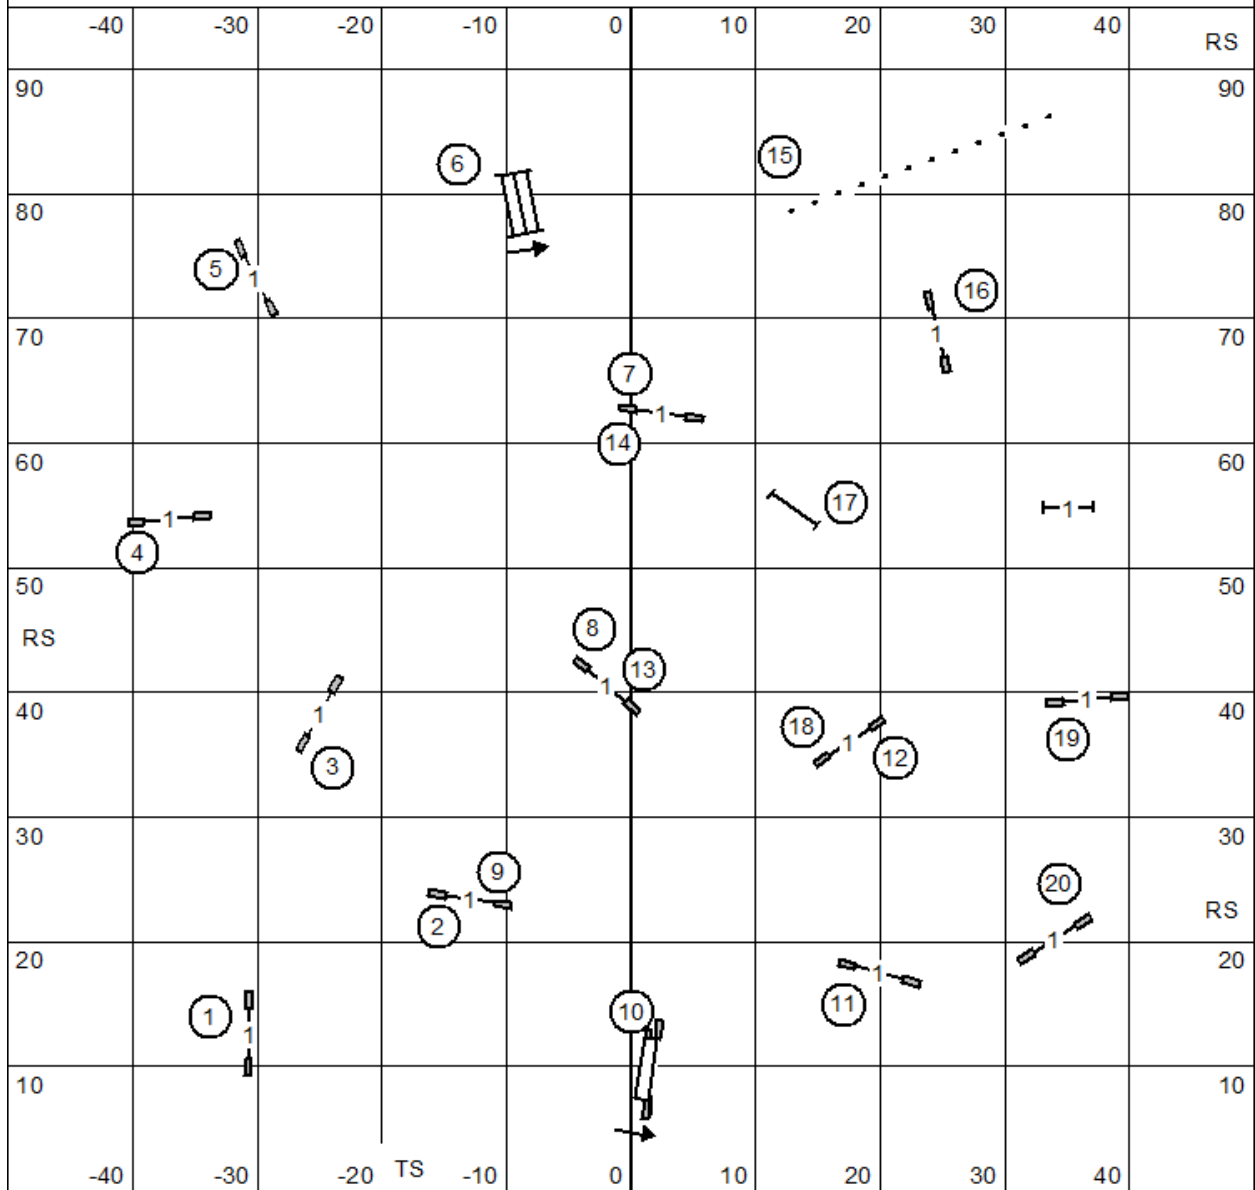

Emerald Dog Obedience Club
Sunday August 27, 2023
Judge: Lisa Potts
EM JWW