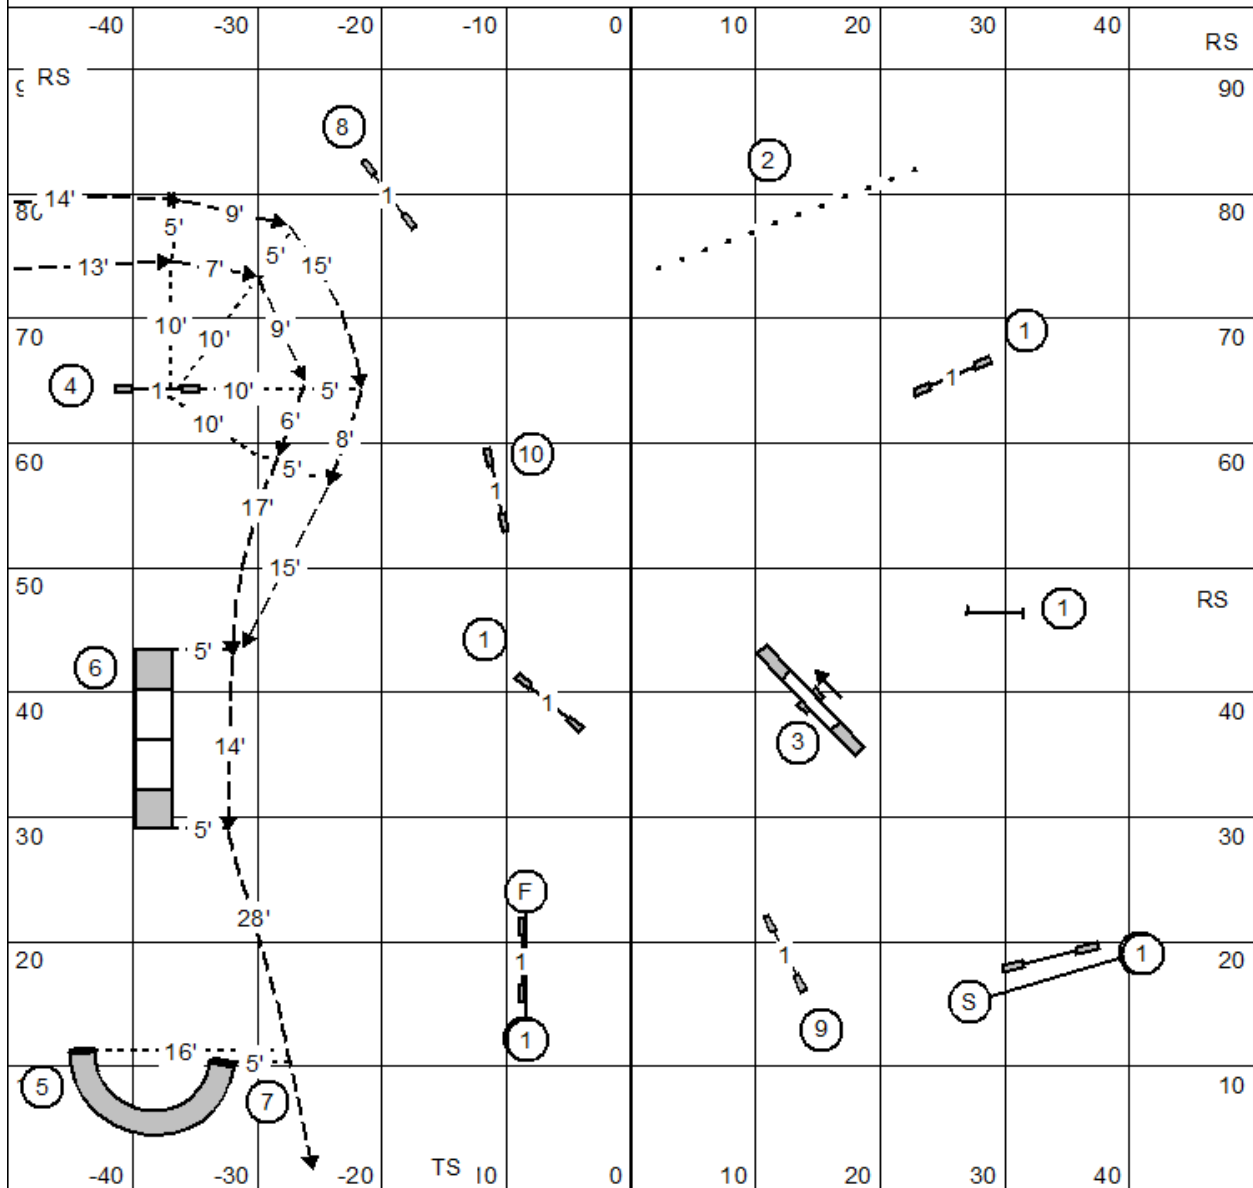

EM 4-6-5
 Open 4-6
 Novice 6-7

Emerald Dog Obedience Club
 Sunday August 27, 2023
 Judge: Lisa Potts
 FAST All Levels

6, 7 and 5 are directional as marked
 All Else Bi-Directional
 Yes - 4 is Bi-Directional!