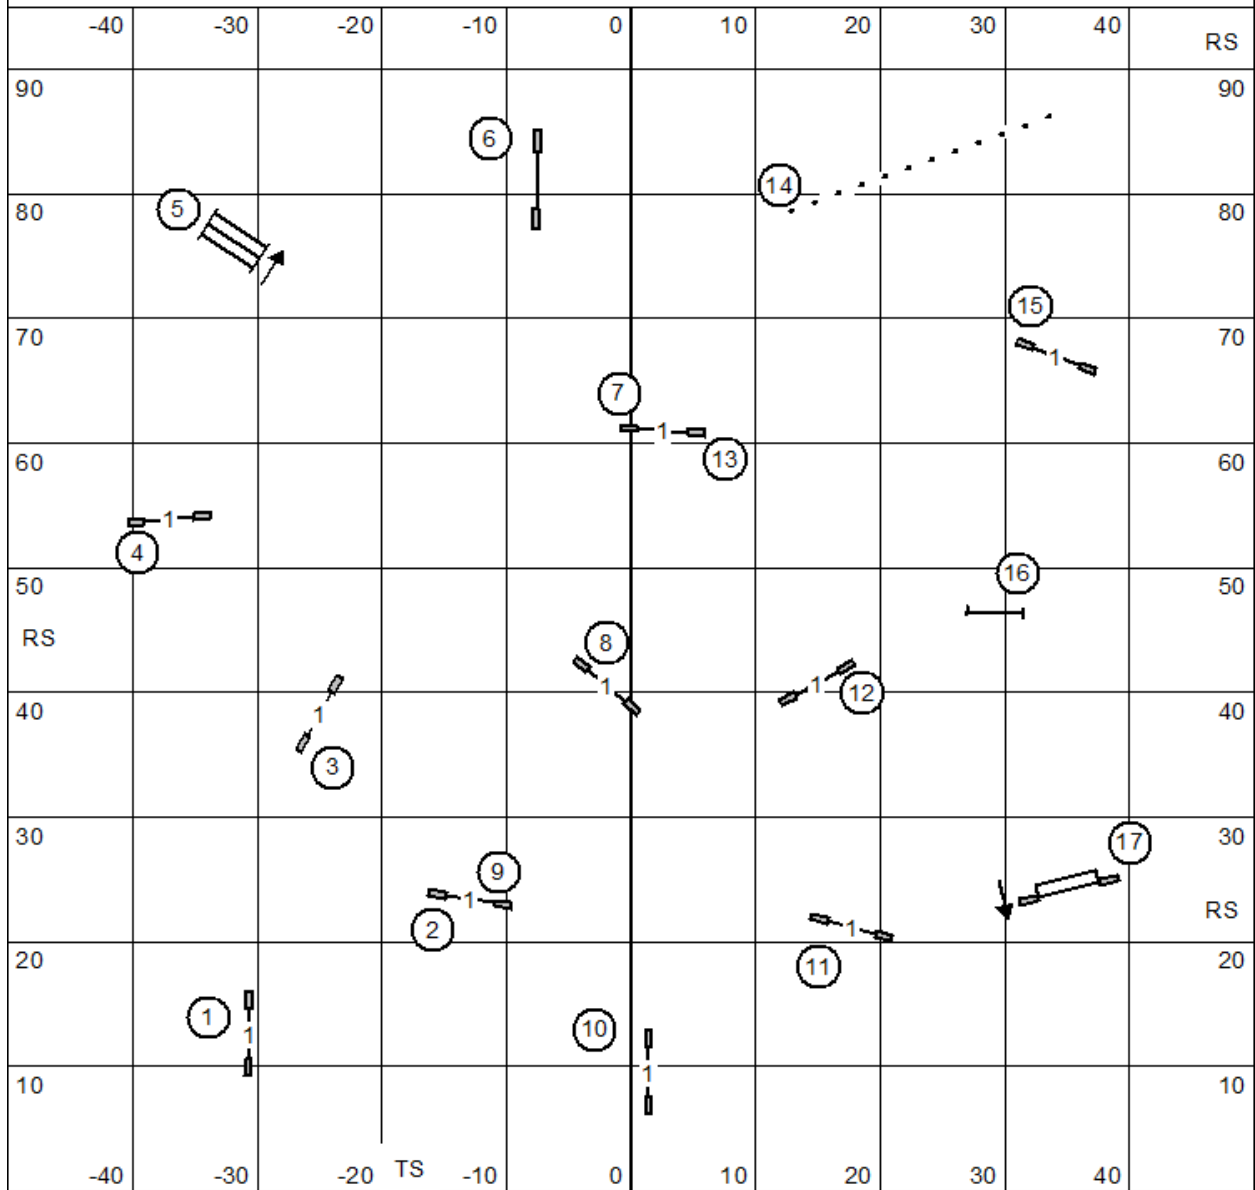

Emerald Dog Obedience Club
Sunday August 27, 2023
Judge: Lisa Potts
Open JWW