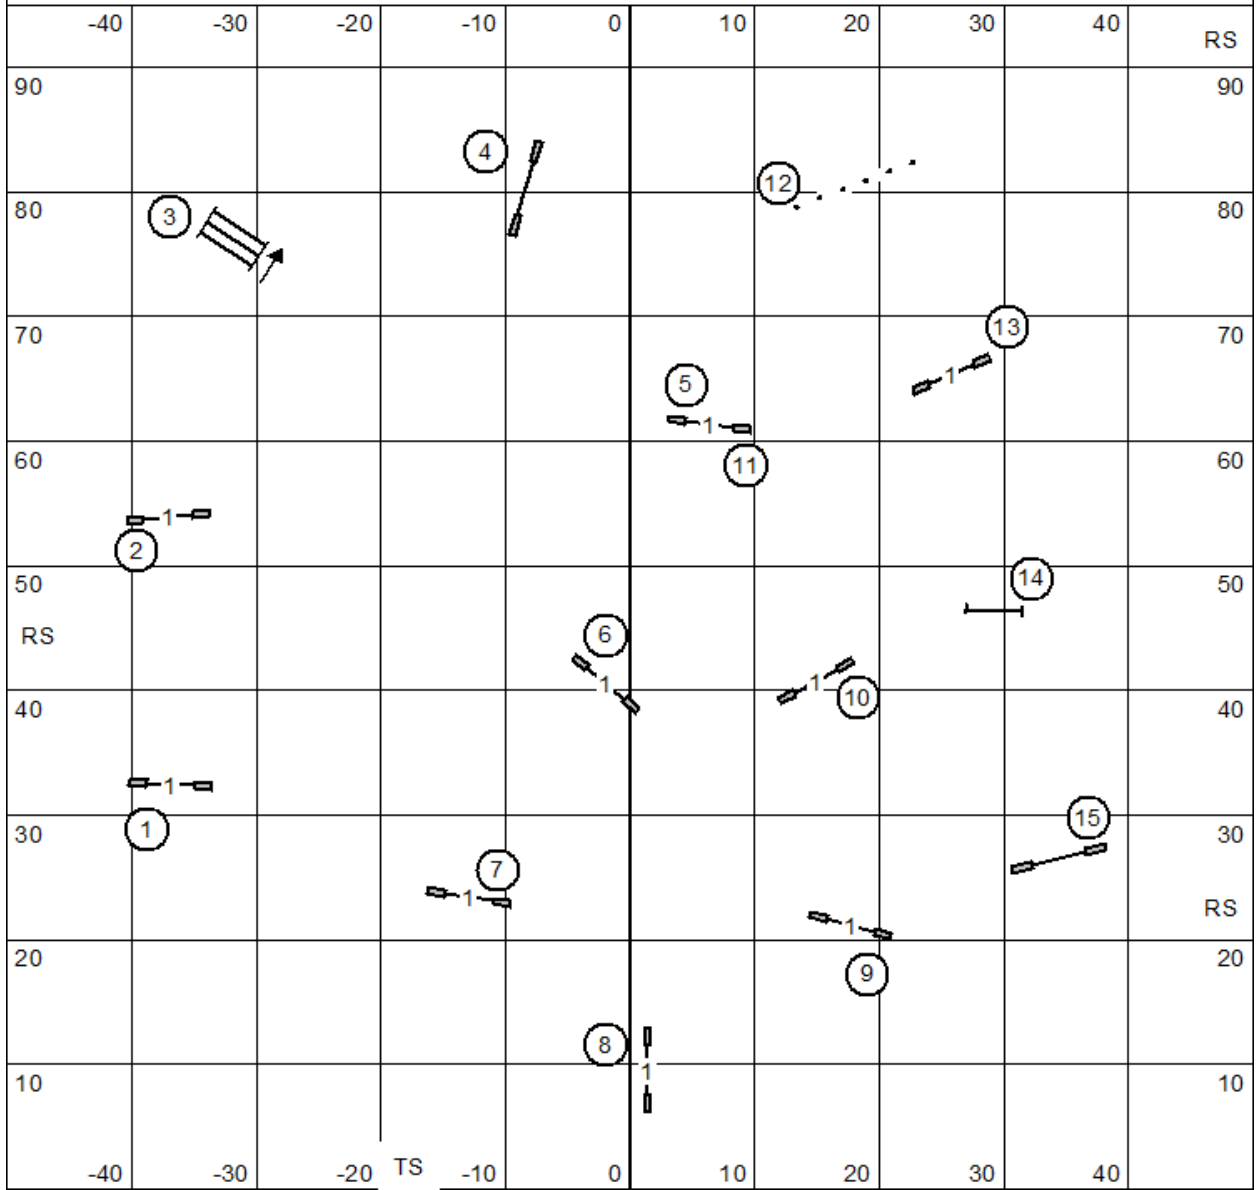

Emerald Dog Obedience Club
Sunday August 27, 2023
Judge: Lisa Potts
Novice JWW