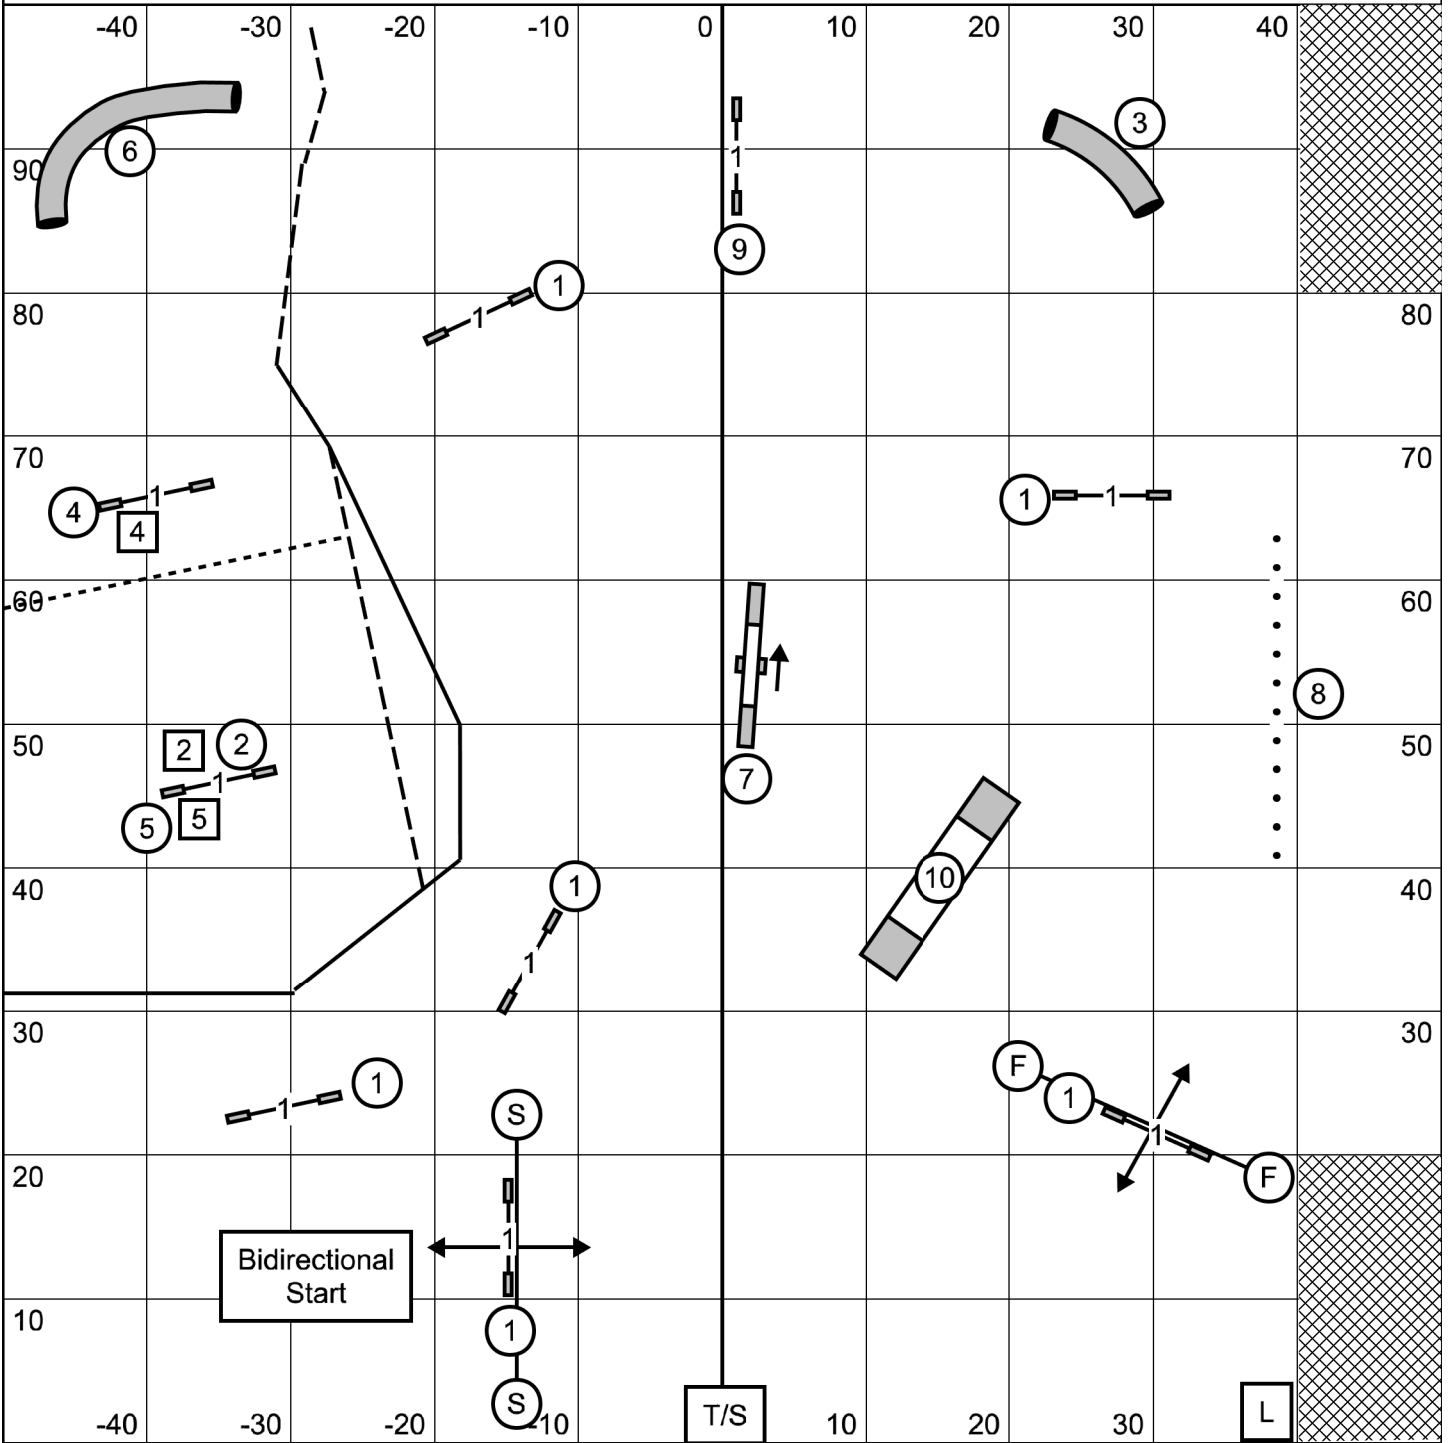

8" = 38 sec
12"/16" = 35 sec
20"/24"/26" = 32 sec
(add 3 sec for Preferred)

E/M Send 5-4-2 (square numbers) solid line
Open Send 6-4-2 (circle numbers) dashed/solid line
Novice Send 6-4 or 4-6 (circle numbers) dotted, dashed solid lines

GATE

ALL FAST CLASSES
Evergreen Golden Retriever Club
Friday, September 1, 2023
Judge: Susan Leitner

GATE