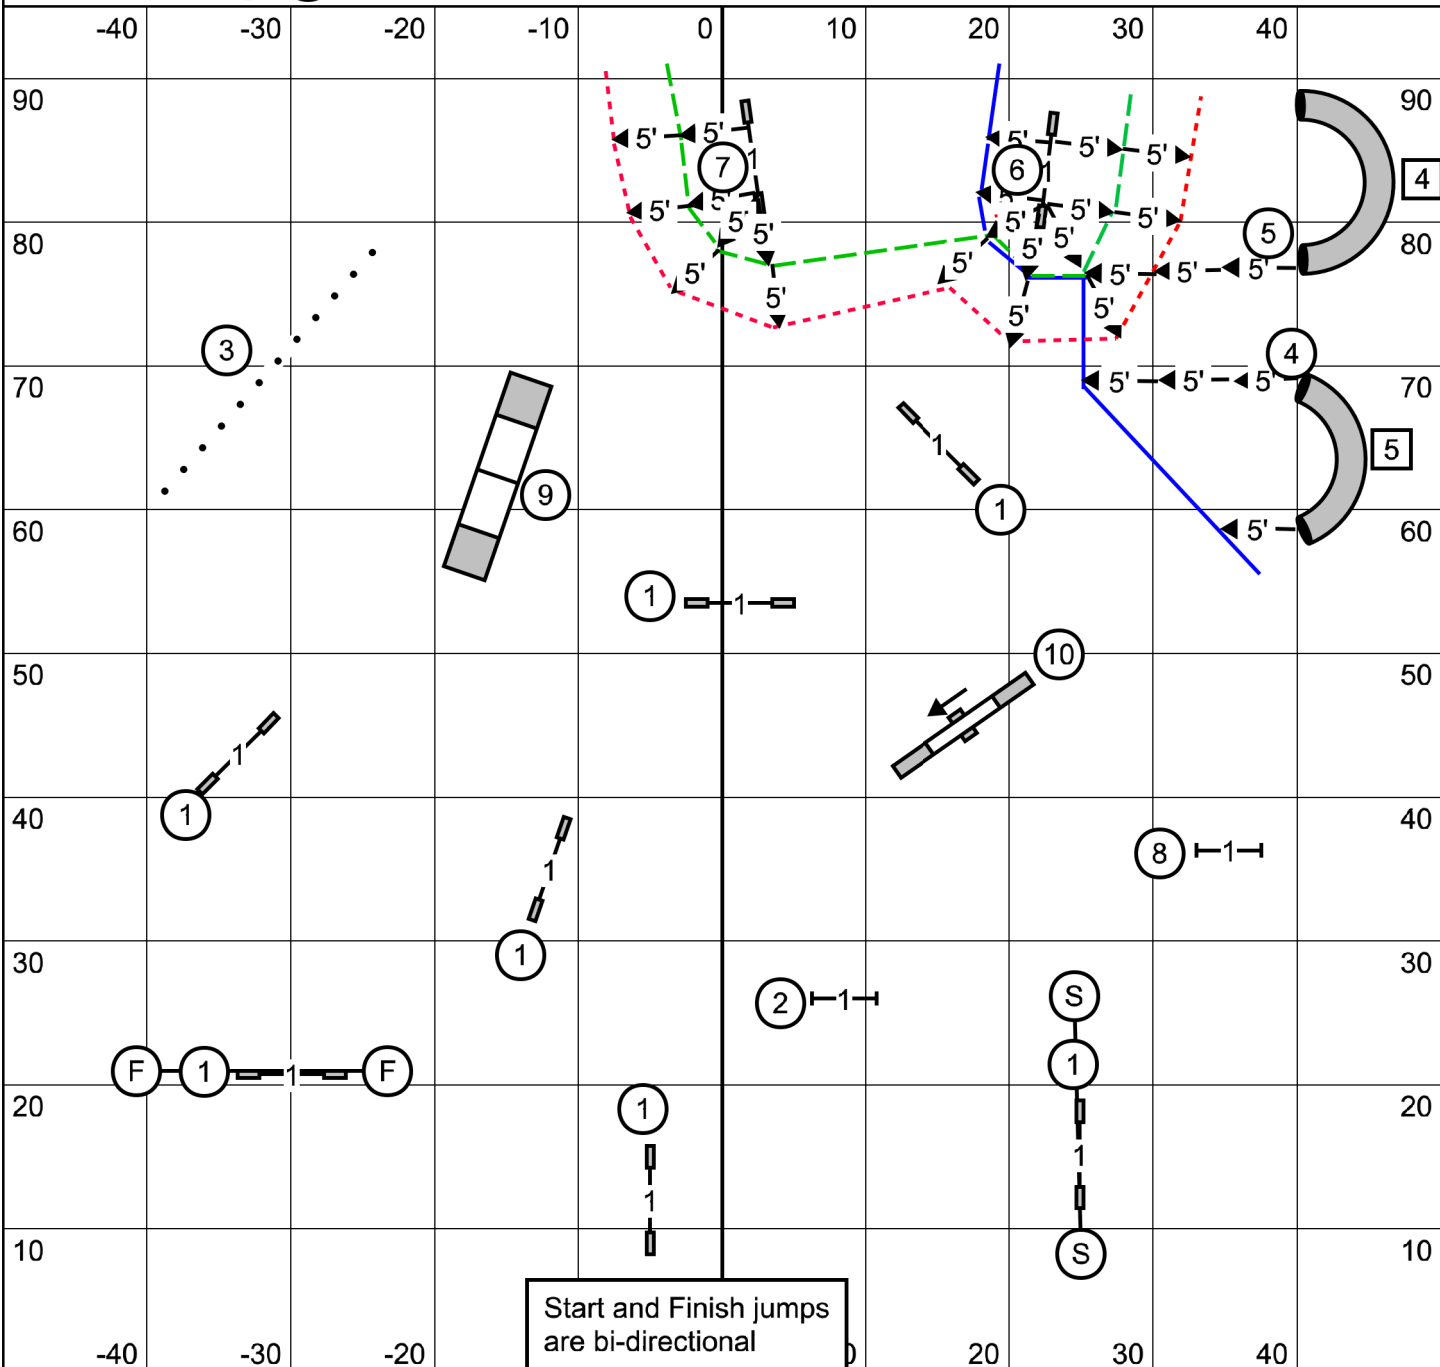

E/M Send (6) (5) (4)
 Open Send (7) (6)
 Novice Send (7) (6)

E/M Send line is solid
 Open Send line is dashed/solid
 Novice Send line is dotted/solid

Send + Bonus = pts + 20
 E/M needs 60 pts to Q
 Open needs 55 pts to Q
 Novice needs 50 pts to Q

Enter/Exit

Start and Finish jumps are bi-directional

Linn County Kennel Club
 Combined FAST
 Friday September 8, 2023
 Judge: Jan Skurzynski

Enter/Exit