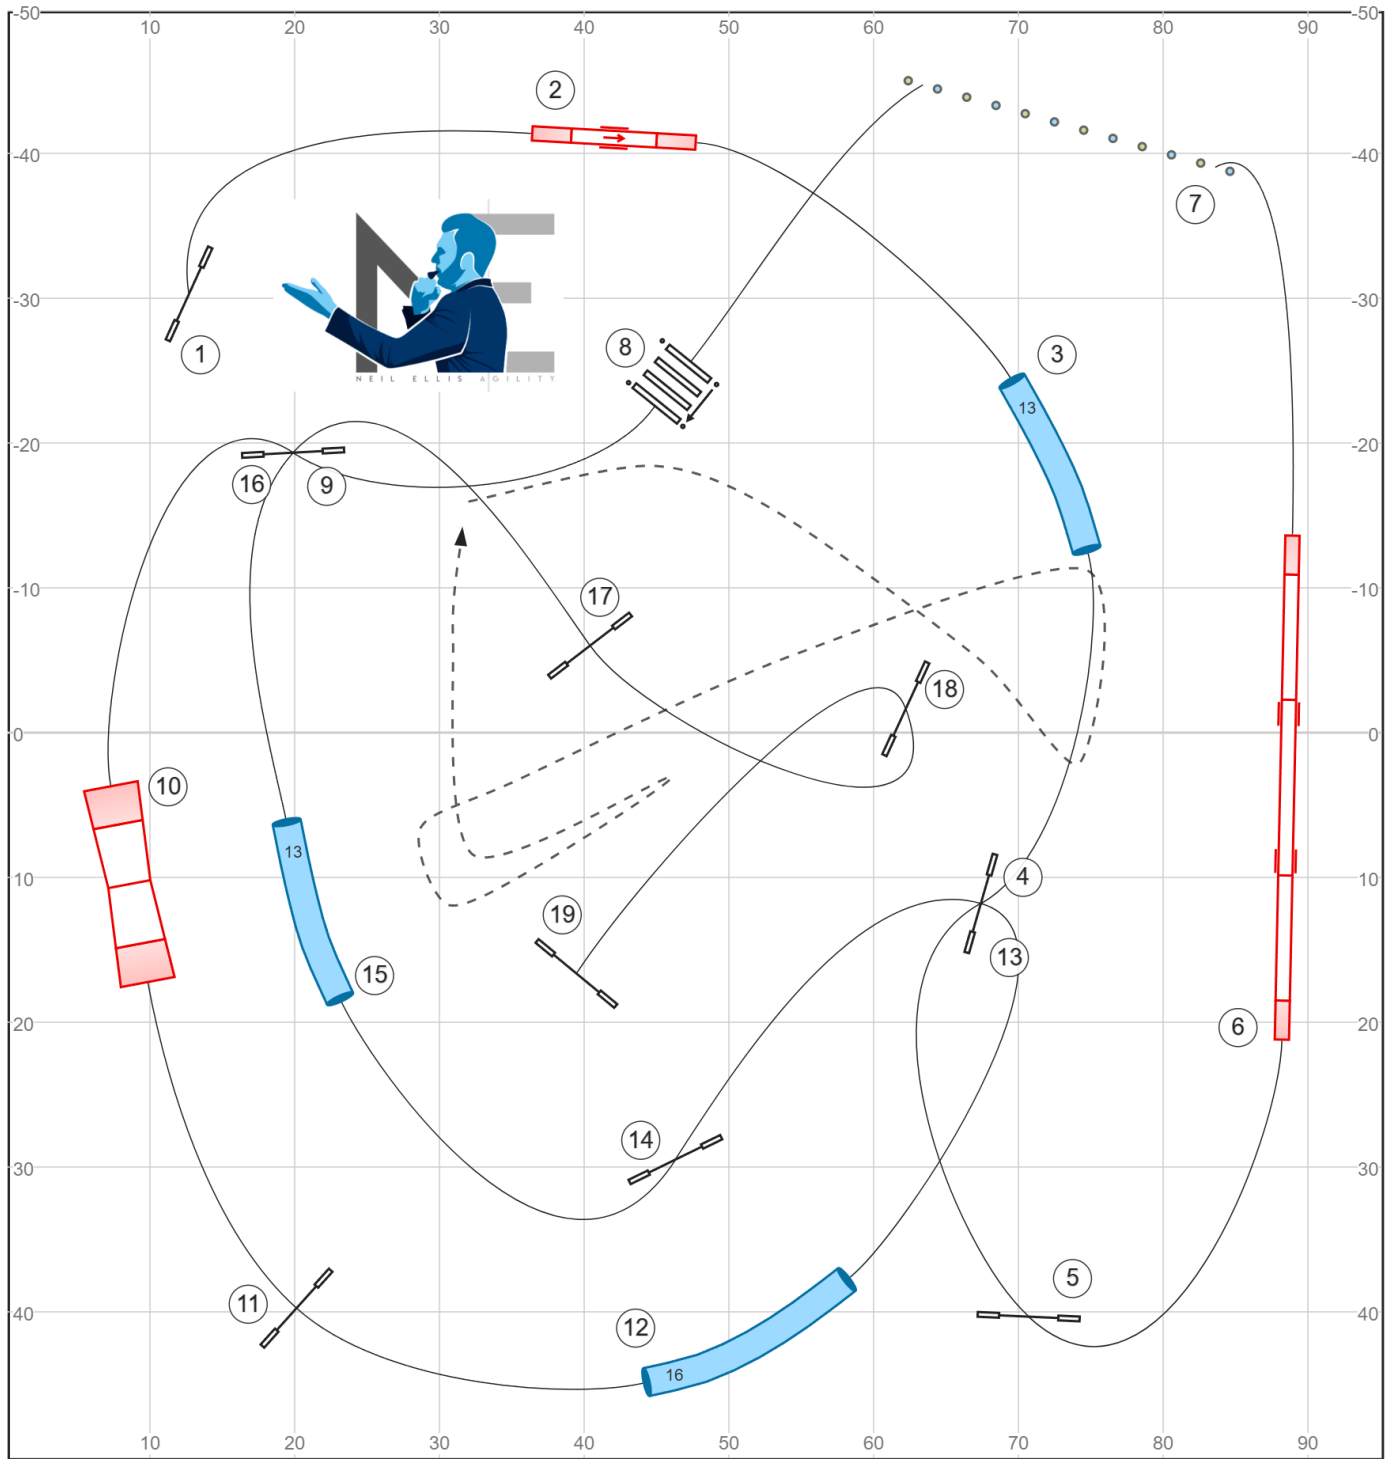

PNW Shetland Sheepdog Club - Oct 21, 2023 - AKC ISC A2 - Designer:Neil Ellis, Judge:Dan Butcher

Path length (ft):653.1

www.smarteragility.com