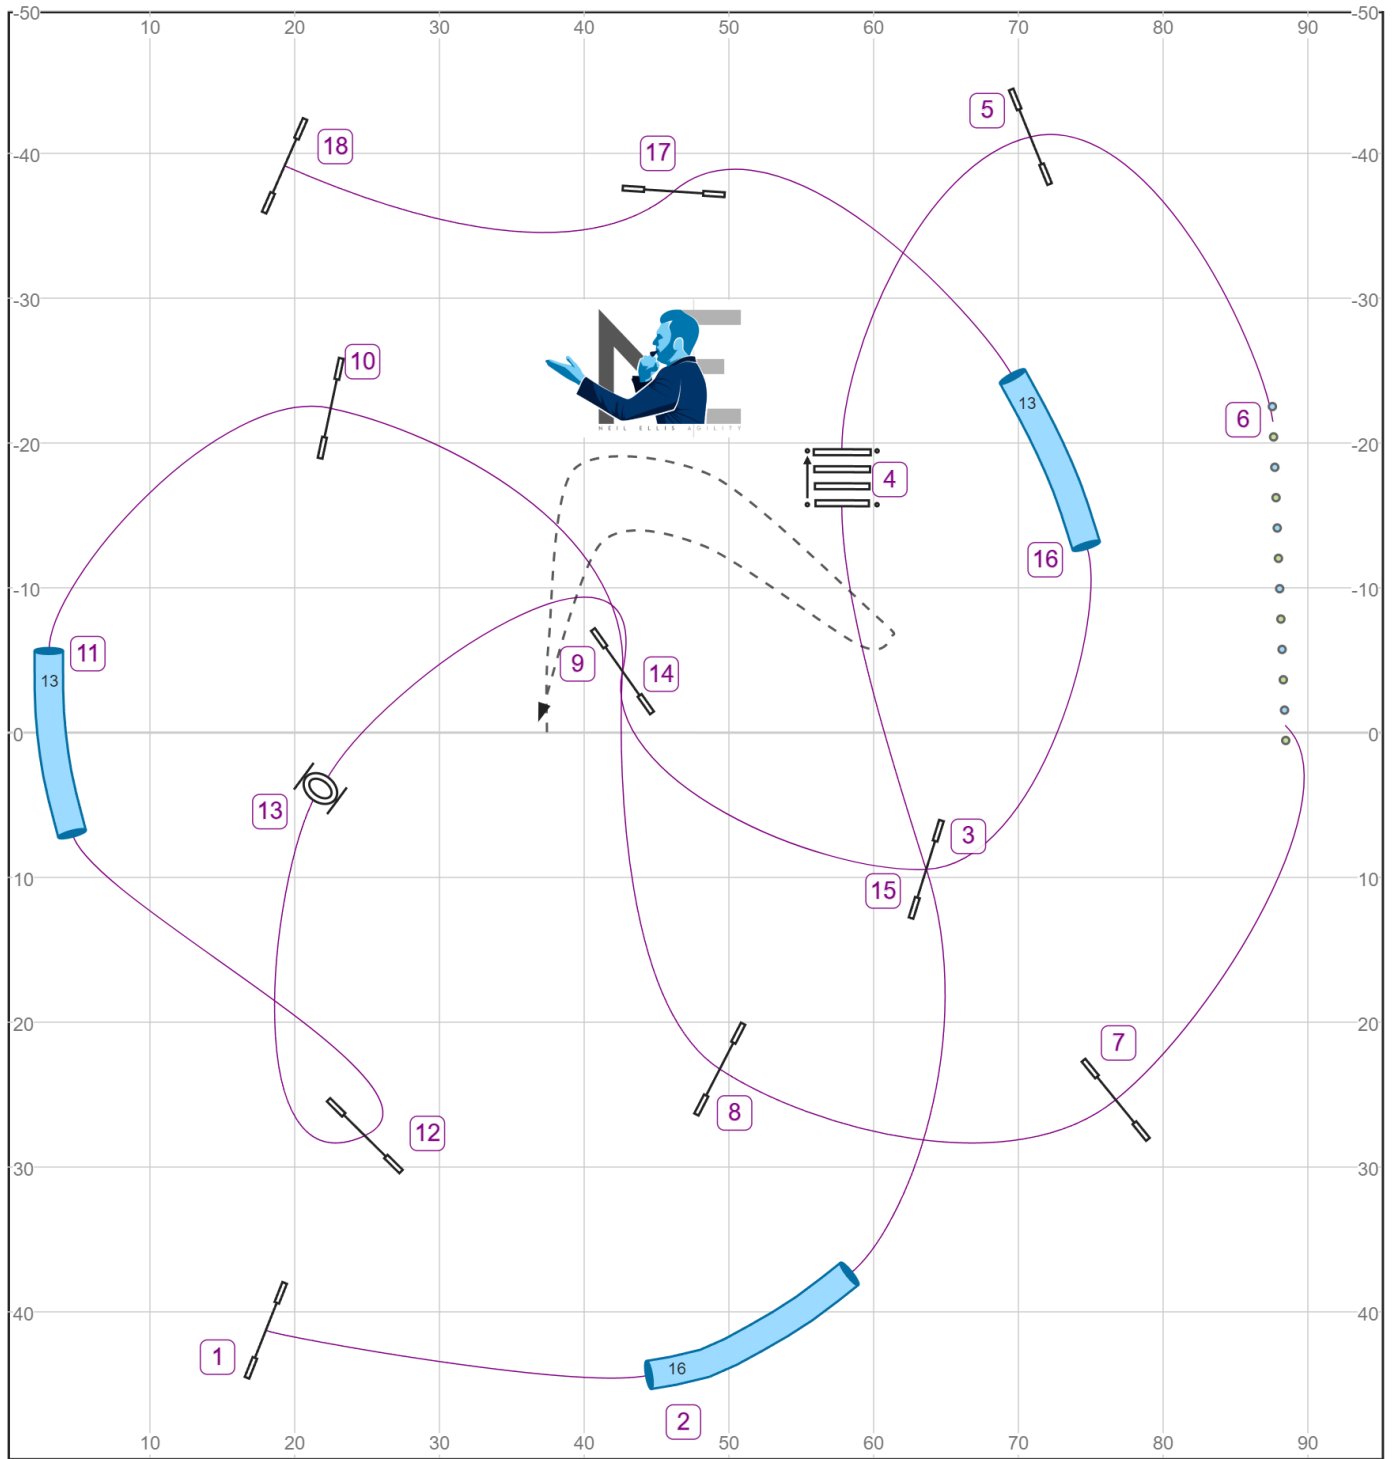

PNW Shetland Sheepdog Club - Oct 21, 2023 - AKC ISC J2 - Designer:Neil Ellis, Judge:Dan Butcher

Path length (ft):554.2