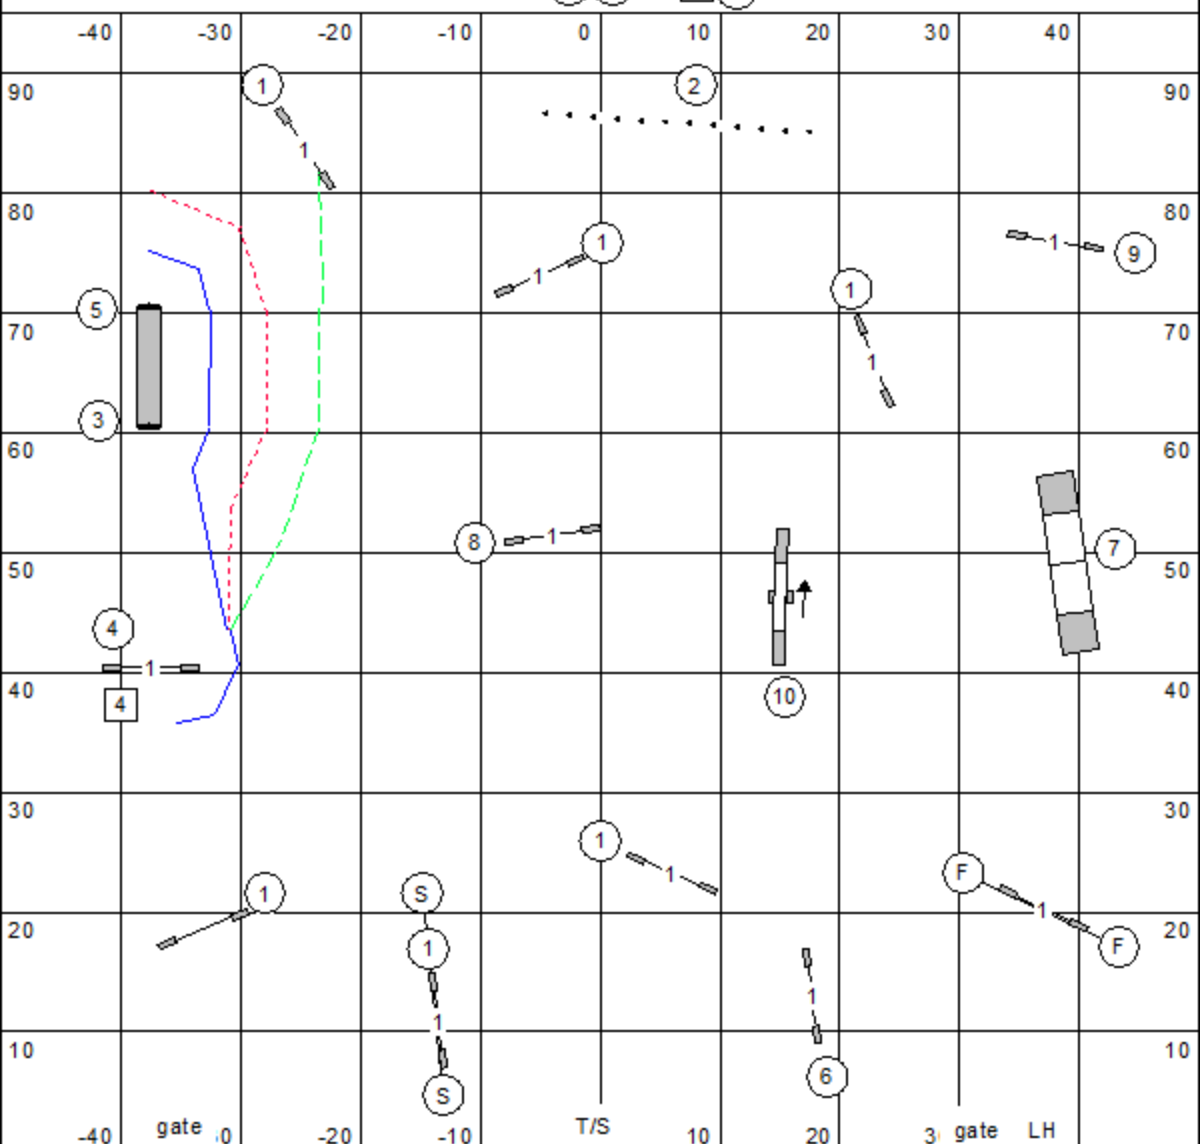

FAST (All Levels)

Sends:
 Excellent/Master (5) (4) (3) Green dashed and blue solid line
 Open (5) (4) or (4) (3) Red dotted and blue solid line
 Novice (5) (4) or (4) (3) Blue Solid line

Mount Hood Doberman Pinscher Club

Sunday October 8, 2023

Ridgefield, Washington

Marianne Diehl

Start/Finish are bi-directional