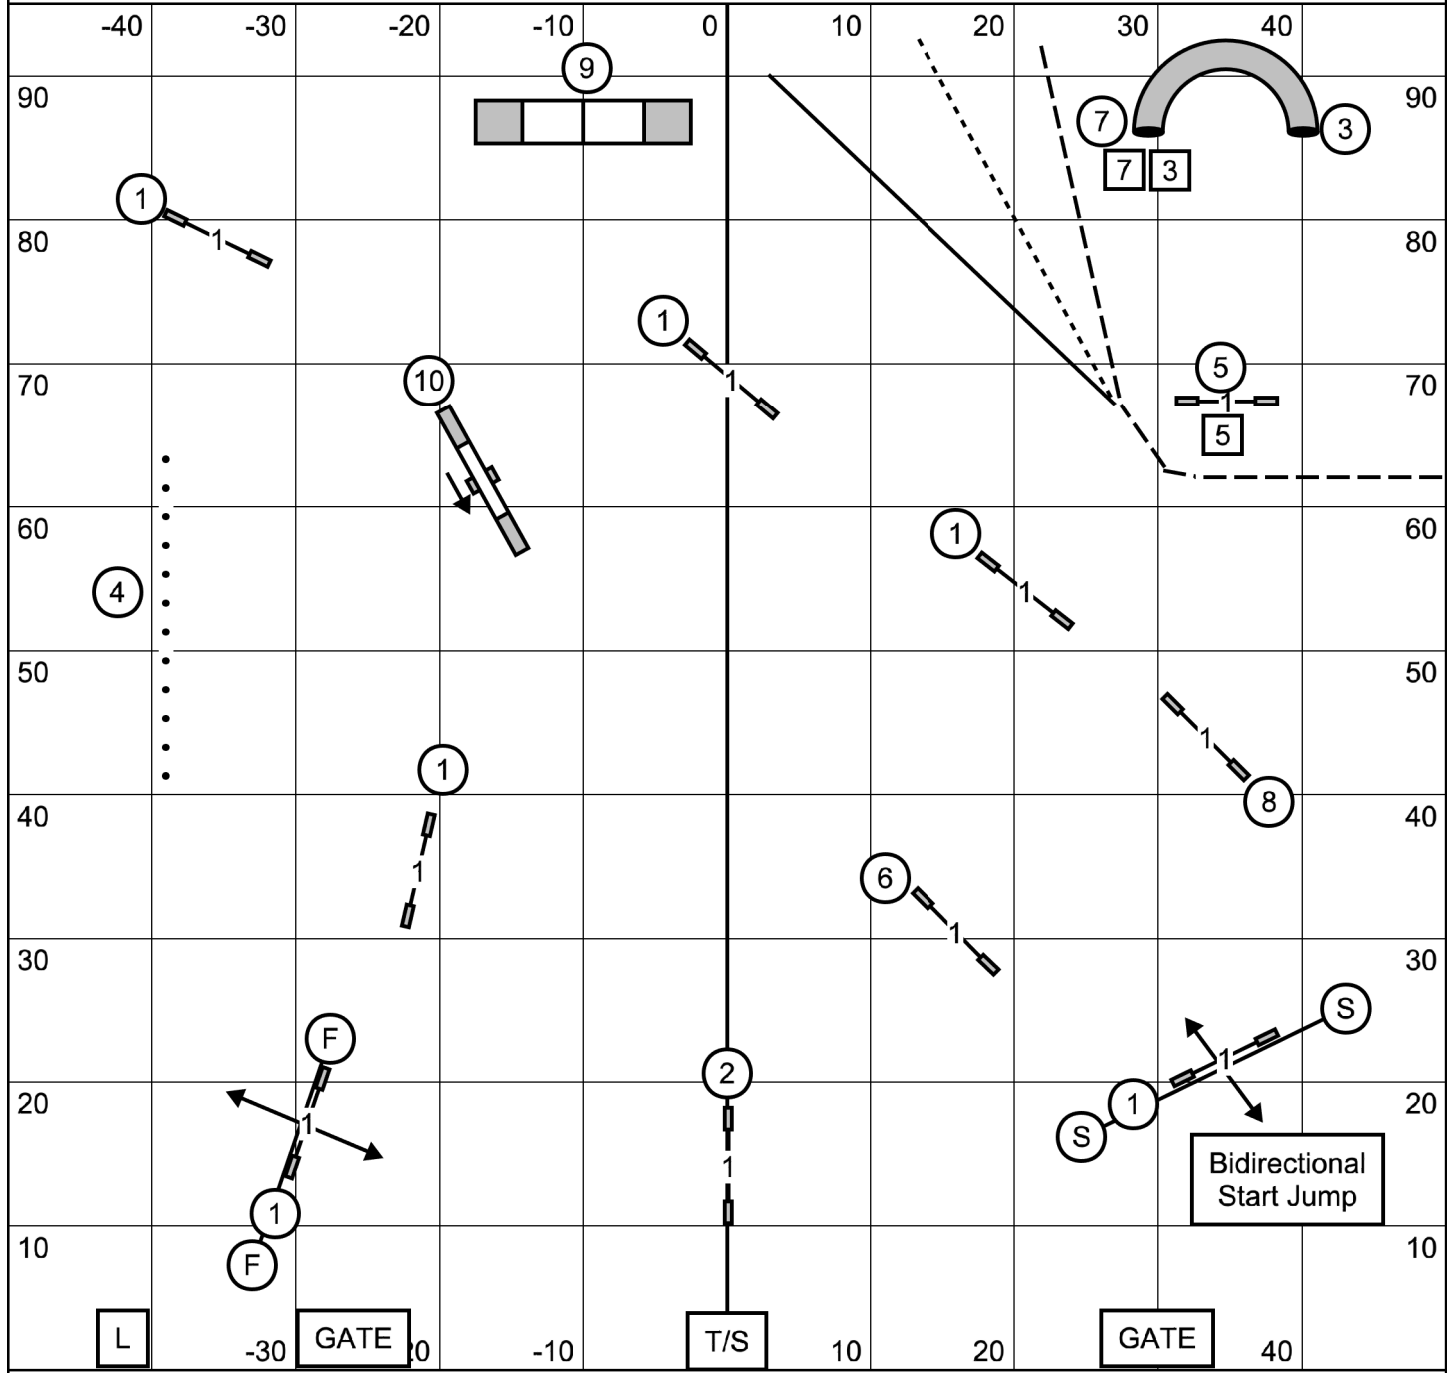

Excellent/Master: Send Bonus 5-7-3 squares in flow, has solid line
 Open: Send Bonus 5-7 squares in flow, has dotted line
 Novice: Send Bonus 7-5 circles, has dashed line

8" = 38 sec
 12"/16" = 35 sec
 20"/24" = 32 sec
 (add 3 sec for Preferred)

ALL FAST CLASSES
 Alaskan Malamute Club of America
 Monday, October 23, 2023
 Judge: Susan Leitner

Excellent/Master: 60 Points
 Open: 55 Points
 Novice: 50 Points
 Send Bonus is 20 Points