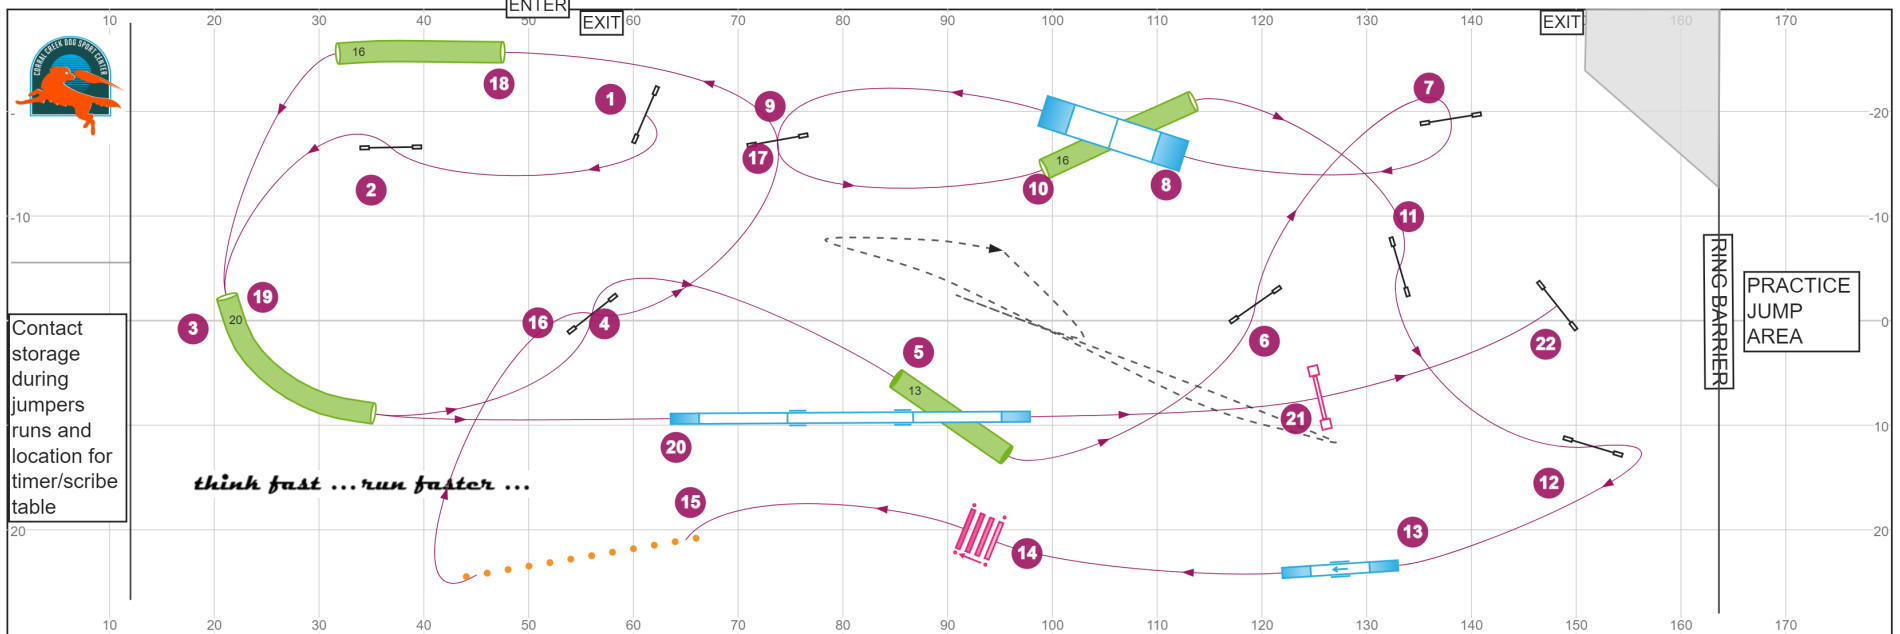

Willamette Valley ESSA - NTB ISC Cup A3 - Nov 11, 2023 - Designer:Hugo Santos / Judge:Susan Leitner

Path length (ft):775.1

www.smarteragility.com