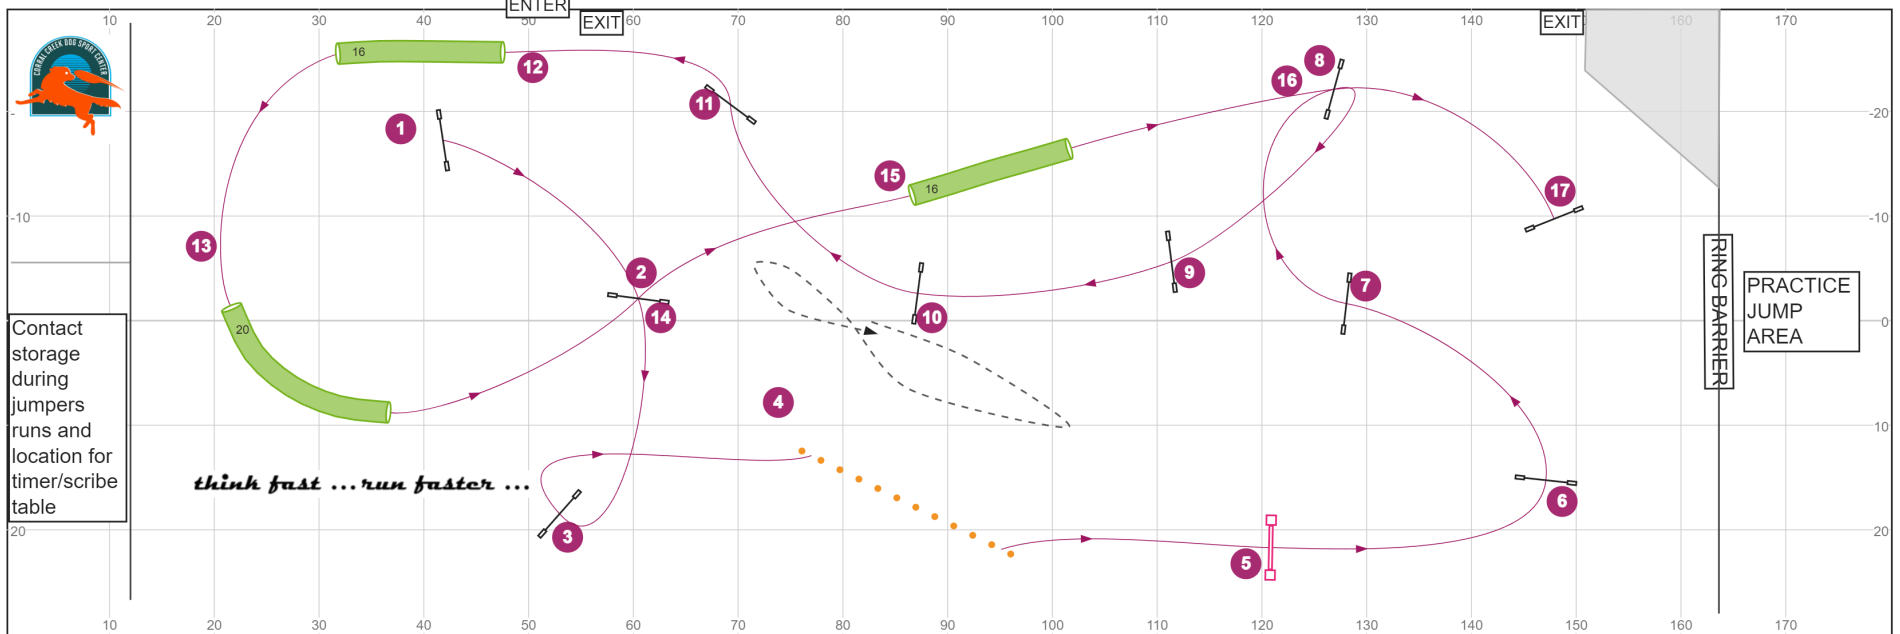

Willamette Valley ESSA - NTB ISC Cup J1 - Nov 11, 2023 - Designer:Hugo Santos / Judge:Susan Leitner

Path length (ft):504.1