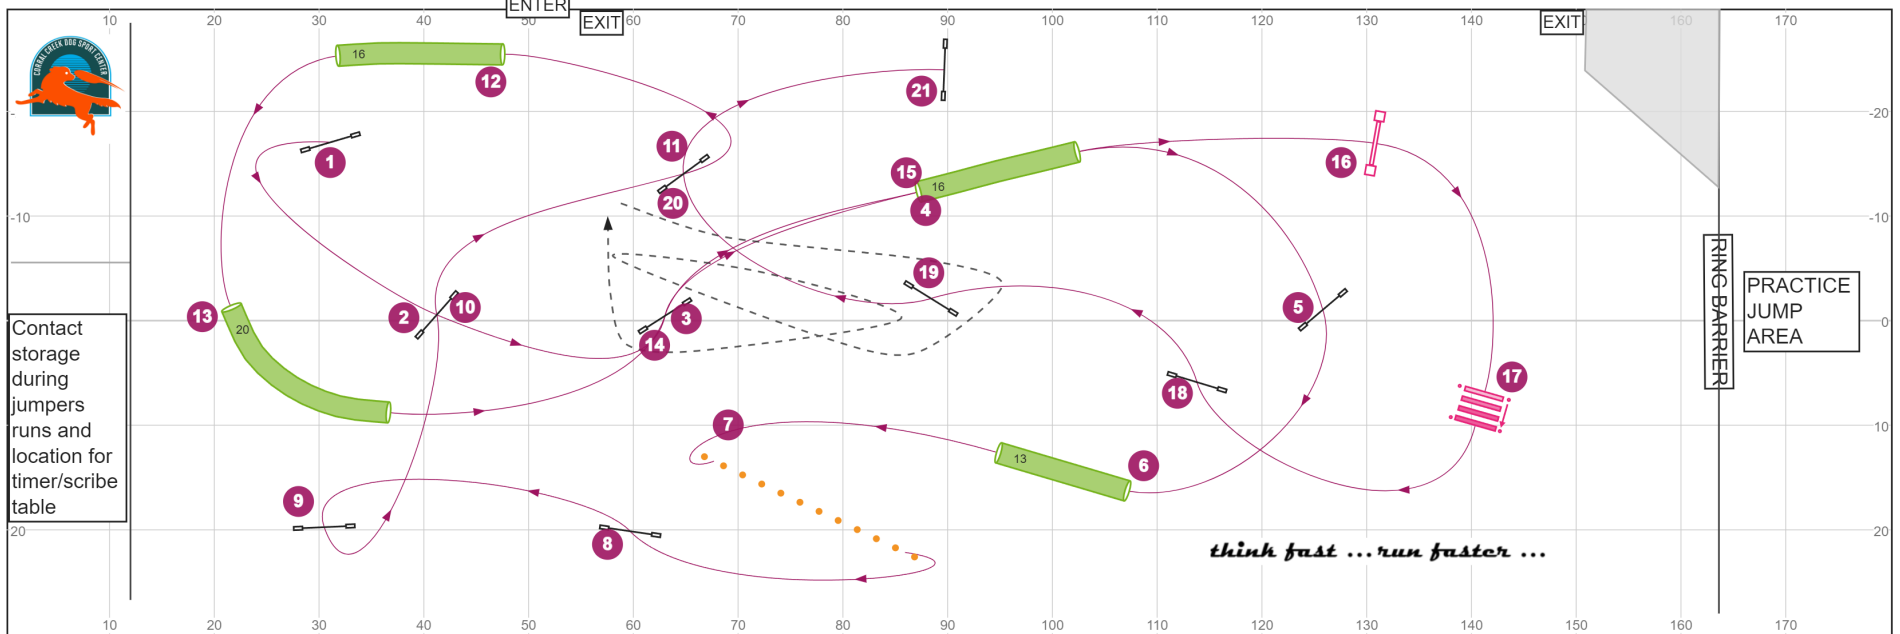

Willamette Valley ESSA - NTB ISC Cup J3 - Nov 11, 2023 - Designer:Hugo Santos / Judge:Susan Leitner

Path length (ft): 705.1