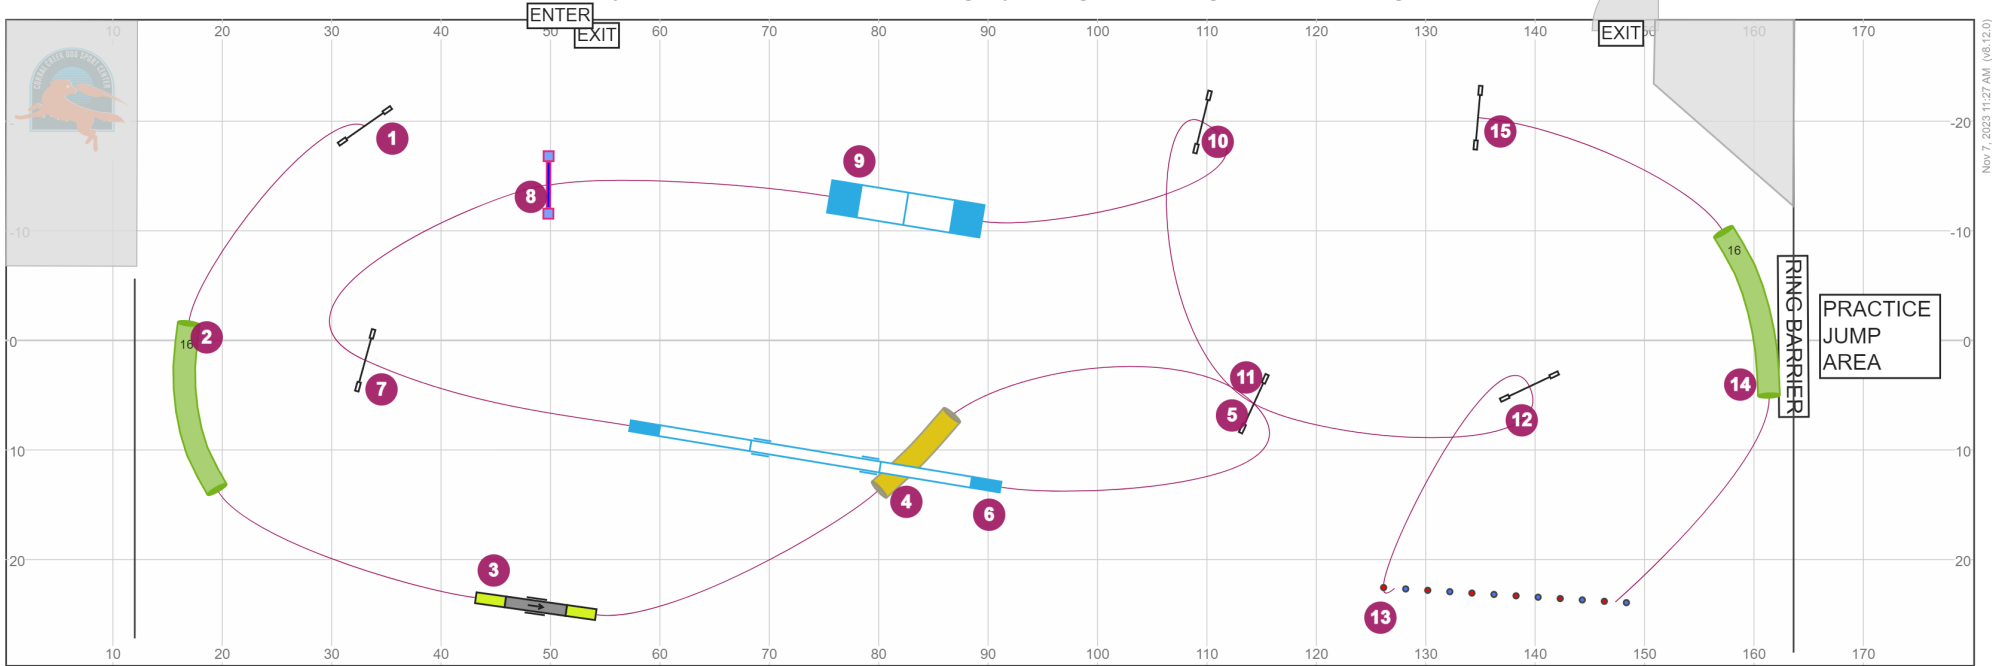

Williamette Valley ESSA 11/12/2023 Level 1 Agility Designer:Jan Egil Eide no/ Judge:S. Leitner

Path length (ft):506.6

www.smarteragility.com

Nov 7, 2023 11:27 AM (v6.12.0)