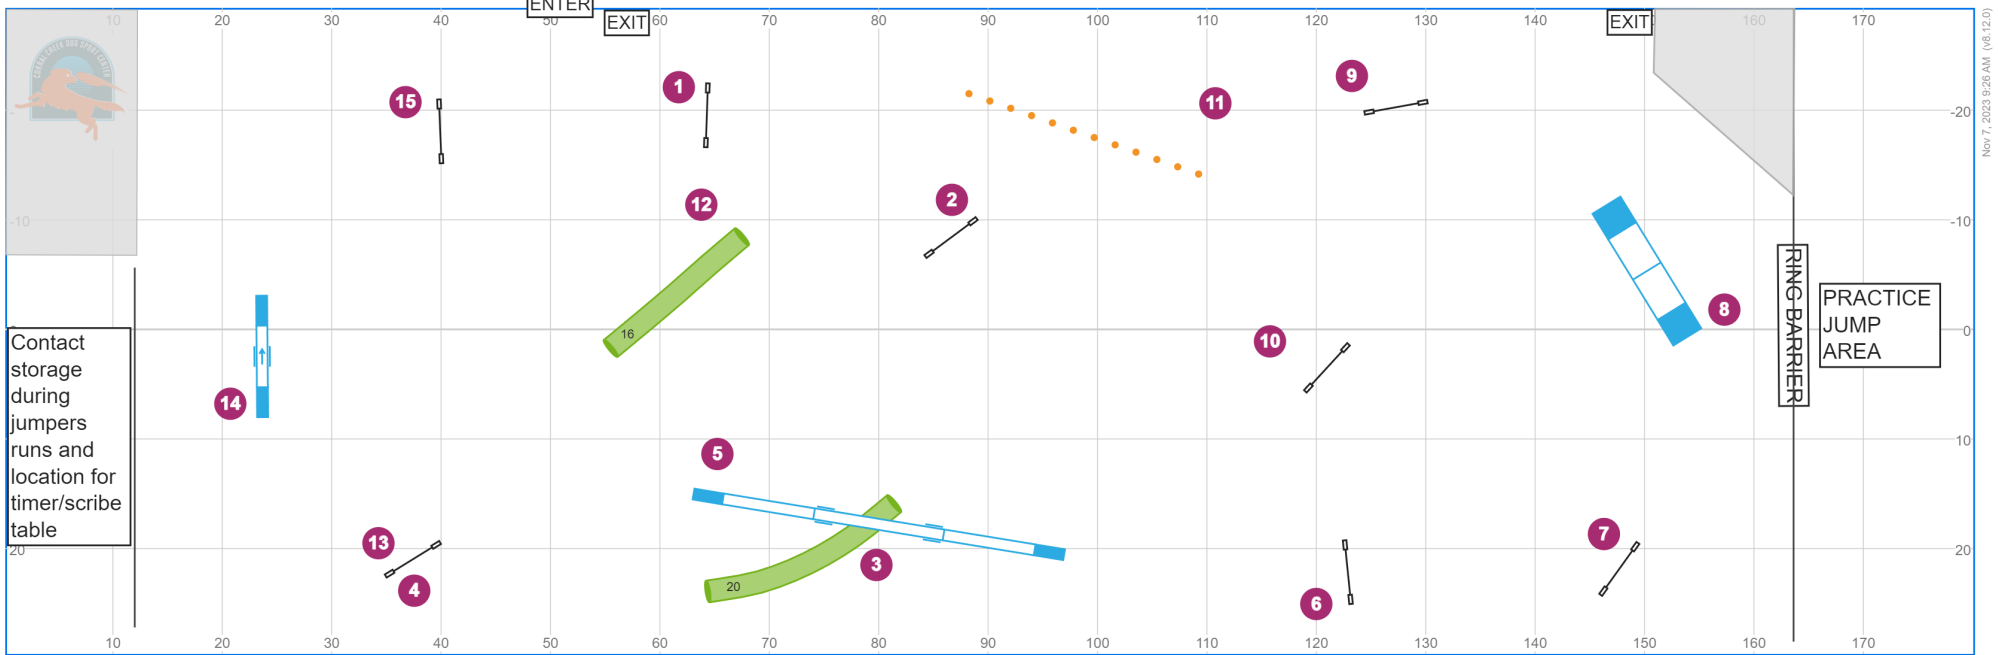

Williamette Valley ESSA - 10 Nov 2023 - Agility G1 - Zsuzsa Veres / Judge:S. Leitner

Path length (ft):485.2

www.smarteragility.com

Nov 7, 2023 9:26 AM (v6.12.0)