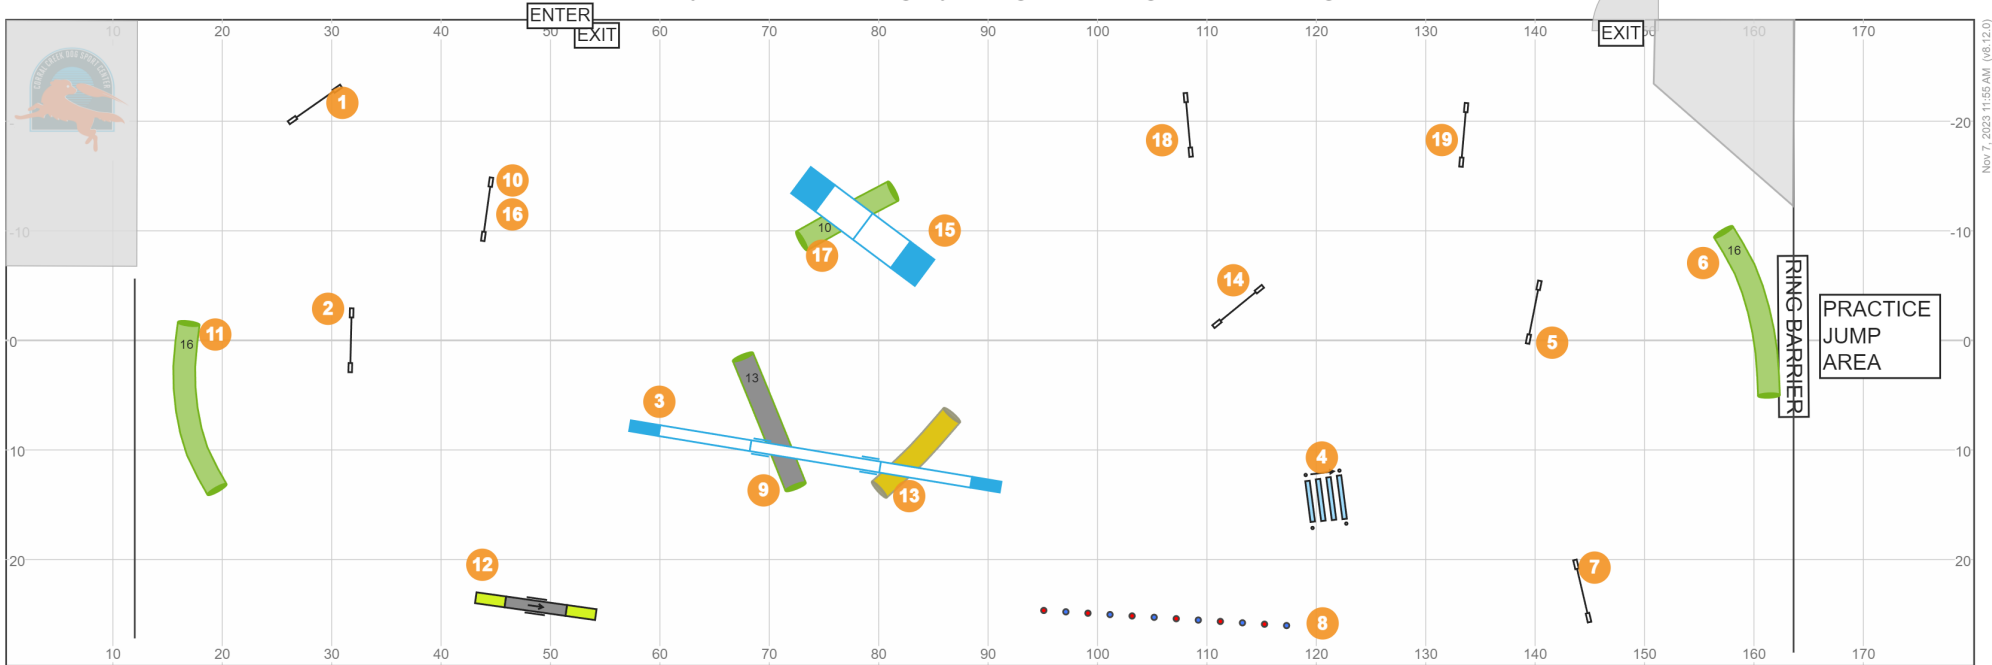

Williamette Valley ESSA Level 2 Agility Designer: Jan Egil Eide no/Judge: S. Leitner

Path length (ft):661.8

www.smarteragility.com

Nov 7, 2023 11:55 AM (v6.12.0)