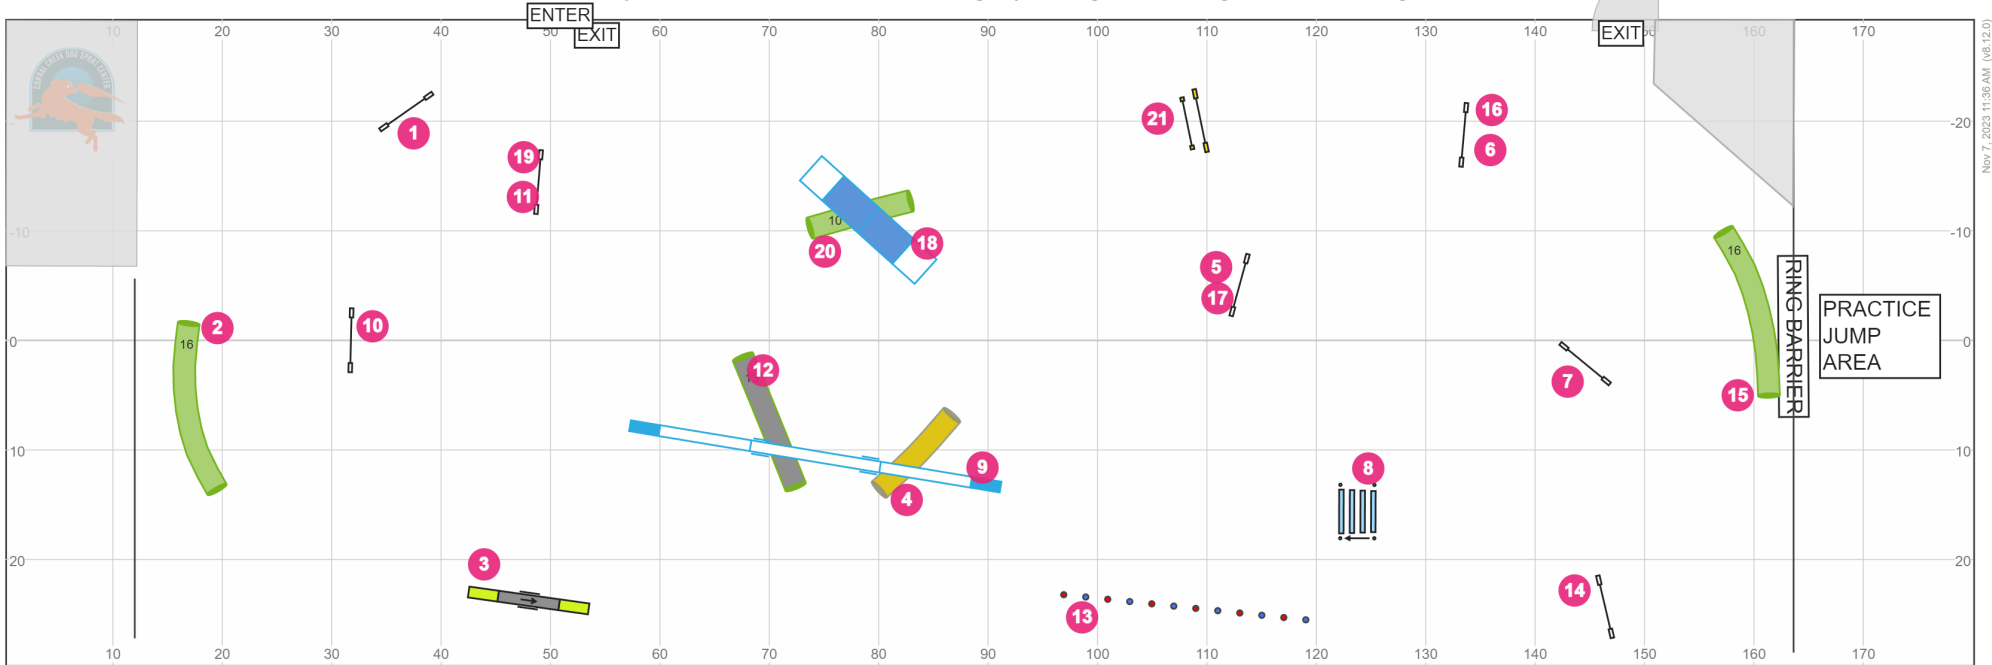

Willamette Valley ESSA 11/12/2023 Level 3 Agility Designer:Jan Egil Eide no/Judge S. Leitner

Path length (ft):723.3

www.smarteragility.com

Nov 7, 2023 11:36 AM (v6.12.0)