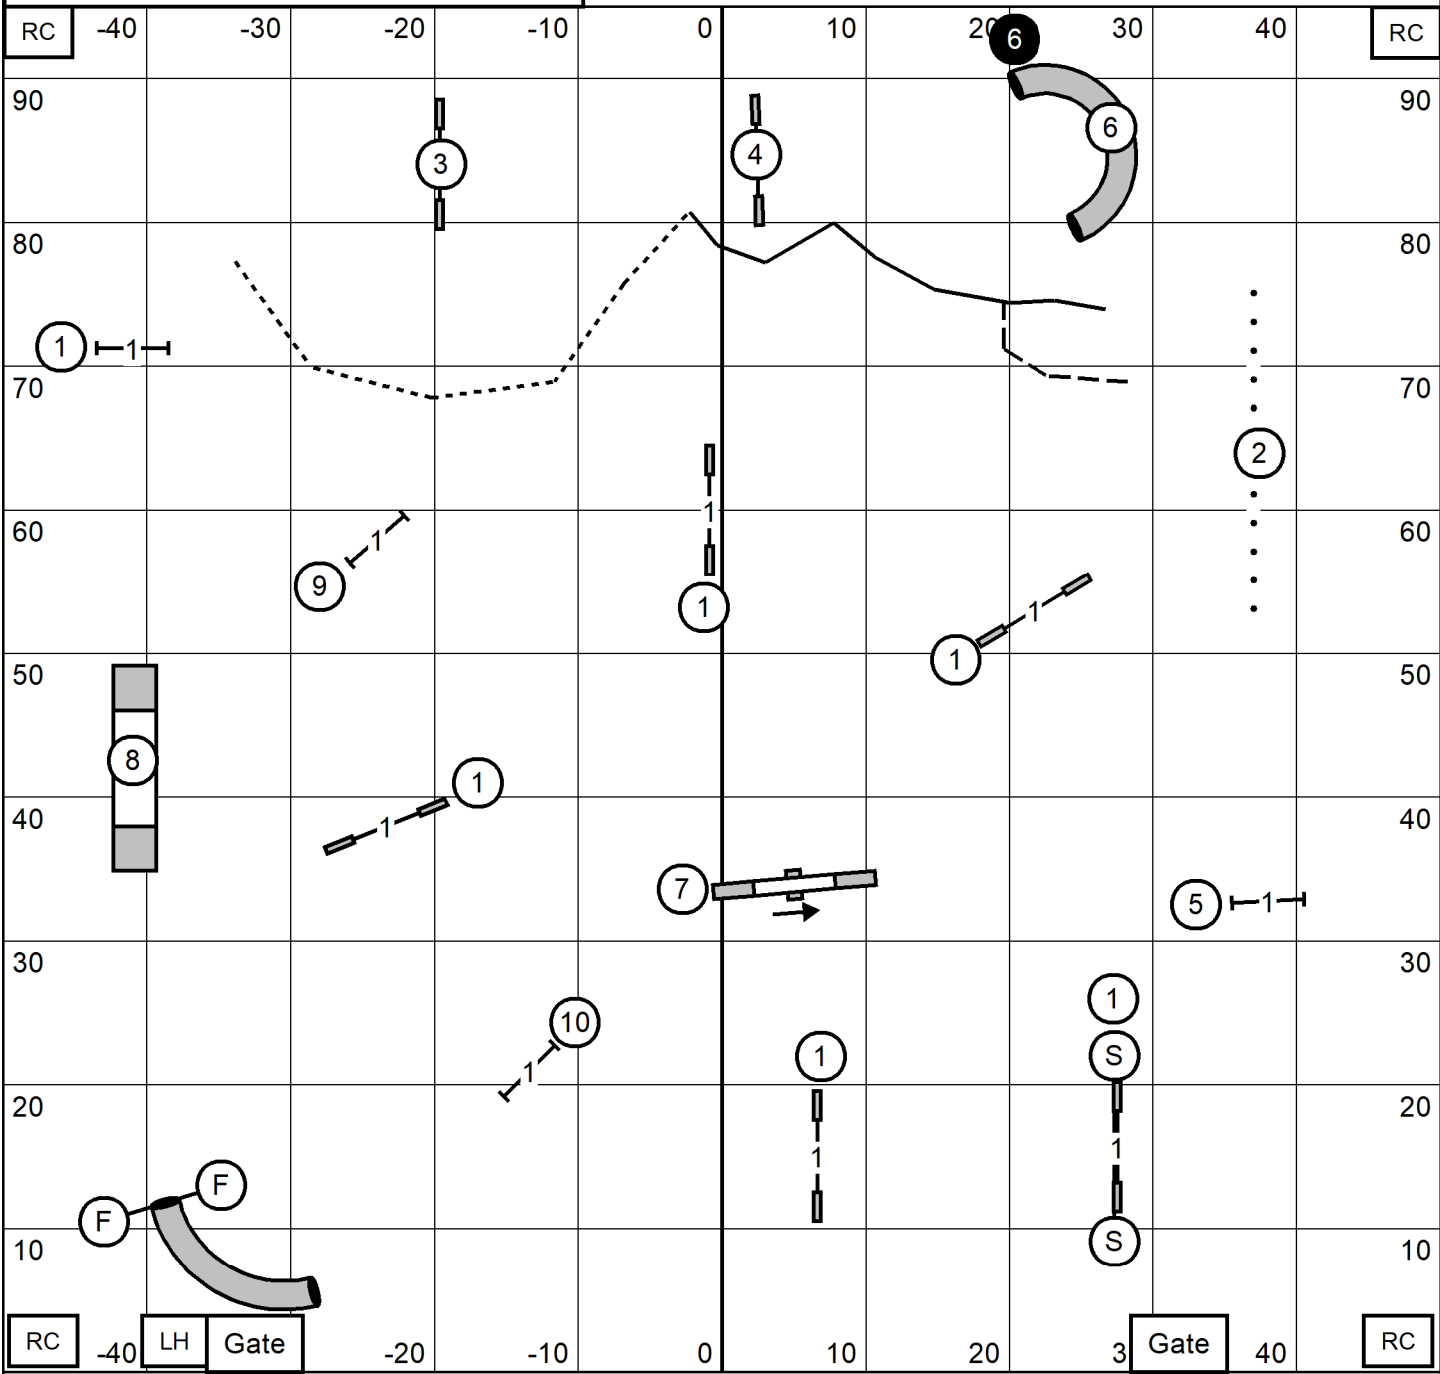

Emerald Dog Obedience Club
 Lane Events Center, Eugene, OR
 Friday, November 3, 2023 Randy Capsel

FAST All Classes

RC -40 LH Gate -20 -10 0 TS 10 20 3 Gate 40 RC

Novice
 Send 4-6 or 6-4 in flow
 Solid Line - Tunnel Bidirectional
 20 pts in body of course to Q

Open
 Send 4-6 or 6-4 in flow
 Solid to Dashed Line - Tunnel Bidirectional
 25 pts in body of course to Q

Ex/Master
 Send 3-4-dark 6 or dark 6-4-3
 Dotted to Solid Line in flow
 27 pts in body of course to Q

Start and Finish Bidirectional

M/E Pts = 60; Open = 55; Nov = 50
 41 sec - P4"; 38 sec - 8", P8", P12"
 35 sec - 12", 16", P16", P20"
 32 sec - 20", 24", 26"

Must take the start jump to start the run

Emerald Dog Obedience Club
 Lane Events Center, Eugene, OR
 Friday, November 3, 2023 Randy Capsel