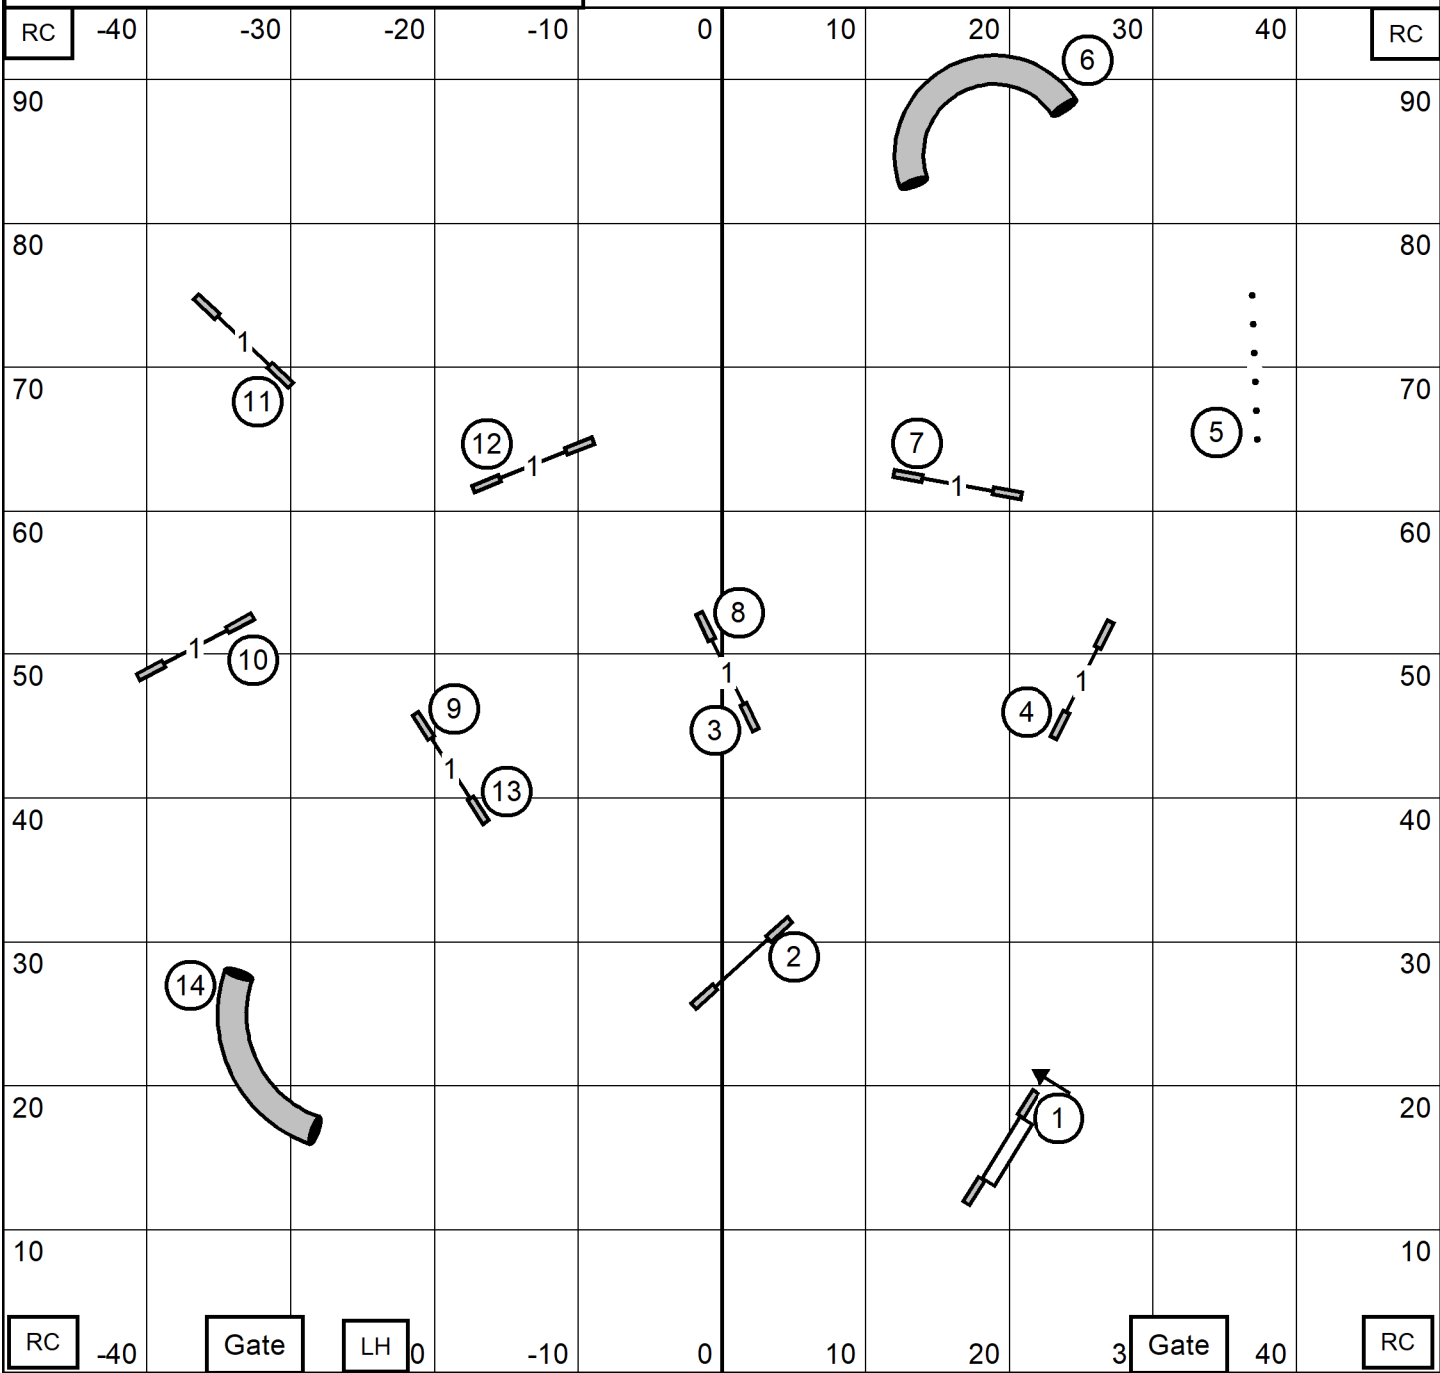

Emerald Dog Obedience Club
Lane Events Center, Eugene, OR
Friday, November 3, 2023 Randy Capsel

Novice JWW

TS