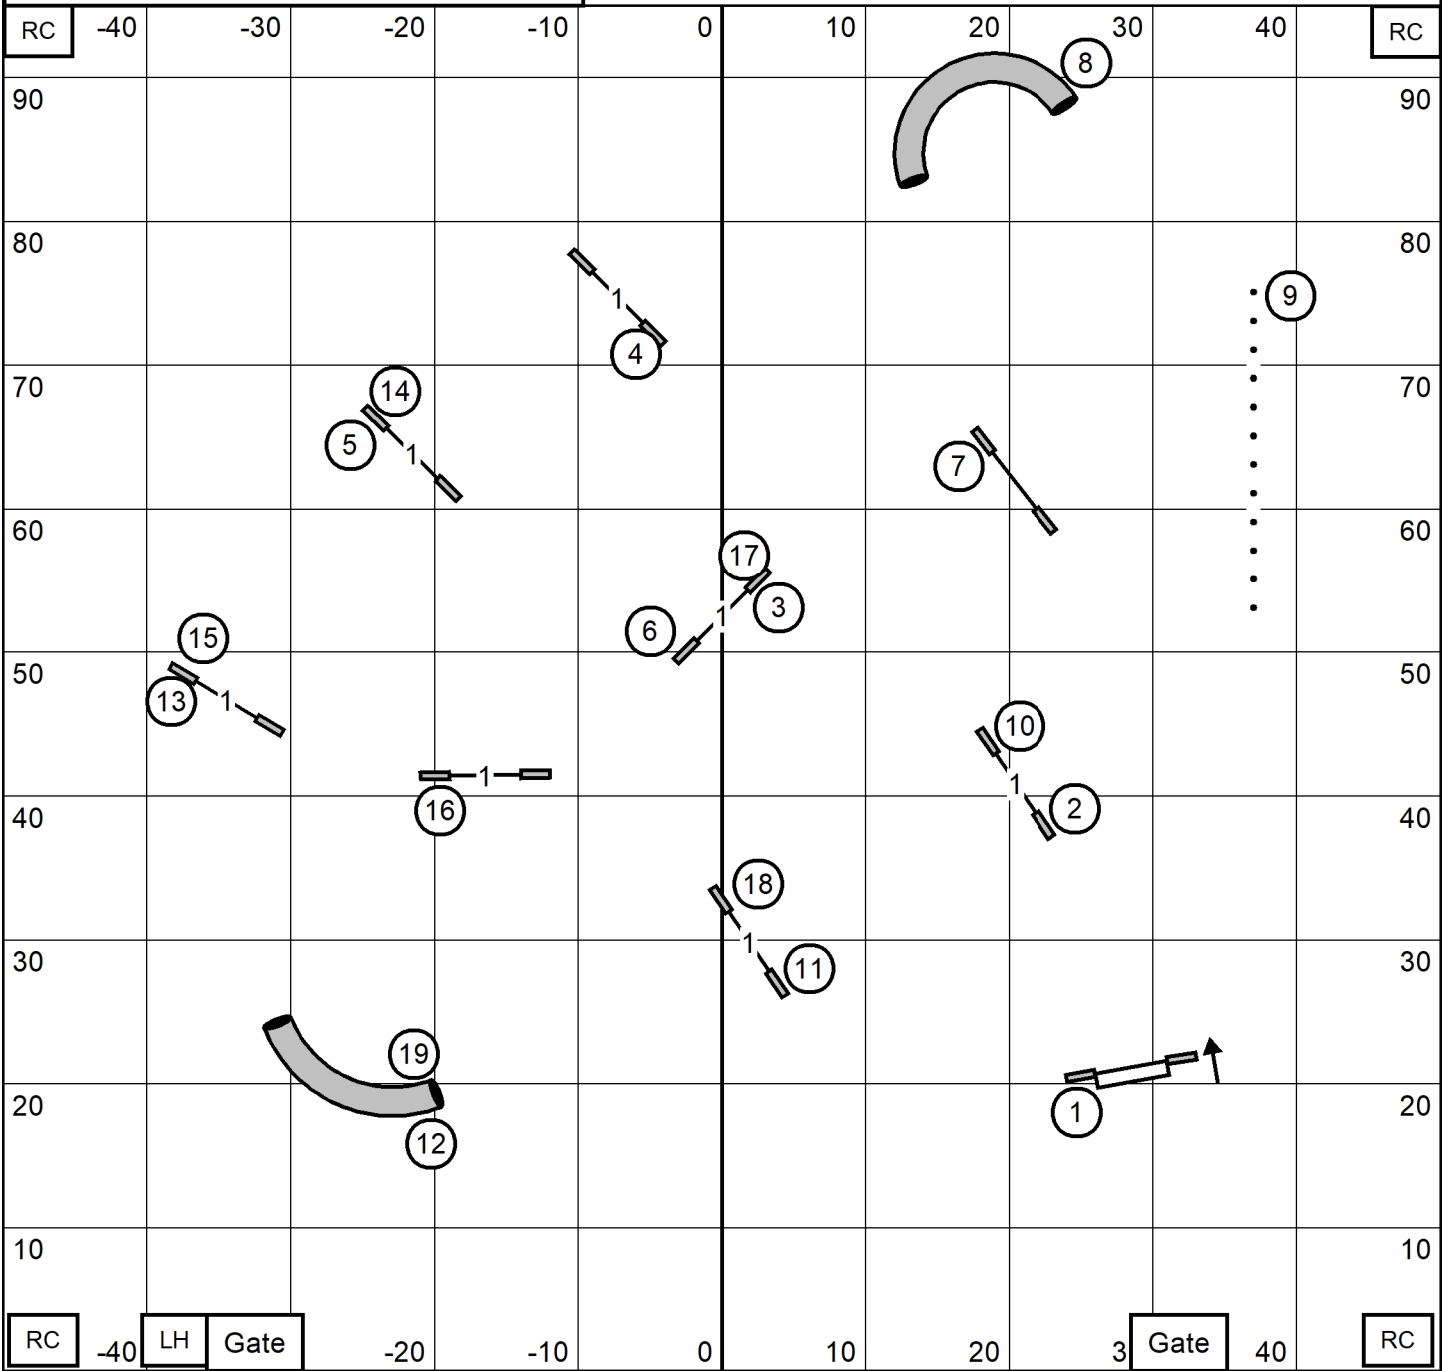

Emerald Dog Obedience Club
Lane Events Center, Eugene, OR
Friday, November 3, 2023 Randy Capsel

Premier JWW

TS