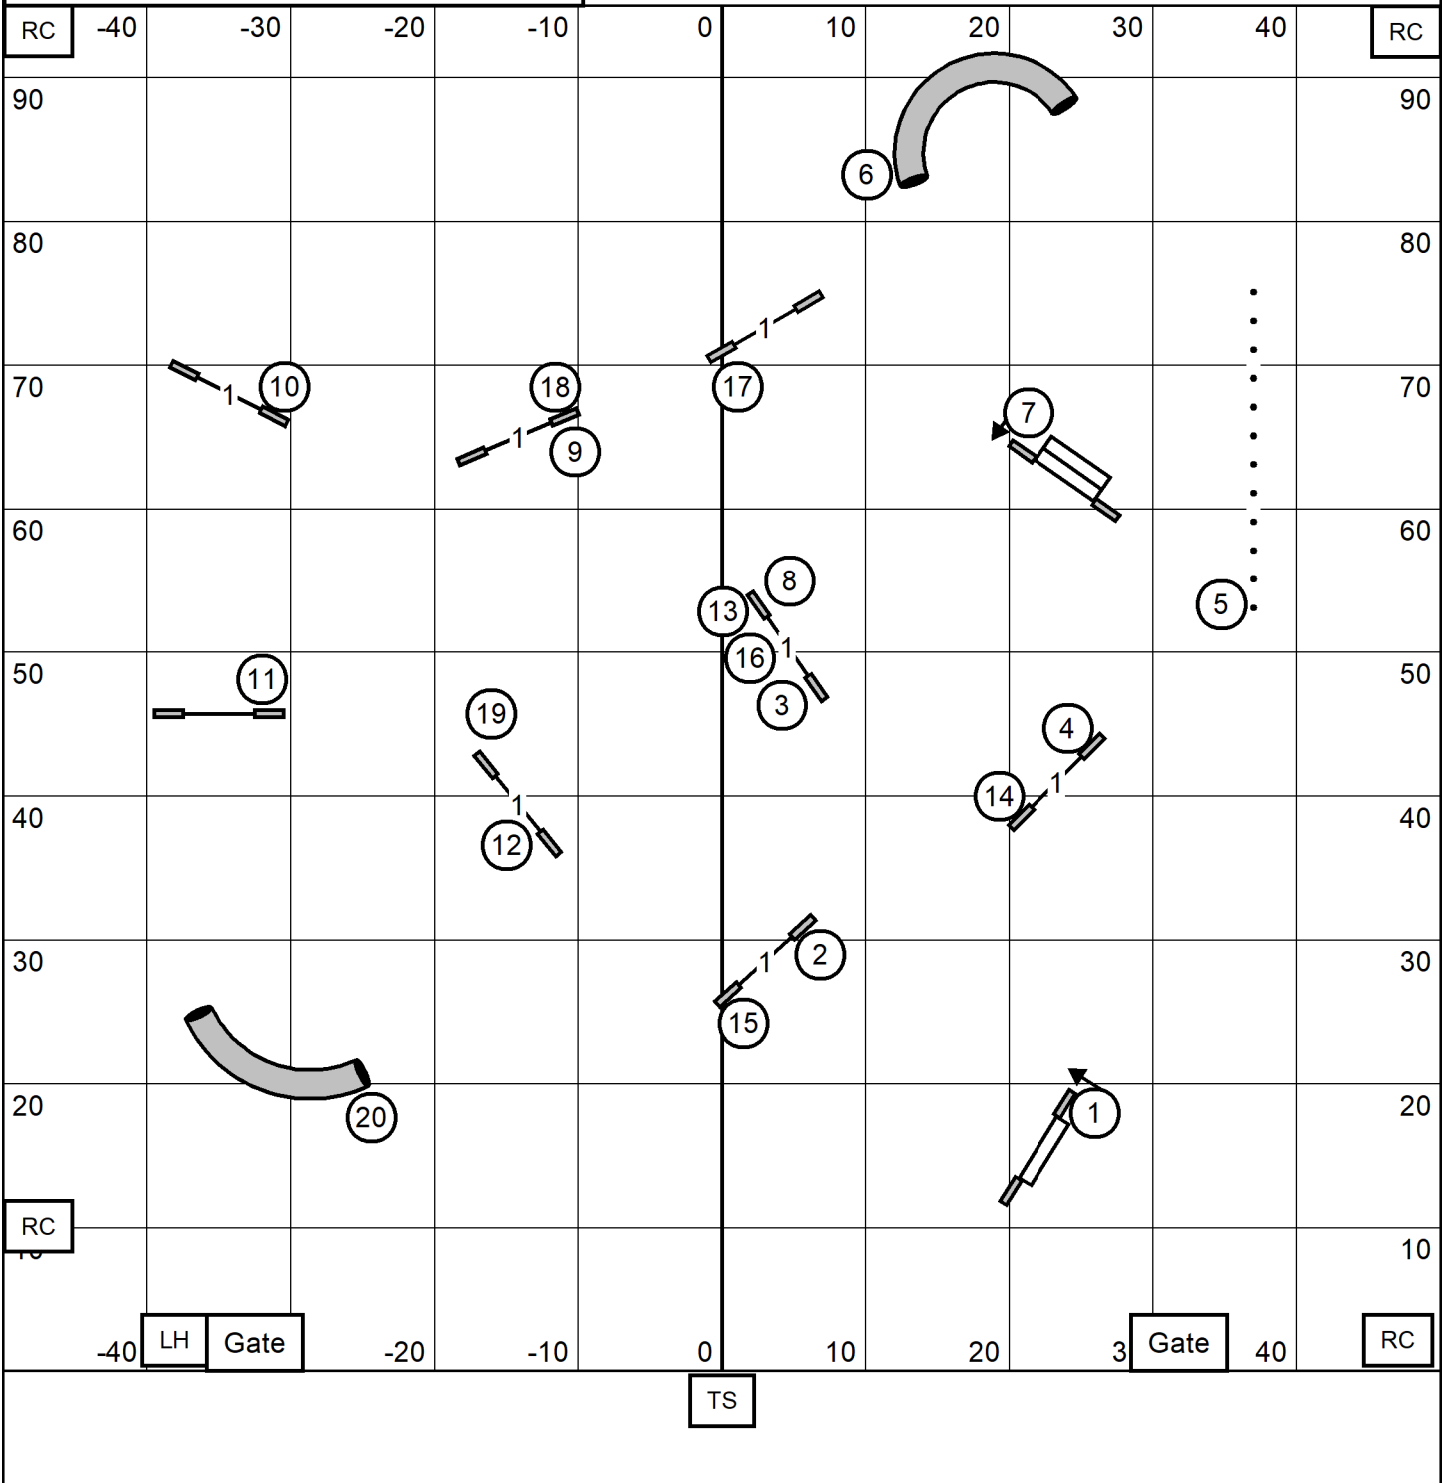

Emerald Dog Obedience Club
Lane Events Center, Eugene, OR
Friday, November 3, 2023 Randy Capsel

Exc/Master JWW