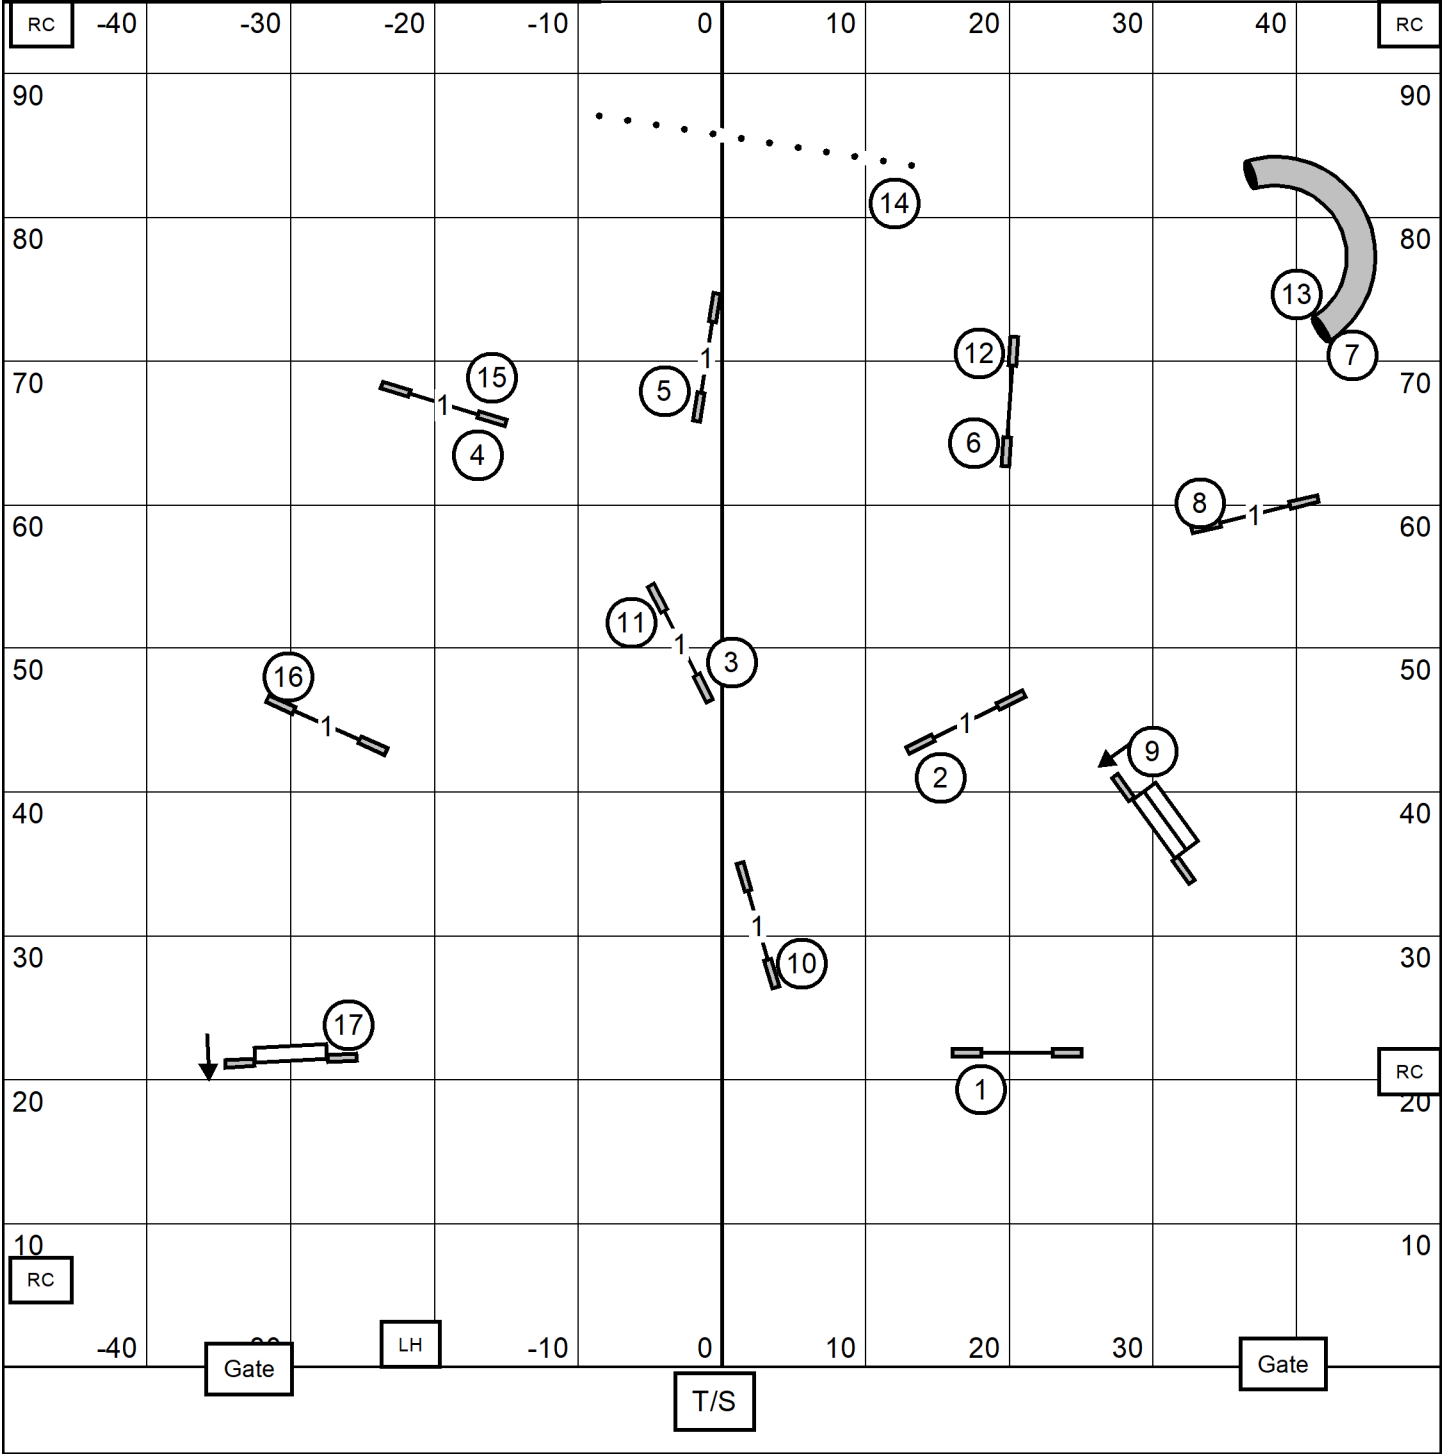

Emerald Dog Obedience Club
Lane Events Center, Eugene, OR
Sunday, November 5, 2023 Randy Capsel

Open JWW