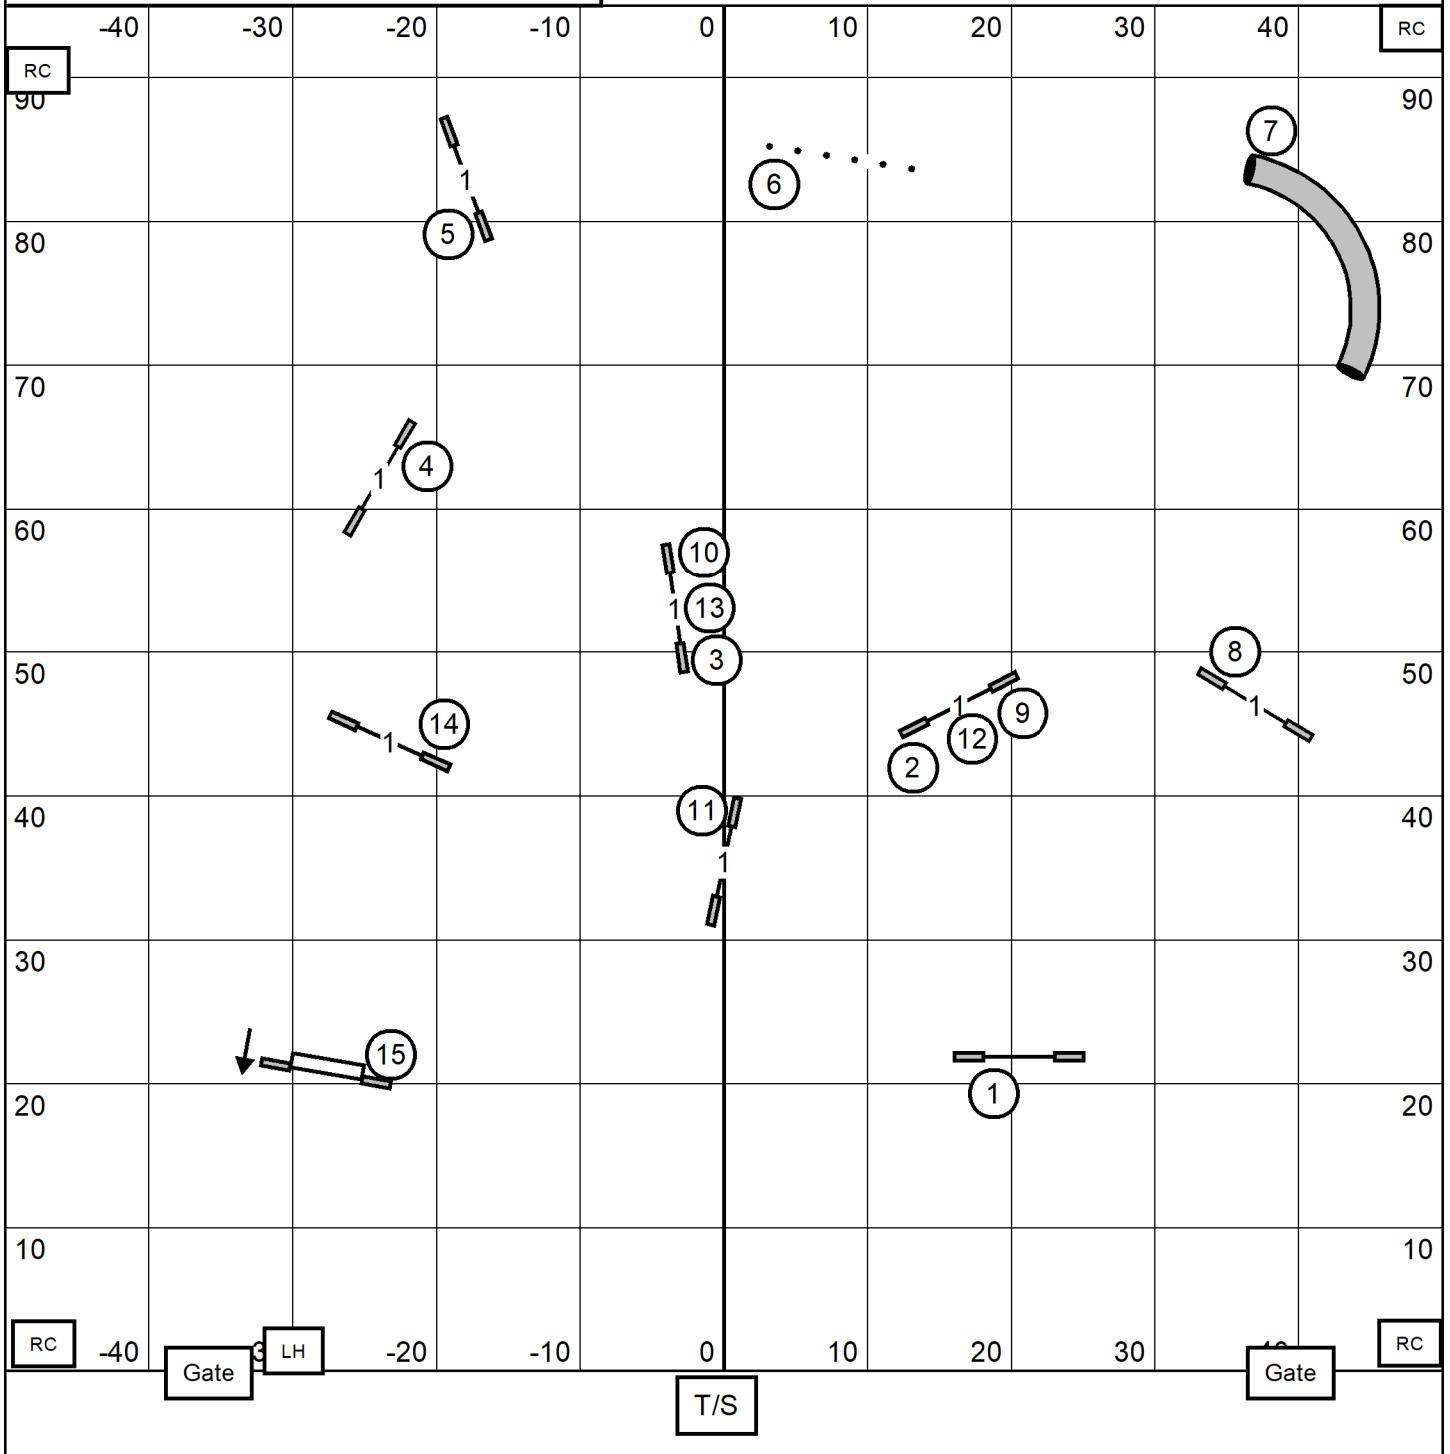

Emerald Dog Obedience Club

Lane Events Center, Eugene, OR

Sunday, November 5, 2023 Randy Capsel

Novice JWW