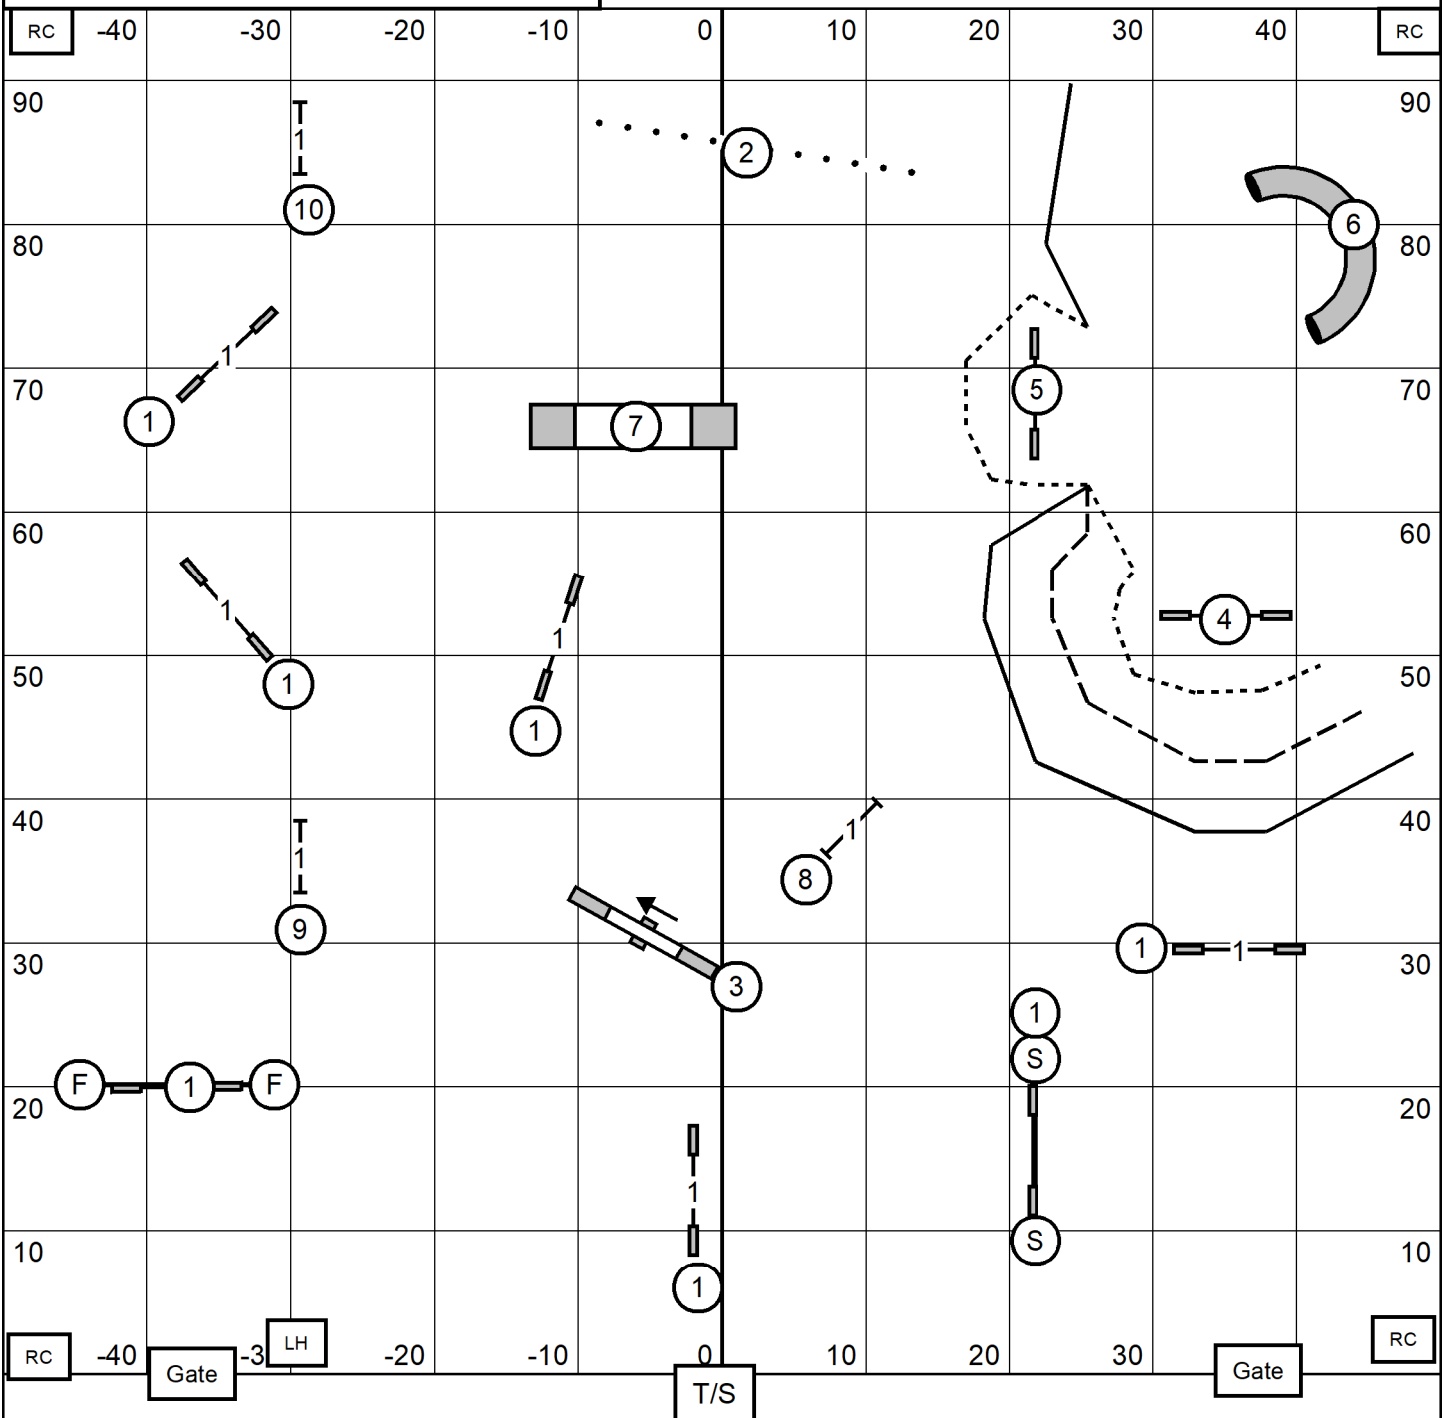

Emerald Dog Obedience Club
 Lane Events Center, Eugene, OR
 Sunday, November 5, 2023 Randy Capsel

FAST All Classes

Novice
 Send 4-5 or 5-4
 Dotted Line
 21 pts in body of course to Q

Open
 Send 4-5 or 5-4
 Dashed to Dotted Line
 26 pts in body of course to Q

Ex/Master
 Send 4-5-6 or 5-4-6
 Solid to Dotted to Solid Line
 25 pts in body of course to Q

Start and Finish Bidirectional

M/E Pts = 60; Open = 55; Nov = 50
 41 sec - P4"; 38 sec - 8", P8", P12"
 35 sec - 12", 16", P16", P20"
 32 sec - 20", 24", 26"

Must take the start jump to start the run

Emerald Dog Obedience Club

Lane Events Center, Eugene, OR

Sunday, November 5, 2023 Randy Capsel

Novice JWW

Emerald Dog Obedience Club
 Lane Events Center, Eugene, OR
 Sunday, November 5, 2023 Randy Capsel