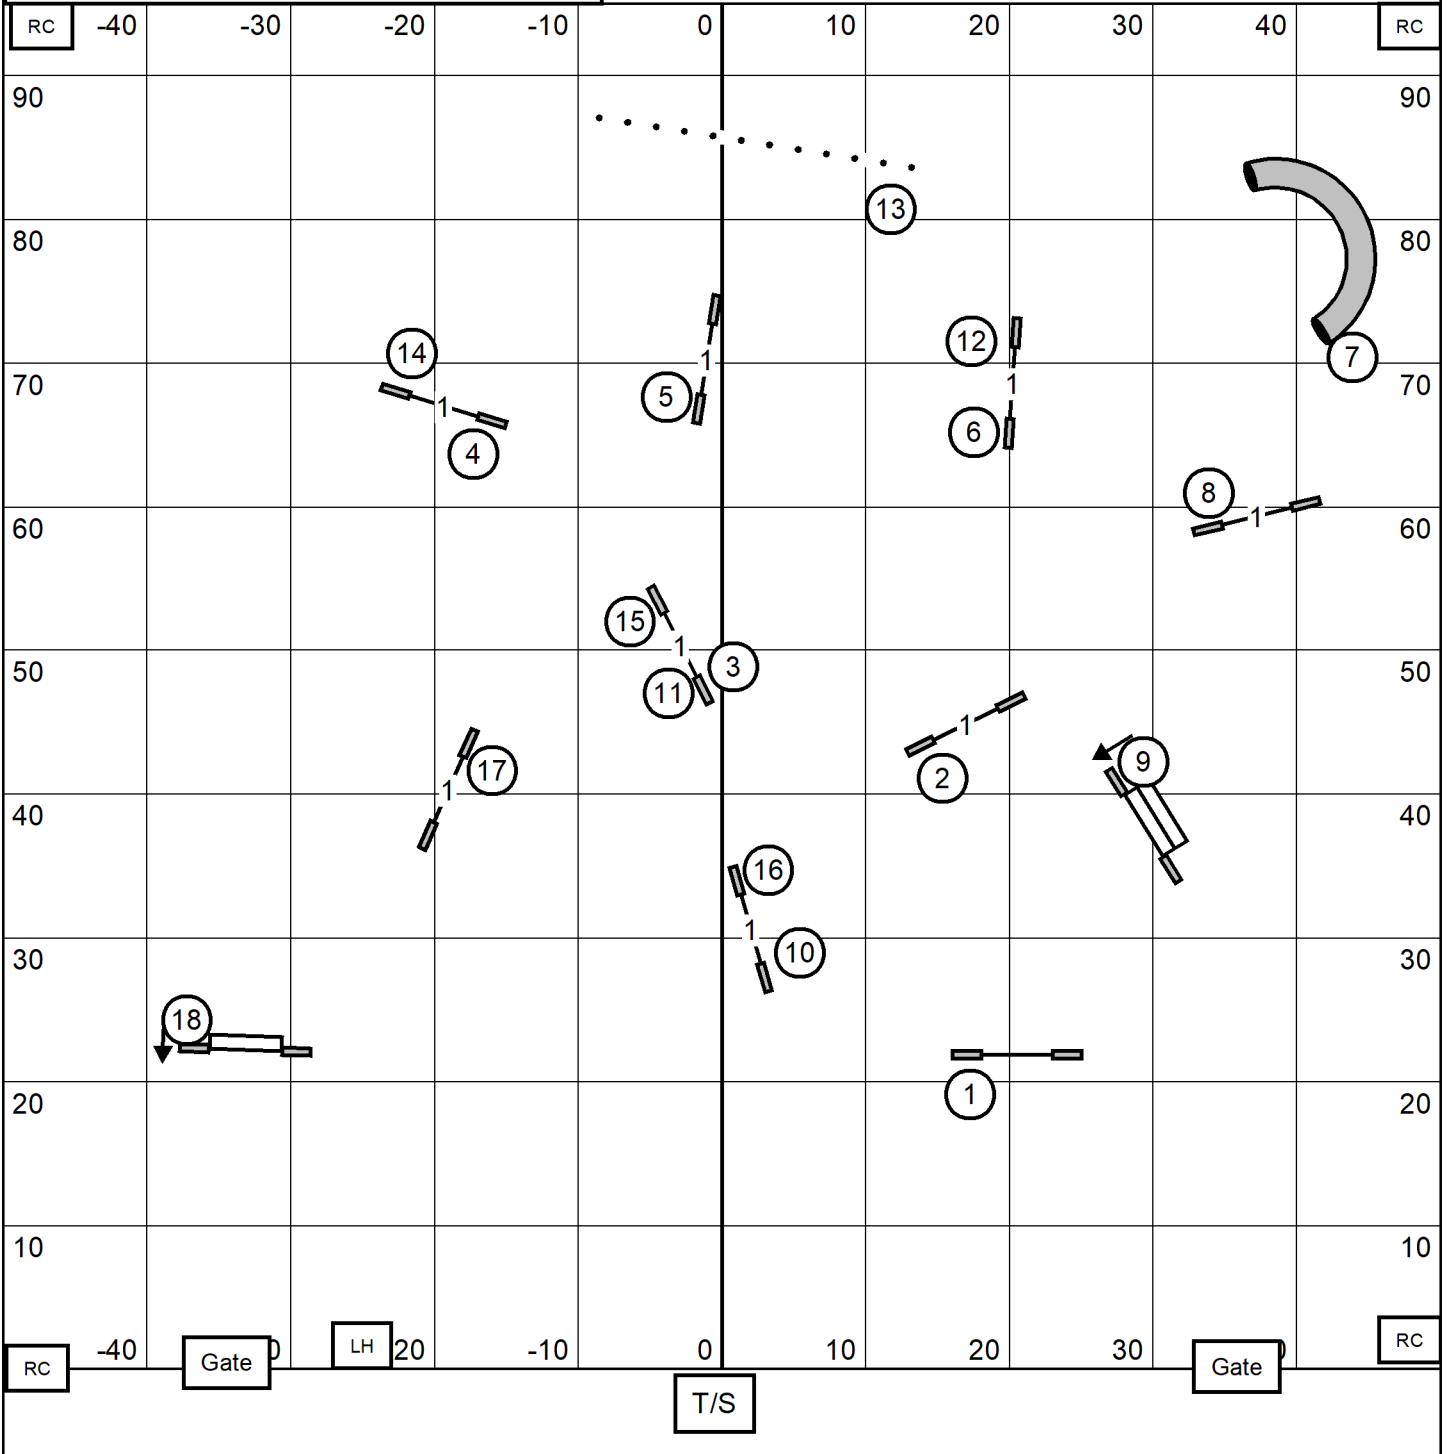

Emerald Dog Obedience Club

Lane Events Center, Eugene, OR

Sunday, November 5, 2023 Randy Capsel

Excellent/Master JWW