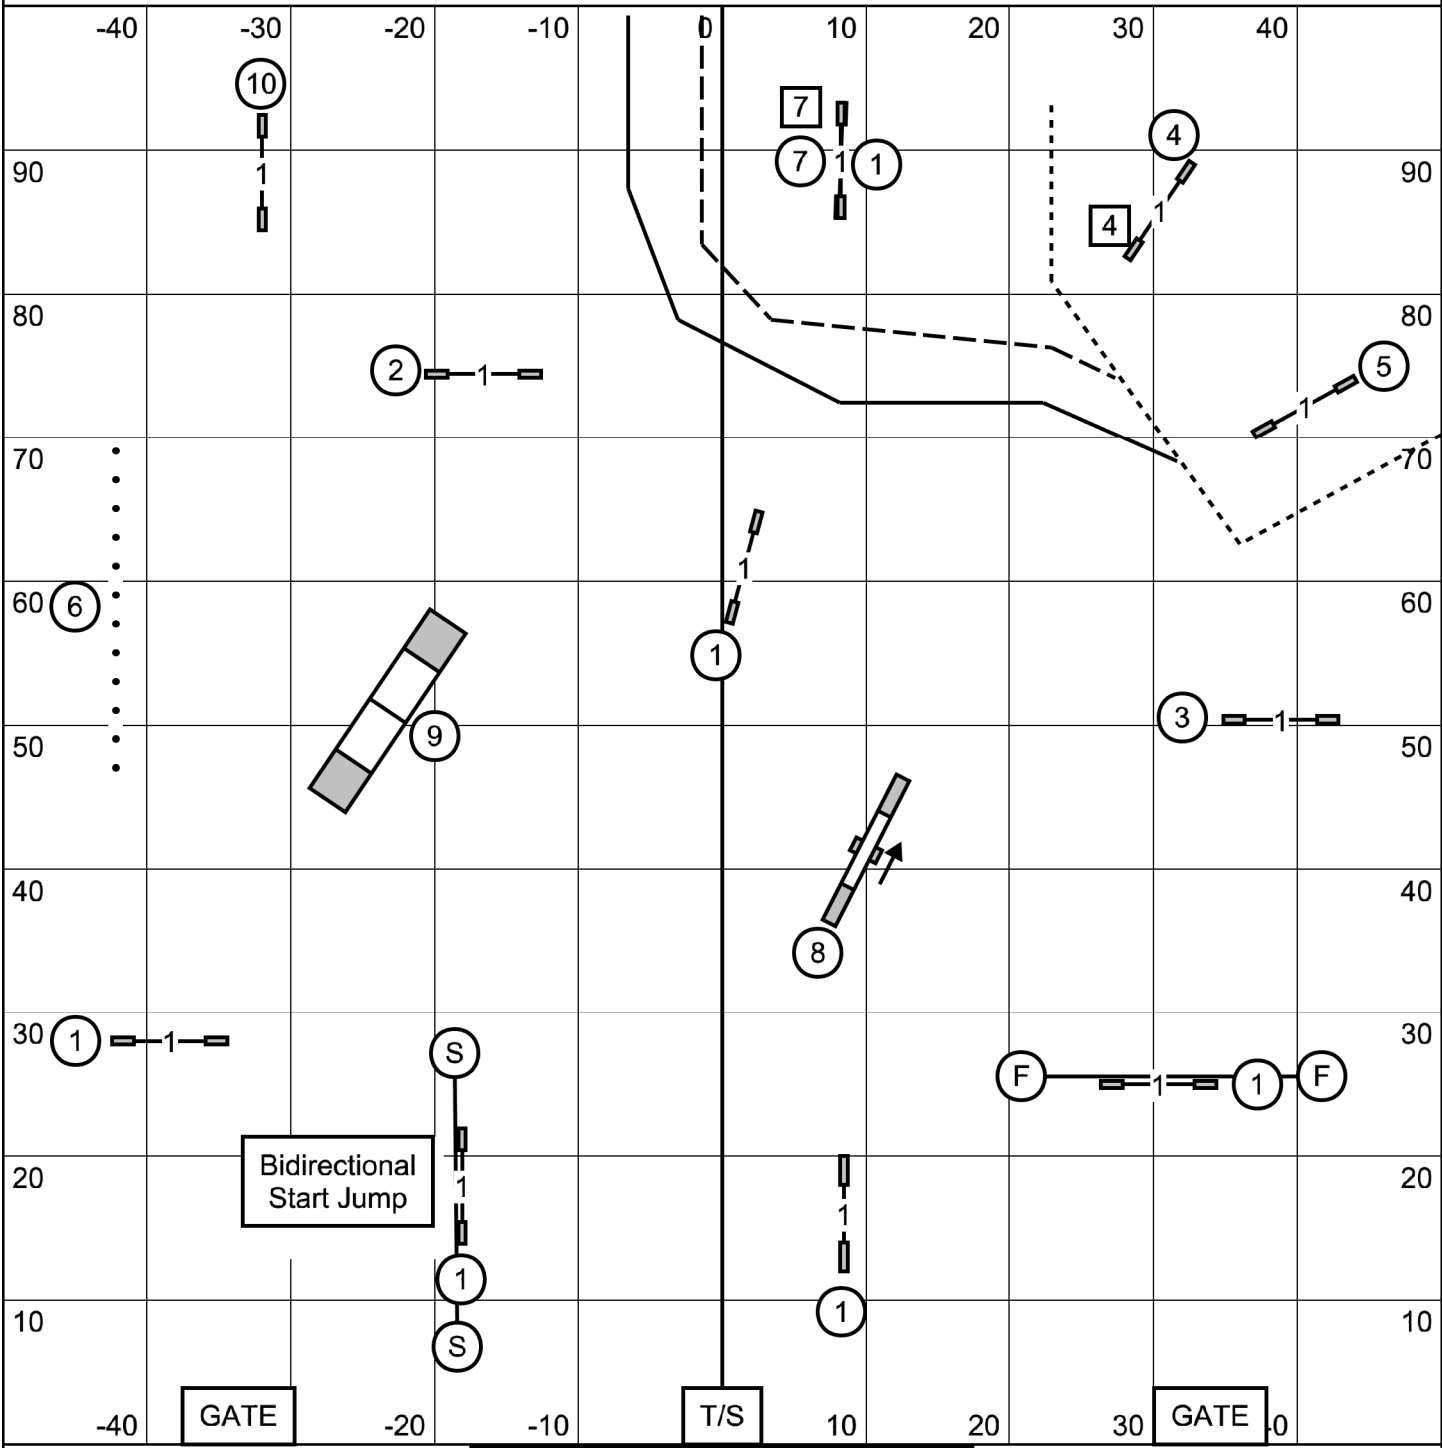

Ex/Master 7-4-1 (circles)
 Open 7-4 (squares)
 Novice 5-4 or 4-5 (circles)

Ex/Master has Solid Line
 Open has Dashed Line
 Novice has Dotted Line

Ex/Master: 60 points
 Open: 55 points
 Novice: 50 points

ALL FAST CLASSES
 Pacific NW Shetland Sheepdog Club
 Friday, November 24, 2023
 Judge: Susan Leitner

8" = 38 sec
 12"/16" = 35 sec
 20"/24"/26" = 32 sec
 (add 3 sec for Preferred)