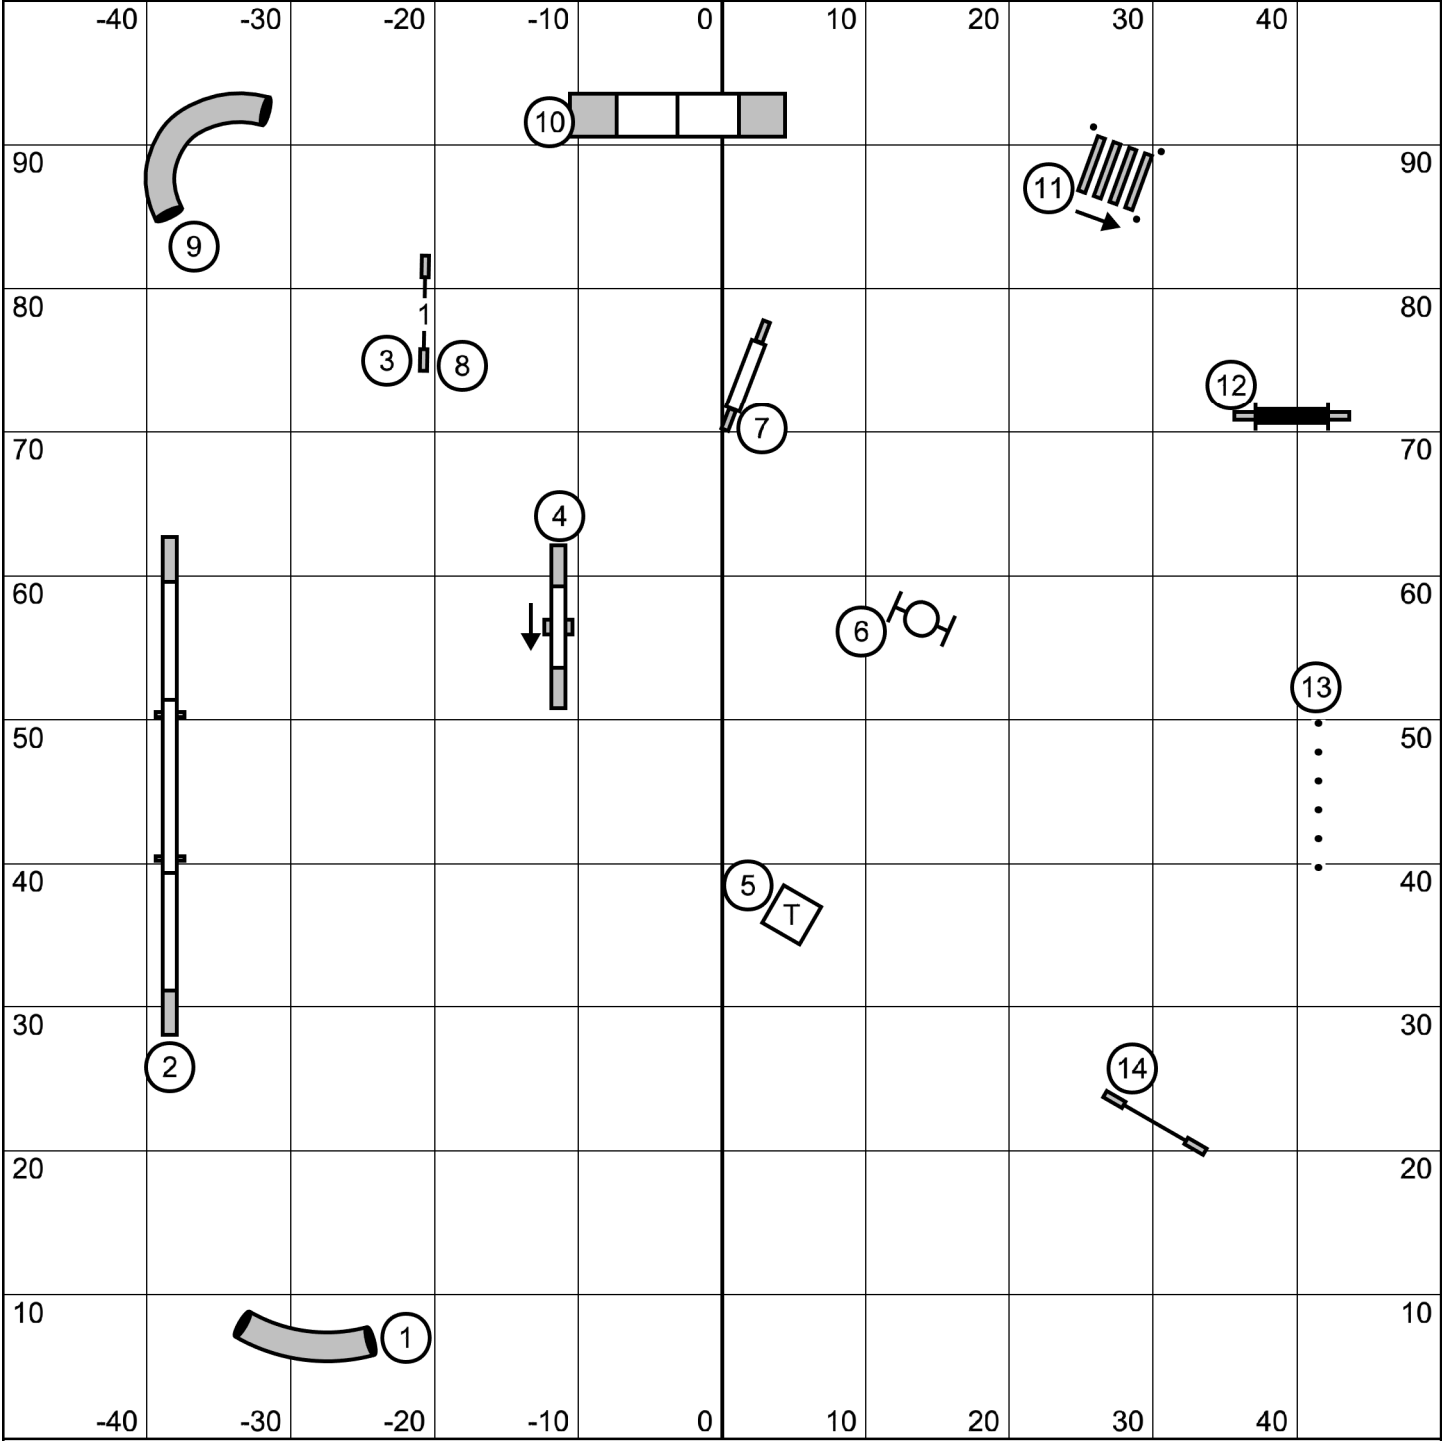

NOVICE STANDARD
 Pacific NW Shetland Sheepdog Club
 Saturday, November 25, 2023
 Judge: Susan Leitner

GATE

T/S

GATE