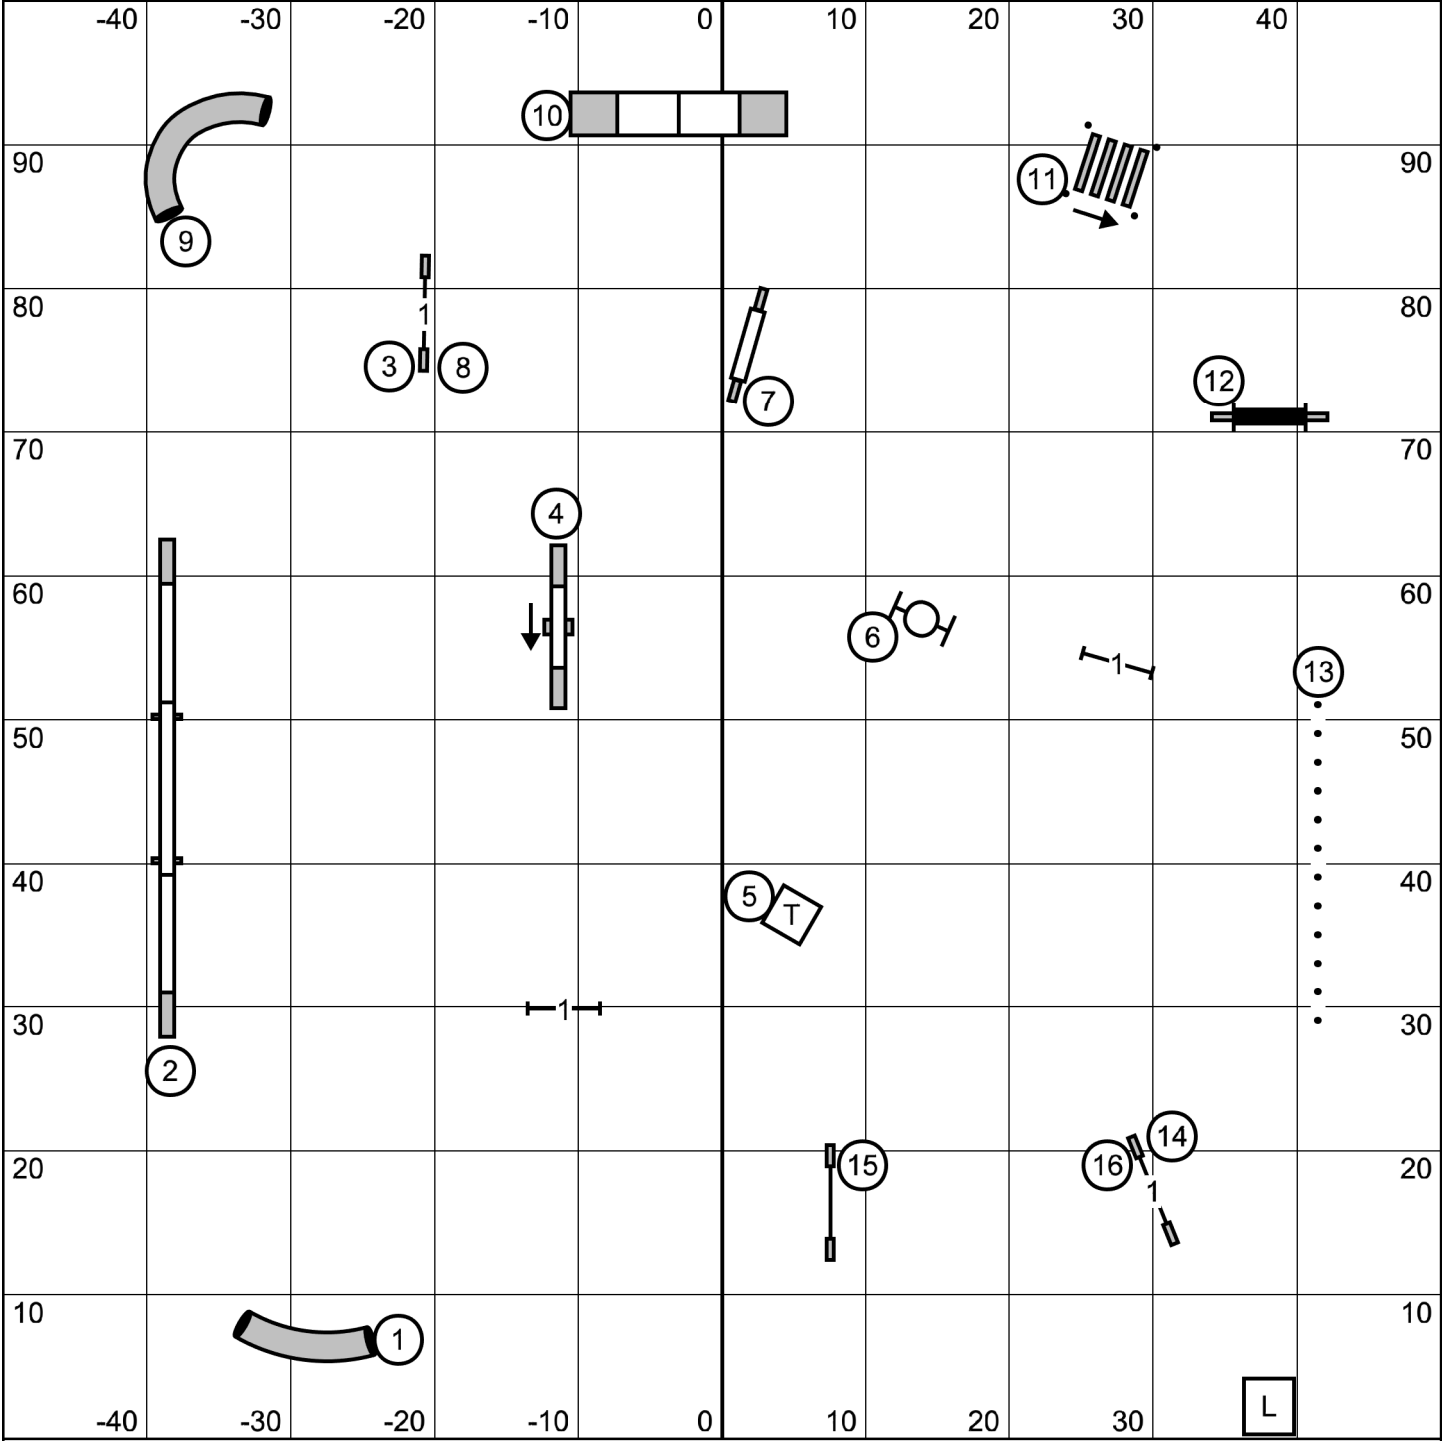

**OPEN STANDARD**  
 Pacific NW Shetland Sheepdog Club  
 Saturday, November 25, 2023  
 Judge: Susan Leitner

GATE

T/S

GATE

L