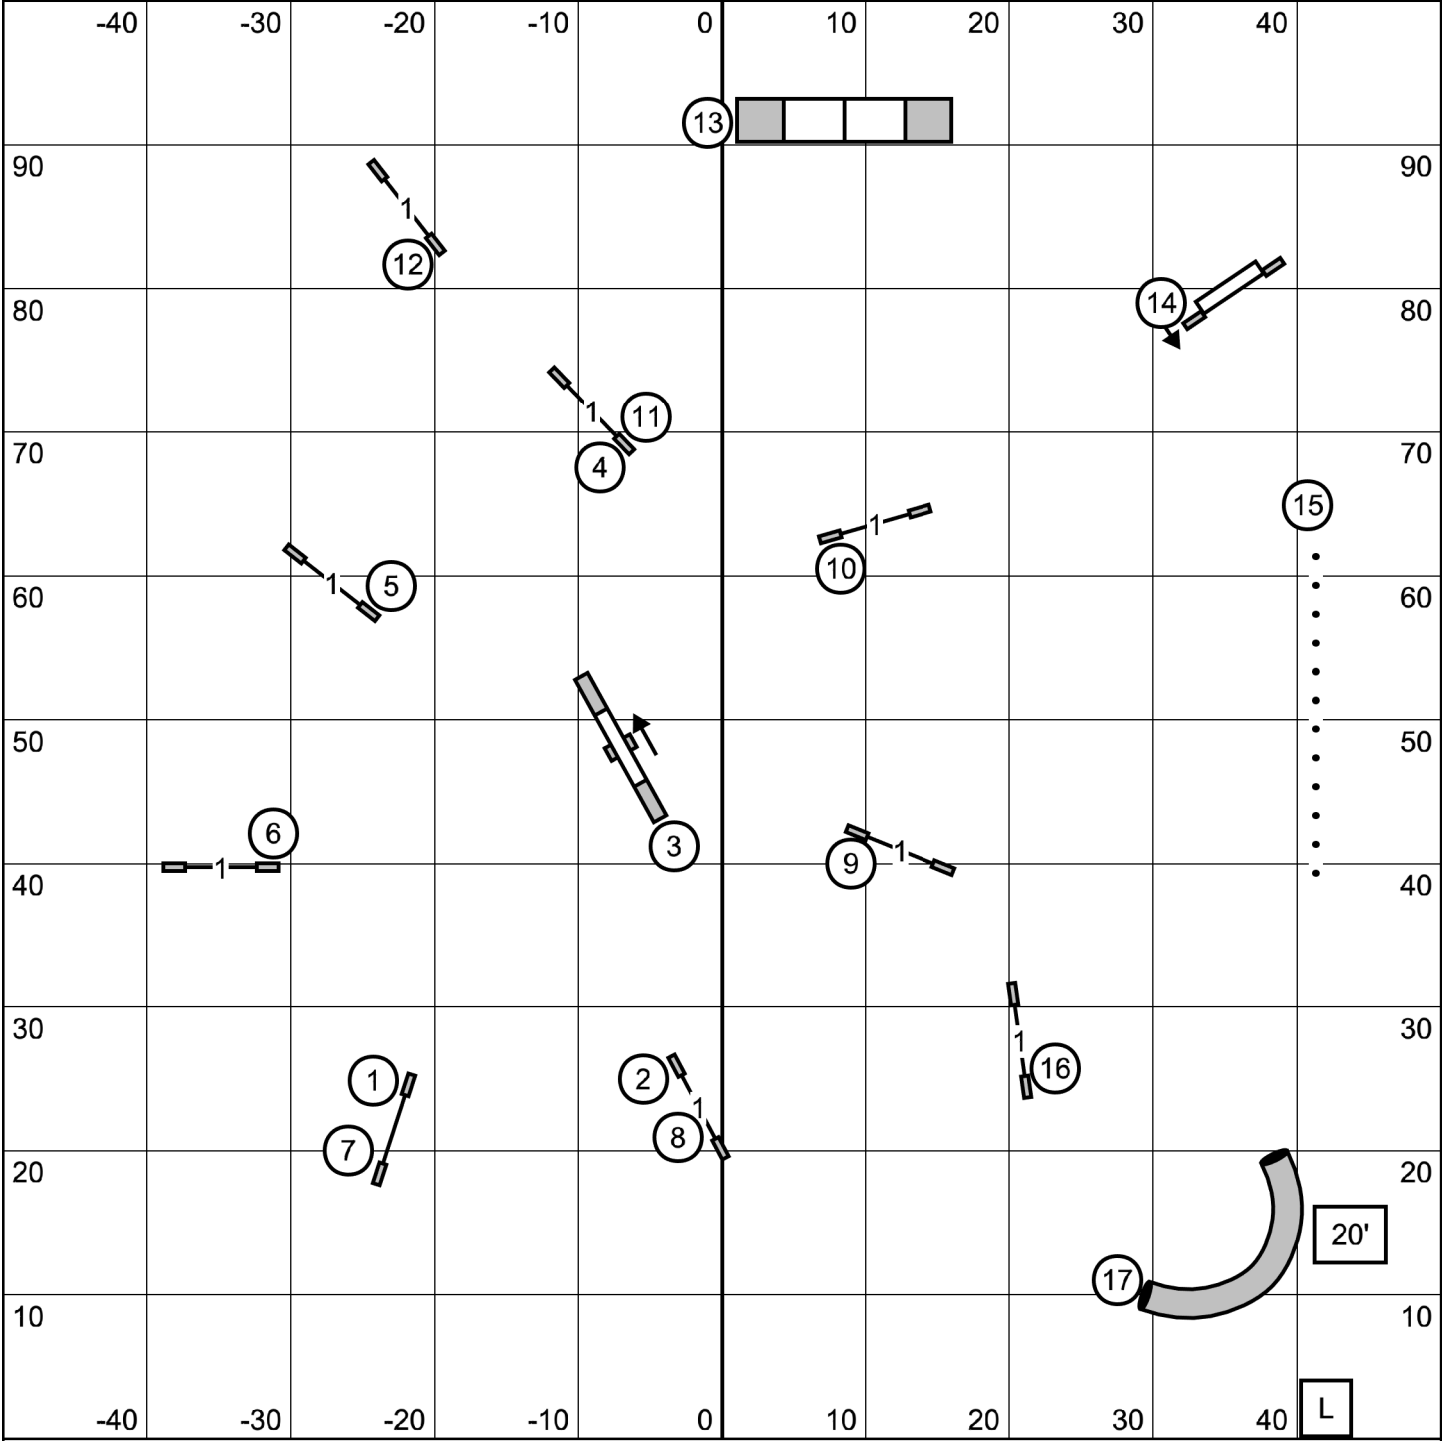

TIME 2 BEAT
 Pacific NW Shetland Sheepdog Club
 Saturday, November 25, 2023
 Judge: Susan Leitner

GATE

T/S

GATE