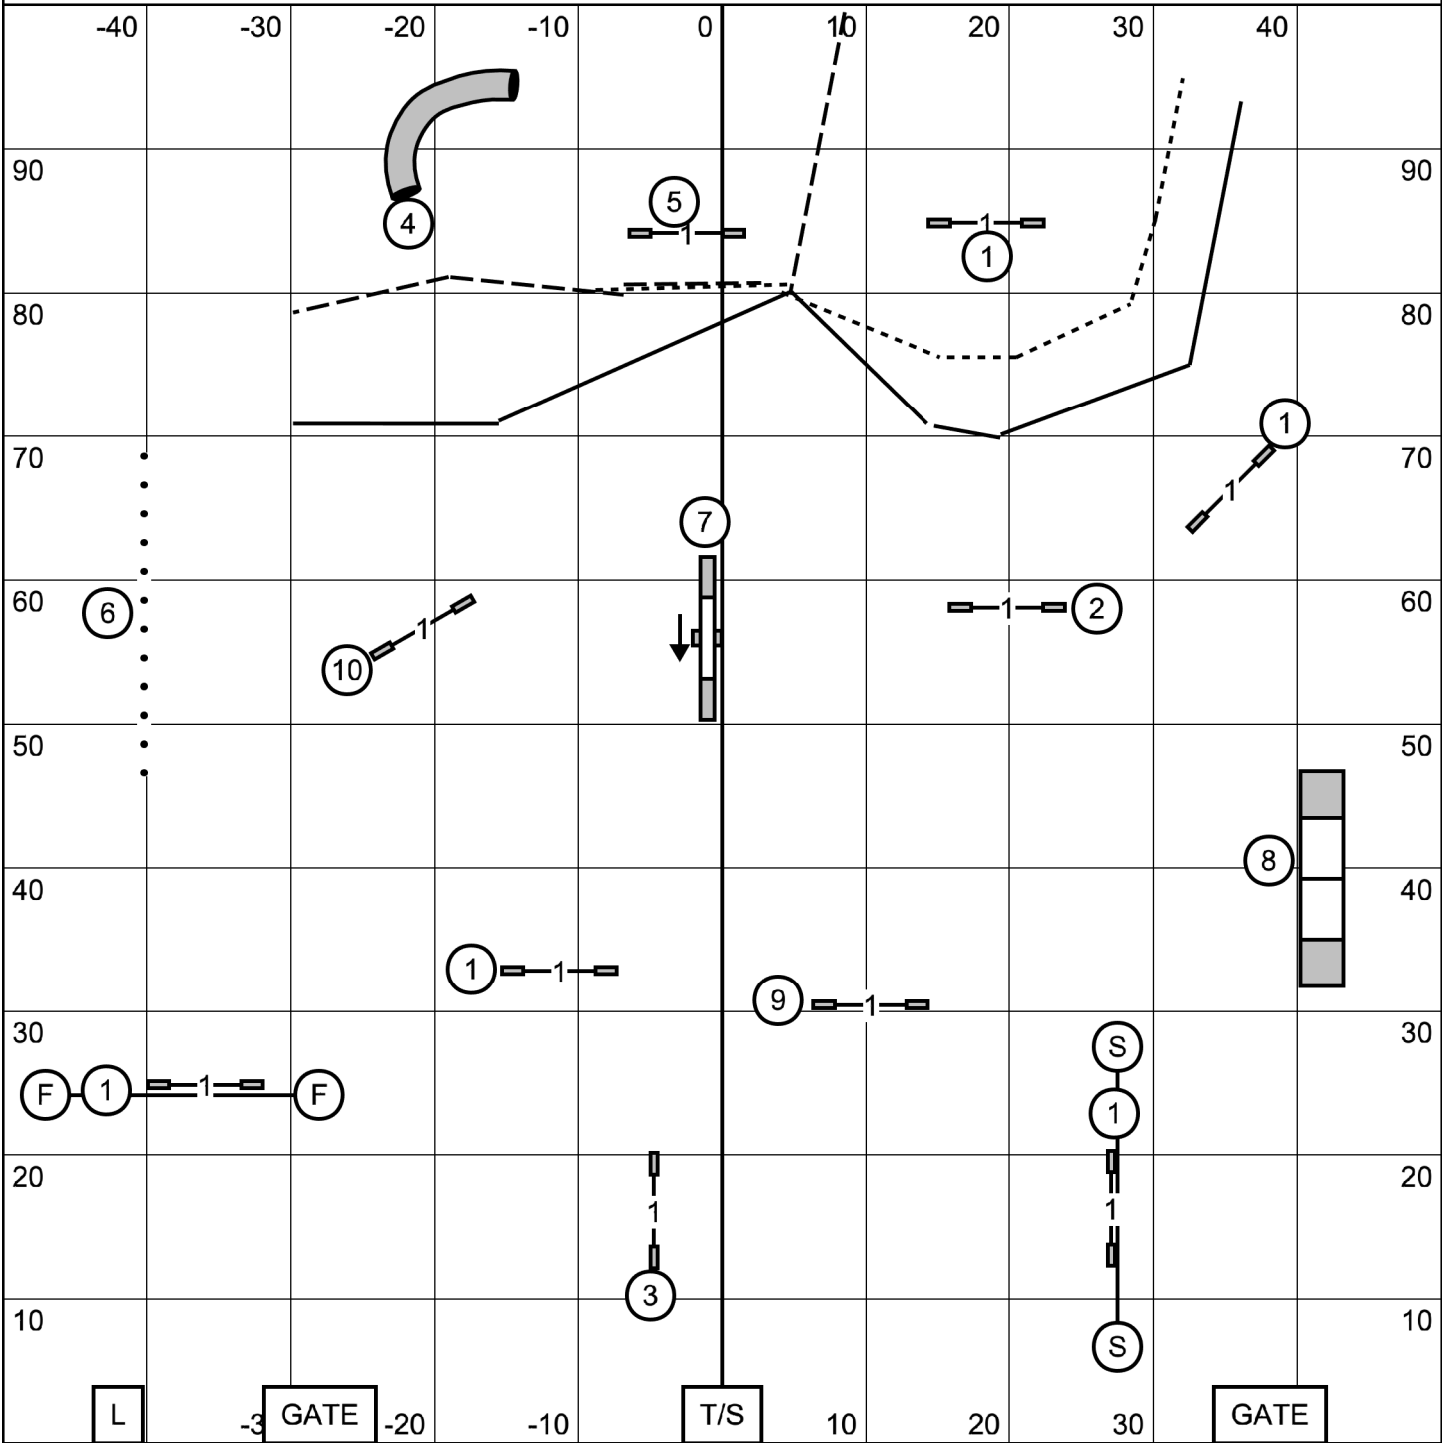

Ex/Master: 60 points
 Open: 55 points
 Novice: 50 points

8" = 38 sec
 12"/16" = 35 sec
 20"/24"/26" = 32 sec
 (add 3 sec for Preferred)

Ex/Master 1-5-4 (Solid Line)
 Open 1-5 (Dotted/Dashed Line)
 Novice 4-5 (Dashed line)

ALL FAST CLASSES
 Pacific NW Shetland Sheepdog Club
 Sunday, November 26, 2023
 Judge: Susan Leitner