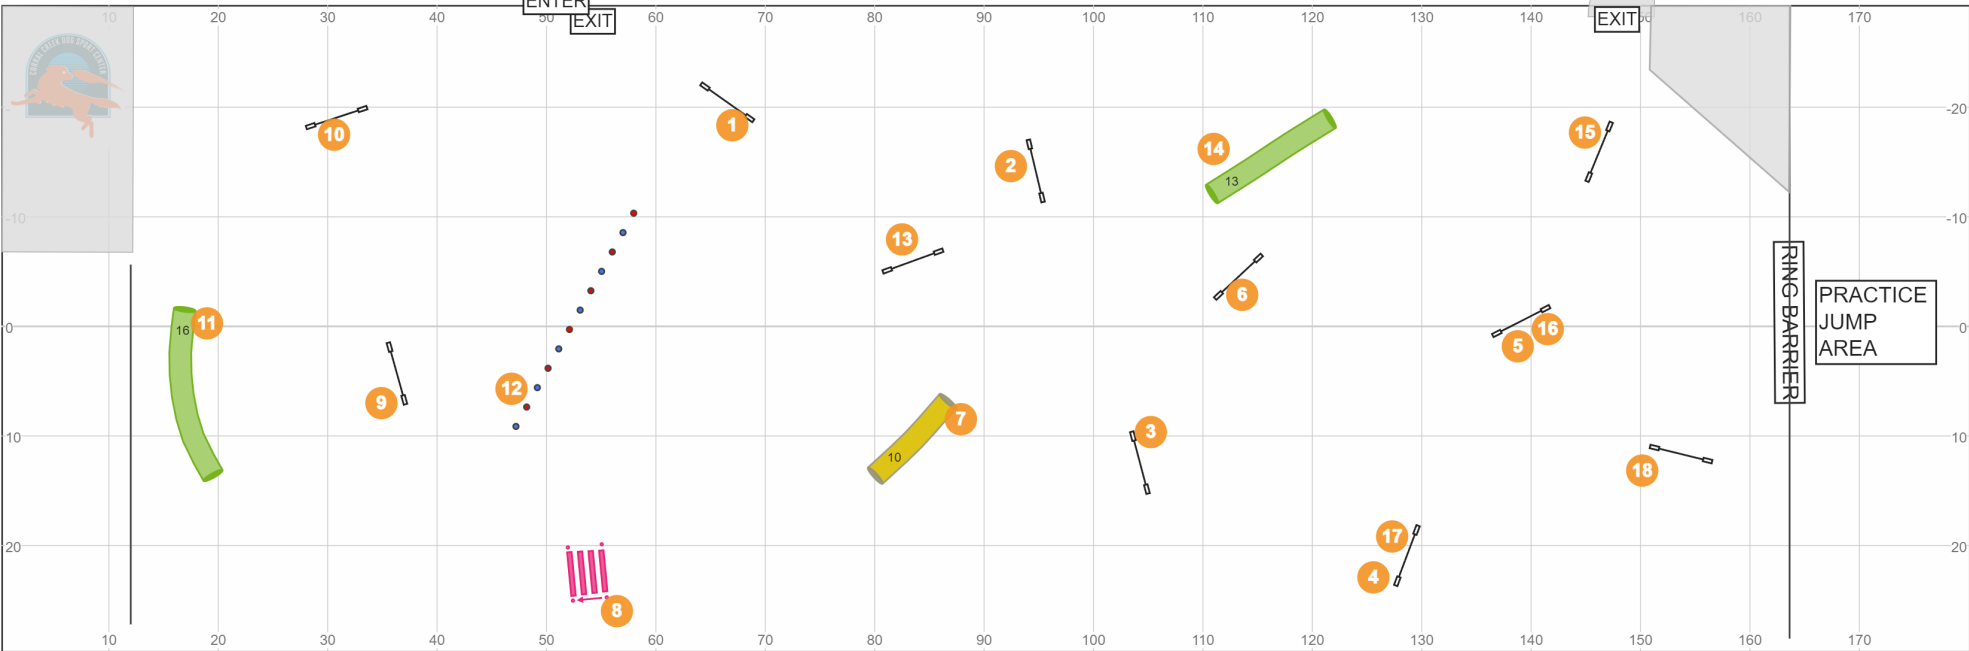

Willamette Valley ESSA 11/12/23 Level 2 jumpers - Designer:Jan Egil Eide/ Judge:S. Leitner

Path length (ft):542.8

[www.smarteragility.com](http://www.smarteragility.com)

Nov 7, 2023 11:23 AM (v6.12.0)