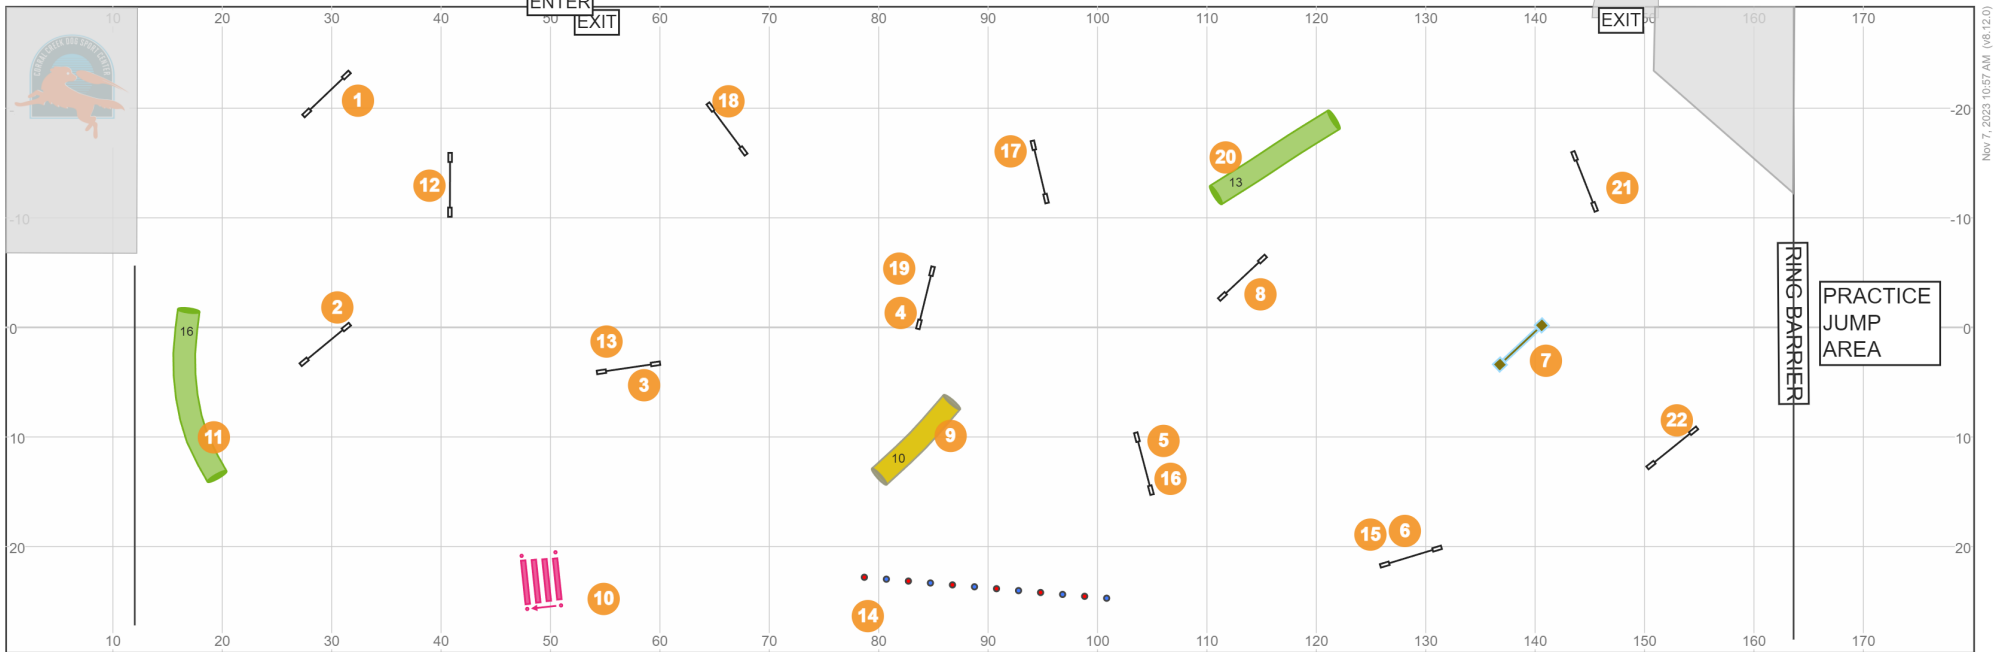

Williamette Valley ESSA 11/12/23 Level 3 Jumpers Designer:Jan Egil Eide;Judge:S. Leitner no

Path length (ft):672.1

[www.smarteragility.com](http://www.smarteragility.com)

Nov 7, 2023 10:57 AM (v6.12.0)