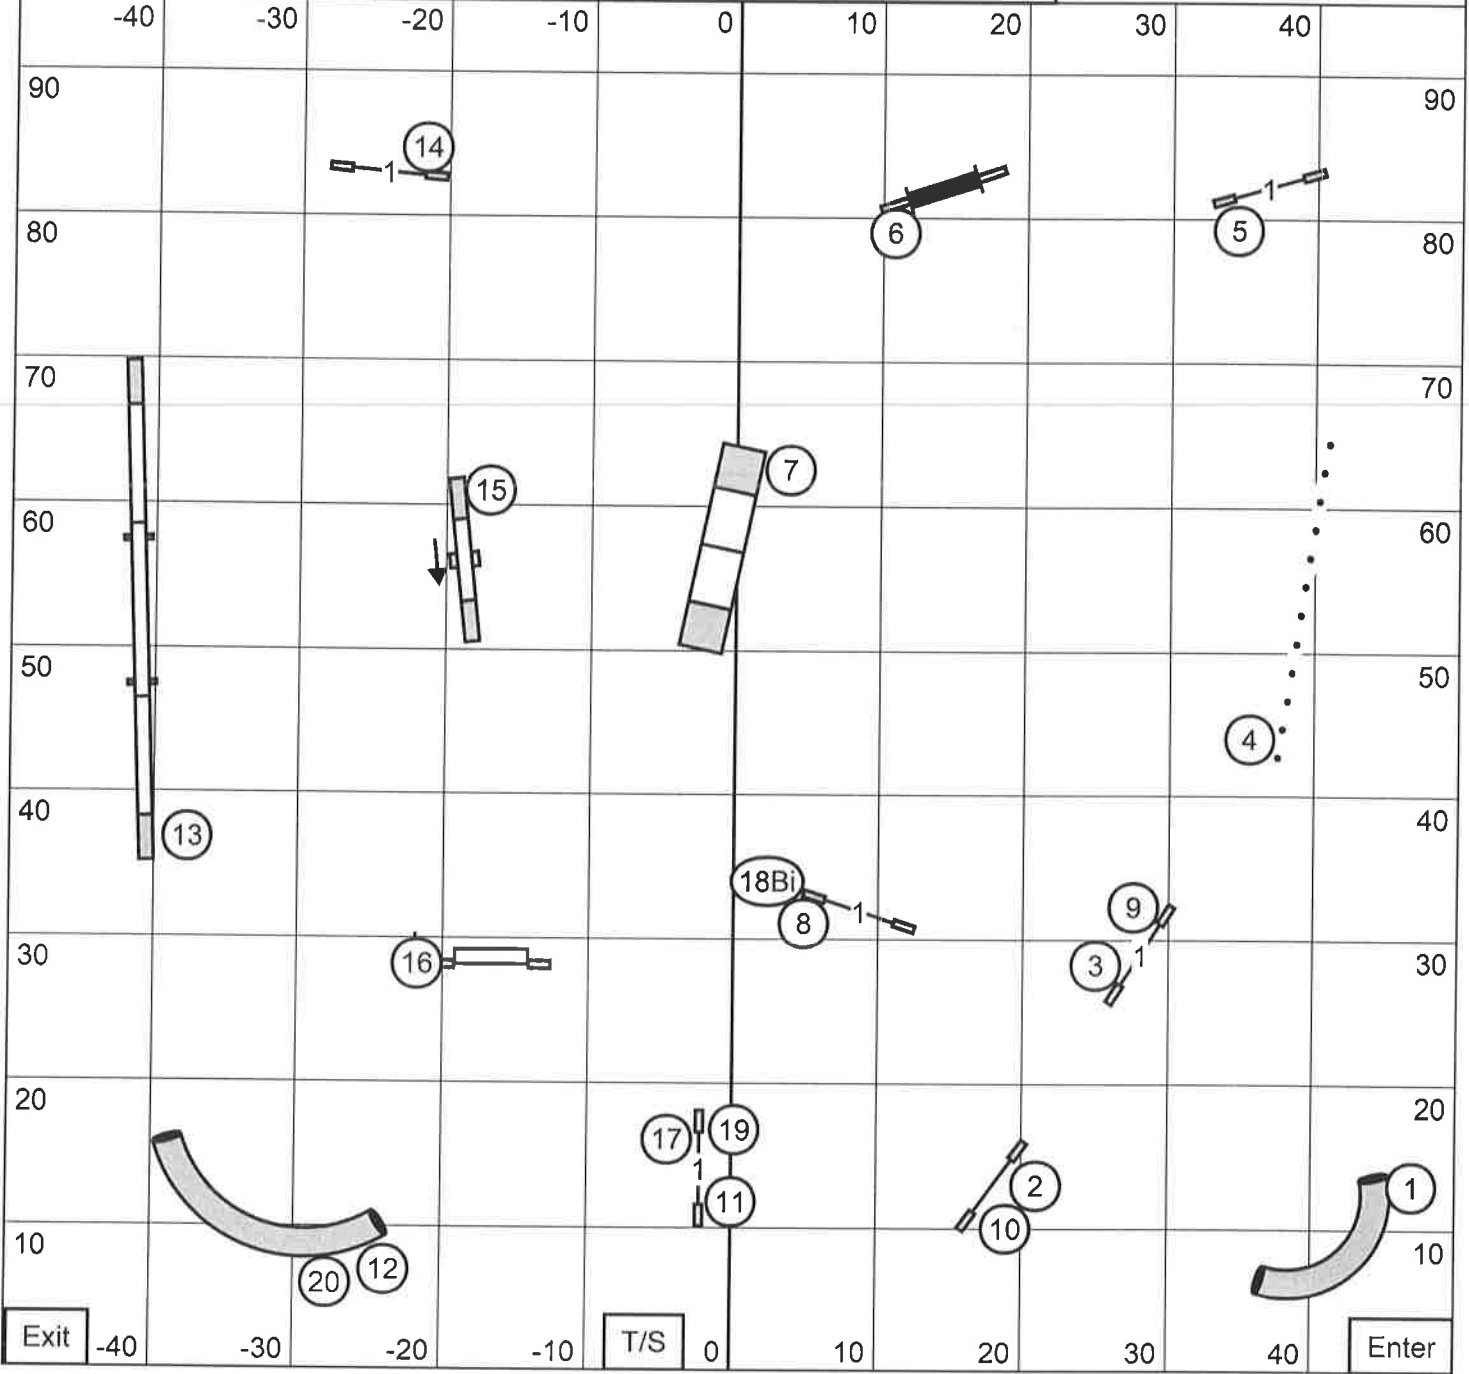

T2B

Saturday, November 18, 2023
Mt Hood Doberman Pinscher Club Ridgefield, WA
Tracy Mazur-Judge

Premier Standard

Saturday, November 18, 2023
Mt Hood Doberman Pinscher Club Ridgefield, WA
Tracy Mazur-Judge

Master/Excellent Standard

Saturday, November 18, 2023
 Mt Hood Doberman Pinscher Club Ridgefield, WA
 Tracy Mazur-Judge

Open Standard

Saturday, November 18, 2023
Mt Hood Doberman Pinscher Club Ridgefield, WA
Tracy Mazur-Judge

Novice Standard

Saturday, November 18, 2023
Mt Hood Doberman Pinscher Club Ridgefield, WA
Tracy Mazur-Judge

Enter 40 -30 -20 -10 T/S 0 10 20 30 40 Exit