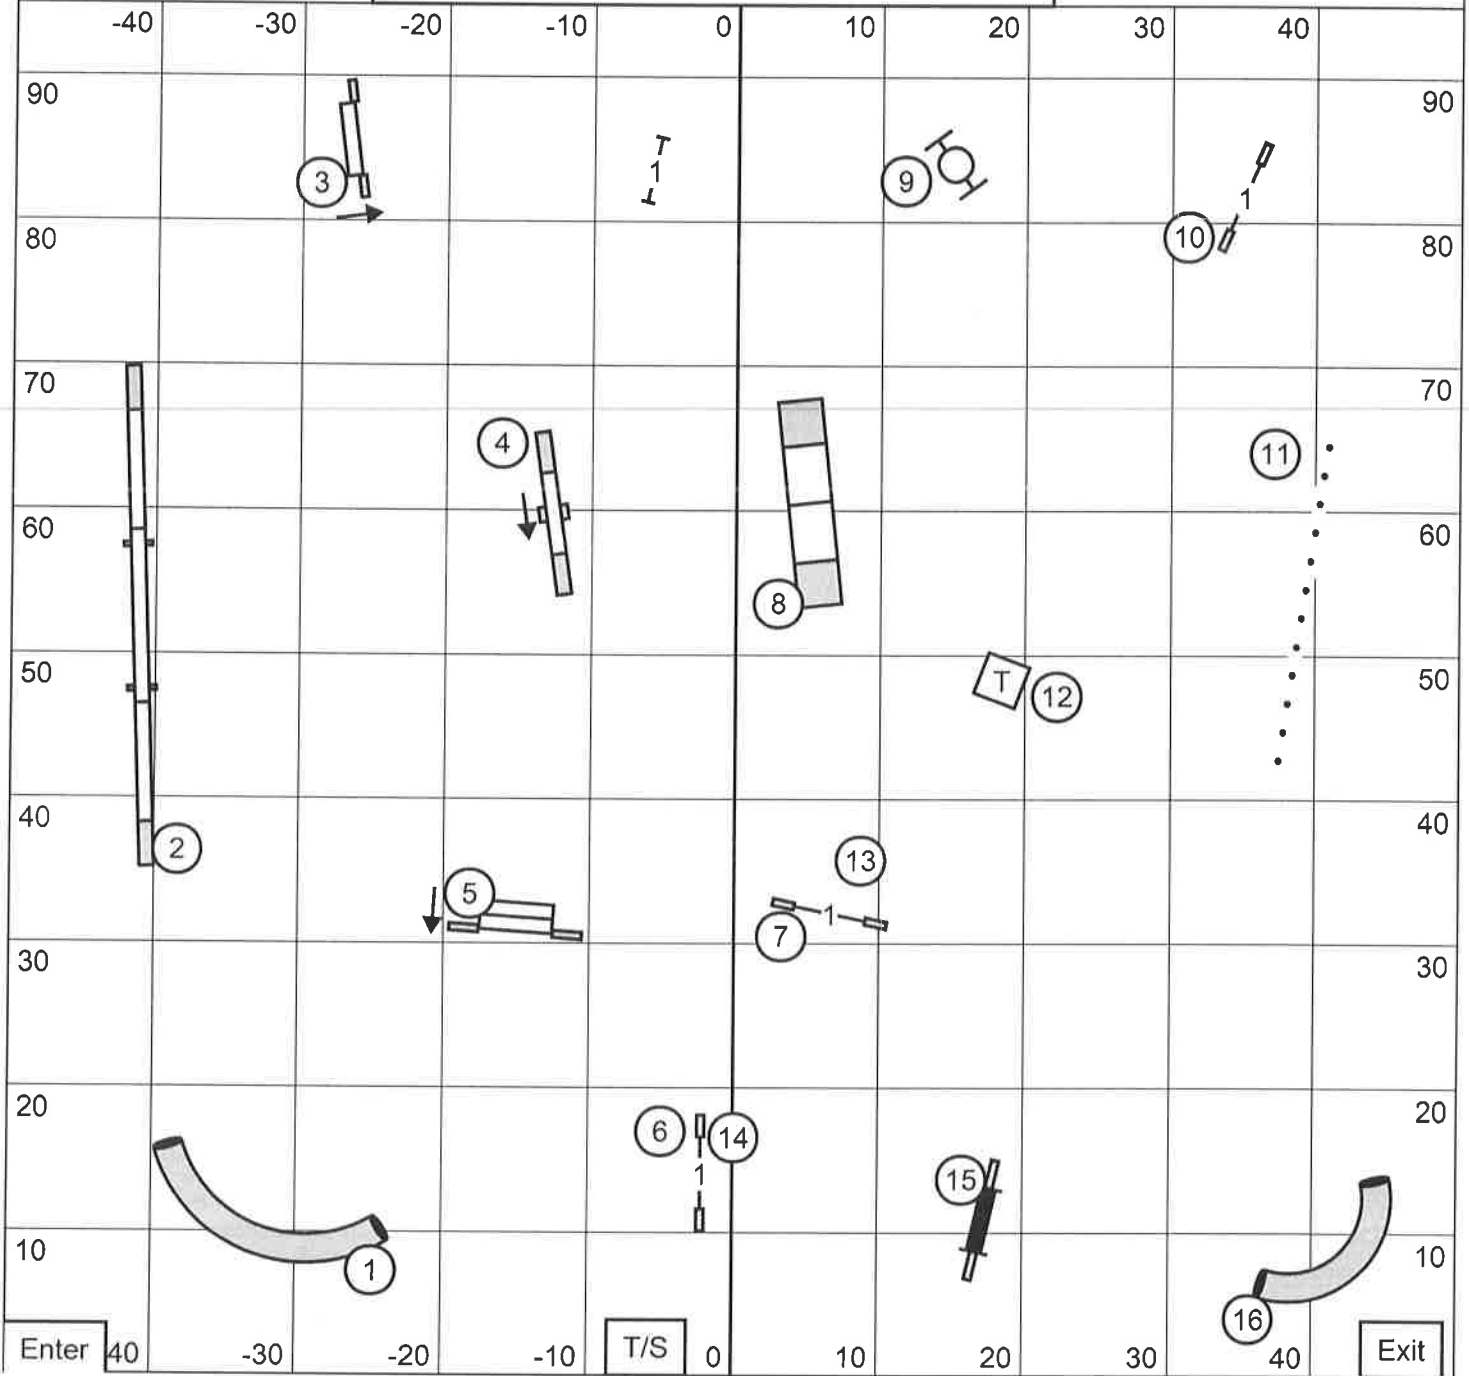

Novice Standard

Saturday, November 18, 2023
Mt Hood Doberman Pinscher Club Ridgefield, WA
Tracy Mazur-Judge

Enter 40 -30 -20 -10 T/S 0 10 20 30 40 Exit