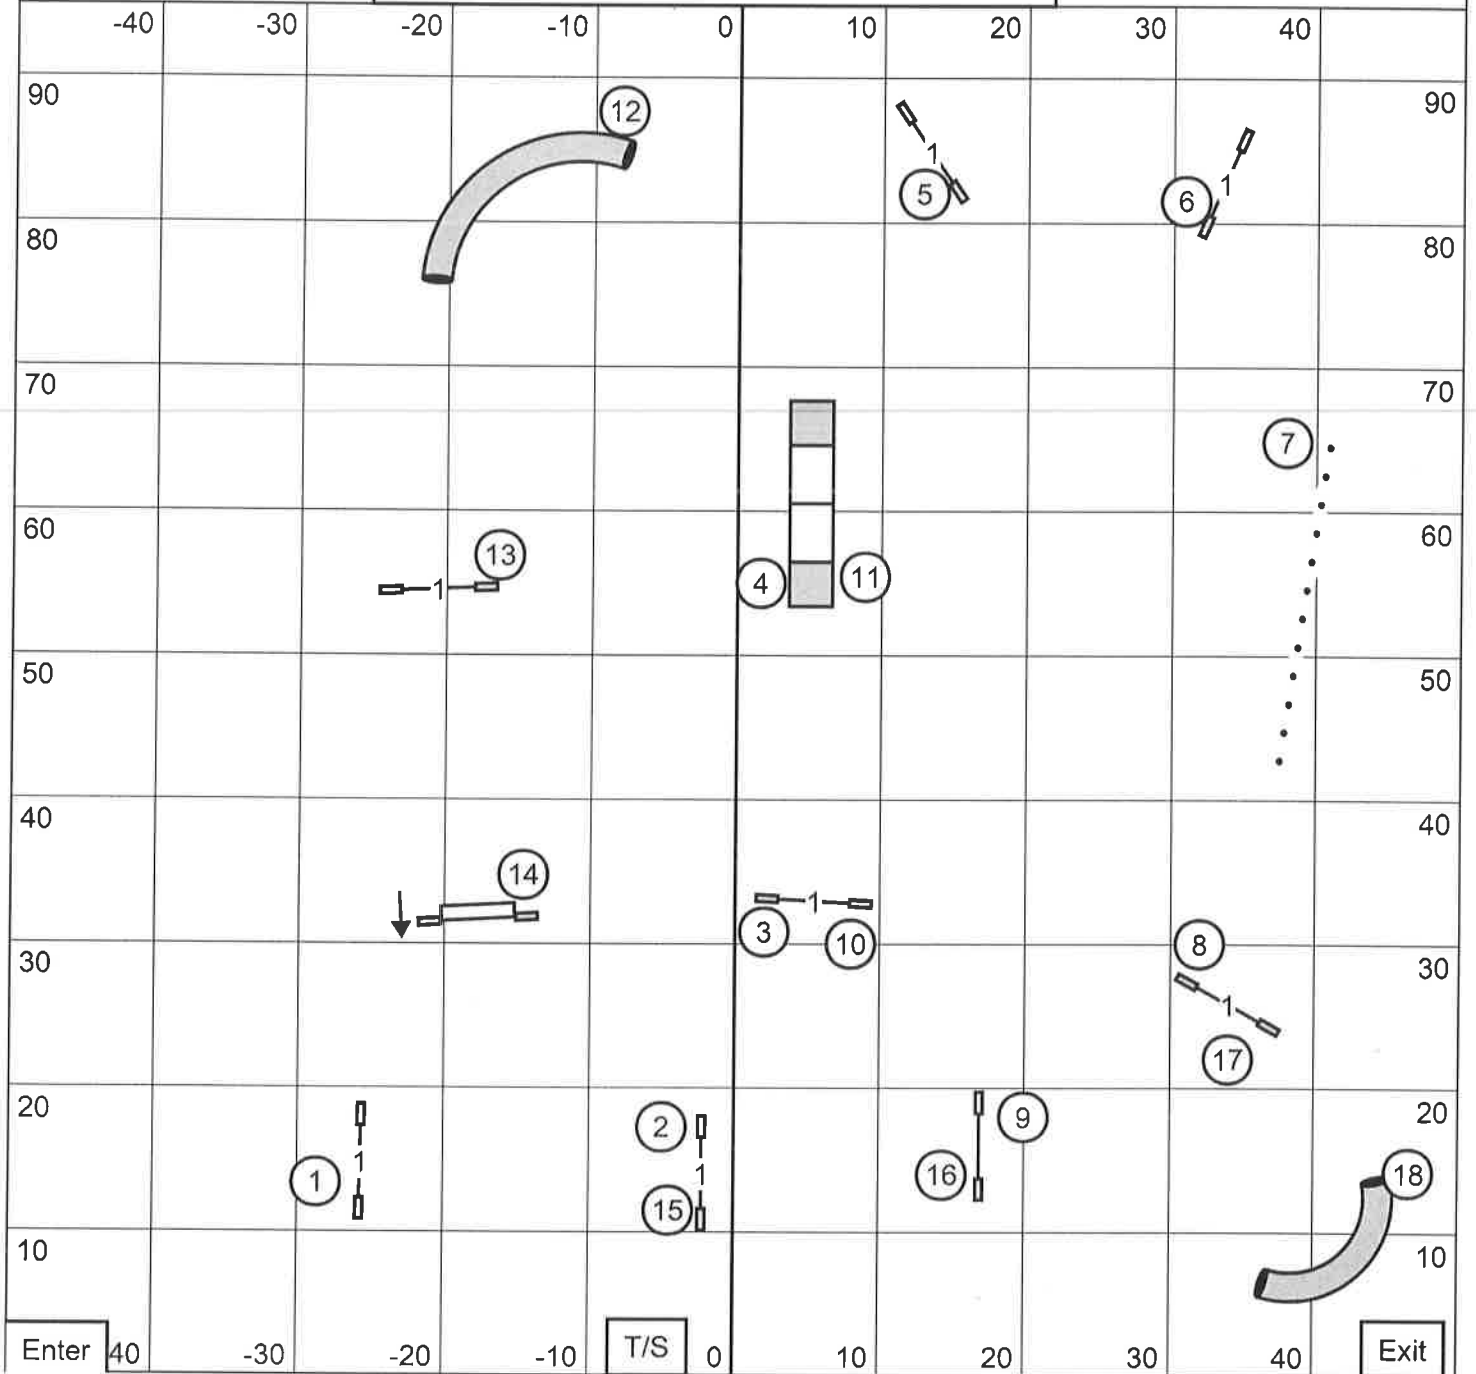

T2B

Saturday, November 18, 2023
Mt Hood Doberman Pinscher Club Ridgefield, WA
Tracy Mazur-Judge