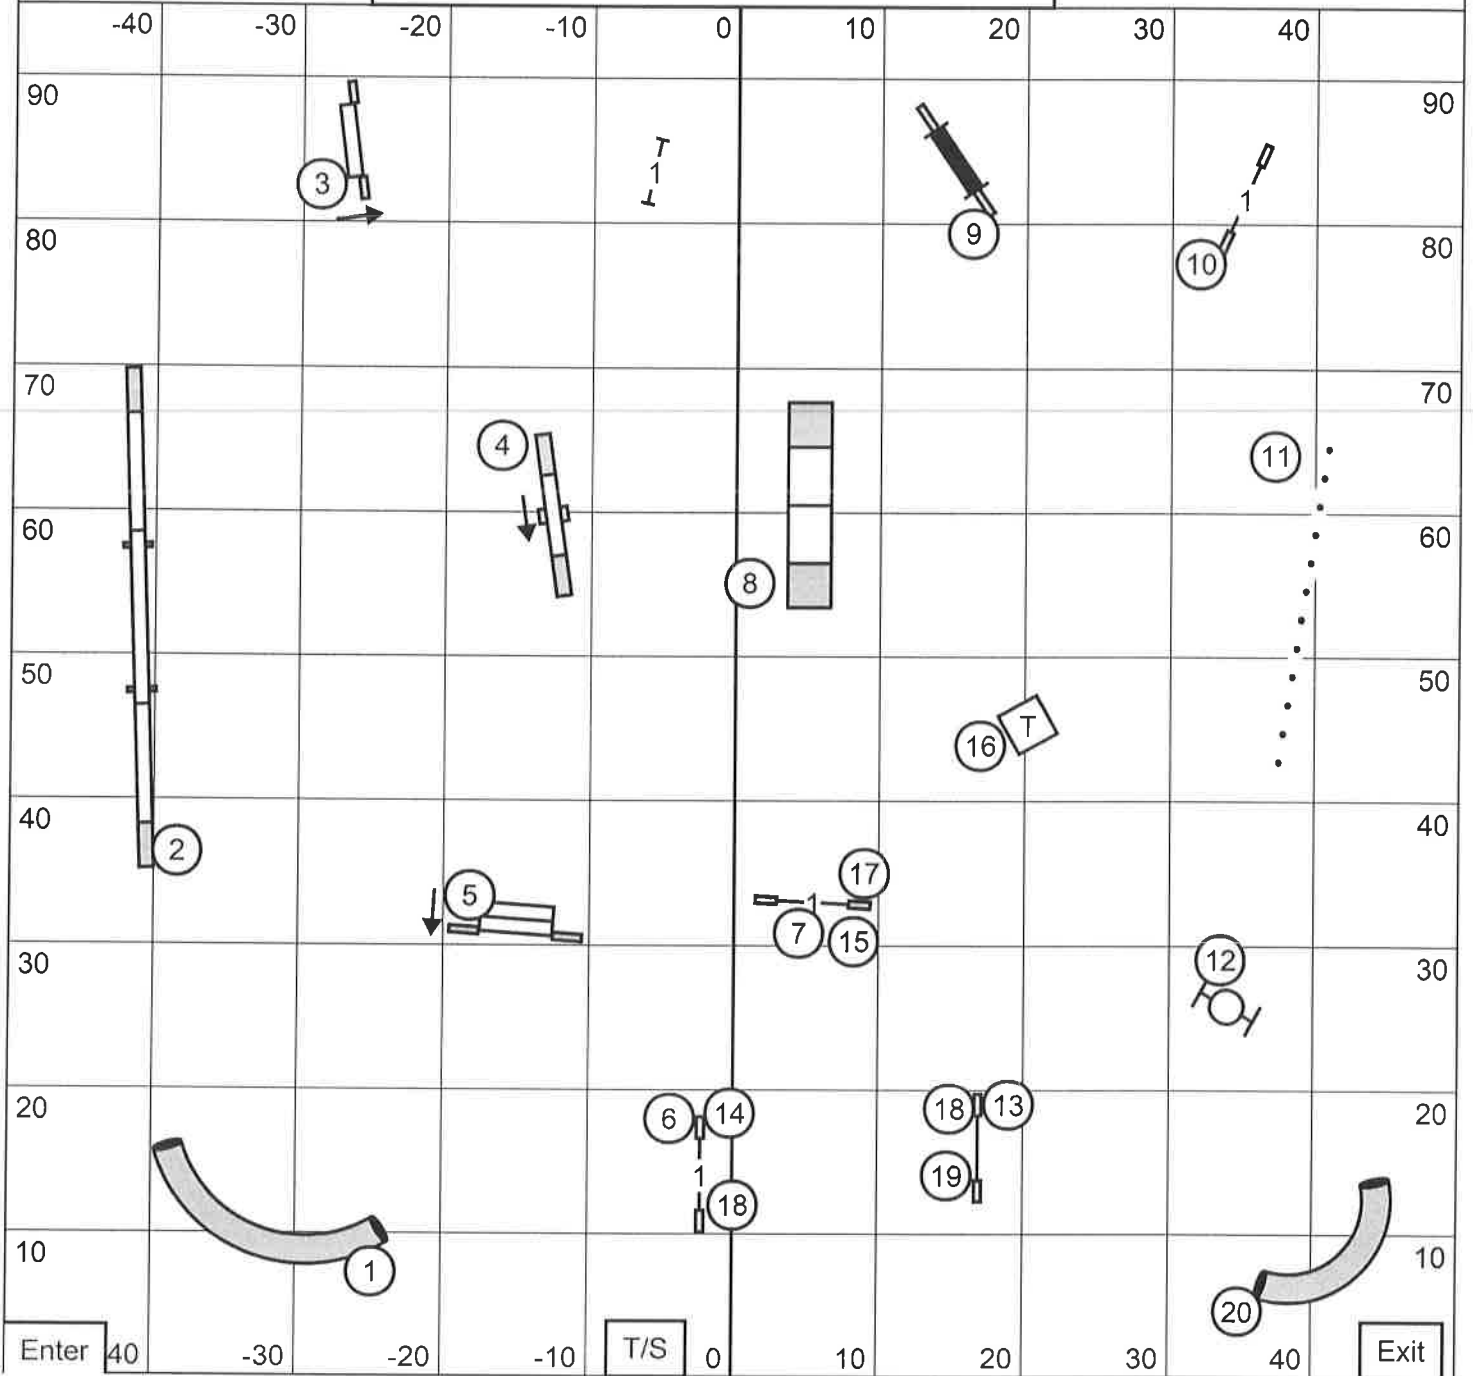

T2B

Saturday, November 18, 2023
Mt Hood Doberman Pinscher Club Ridgefield, WA
Tracy Mazur-Judge

Premier Standard

Saturday, November 18, 2023
Mt Hood Doberman Pinscher Club Ridgefield, WA
Tracy Mazur-Judge

Master/Excellent Standard

Saturday, November 18, 2023
 Mt Hood Doberman Pinscher Club Ridgefield, WA
 Tracy Mazur-Judge

Open Standard

Saturday, November 18, 2023
Mt Hood Doberman Pinscher Club Ridgefield, WA
Tracy Mazur-Judge

Novice Standard

Saturday, November 18, 2023
Mt Hood Doberman Pinscher Club Ridgefield, WA
Tracy Mazur-Judge

Enter 40 -30 -20 -10 T/S 0 10 20 30 40 Exit