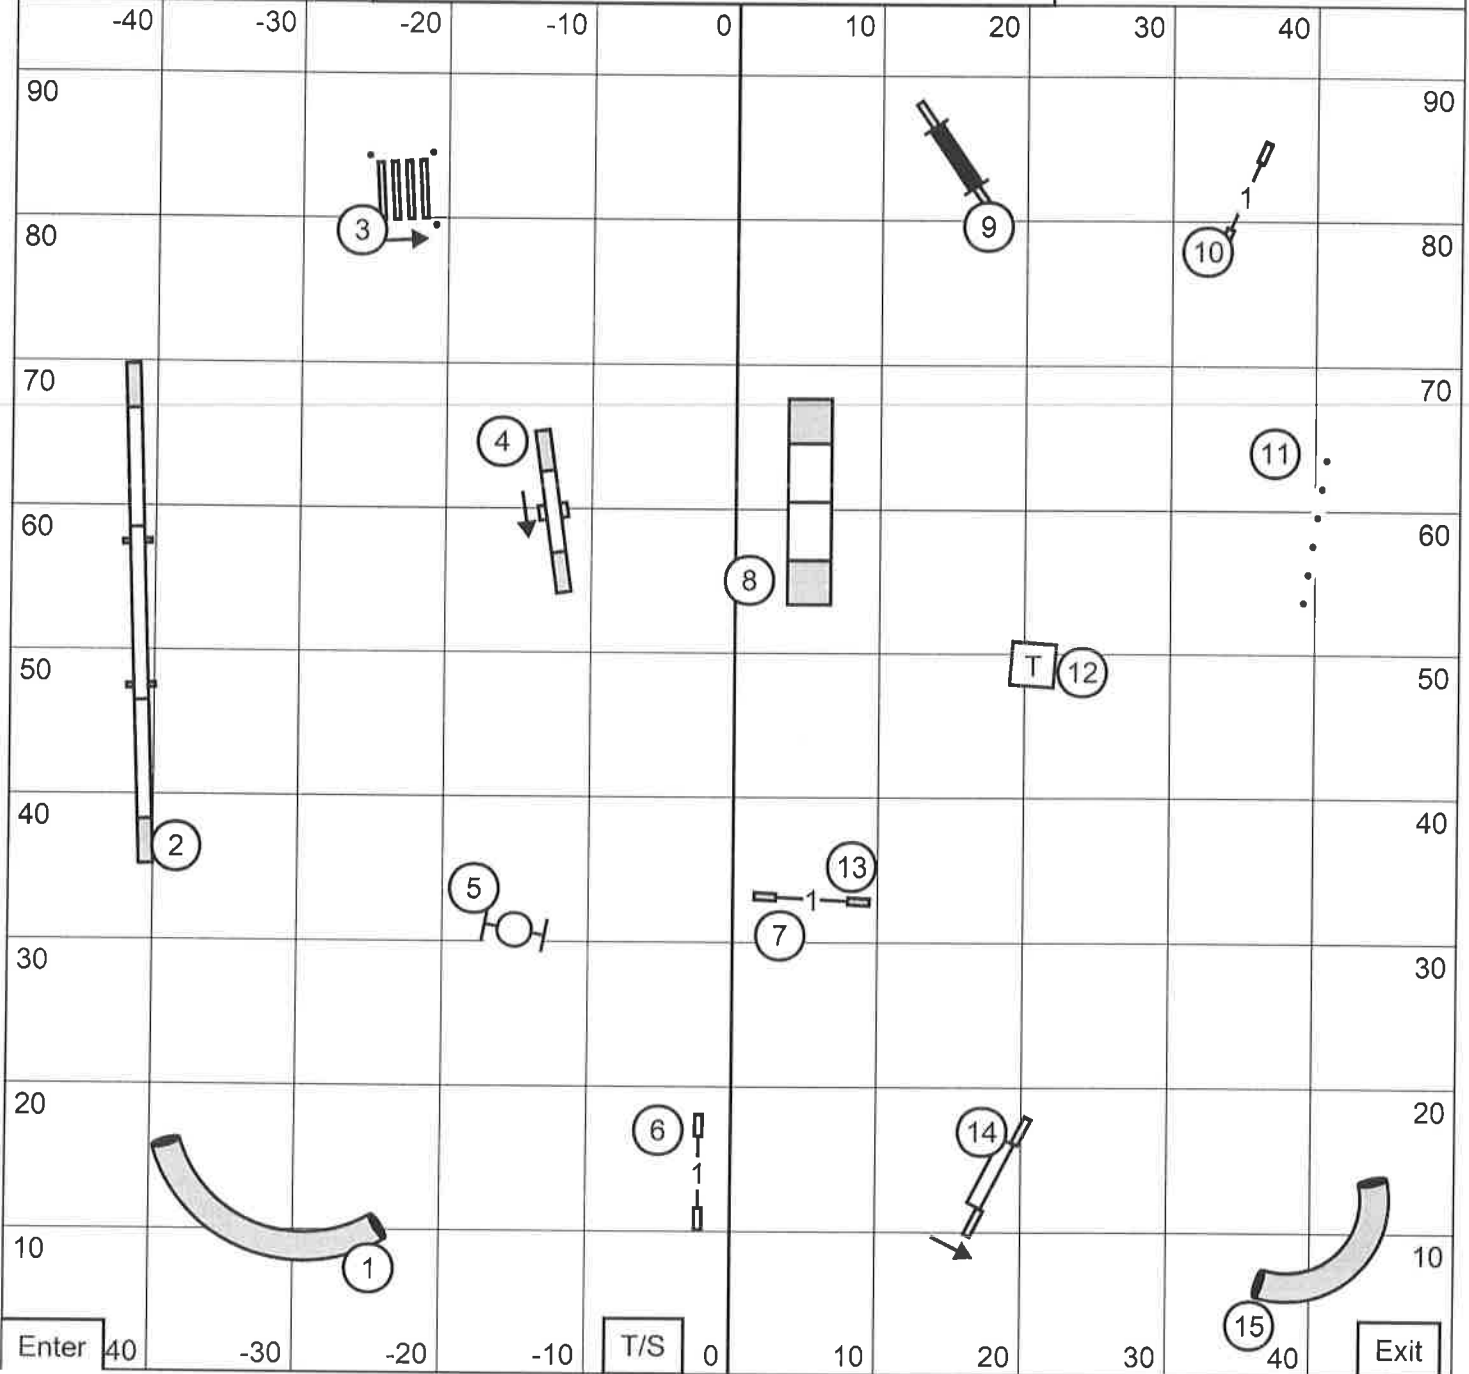

Novice Standard

Saturday, November 18, 2023
Mt Hood Doberman Pinscher Club Ridgefield, WA
Tracy Mazur-Judge

Enter 40 -30 -20 -10 T/S 0 10 20 30 40 Exit