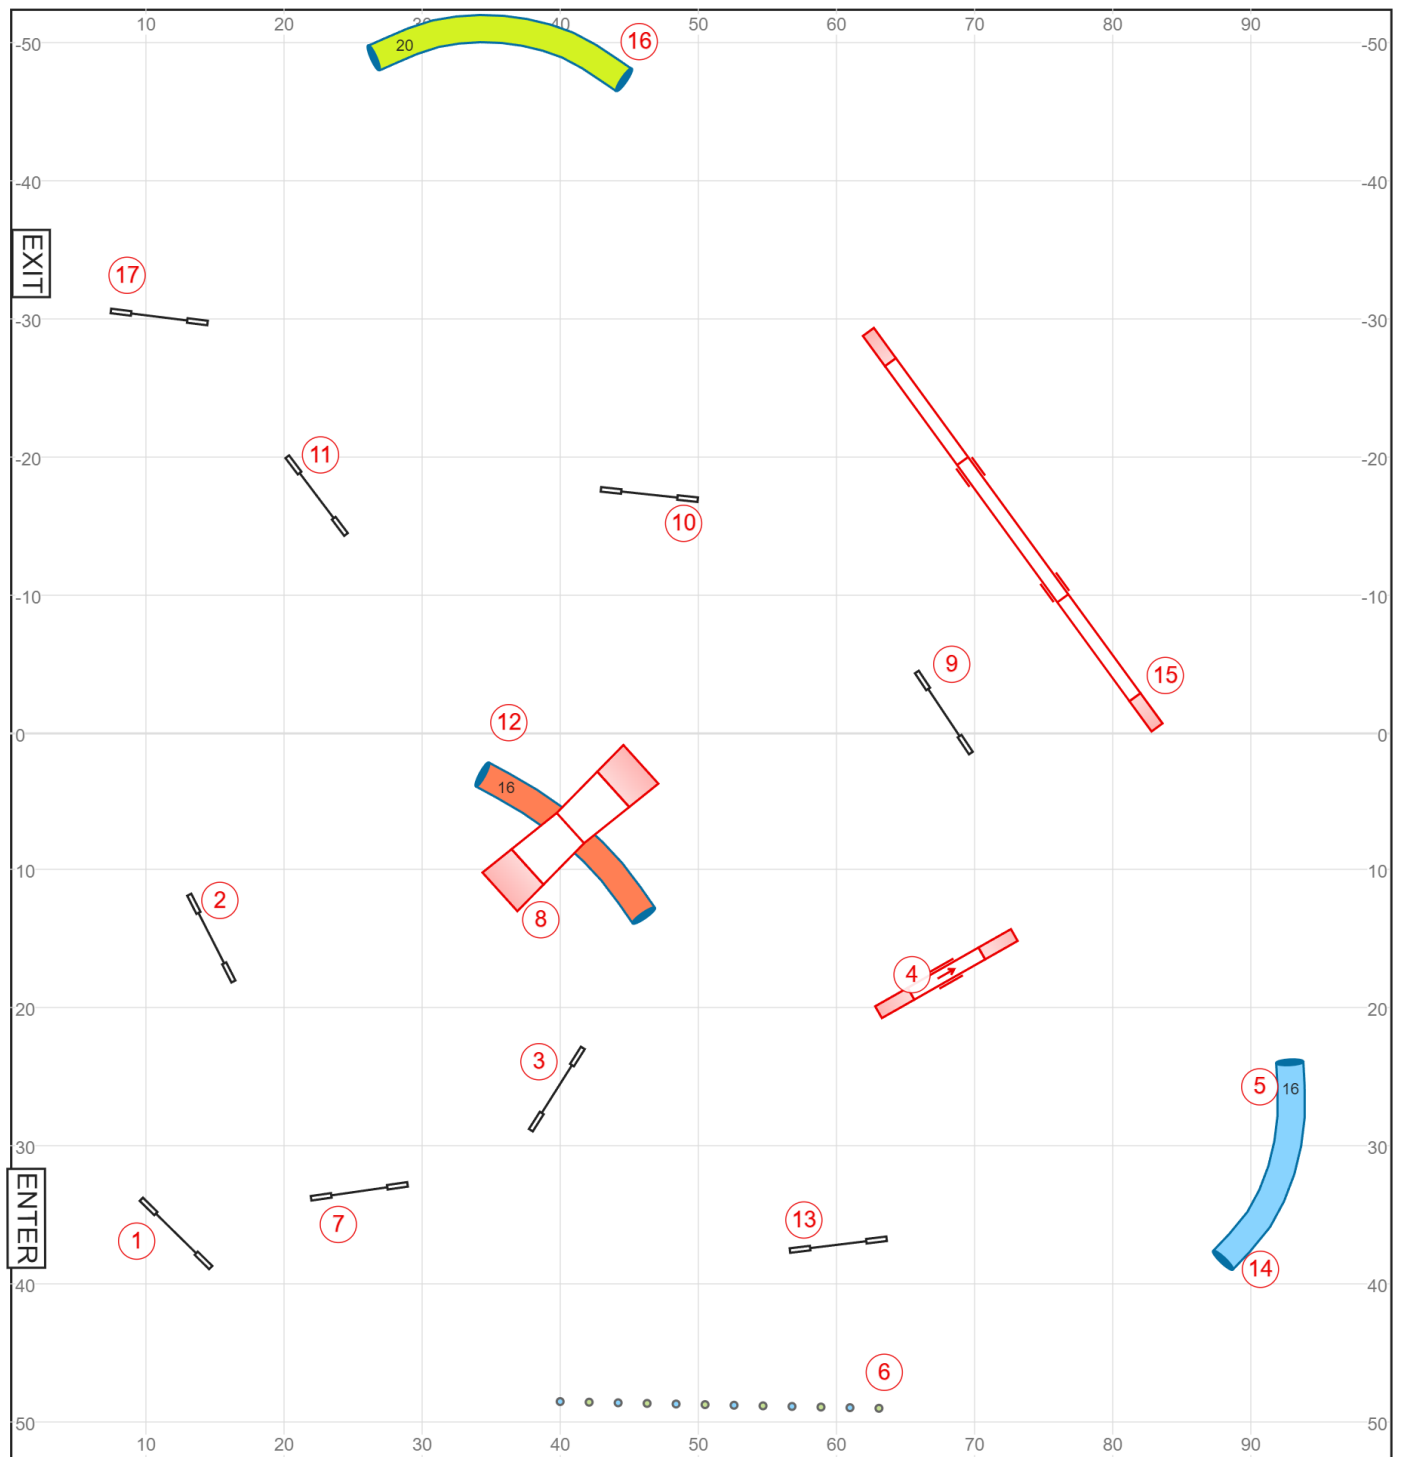

Front Range Agility A of D - March 1, 2024 - AKC ISC A1 - Design:Jan Egil Eide / Judge:Lori Sage

Path length (ft):595