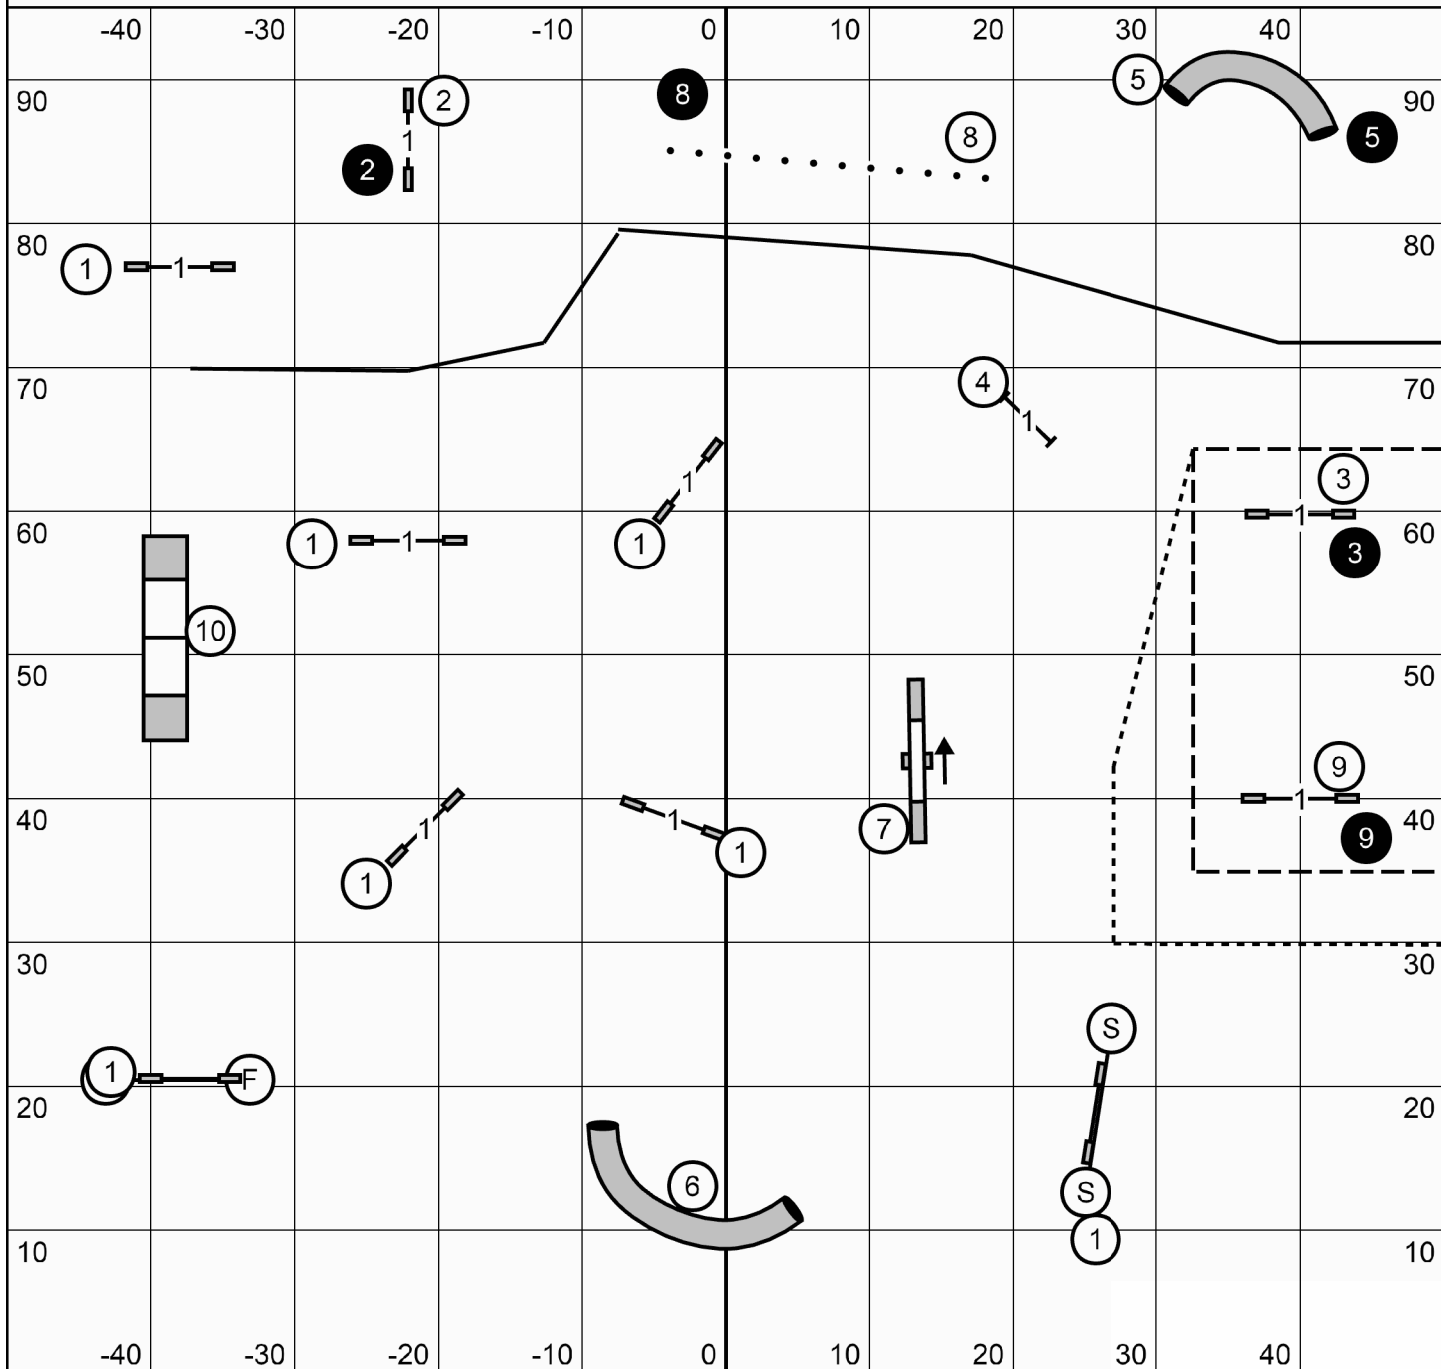

ME Send: 5-8-2 white circles or 2-8-5 black circles  
 Open Send: 3-9 white circles or 9-3 black circles outer line  
 Novice Send: 3-9 white circles or 9-3 black circles outer line  
 All obstacles not in your send are bidirectional.

Mt Hood Doberman Pinscher Club  
 Ridgefield, WA - Indoors on dirt  
 Saturday February 2, 2024

AKC FAST

Lori Holdren