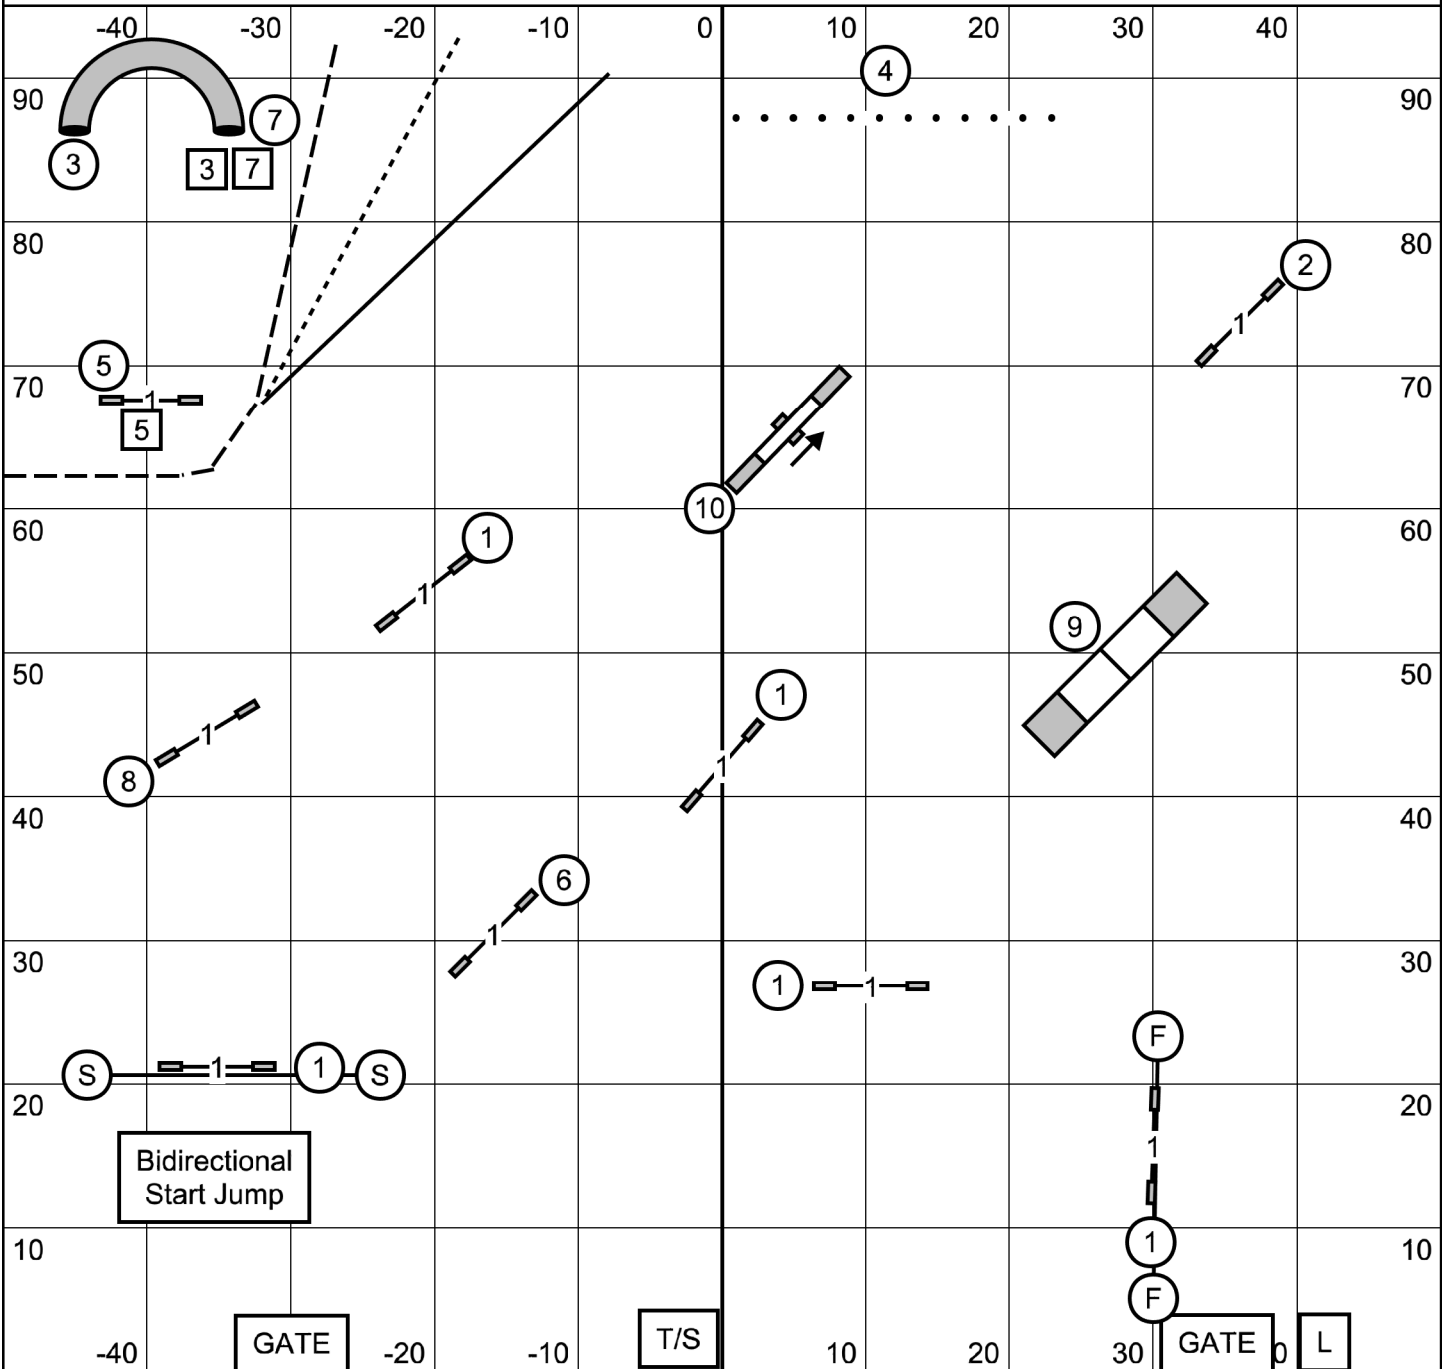

Excellent/Master: Send Bonus 5-7-3 squares in flow, has solid line
 Open: Send Bonus 5-7 squares in flow, has dotted line
 Novice: Send Bonus 7-5 circles in flow, has dashed line

8" = 38 sec
 12"/16" = 35 sec
 20"/24"/26" = 32 sec
 (add 3 sec for Preferred)

Excellent/Master: 60 Points
 Open: 55 Points
 Novice: 50 Points
 Send Bonus is 20 Points

ALL FAST CLASSES
 Linn County Kennel Club
 Sunday, February 25, 2024
 Judge: Susan Leitner

Send Bonus = 20 points