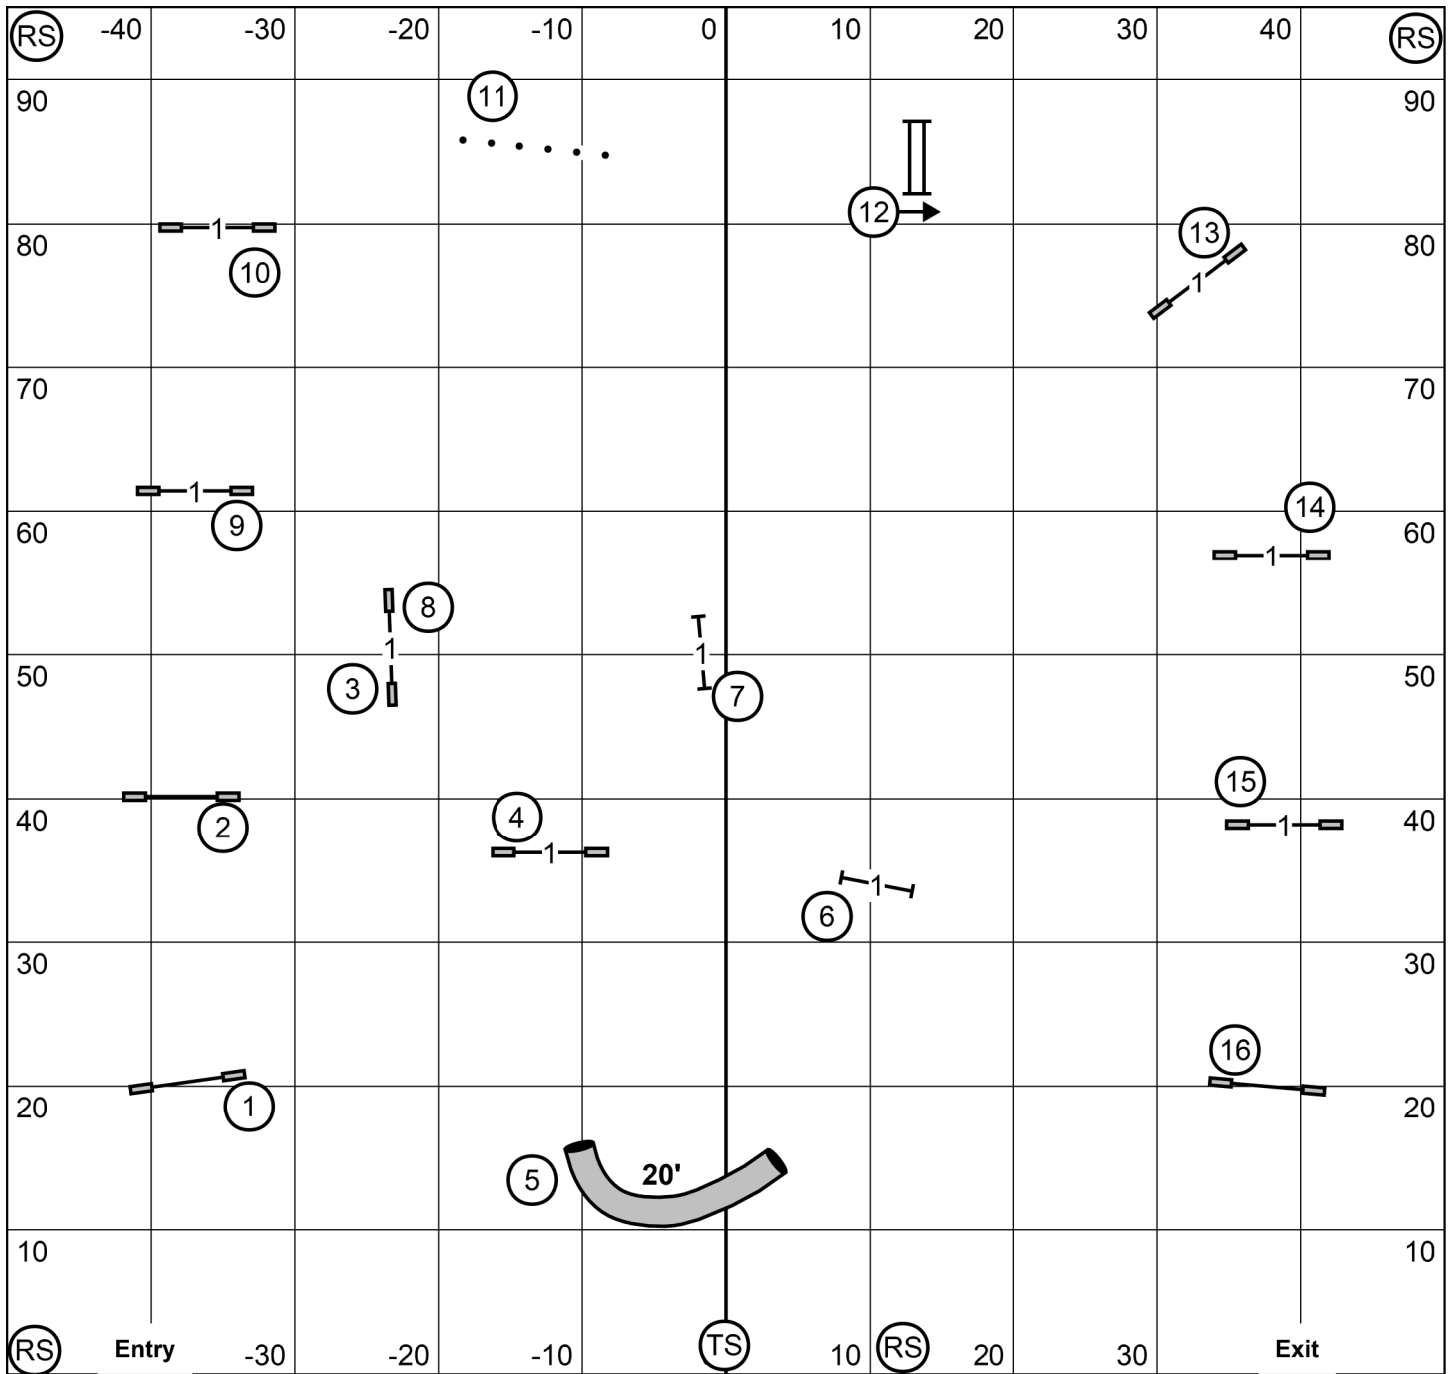

Pacific NW Shetland Sheepdog Club - 03/08/2024 - FAST - Don Farage
 Send Bonus
 Excellent/Master: 3 - 5 - 7
 Novice and Open: 6 - 9 or 9 - 6
 (All Sends Taken In Flow)

Pacific NW Shetland Sheepdog Club - 03/08/2024 - Novice JWW - Don Farage