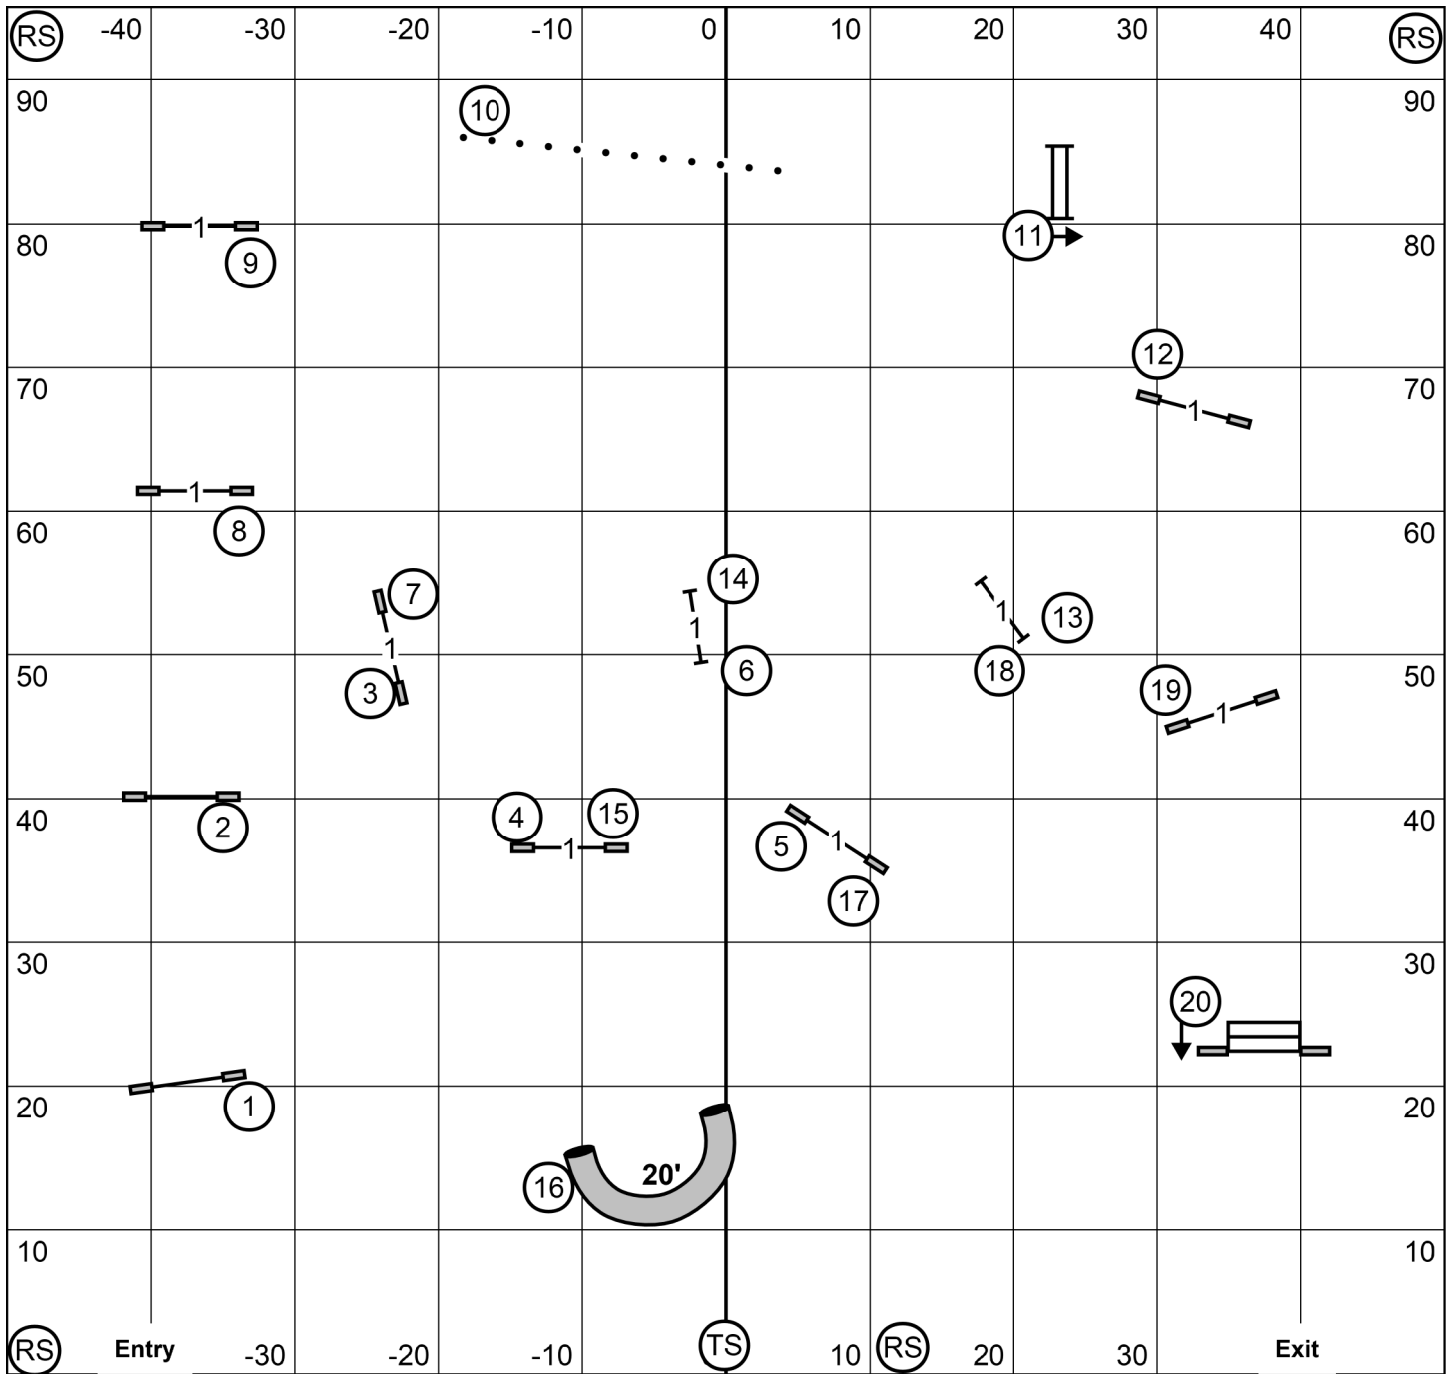

Pacific NW Shetland Sheepdog Club - 03/08/2024 - FAST - Don Farage
 Send Bonus
 Excellent/Master: 3 - 5 - 7
 Novice and Open: 6 - 9 or 9 - 6
 (All Sends Taken In Flow)

Pacific NW Shetland Sheepdog Club - 03/08/2024 - Novice JWW - Don Farage

Pacific NW Shetland Sheepdog Club - 03/08/2024 - Open JWW - Don Farage

Pacific NW Shetland Sheepdog Club - 03/08/2024 - Excellent/Master JWW - Don Farage