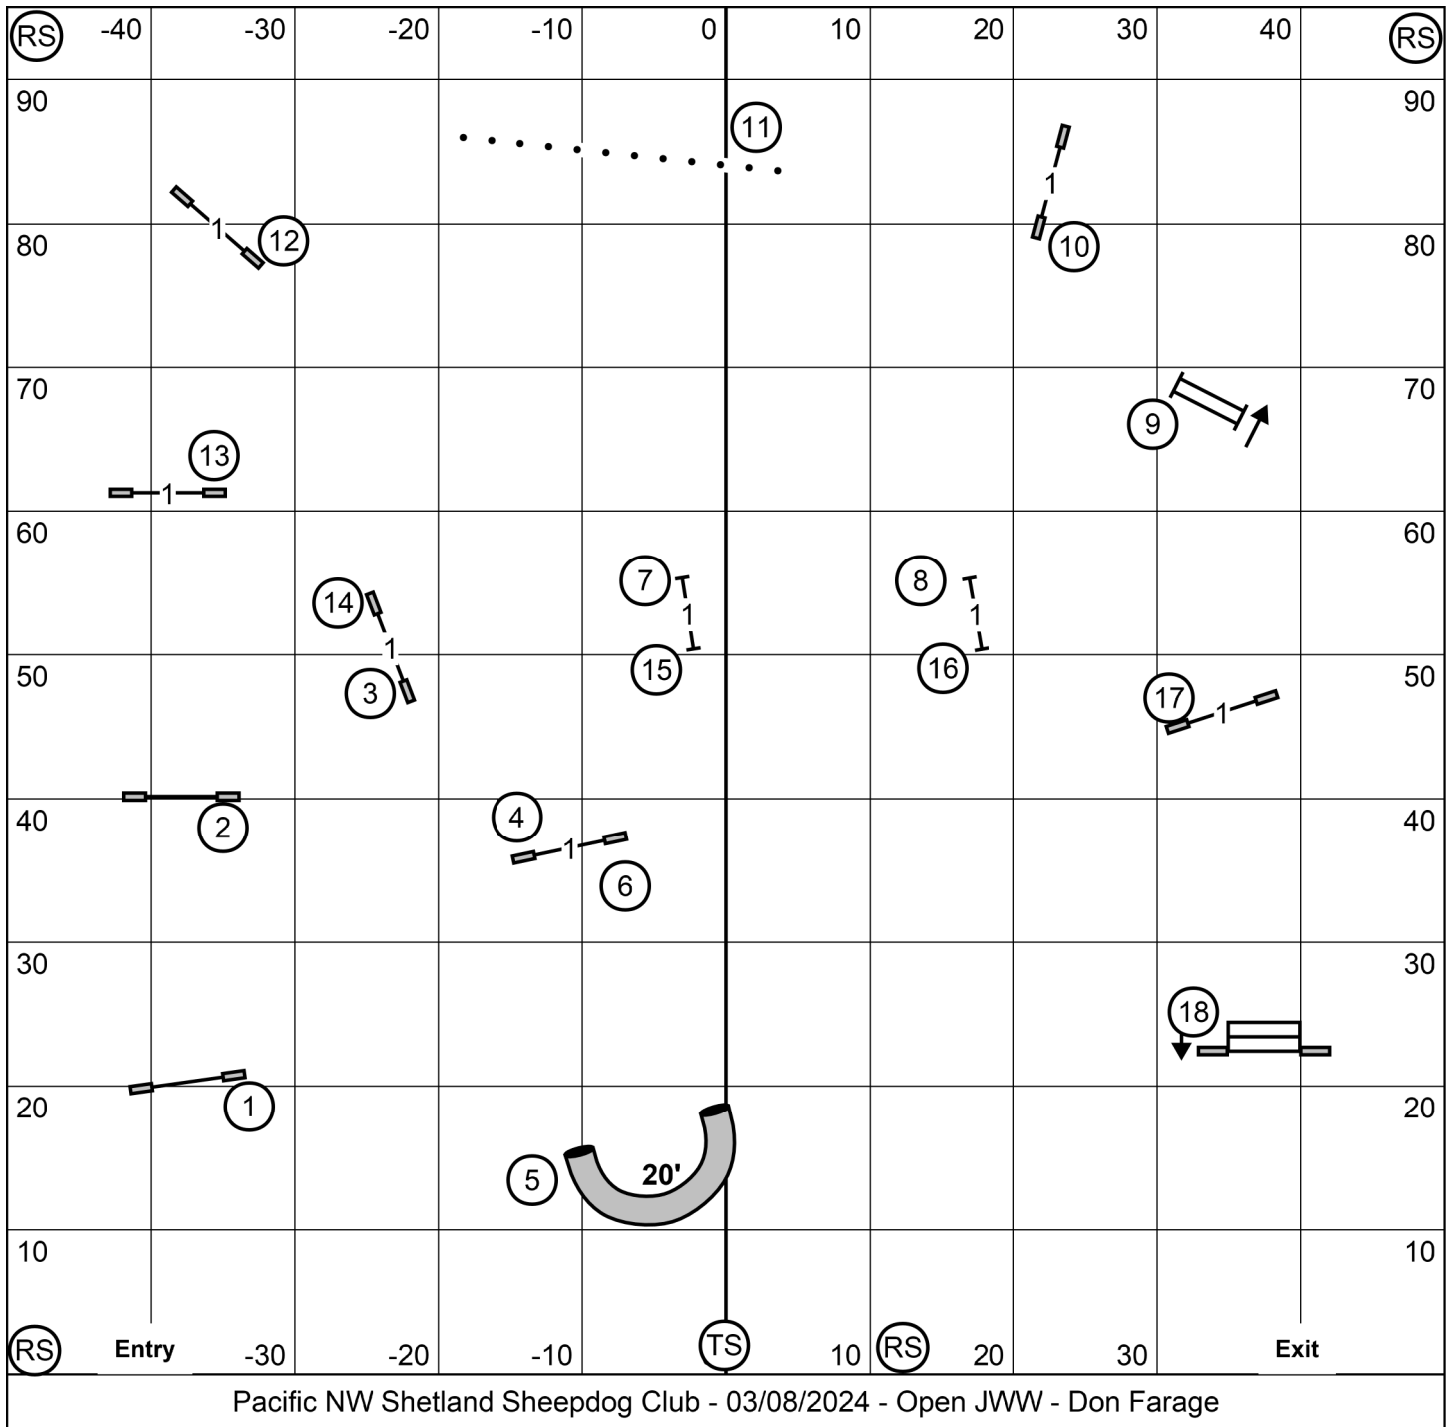

Pacific NW Shetland Sheepdog Club - 03/08/2024 - FAST - Don Farage
 Send Bonus
 Excellent/Master: 3 - 5 - 7
 Novice and Open: 6 - 9 or 9 - 6
 (All Sends Taken In Flow)

Pacific NW Shetland Sheepdog Club - 03/08/2024 - Novice JWW - Don Farage

Pacific NW Shetland Sheepdog Club - 03/08/2024 - Open JWW - Don Farage

Pacific NW Shetland Sheepdog Club - 03/08/2024 - Excellent/Master JWW - Don Farage