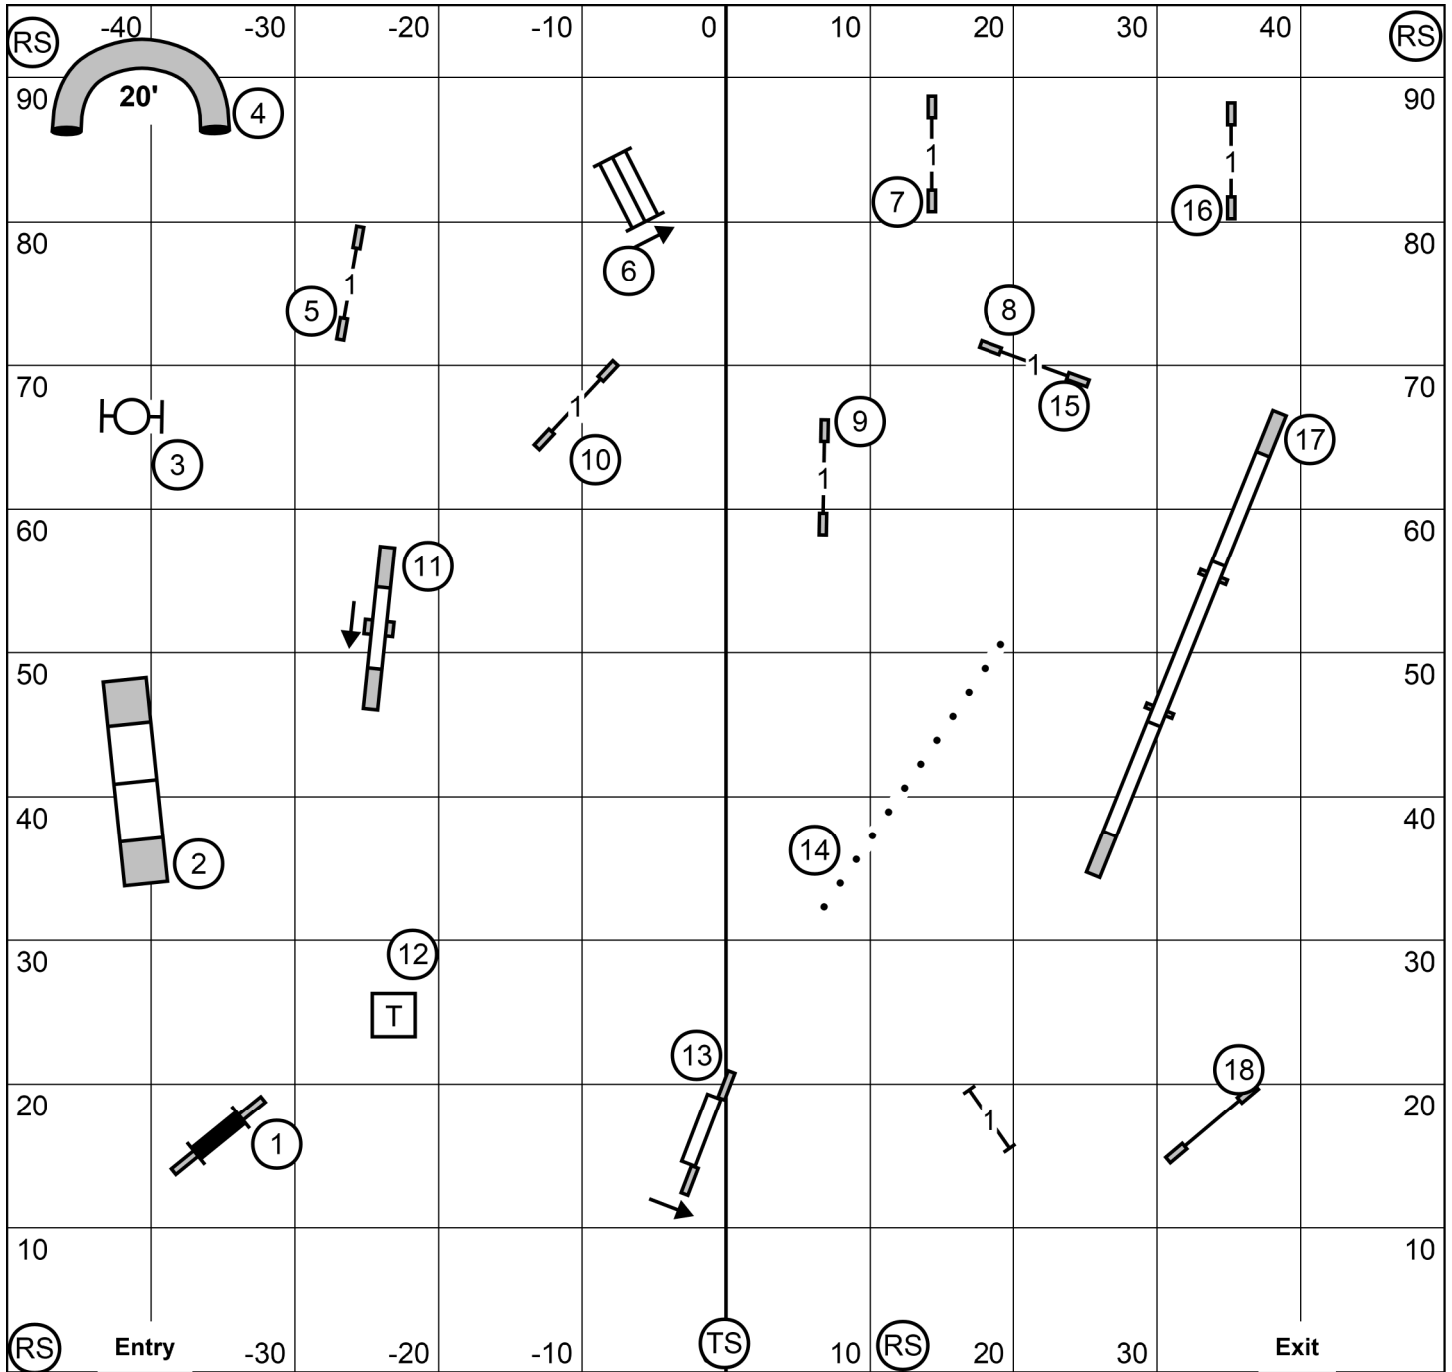

Pacific NW Shetland Sheepdog Club - 03/09/2024 - T2B - Don Farage

Pacific NW Shetland Sheepdog Club - 03/09/2024 - Excellent/Master STD - Don Farage