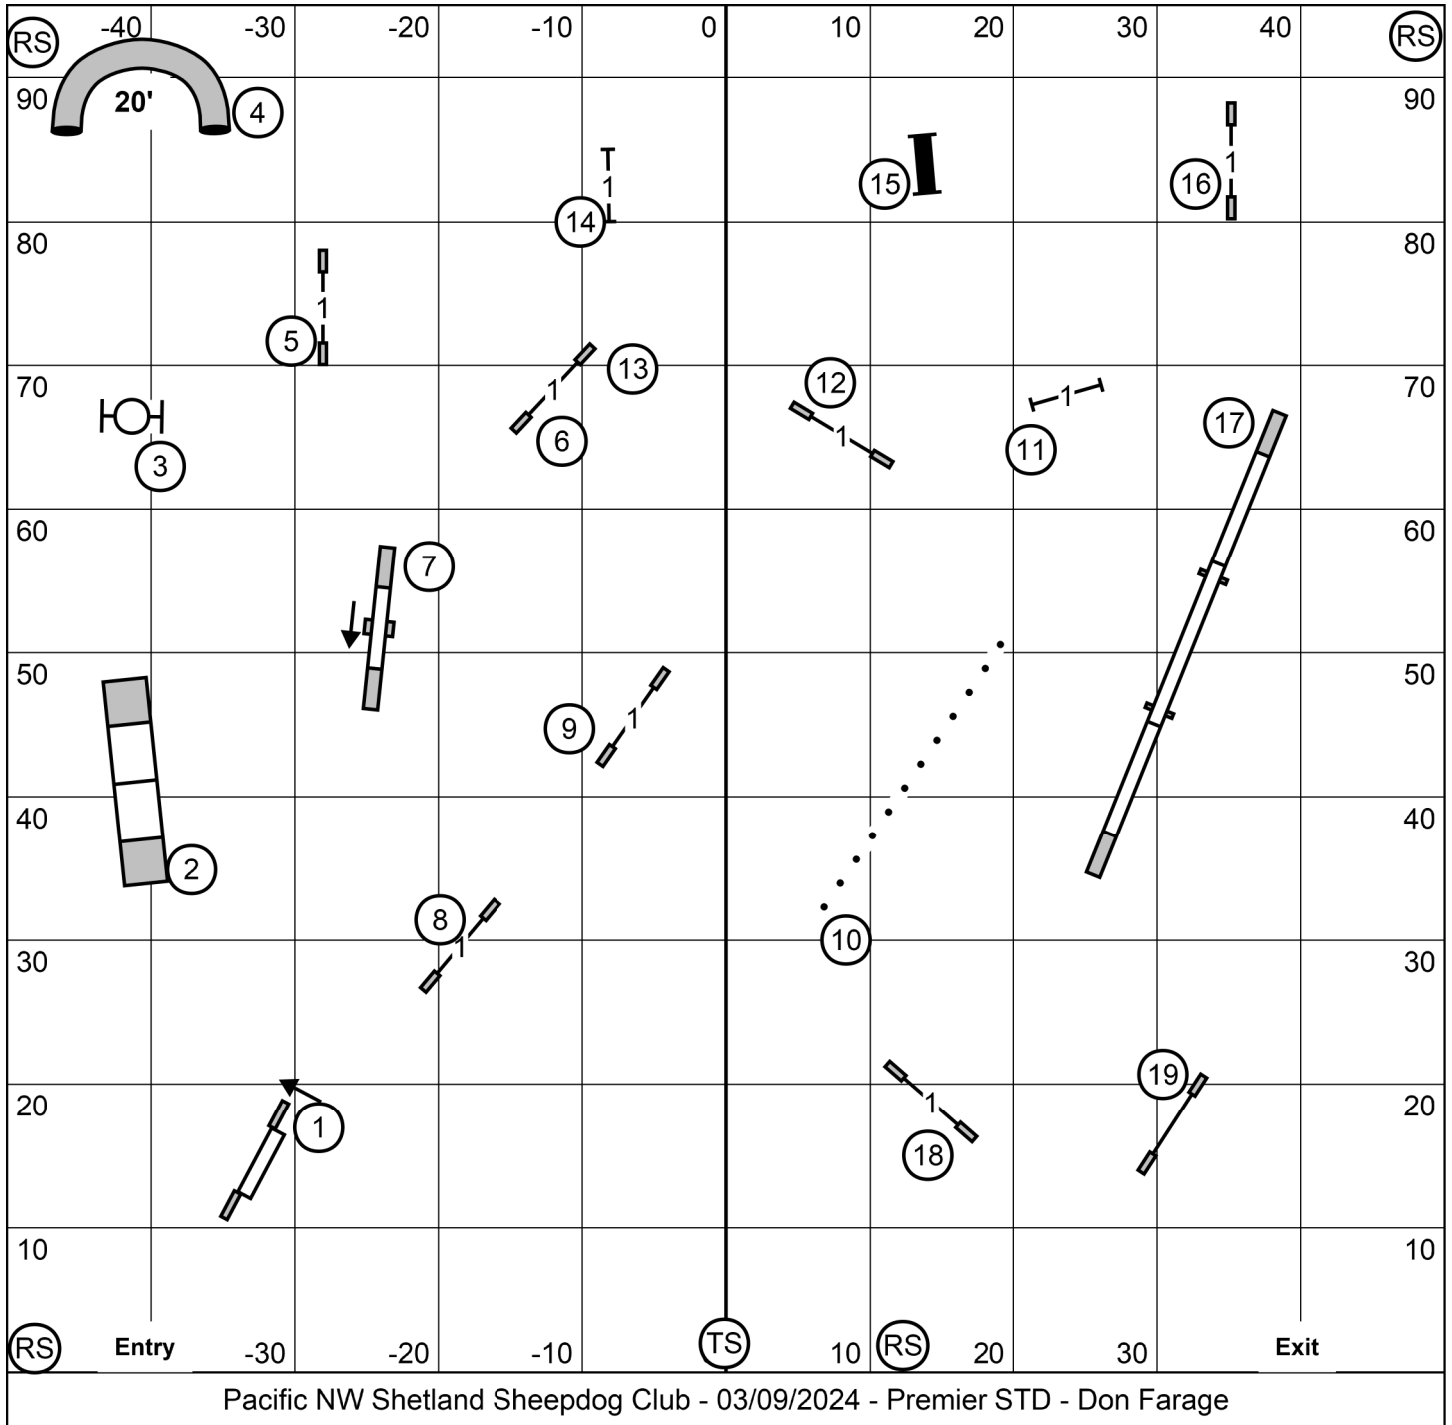

Pacific NW Shetland Sheepdog Club - 03/09/2024 - T2B - Don Farage

Pacific NW Shetland Sheepdog Club - 03/09/2024 - Excellent/Master STD - Don Farage