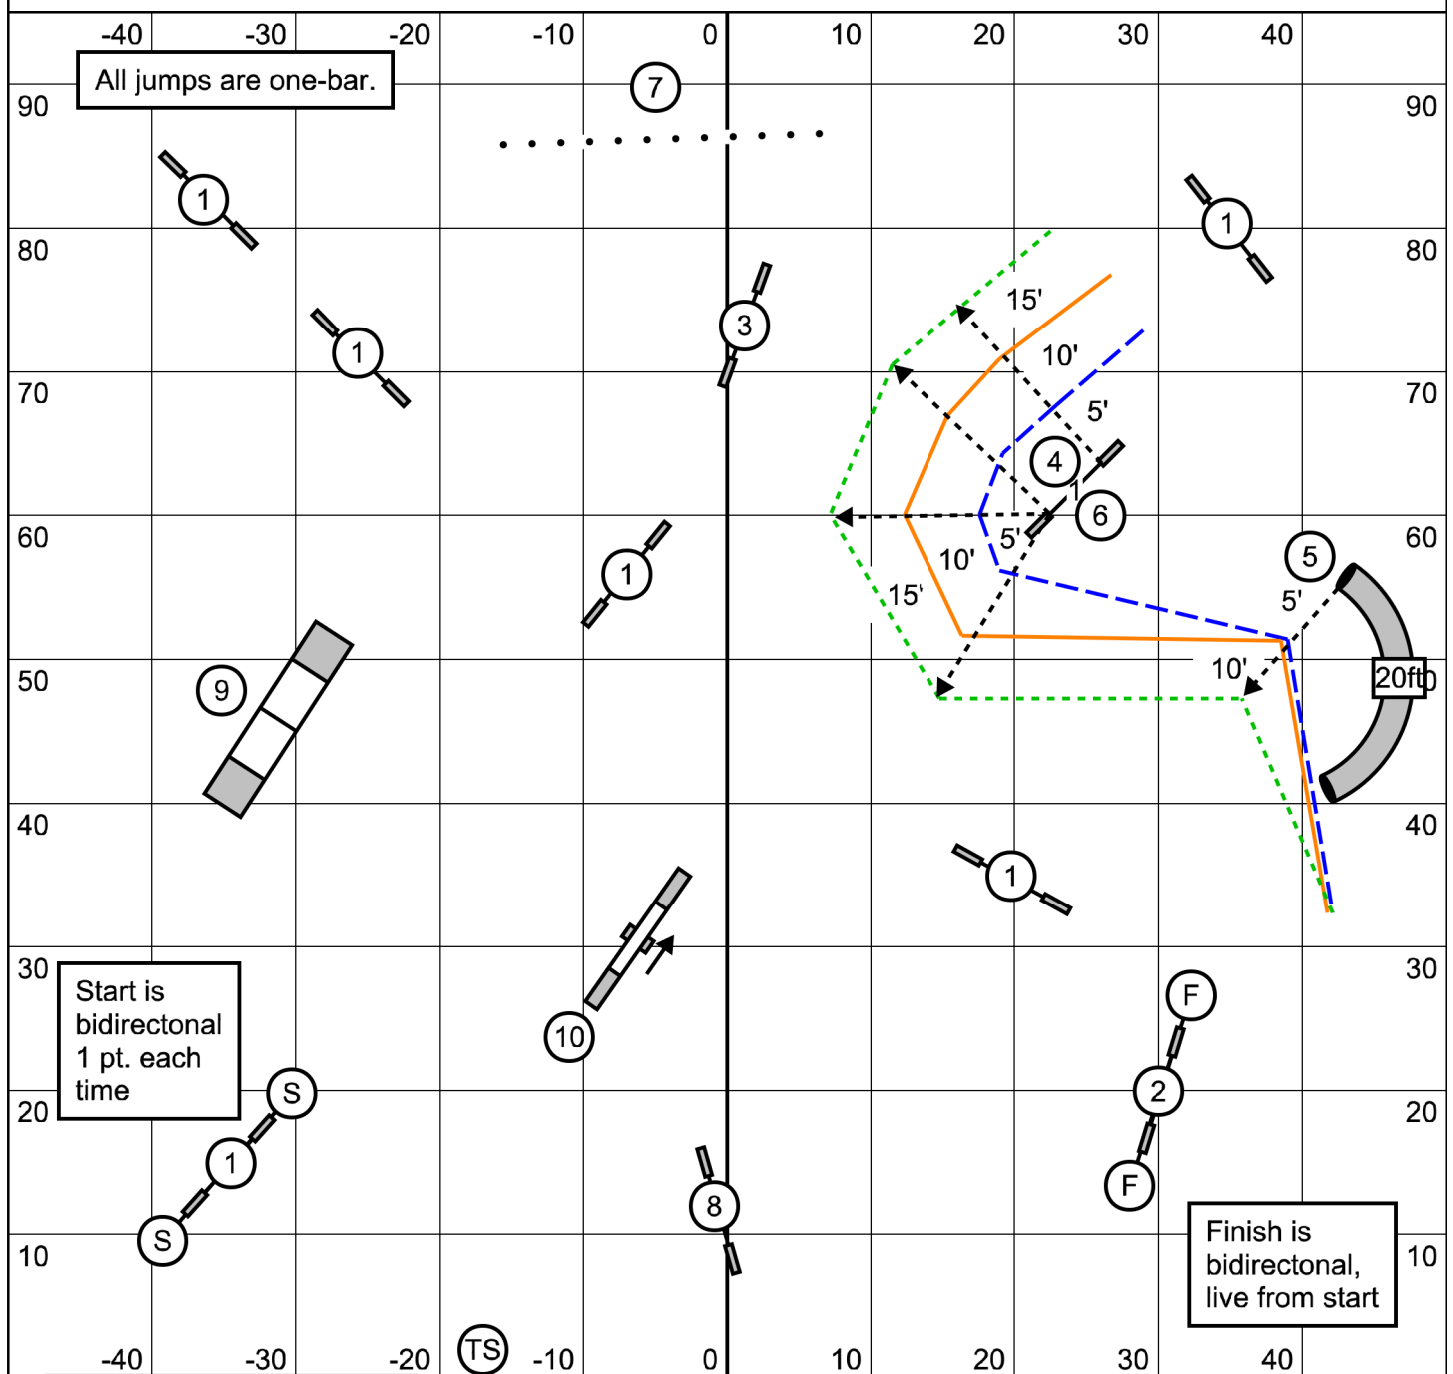

Sends, all in flow
 Mas/Exc: (4) (5) (6)
 Open: (4) (5)
 Nov: (4) (5)

M/E: dotted line, green
 Open: dashed line, blue
 Novice: solid line, orange

8	38 sec	4P	41 sec
12	35 sec	8P	38 sec
16	35 sec	12P	38 sec
20	32 sec	16P	35 sec
24/24C	32 sec	20P	35 sec

German Shepherd Dog Club of Oregon
FAST (all levels)
Sat., June 1, 2024
Judge: Dale Mahoney

20 (bonus) + points if you get the send. To qualify, M/E: 60
 Open: 55 Novice: 50 points