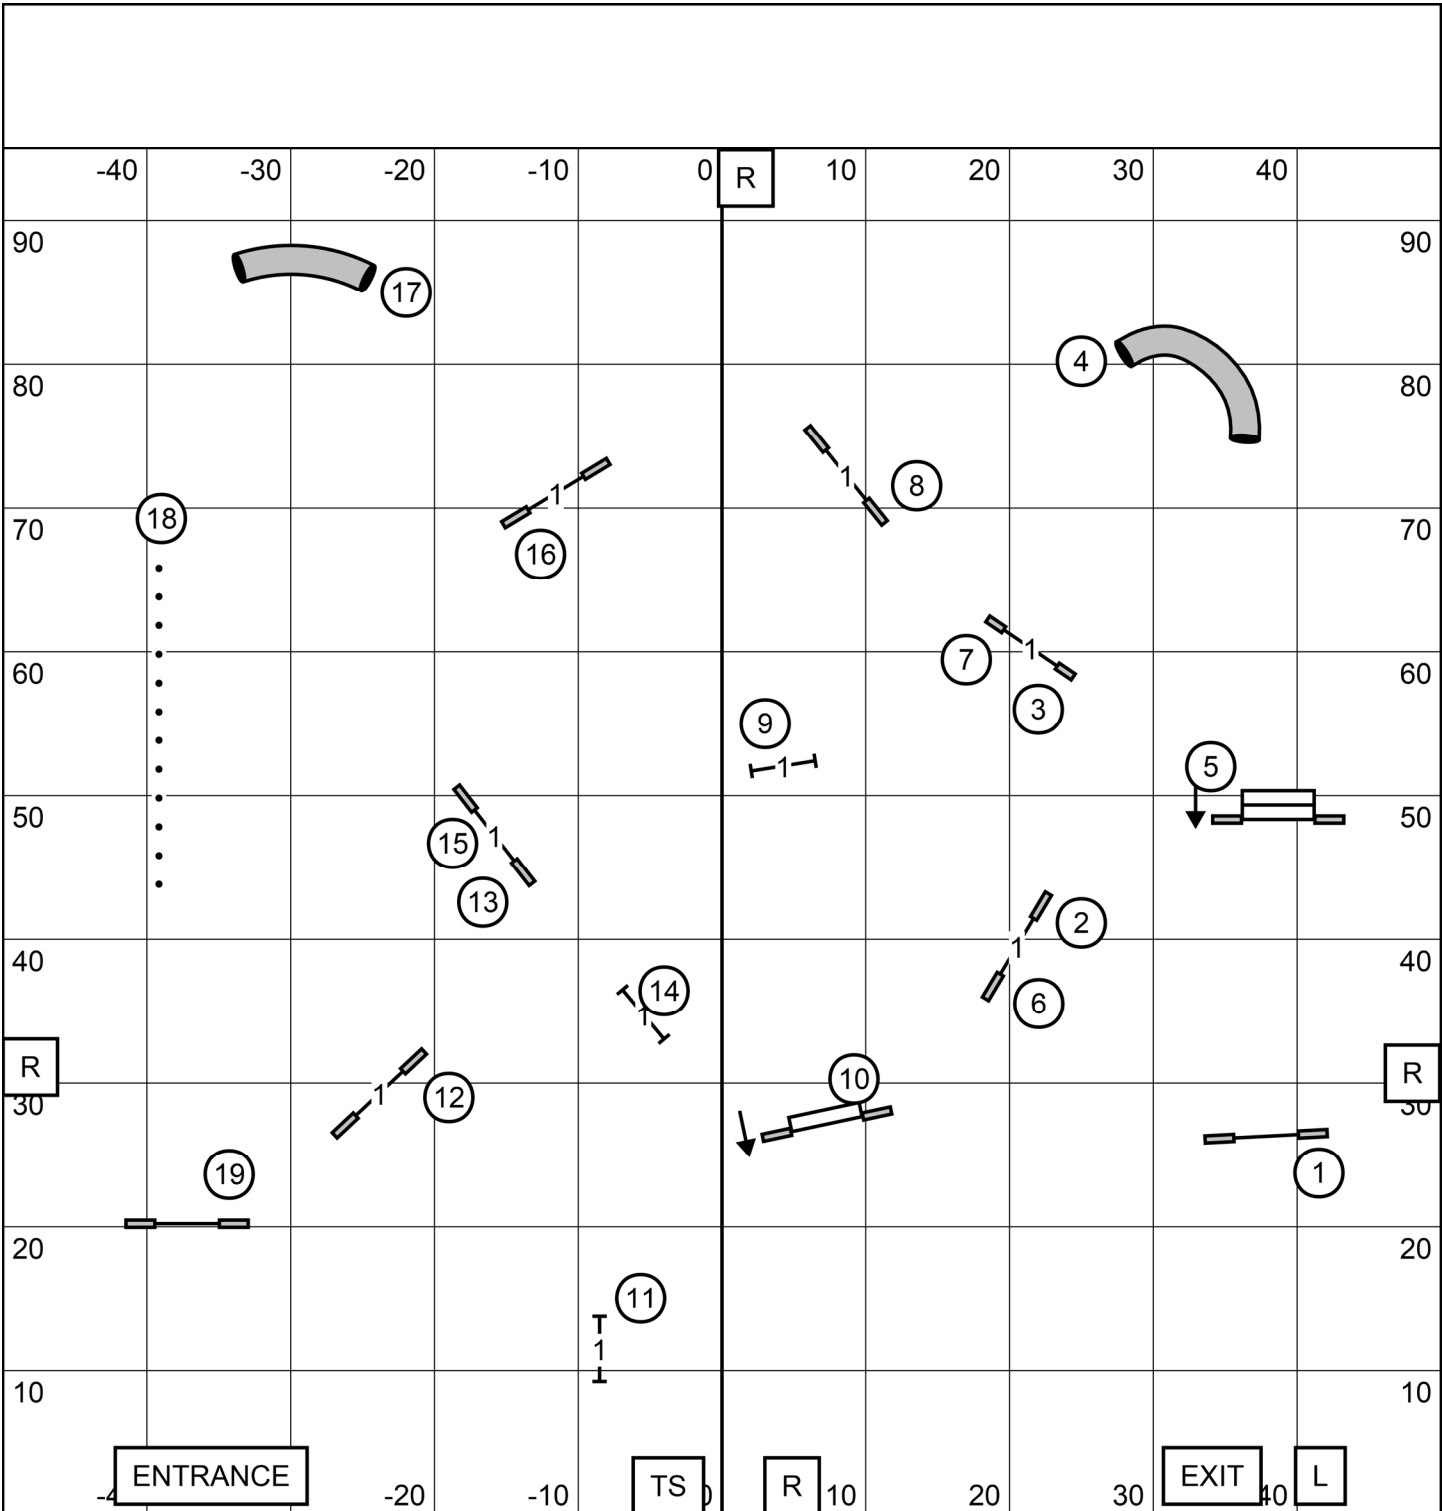

EX/MAS JWW

EMERALD DOG OBEDIENCE CLUB
FRIDAY JUNE 28, 2024
INDOORS ON SPORT TURF
JUDGE: SUSAN THOMPSON