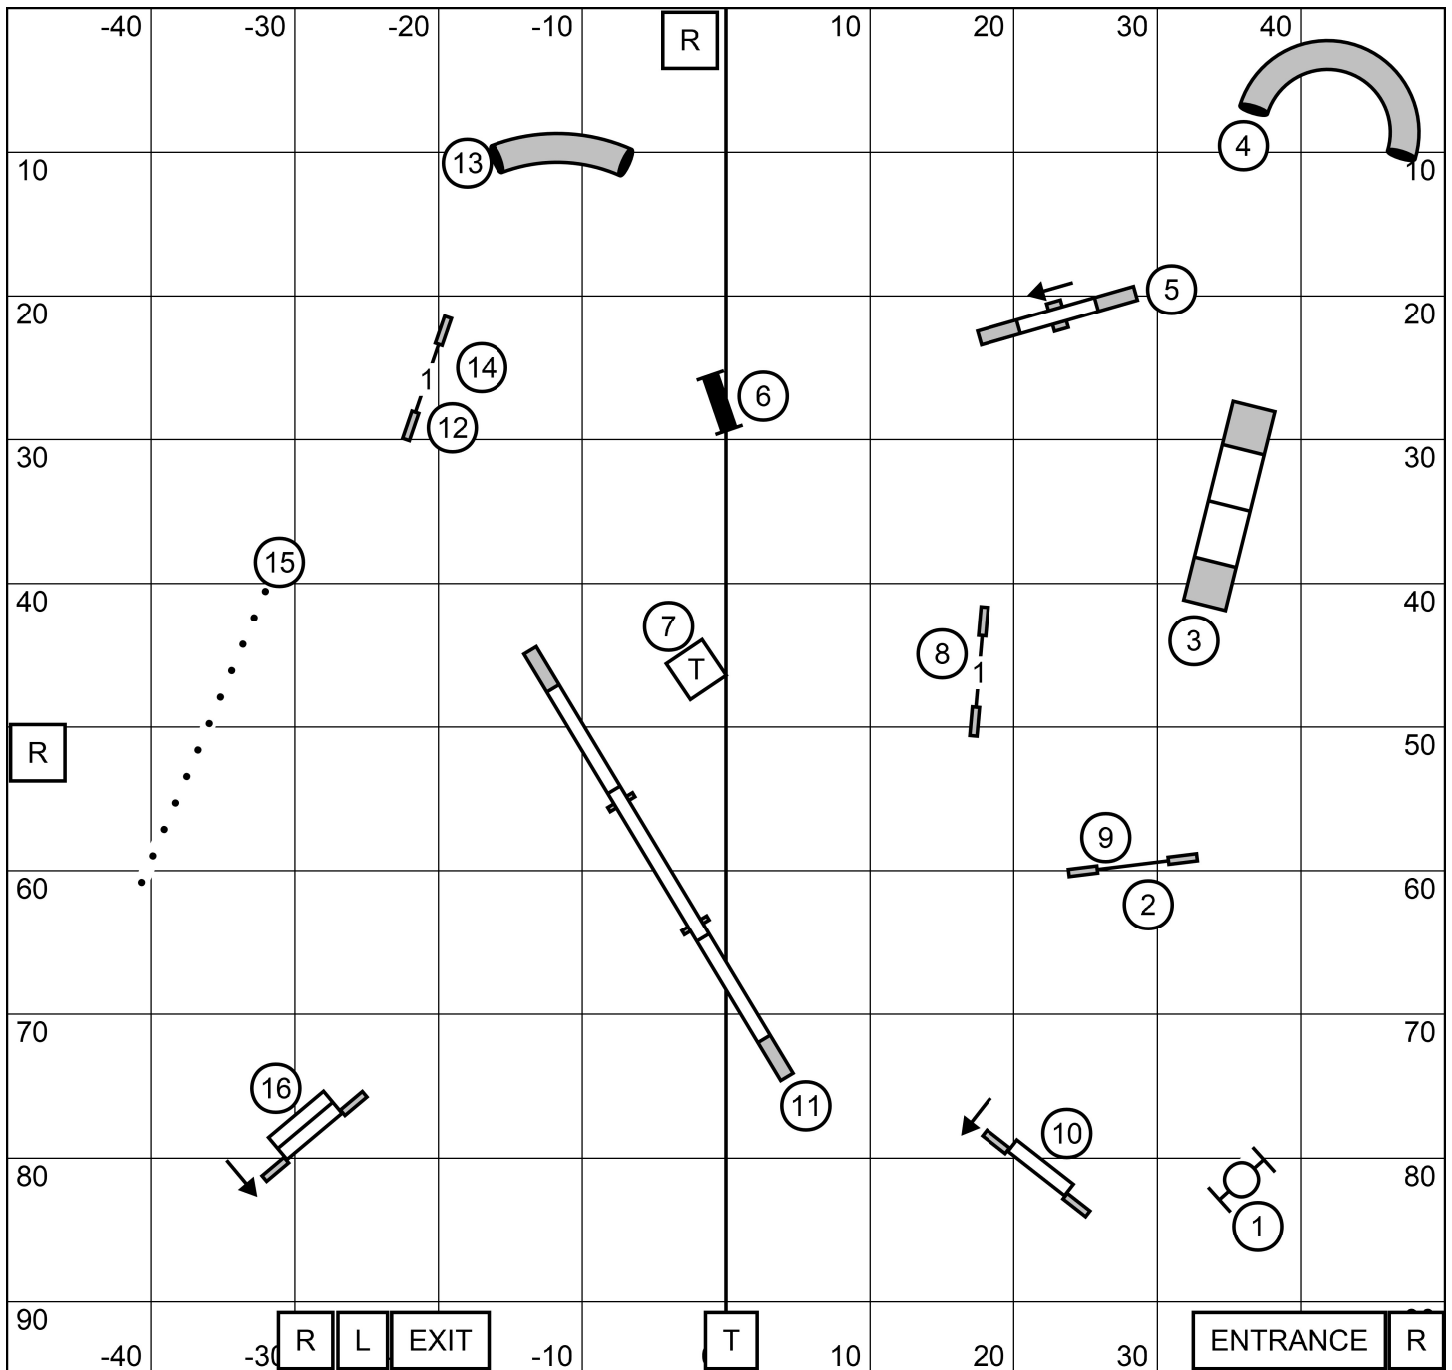

Emerald Dog Obience Club
Open Standard - Friday, June 28th, 2024
Indoors on Packed Dirt
Judged by Rob Thompson