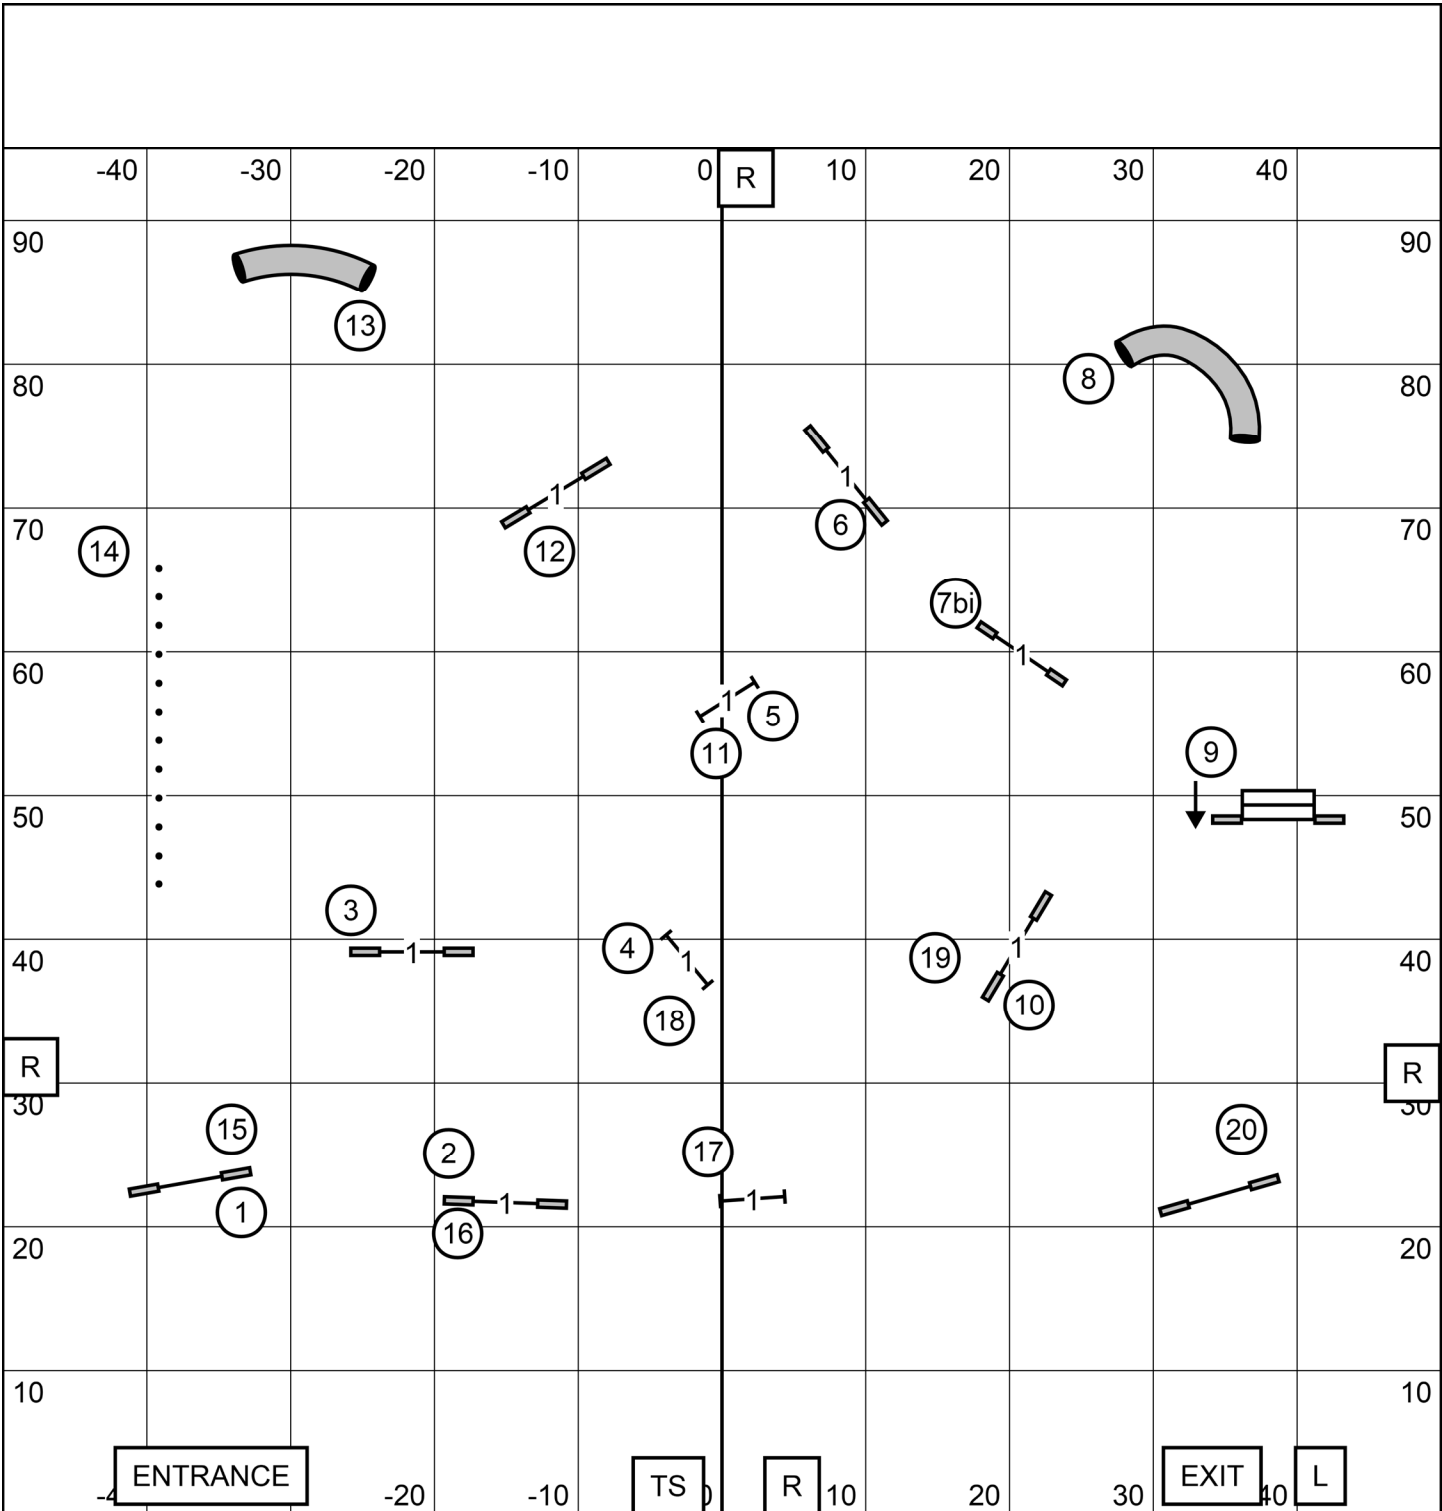

PREMIER JWW

EMERALD DOG OBEDIENCE CLUB
FRIDAY JUNE 28, 2024
INDOORS ON SPORT TURF
JUDGE: SUSAN THOMPSON