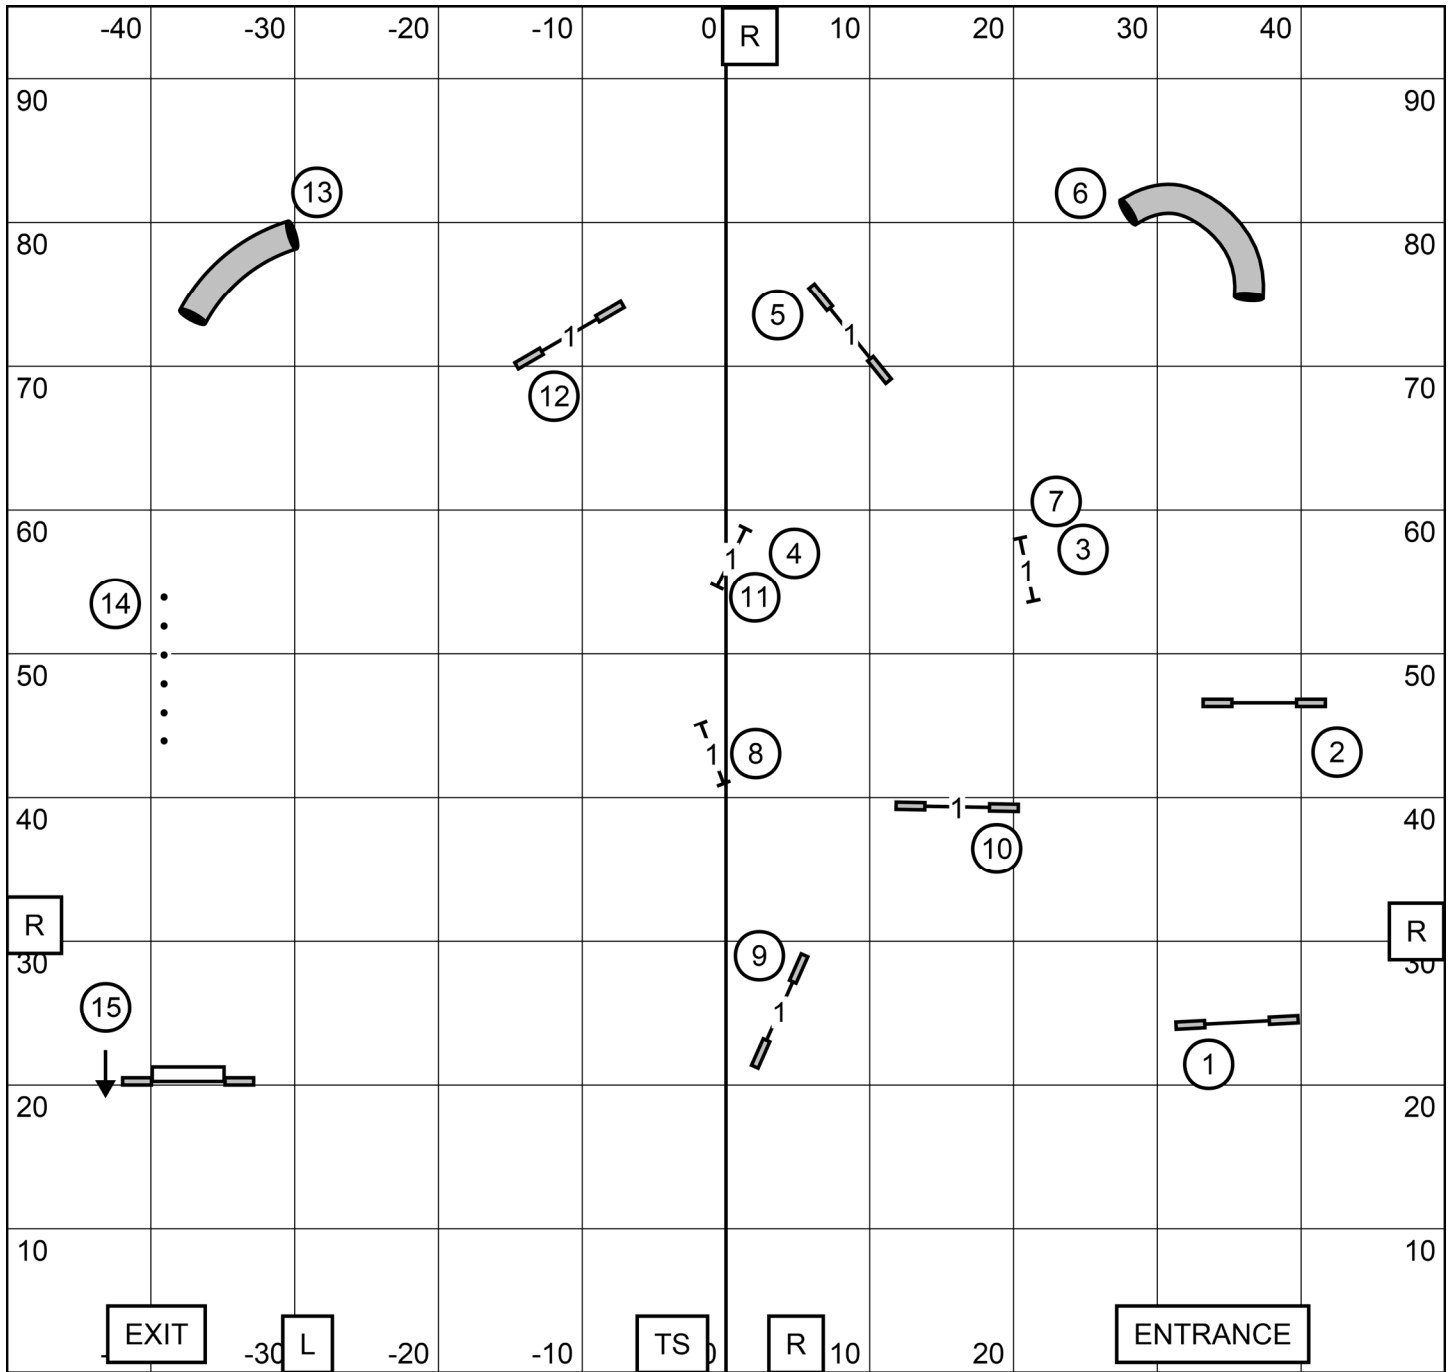

NOVICE JWW

EMERALD DOG OBEDIENCE CLUB
FRIDAY JUNE 28, 2024
INDOORS ON SPORT TURF
JUDGE: SUSAN THOMPSON