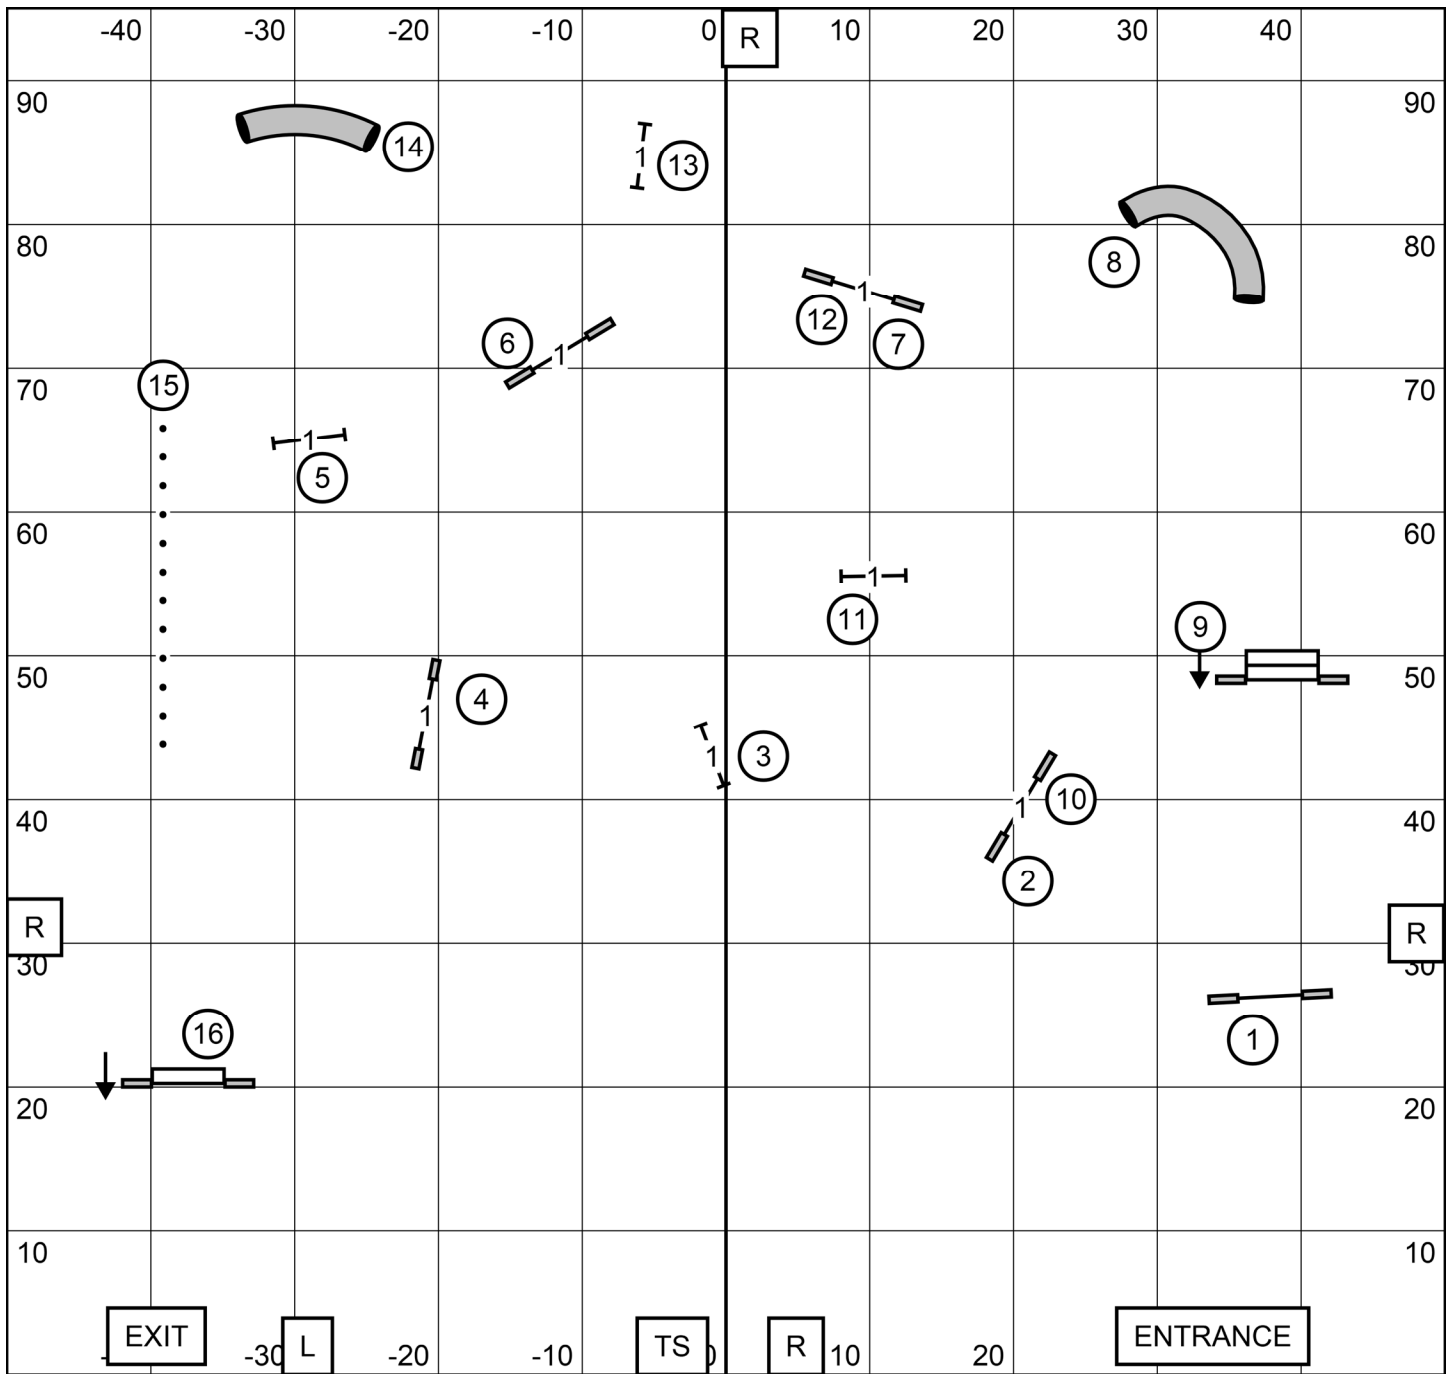

OPEN JWW

EMERALD DOG OBEDIENCE CLUB
FRIDAY JUNE 28, 2024
INDOORS ON SPORT TURF
JUDGE: SUSAN THOMPSON