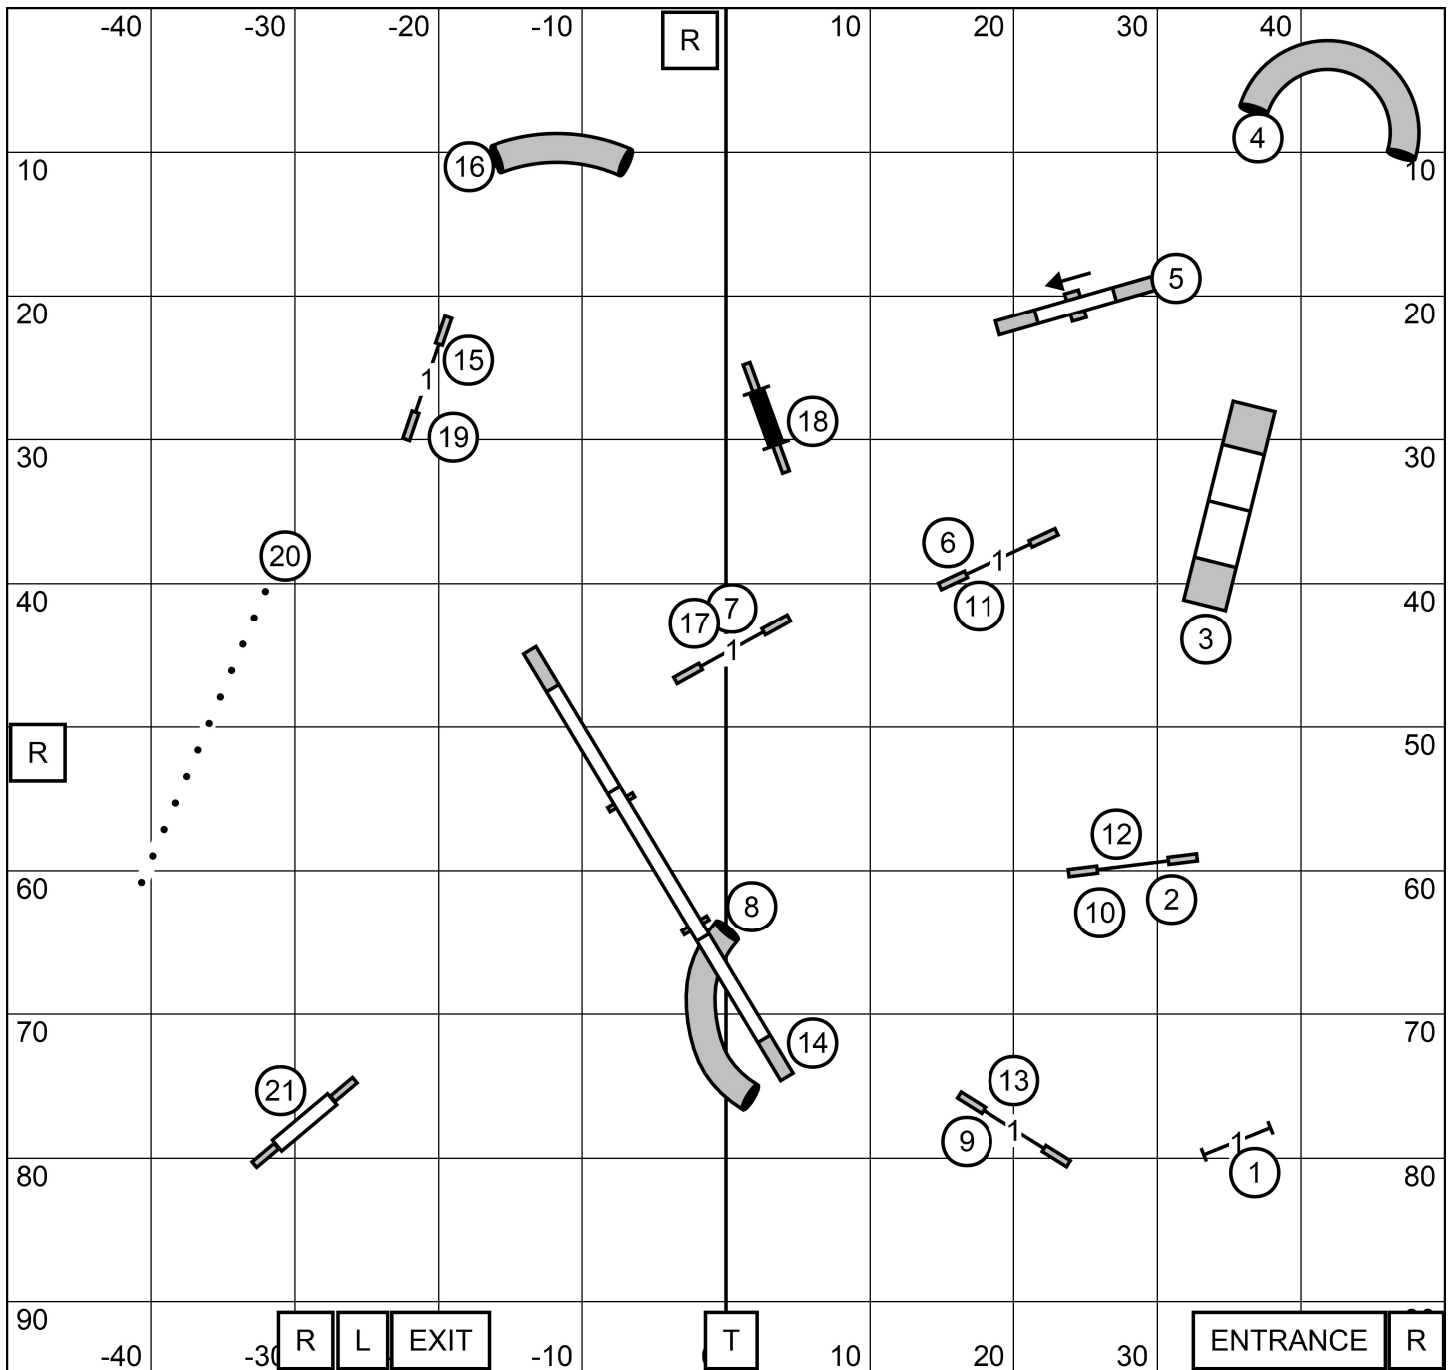

Emerald Dog Obience Club  
**Time-2-Beat** - Friday, June 28th, 2024  
 Indoors on Packed Dirt  
 Judged by Rob Thompson

Emerald Dog Obience Club

**Premier Standard** - Friday, June 28th, 2024

Indoors on Packed Dirt  
 Judged by Rob Thompson

Emerald Dog Obience Club  
**Novice Standard** - Friday, June 28th, 2024  
 Indoors on Packed Dirt  
 Judged by Rob Thompson

EX/MAS 5-6-4 DASHED LINE  
 OPEN 5-4 DASHED LINE  
 NOVICE 5-4 OR BLACK 4-5 SOLID LINE