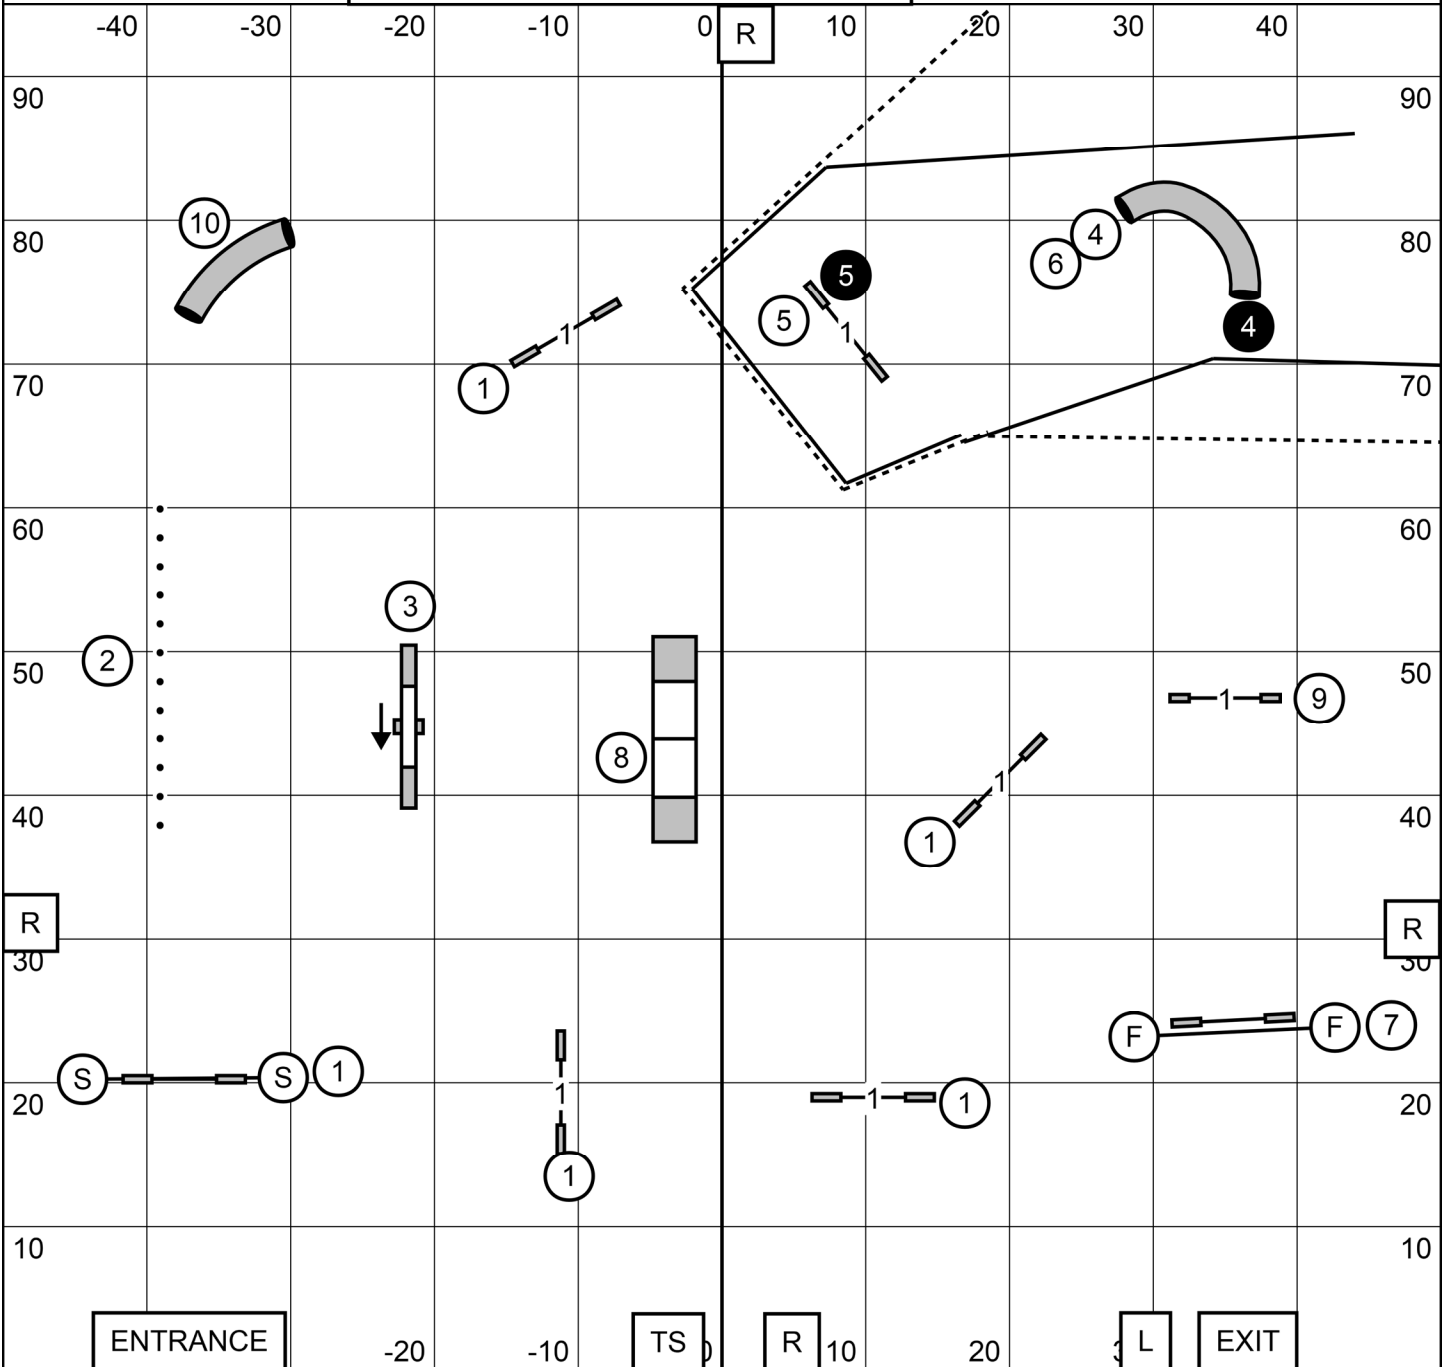

Emerald Dog Obience Club  
**Novice Standard** - Friday, June 28th, 2024  
 Indoors on Packed Dirt  
 Judged by Rob Thompson

EX/MAS 5-6-4 DASHED LINE  
 OPEN 5-4 DASHED LINE  
 NOVICE 5-4 OR BLACK 4-5 SOLID LINE