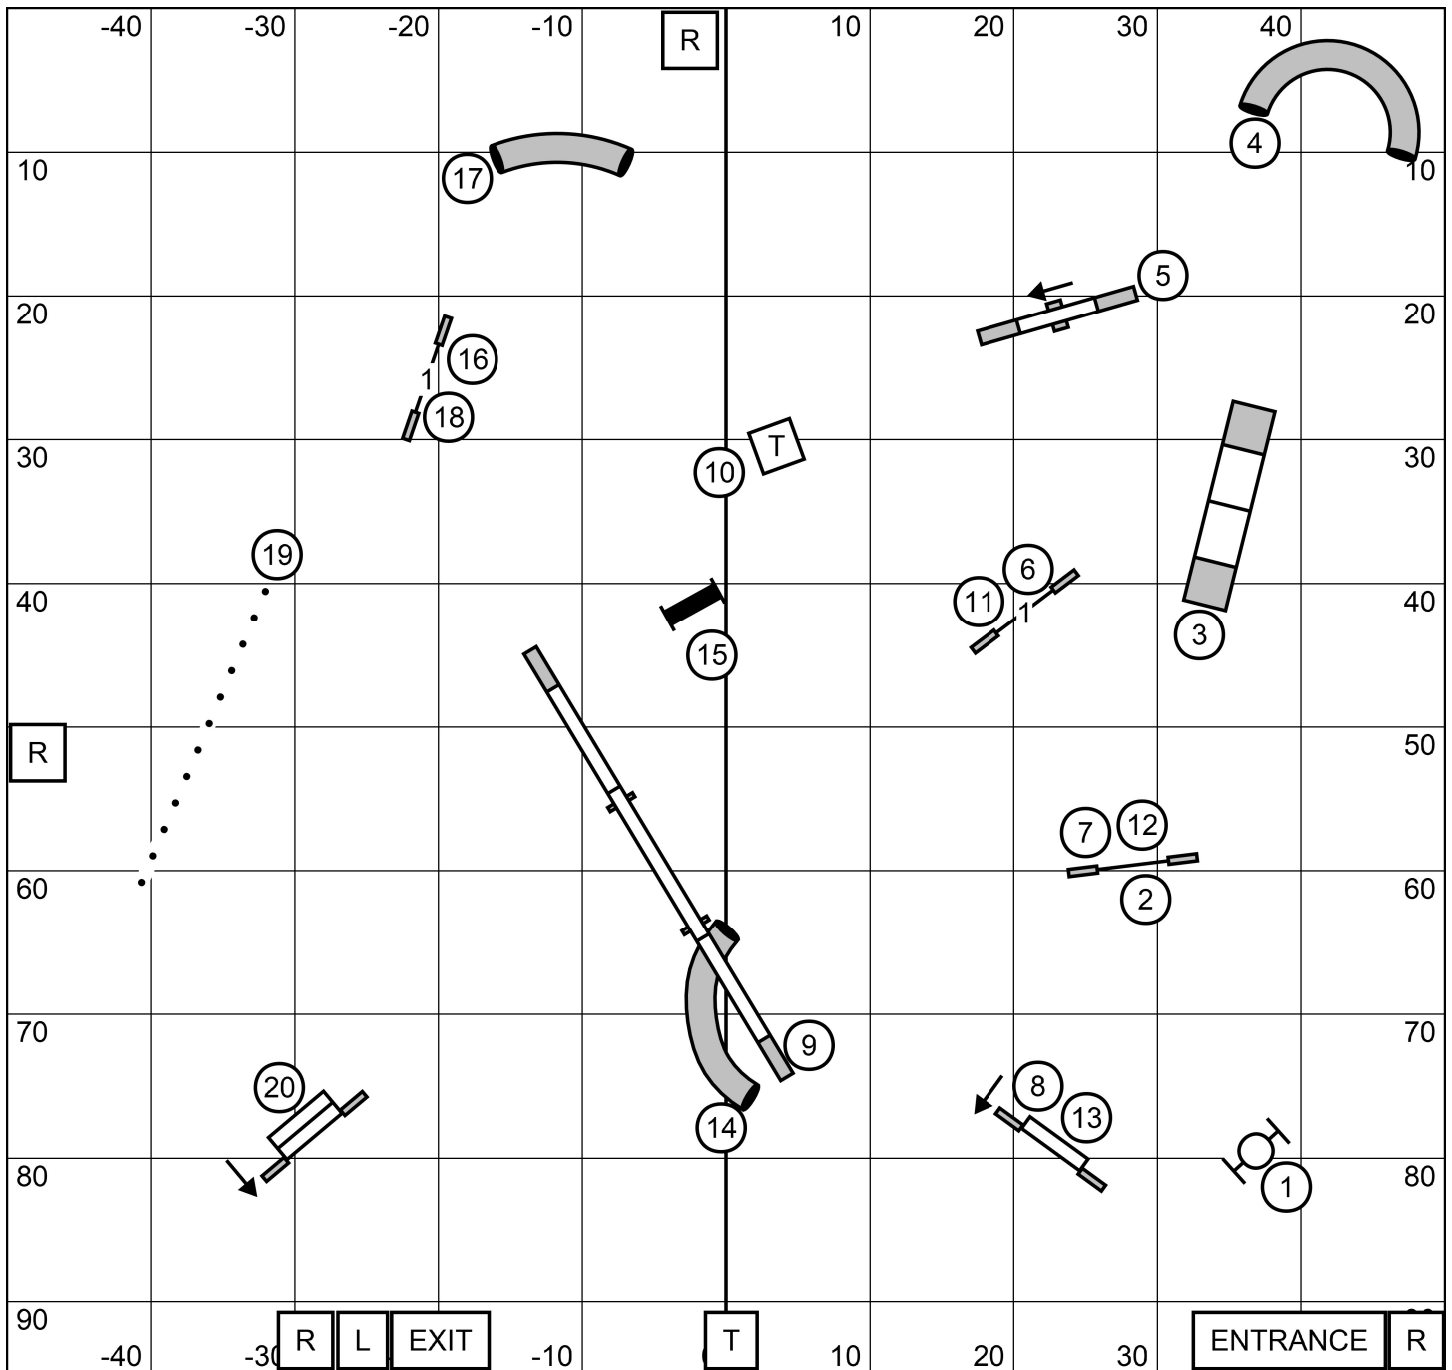

Emerald Dog Obience Club  
**Time-2-Beat** - Friday, June 28th, 2024  
 Indoors on Packed Dirt  
 Judged by Rob Thompson

Emerald Dog Obience Club

**Premier Standard** - Friday, June 28th, 2024

Indoors on Packed Dirt  
 Judged by Rob Thompson

Emerald Dog Obience Club  
**Novice Standard** - Friday, June 28th, 2024  
 Indoors on Packed Dirt  
 Judged by Rob Thompson

EX/MAS 5-6-4 DASHED LINE  
 OPEN 5-4 DASHED LINE  
 NOVICE 5-4 OR BLACK 4-5 SOLID LINE