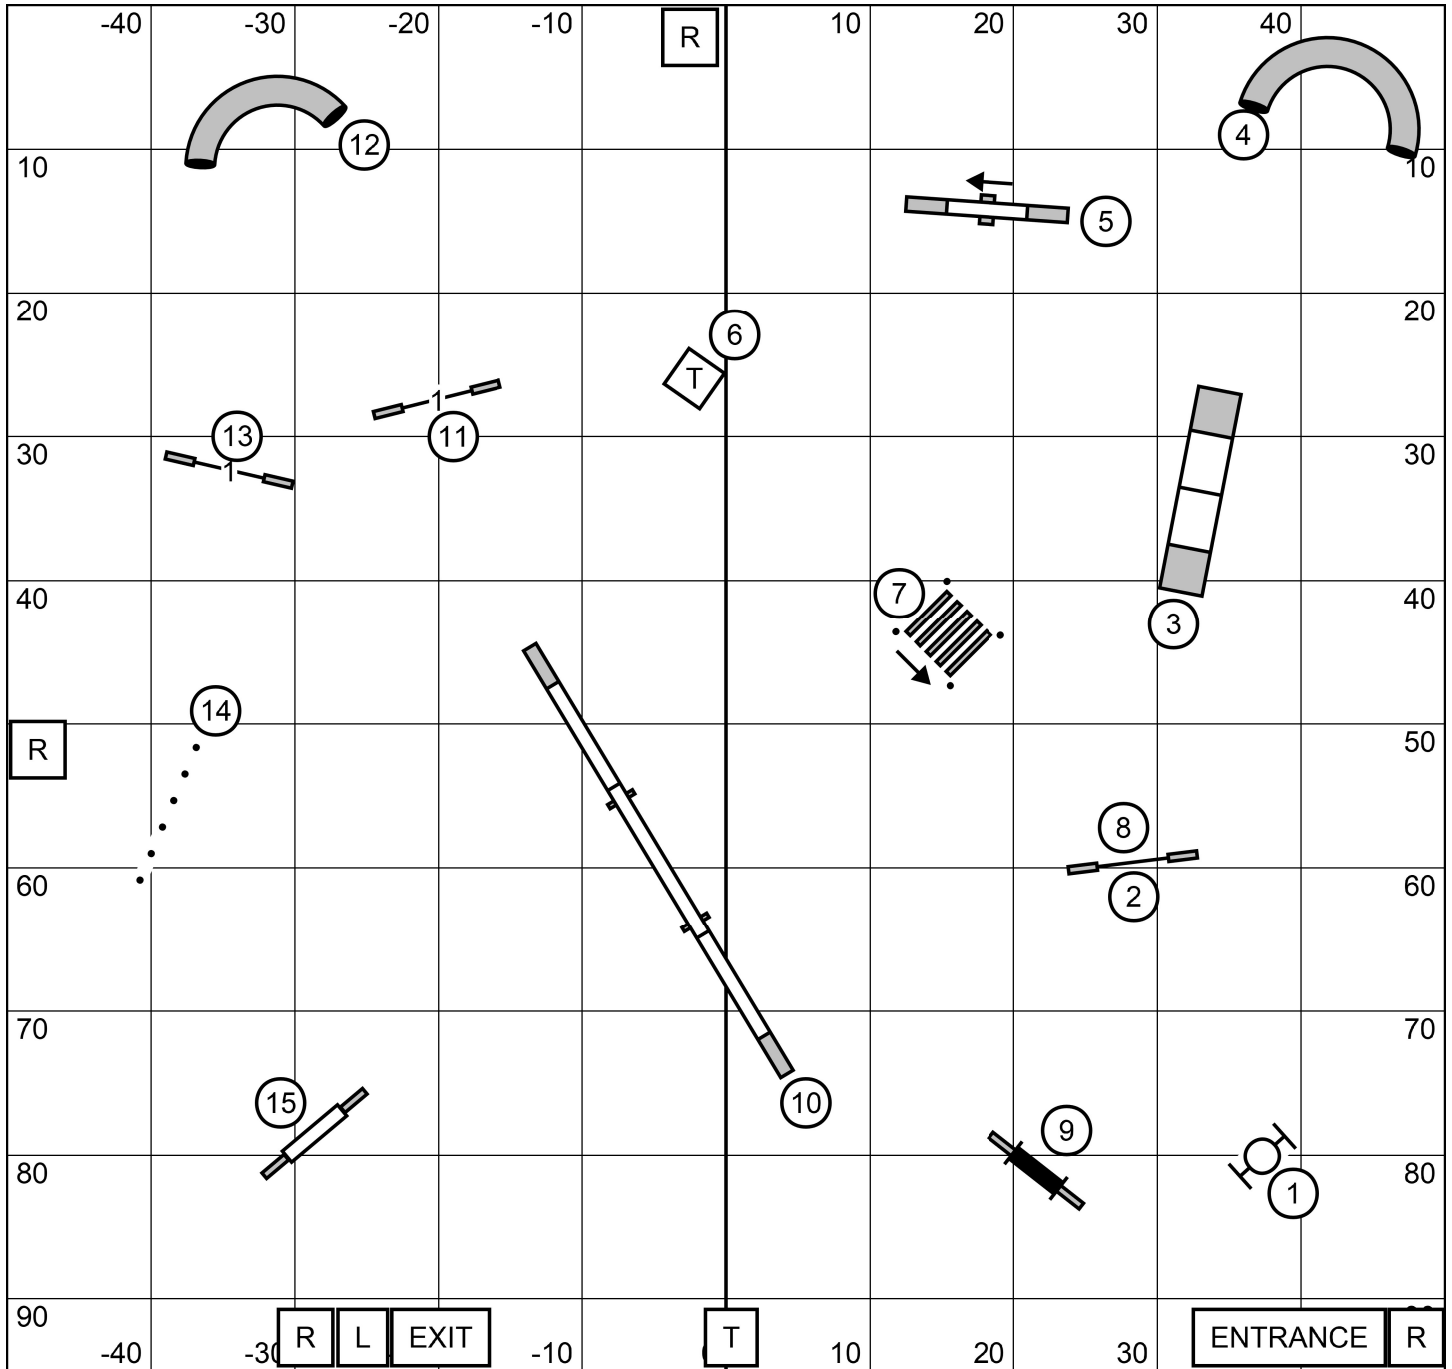

Emerald Dog Obience Club  
**Novice Standard** - Friday, June 28th, 2024  
 Indoors on Packed Dirt  
 Judged by Rob Thompson

EX/MAS 5-6-4 DASHED LINE  
 OPEN 5-4 DASHED LINE  
 NOVICE 5-4 OR BLACK 4-5 SOLID LINE