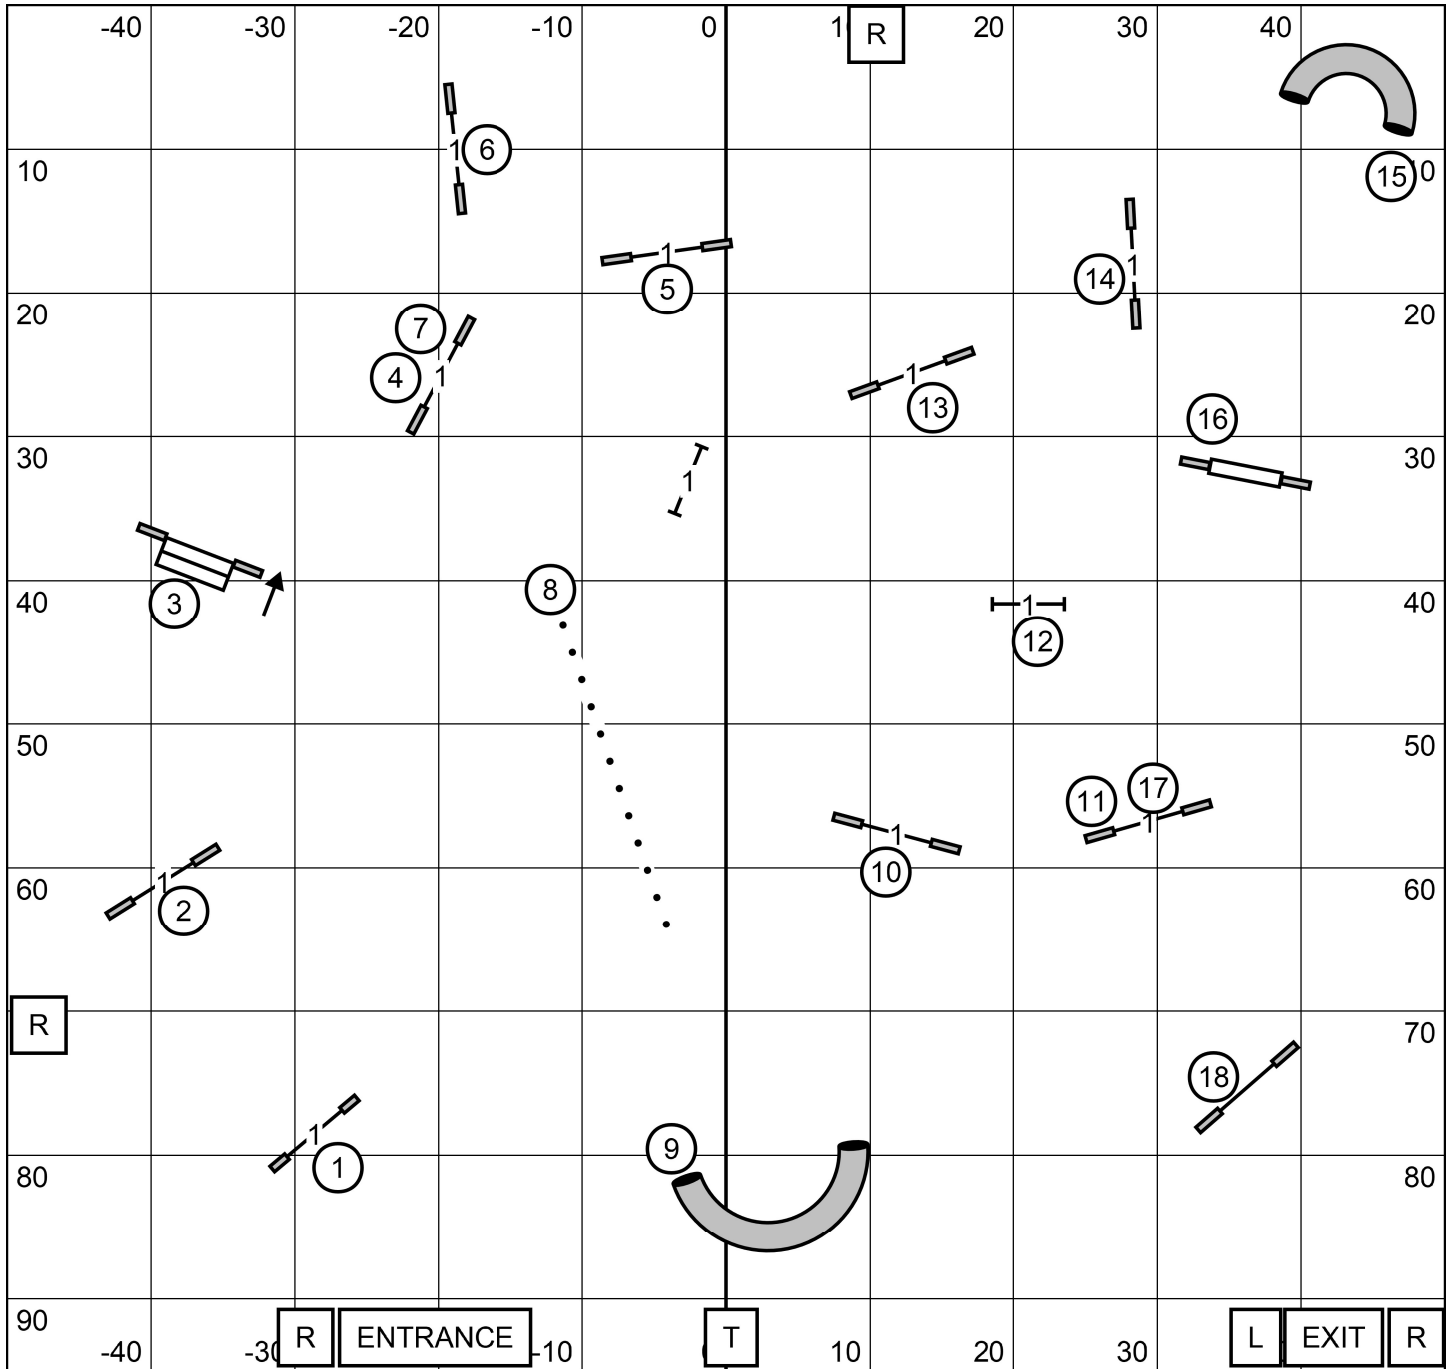

Emerald Dog Obience Club
Excellent/Master Jumpers with Weaves - Saturday, June 29th, 2024
Indoors on Packed Dirt
Judged by Rob Thompson