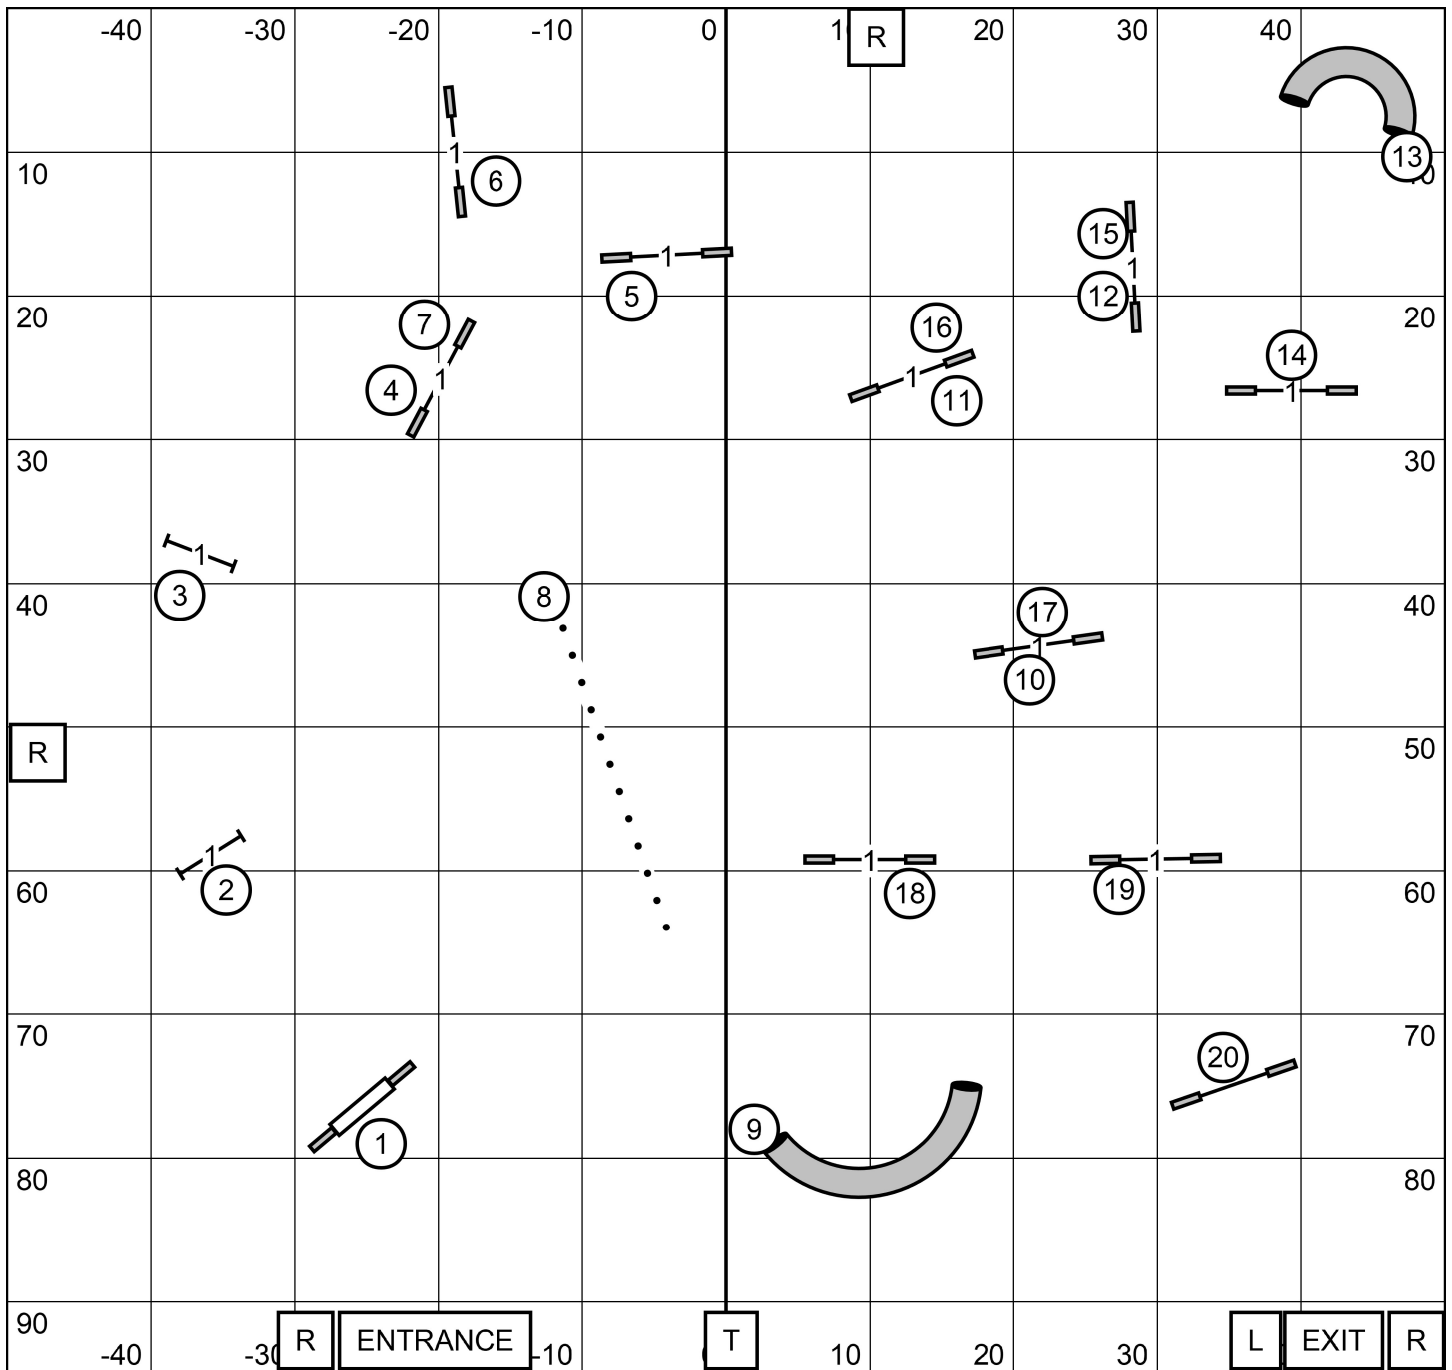

Emerald Dog Obience Club

Premier Jumpers with Weaves - Saturday, June 29th, 2024

Indoors on Packed Dirt
Judged by Rob Thompson