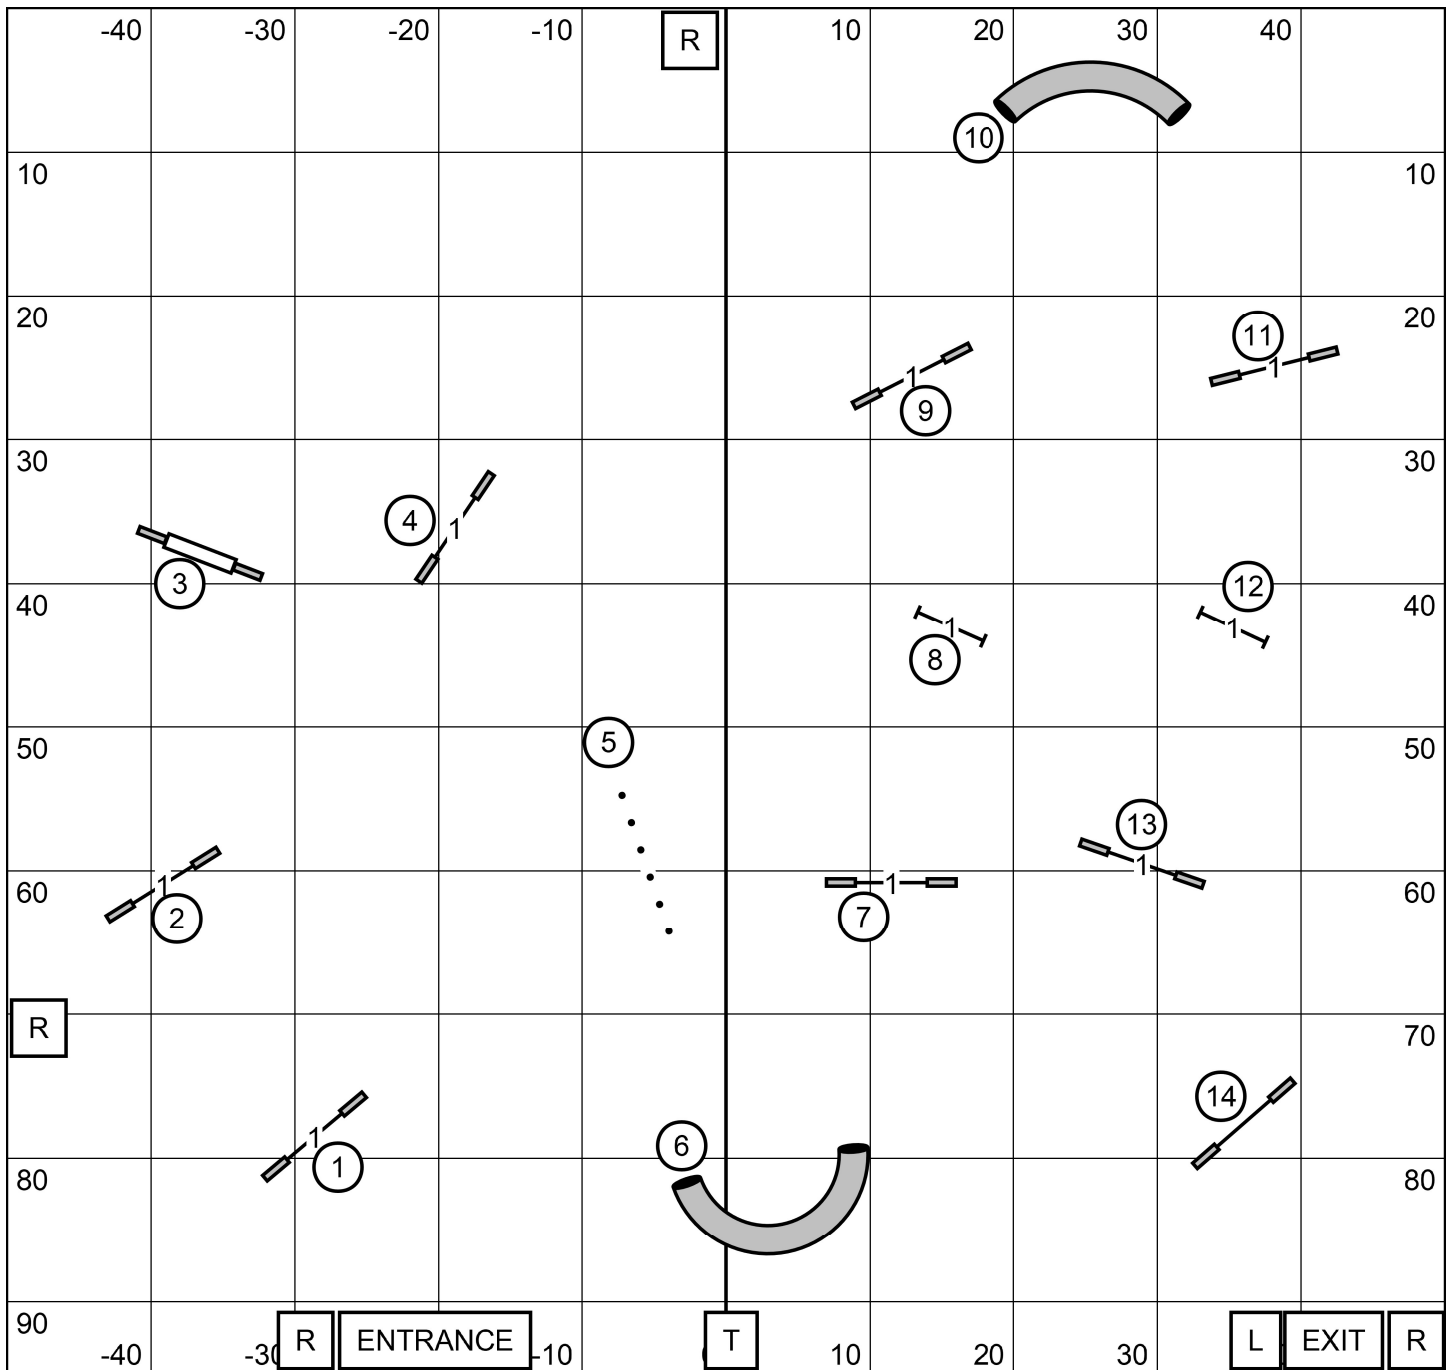

Emerald Dog Obience Club

Novice Jumpers with Weaves - Saturday, June 29th, 2024

Indoors on Packed Dirt
Judged by Rob Thompson