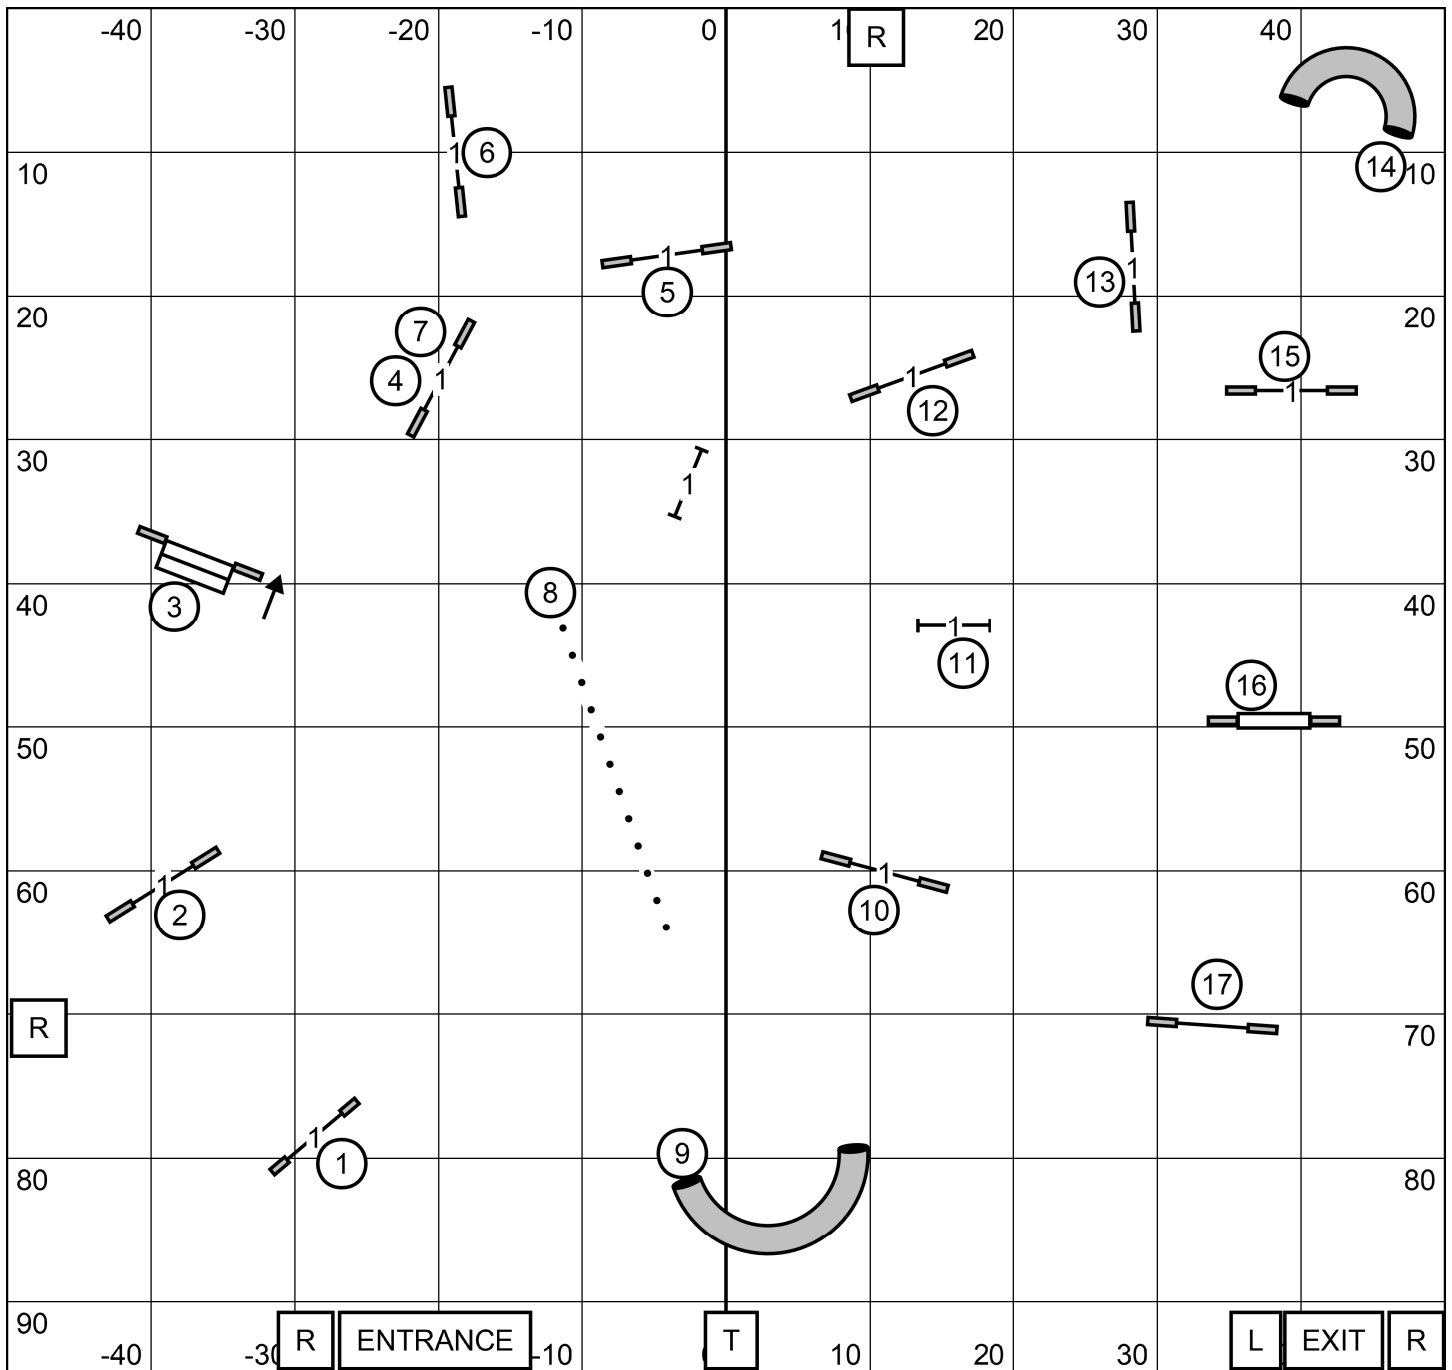

Emerald Dog Obience Club
Combined F.A.S.T. - Saturday, June 29th, 2024
 Indoors on Packed Dirt
 Judged by Rob Thompson

Emerald Dog Obience Club

Novice Jumpers with Weaves - Saturday, June 29th, 2024

Indoors on Packed Dirt
 Judged by Rob Thompson