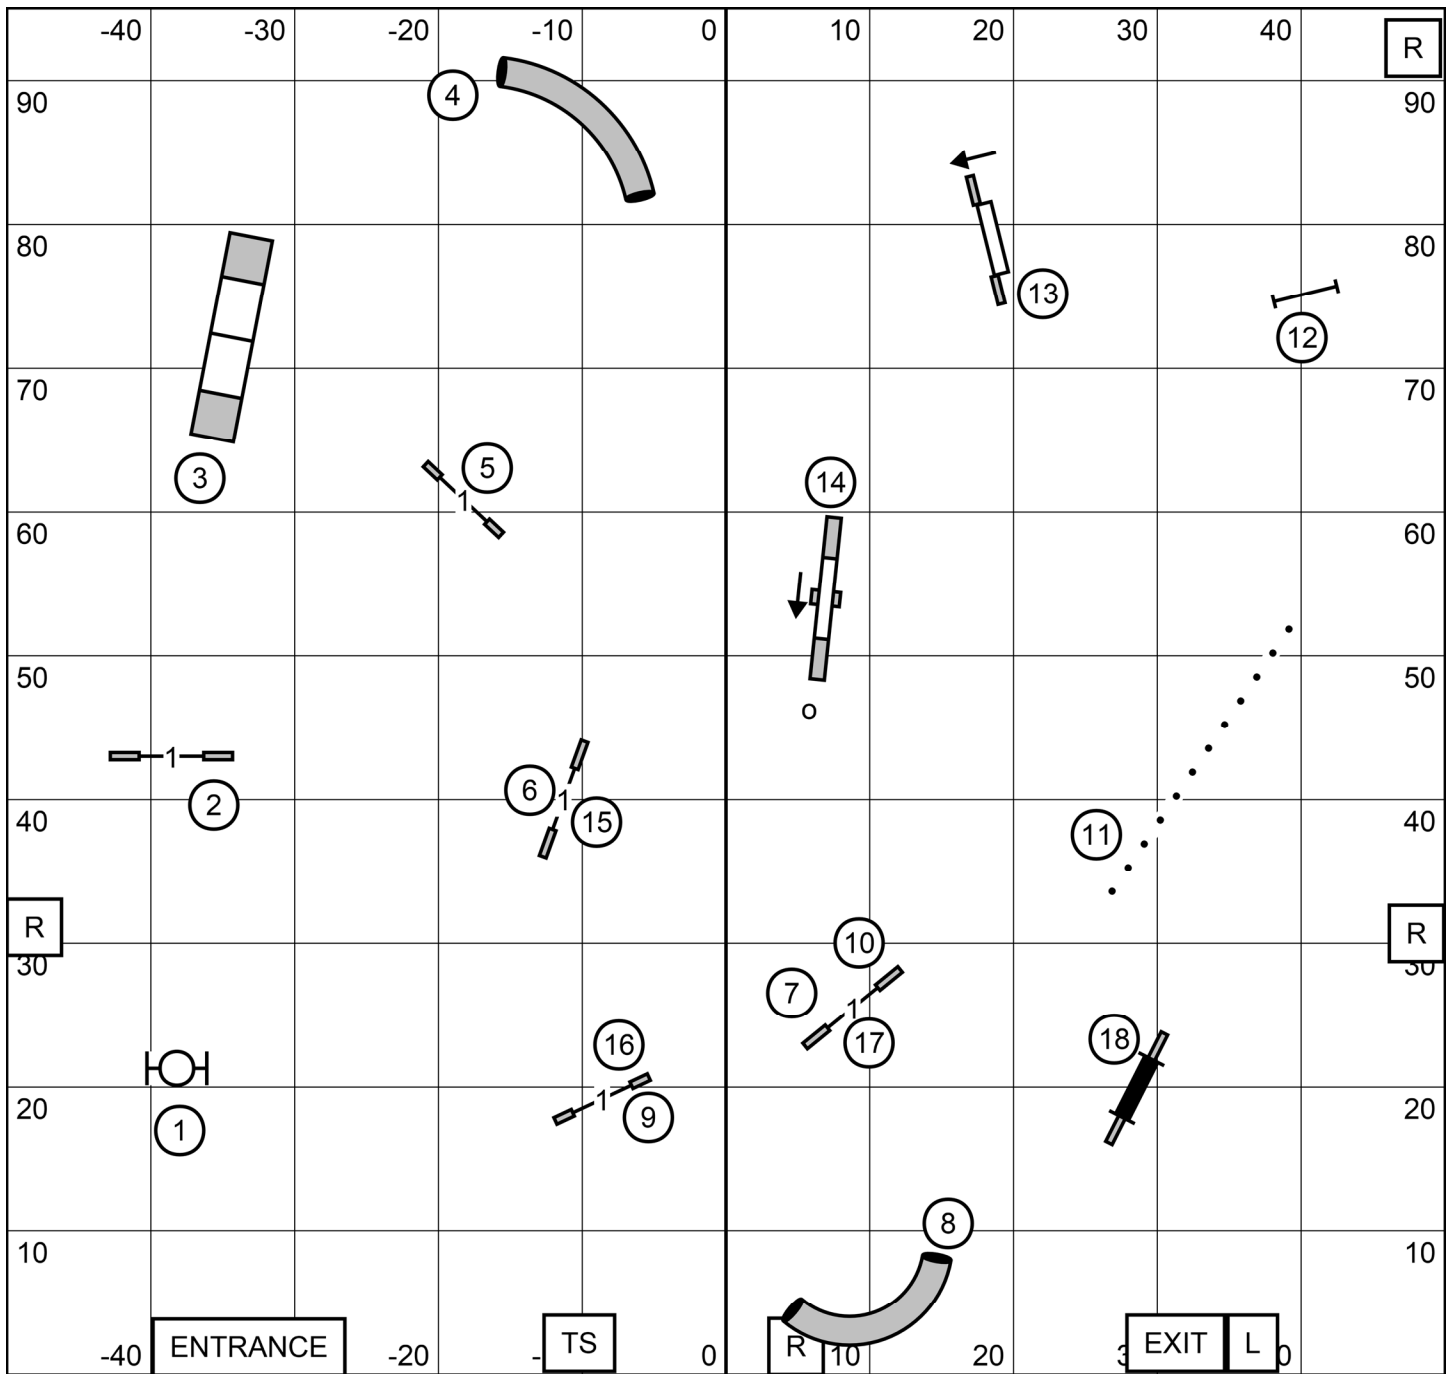

TIME TO BEAT

EMERALD DOG OBEDIENCE CLUB
SATURDAY JUNE 29, 2024
INDOORS ON SPORT TURF
JUDGE: SUSAN THOMPSON