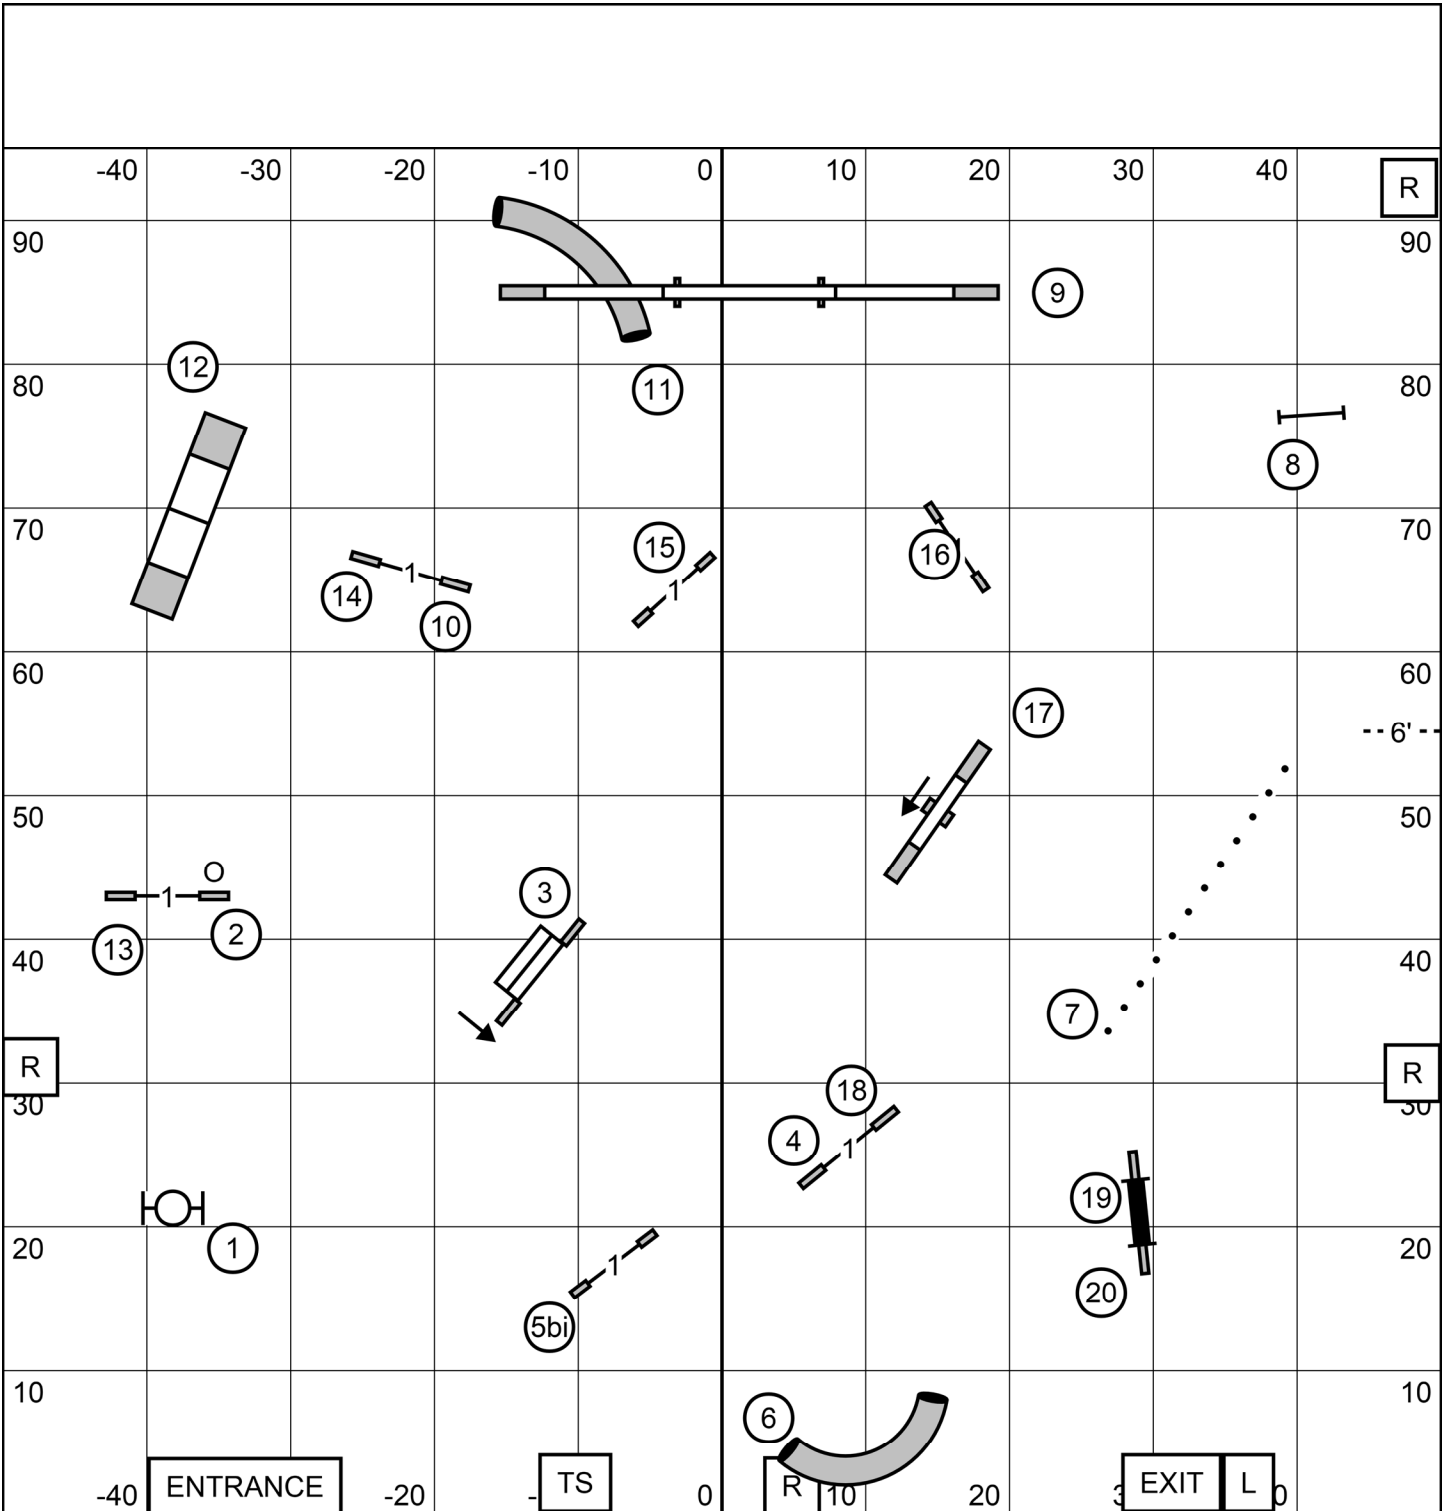

Emerald Dog Obience Club

Premier Jumpers with Weaves - Saturday, June 29th, 2024

Indoors on Packed Dirt
 Judged by Rob Thompson

TIME TO BEAT

EMERALD DOG OBEDIENCE CLUB
 SATURDAY JUNE 29, 2024
 INDOORS ON SPORT TURF
 JUDGE: SUSAN THOMPSON