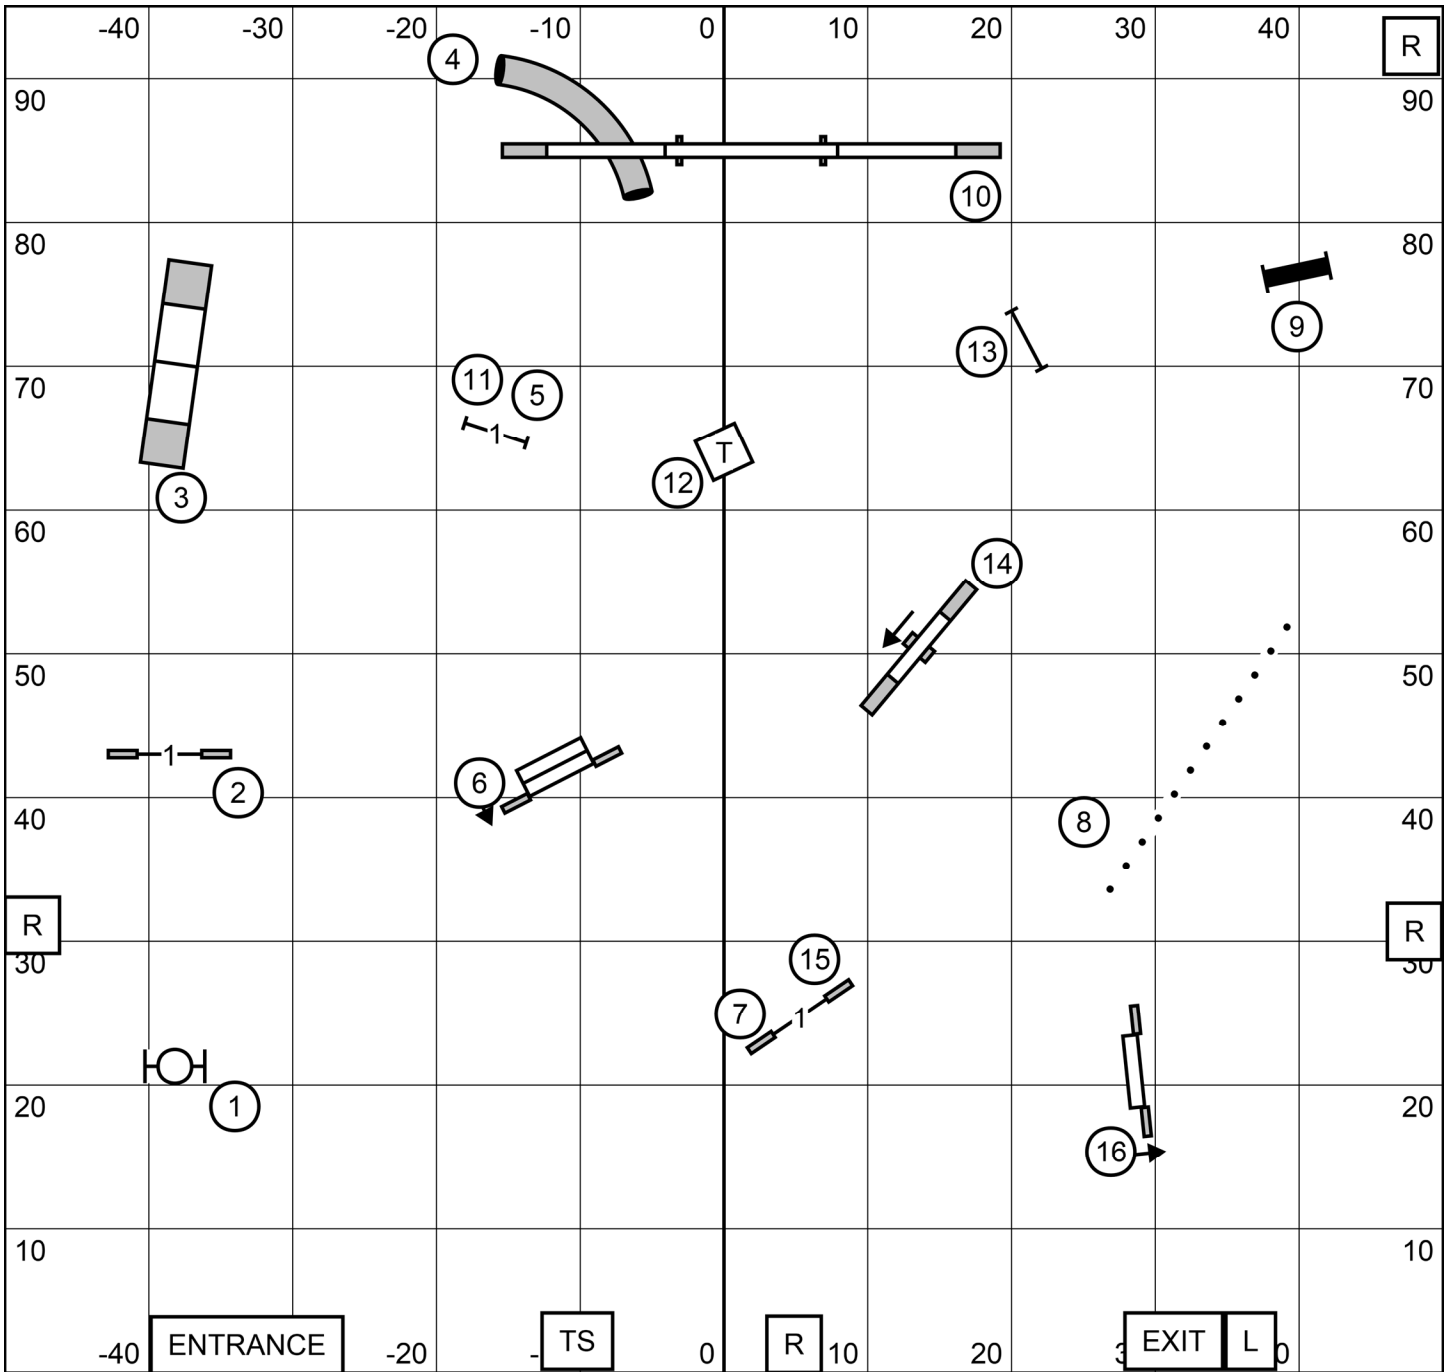

OPEN STANDARD

EMERALD DOG OBEDIENCE CLUB
SATURDAY JUNE 30, 2024
INDOORS ON SPORT TURF
JUDGE: SUSAN THOMPSON