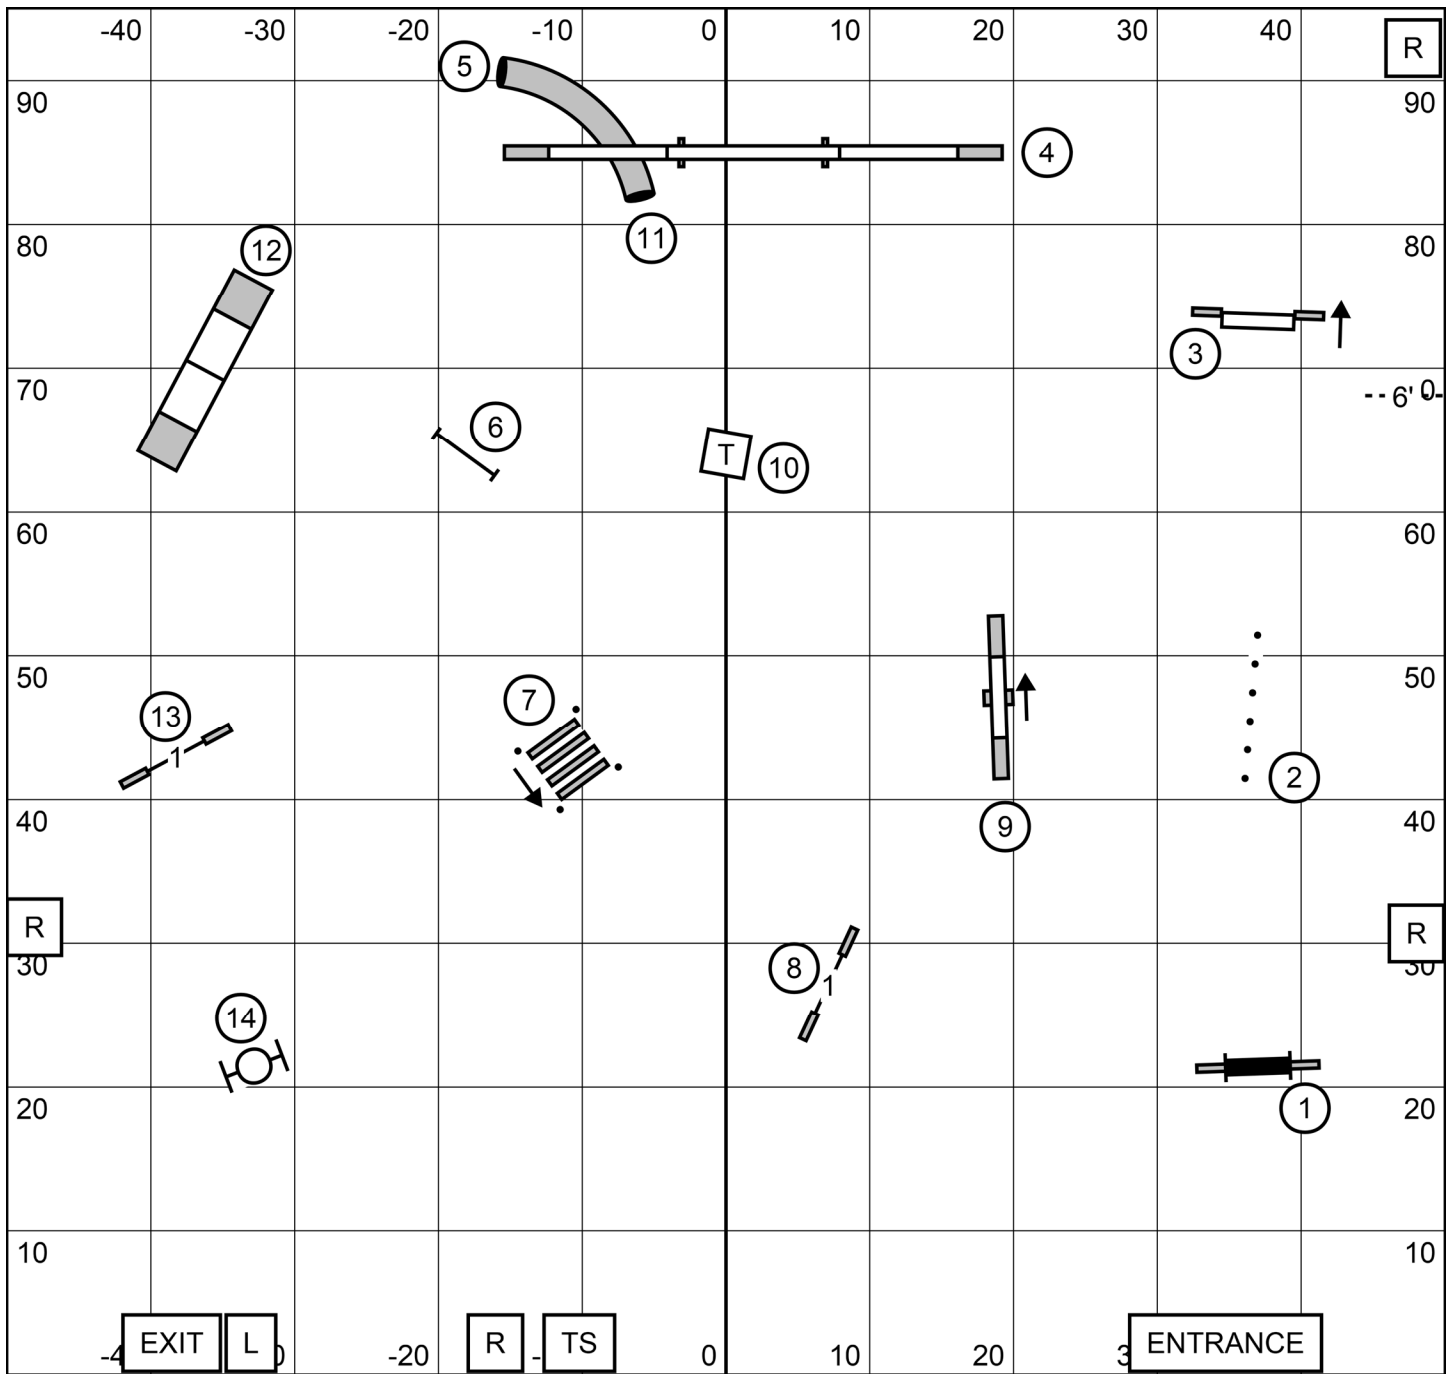

NOVICE STD

EMERALD DOG OBEDIENCE CLUB
SATURDAY JUNE 29, 2024
INDOORS ON SPORT TURF
JUDGE: SUSAN THOMPSON