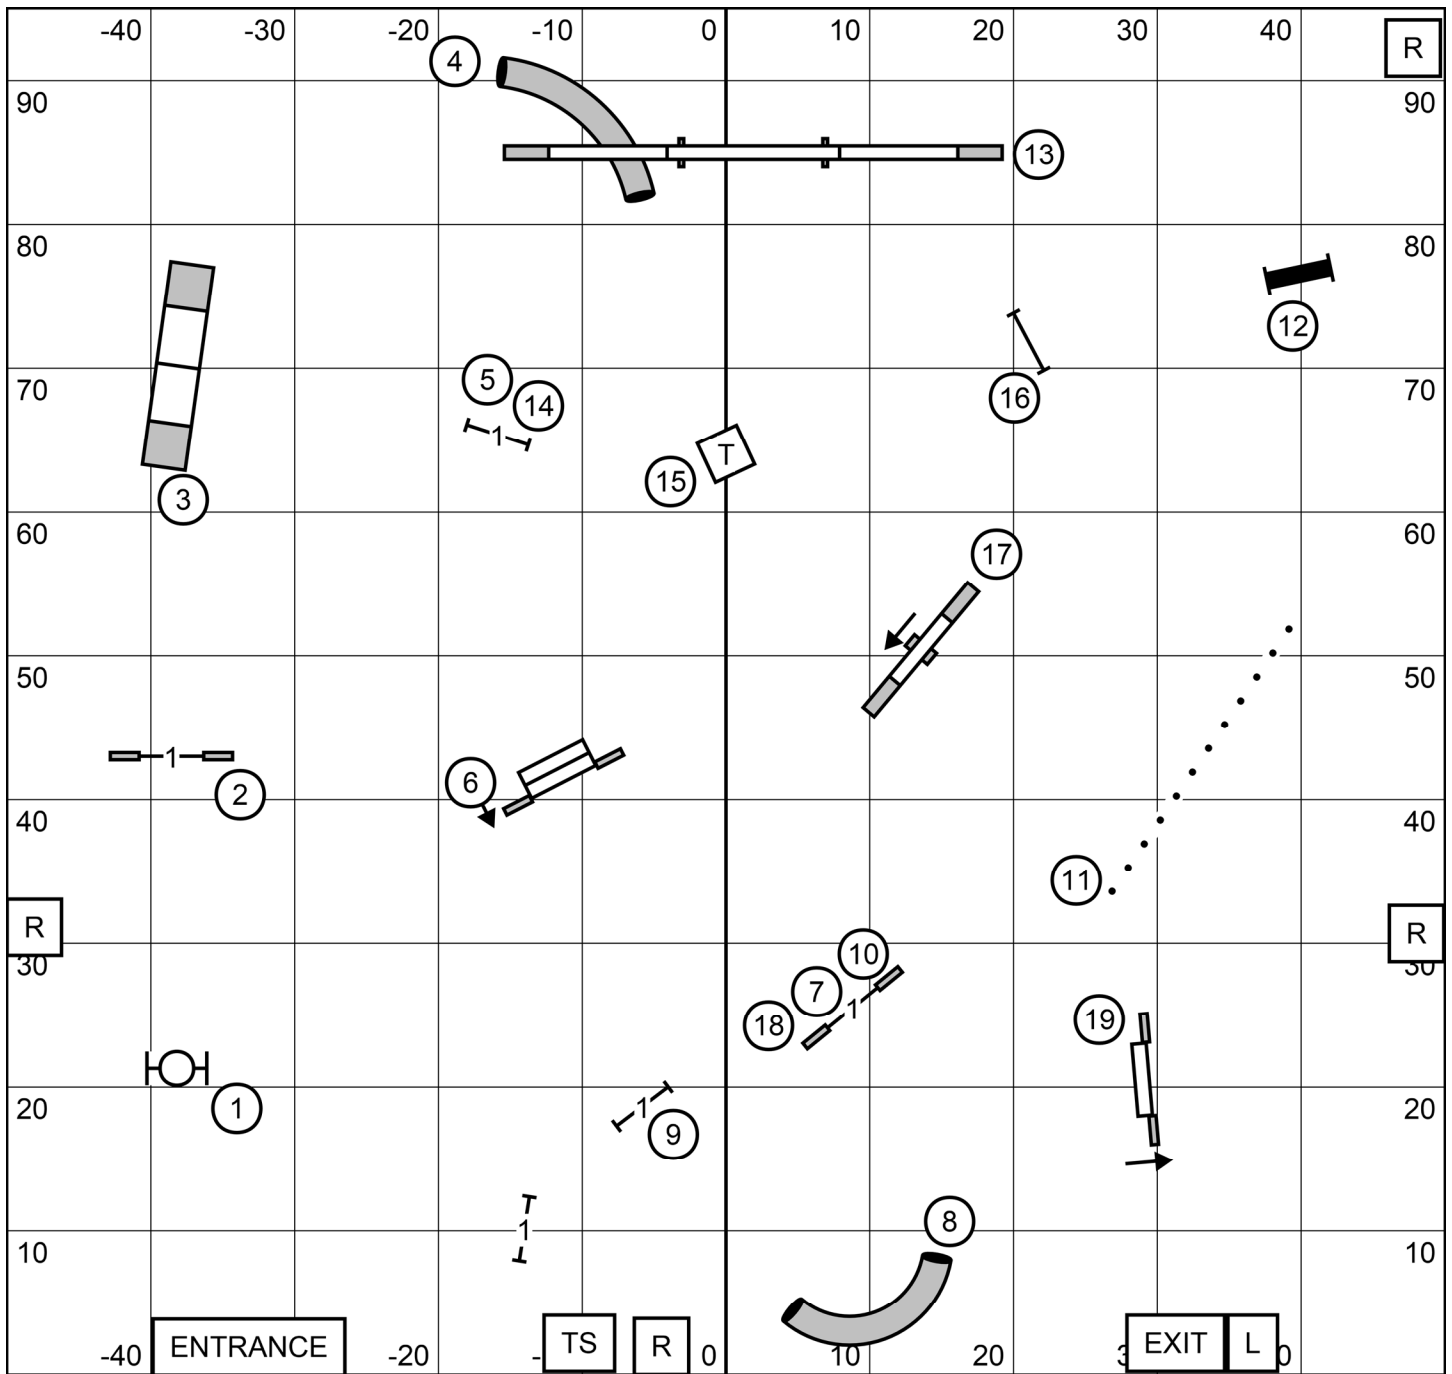

EX/MAS STD

EMERALD DOG OBEDIENCE CLUB
SATURDAY JUNE 29, 2024
INDOORS ON SPORT TURF
JUDGE: SUSAN THOMPSON