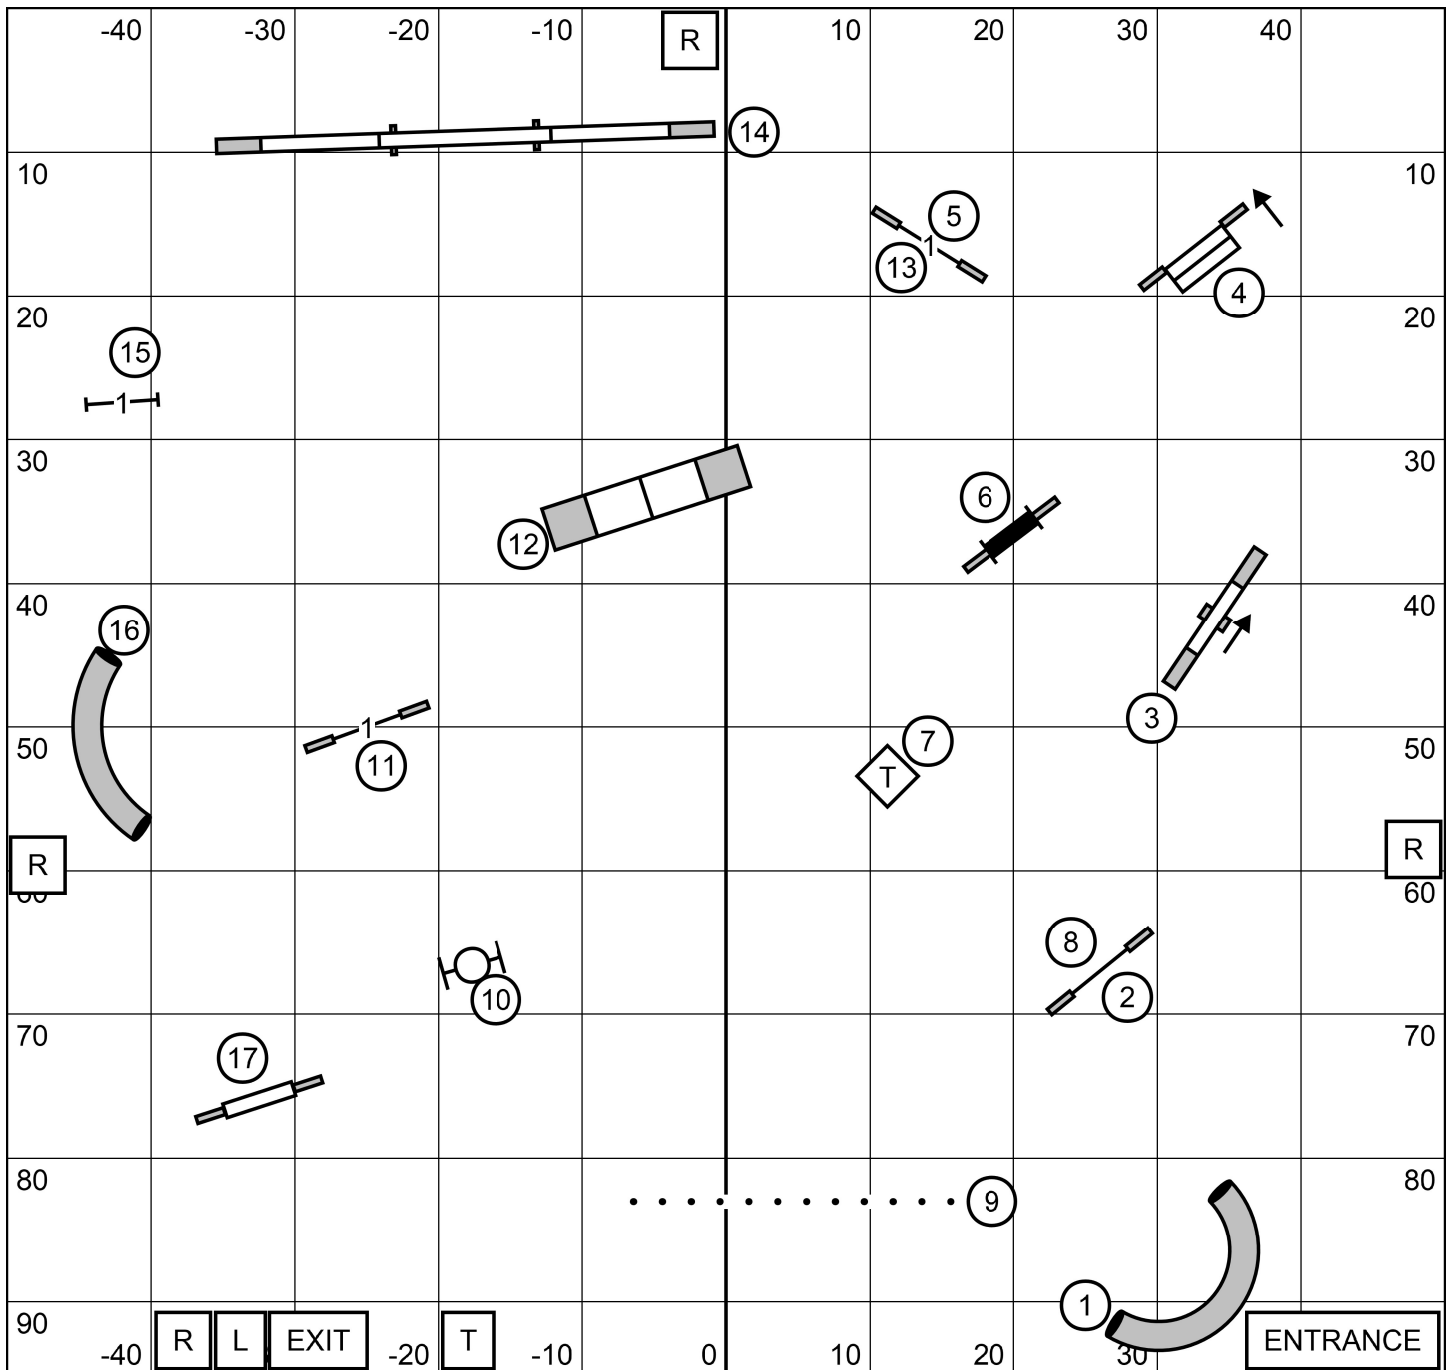

Emerald Dog Obience Club  
**Time-2-Beat** - Sunday, June 30th, 2024  
 Indoors on Packed Dirt  
 Judged by Rob Thompson

Emerald Dog Obedience Club

**Premier Standard** - Sunday, June 30th, 2024

Indoors on Packed Dirt  
 Judged by Rob Thompson