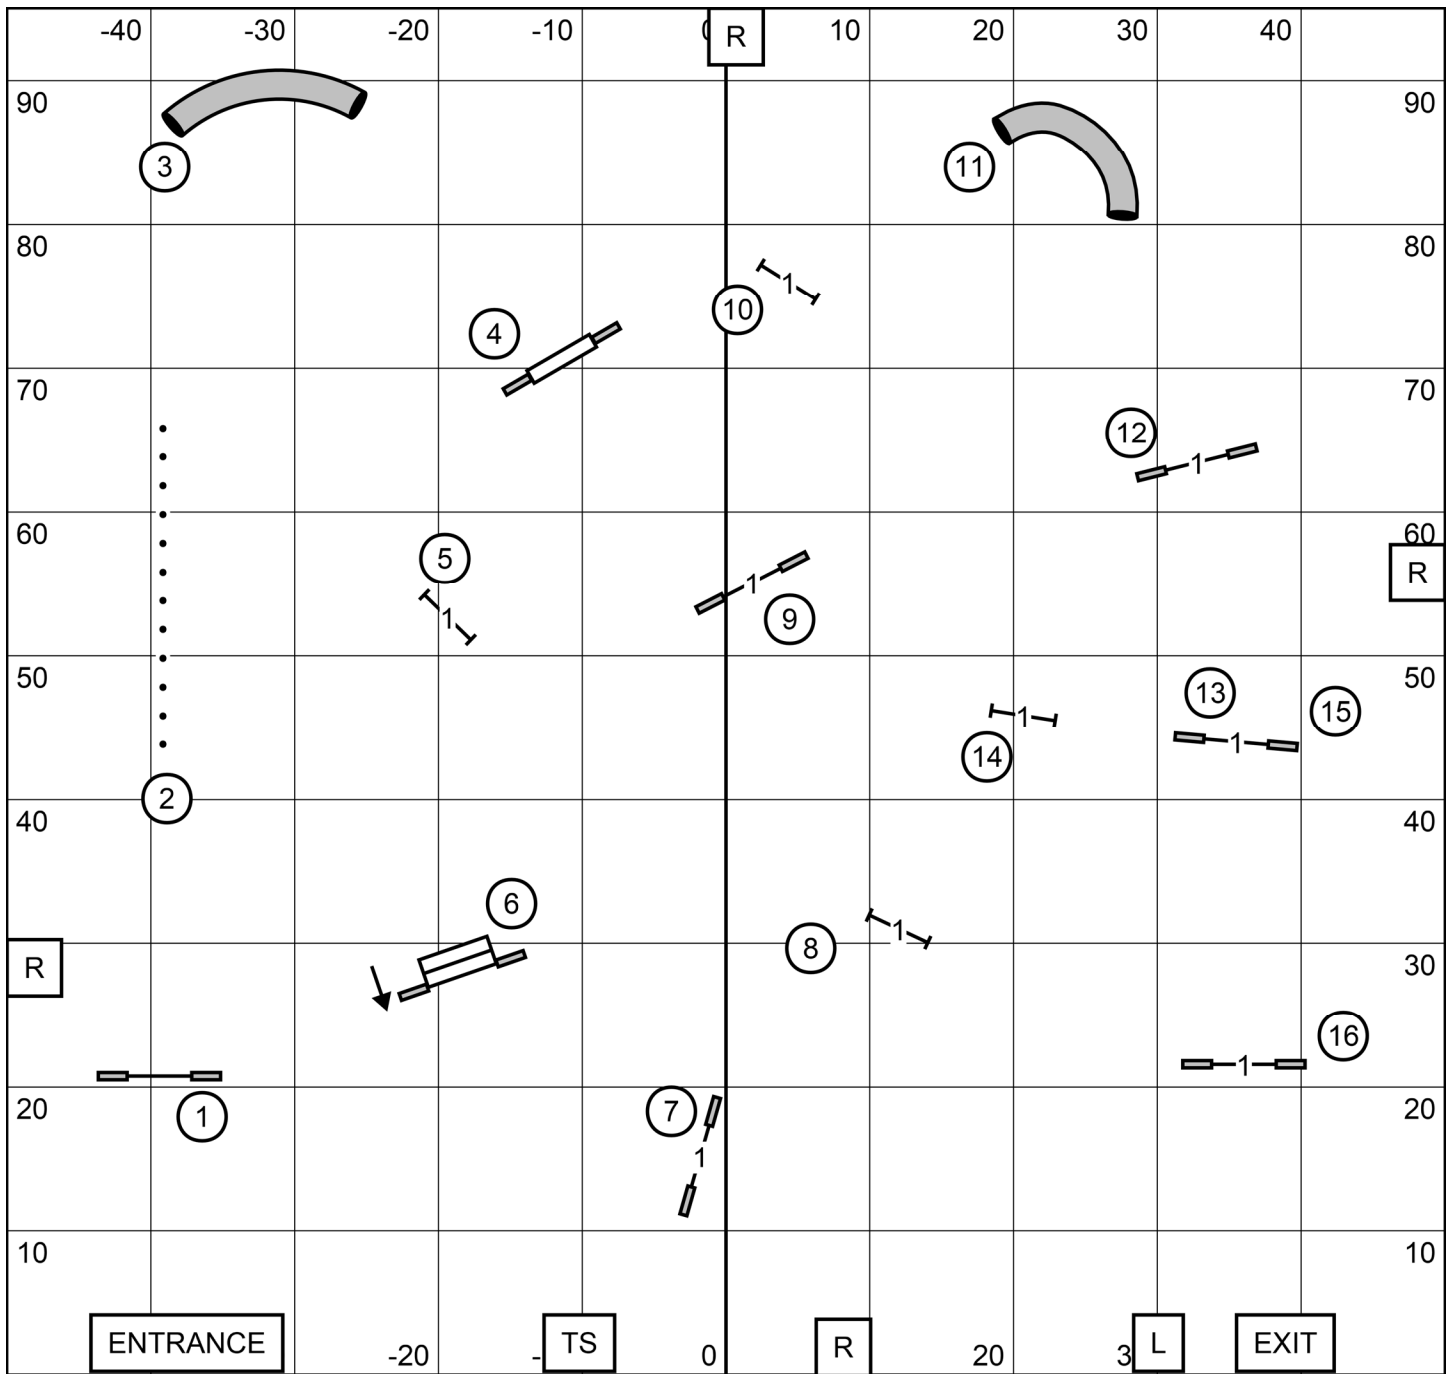

OPEN JWW

EMERALD DOG OBEDIENCE CLUB
SUNDAY JUNE 30, 2024
INDOORS ON SPORT TURF
JUDGE: SUSAN THOMPSON