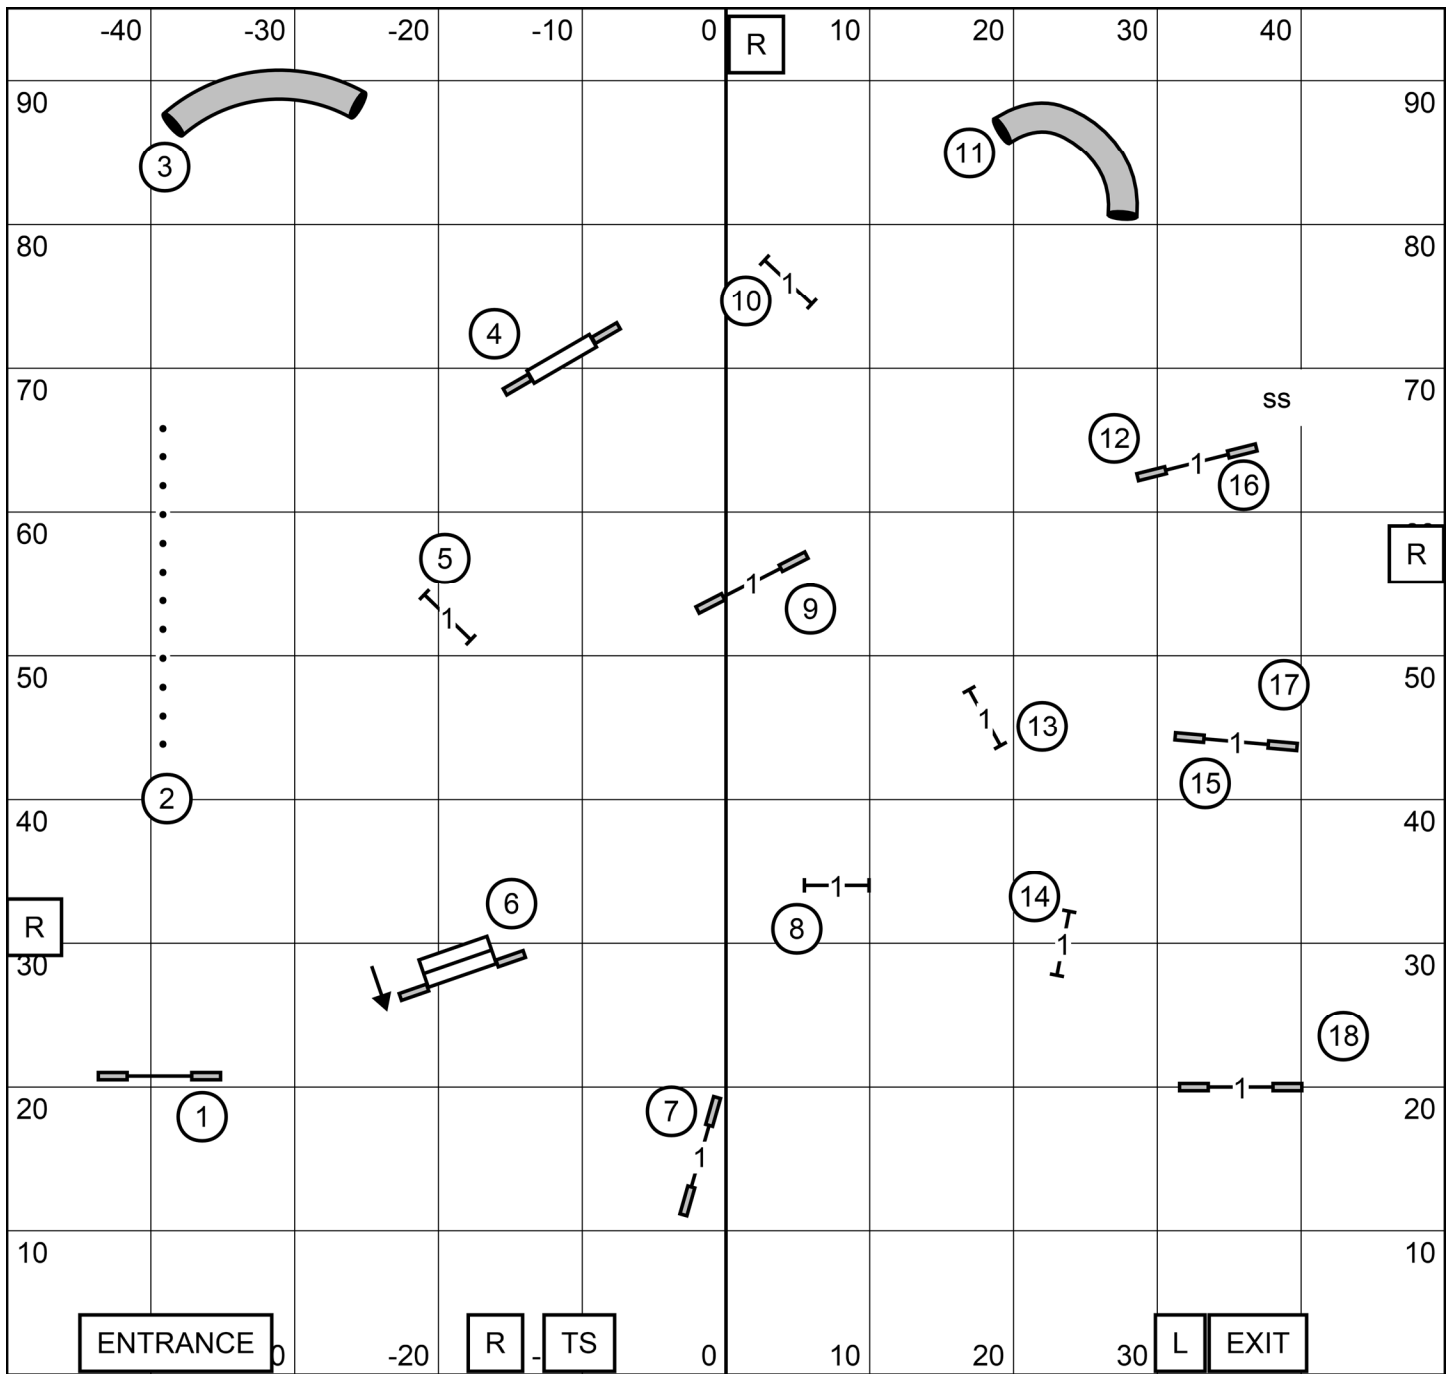

NOVICE JWW

EMERALD DOG OBEDIENCE CLUB  
 SUNDAY JUNE 30, 2024  
 INDOORS ON SPORT TURF  
 JUDGE: SUSAN THOMPSON

OPEN JWW

EMERALD DOG OBEDIENCE CLUB  
 SUNDAY JUNE 30, 2024  
 INDOORS ON SPORT TURF  
 JUDGE: SUSAN THOMPSON