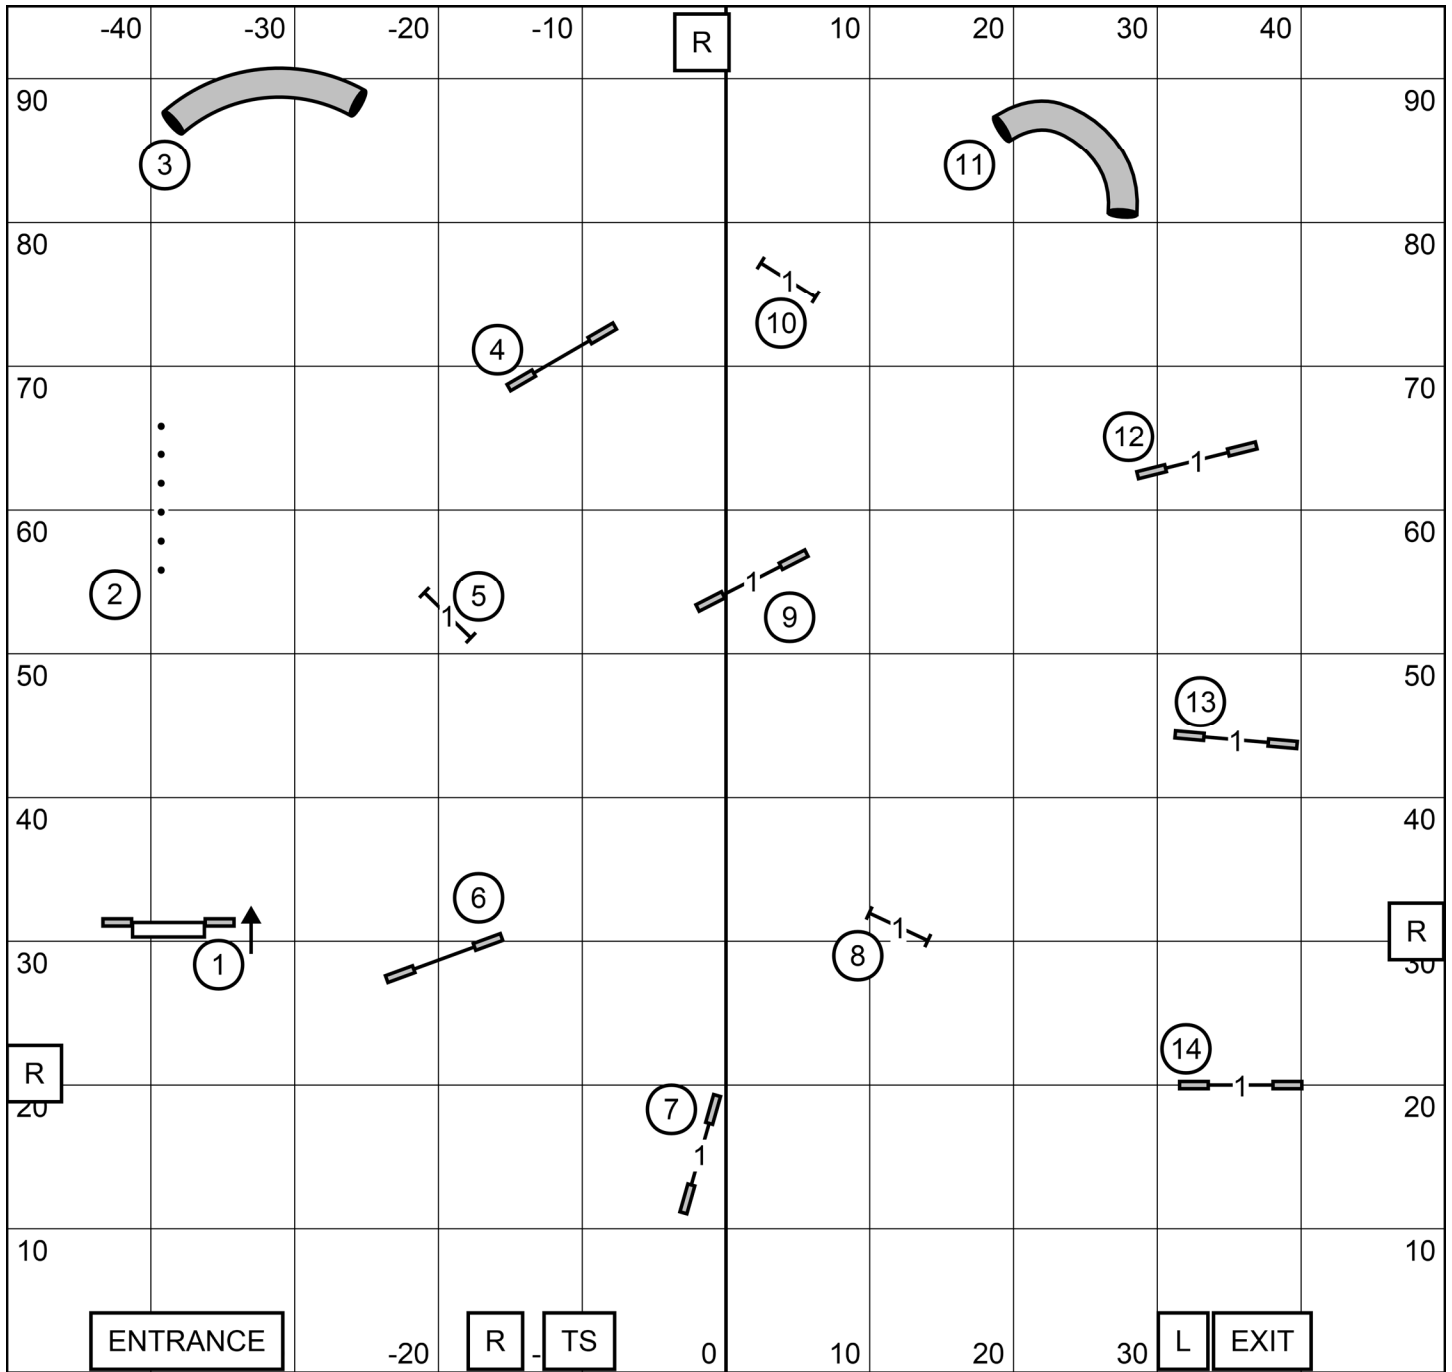

Emerald Dog Obience Club  
**Open Standard** - Sunday, June 30th, 2024  
 Indoors on Packed Dirt  
 Judged by Rob Thompson

Emerald Dog Obience Club  
**Novice Standard** - Sunday, June 30th, 2024  
 Indoors on Packed Dirt  
 Judged by Rob Thompson