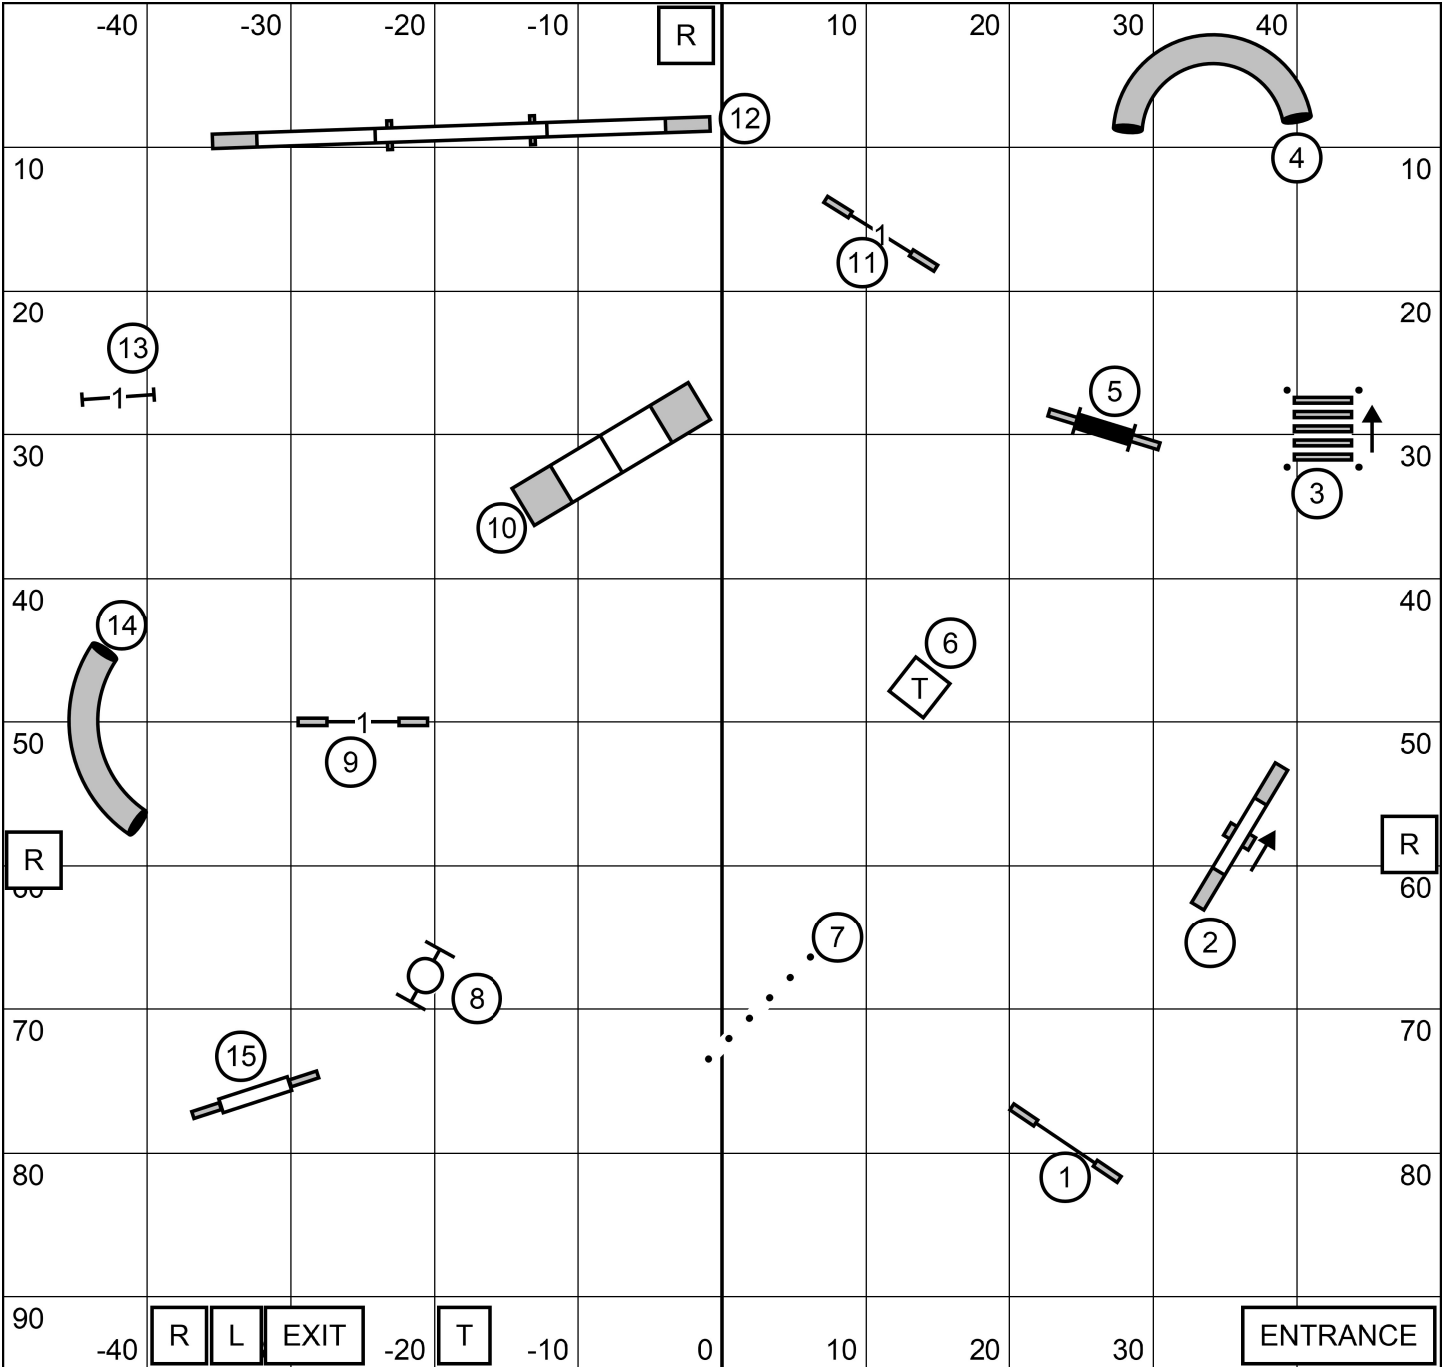

Emerald Dog Obience Club
Novice Standard - Sunday, June 30th, 2024
Indoors on Packed Dirt
Judged by Rob Thompson