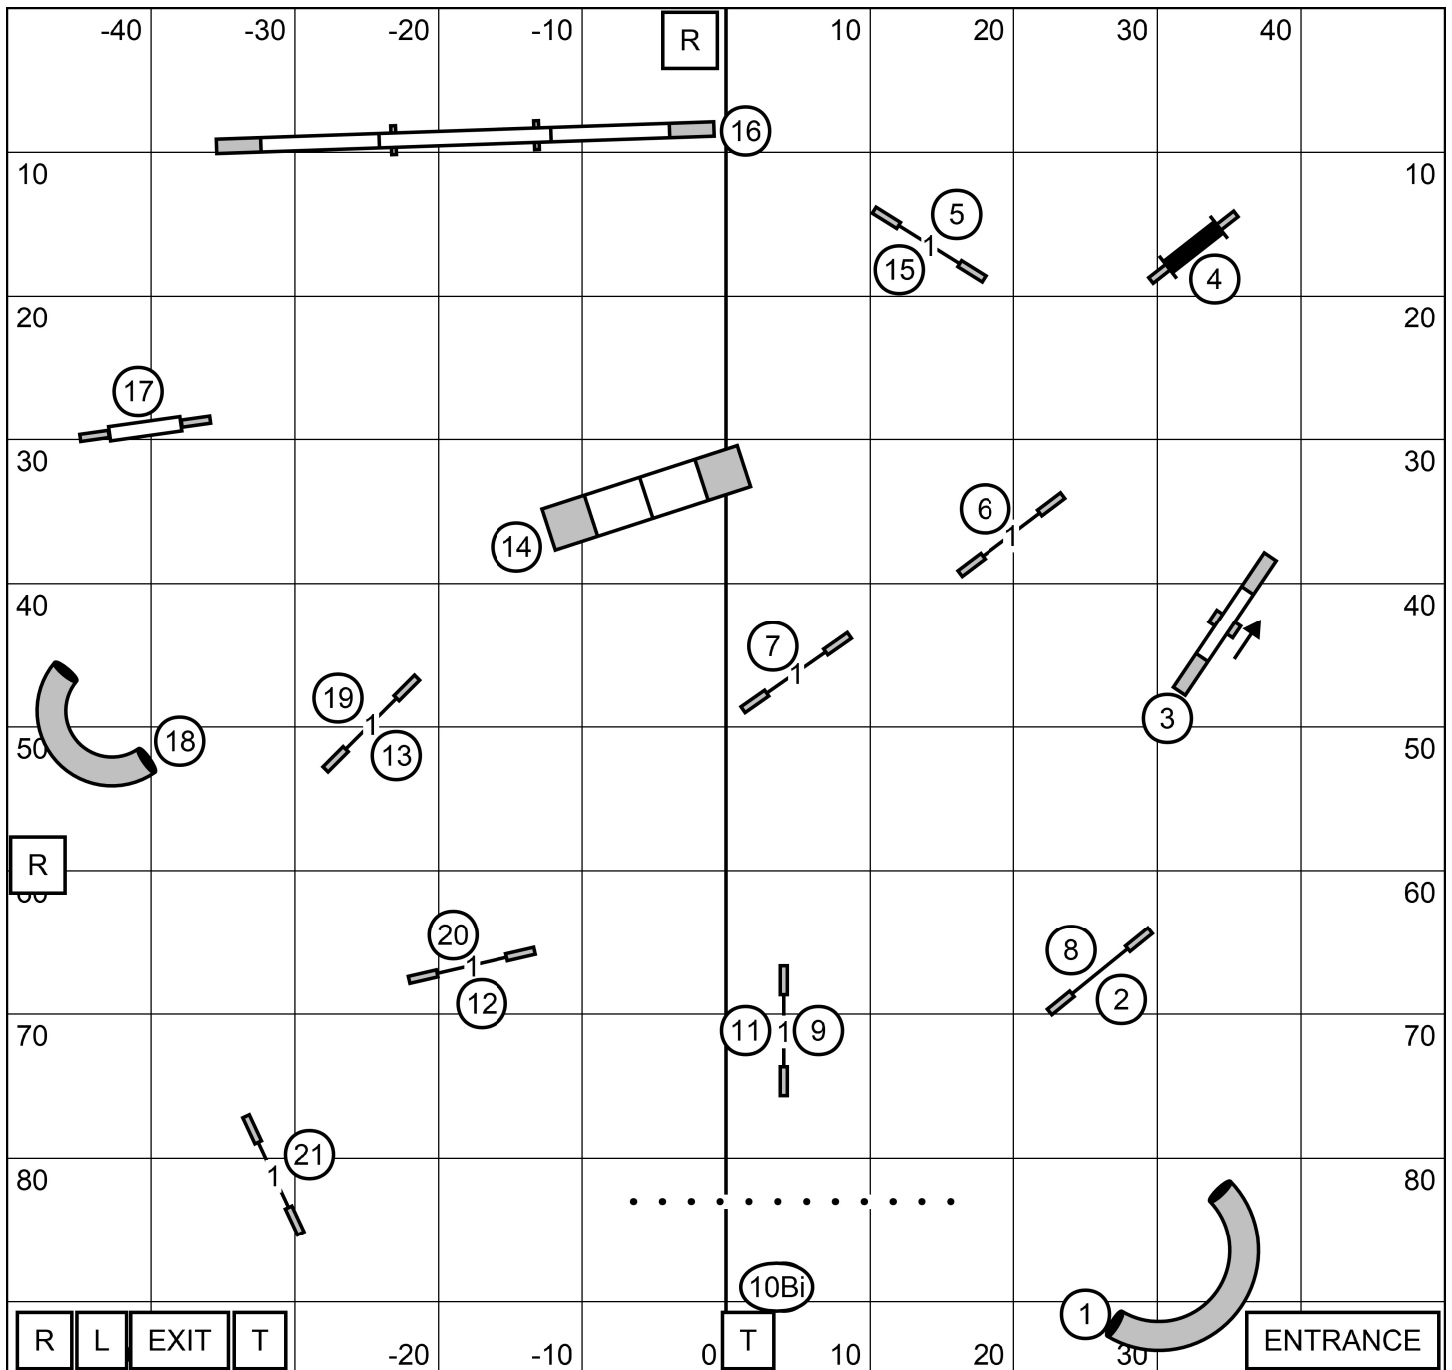

Emerald Dog Obience Club  
**Time-2-Beat** - Sunday, June 30th, 2024  
 Indoors on Packed Dirt  
 Judged by Rob Thompson

Emerald Dog Obedience Club

**Premier Standard** - Sunday, June 30th, 2024

Indoors on Packed Dirt  
 Judged by Rob Thompson

Emerald Dog Obience Club  
**Open Standard** - Sunday, June 30th, 2024  
 Indoors on Packed Dirt  
 Judged by Rob Thompson

Emerald Dog Obience Club  
**Novice Standard** - Sunday, June 30th, 2024  
 Indoors on Packed Dirt  
 Judged by Rob Thompson