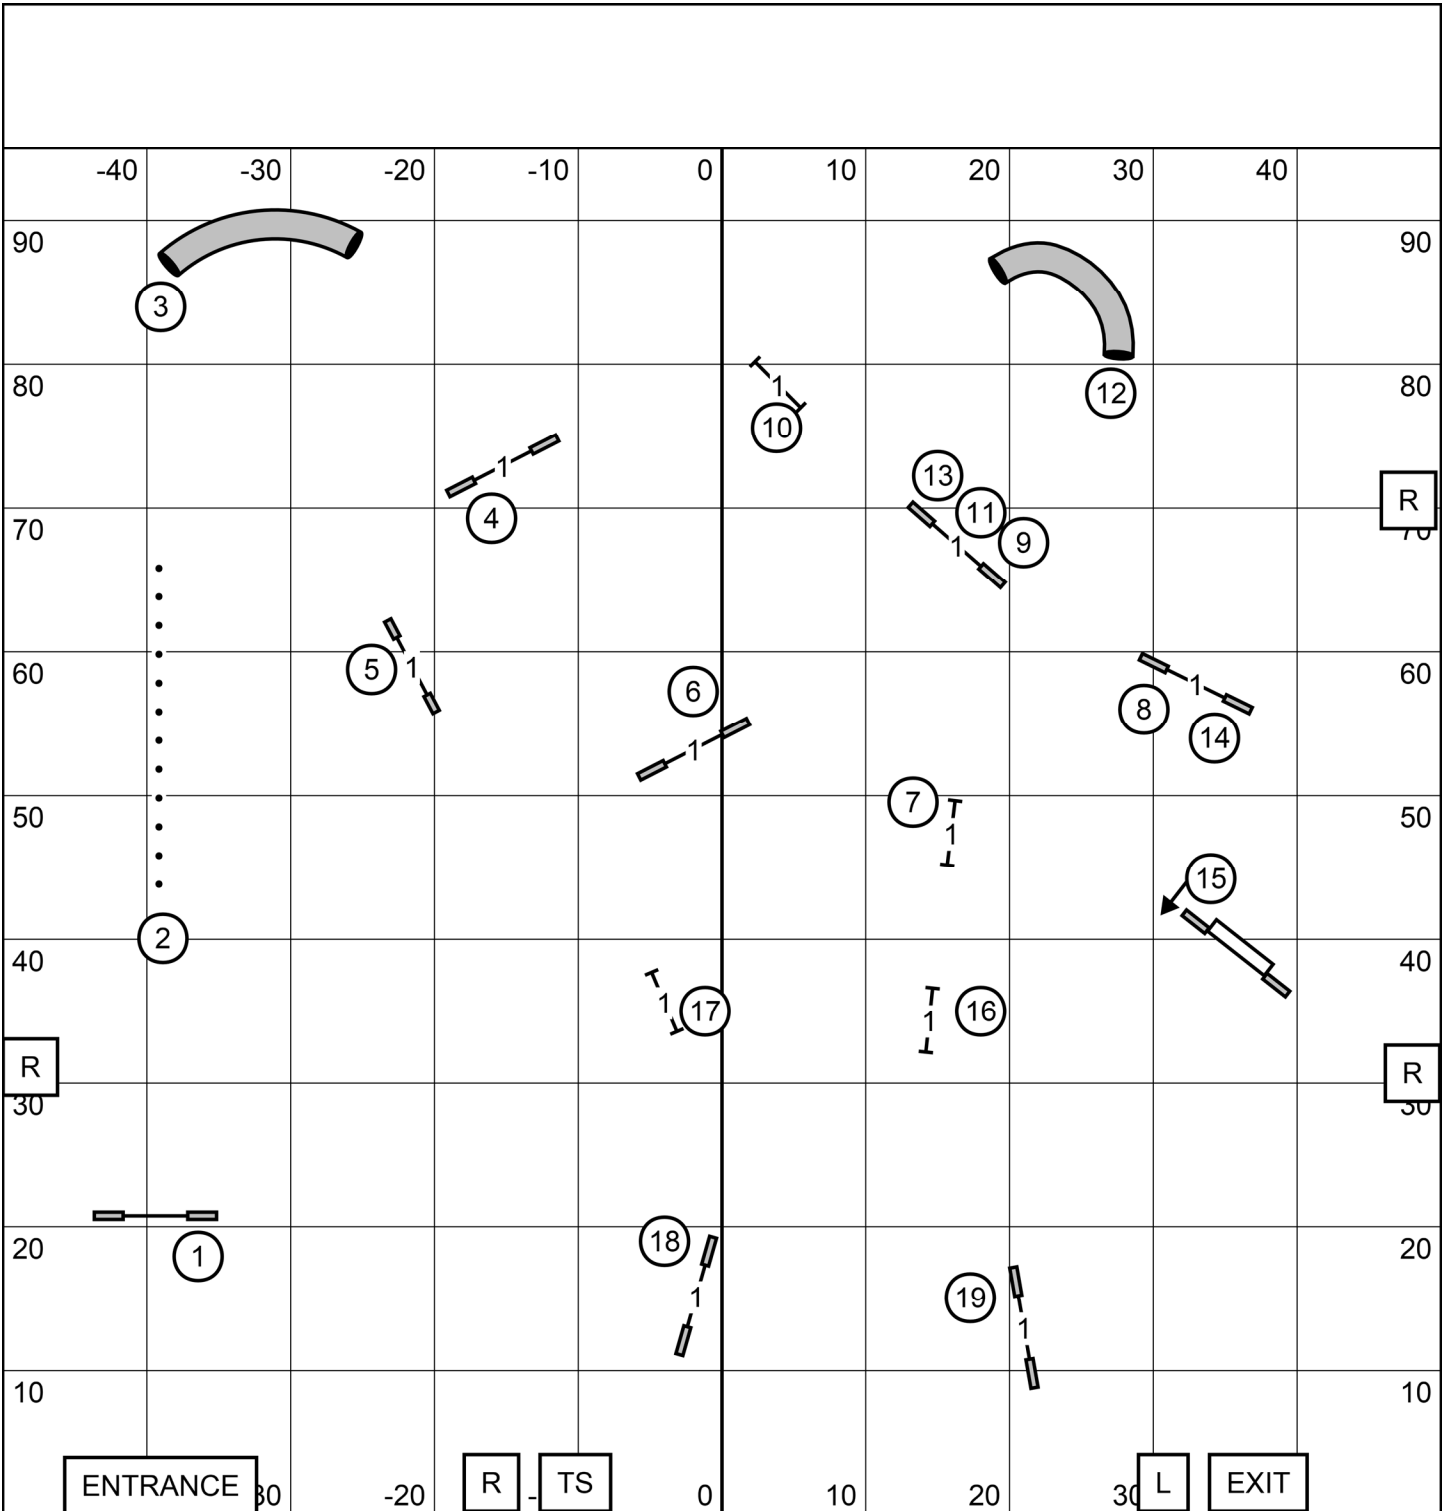

PREMIER JWW

EMERALD DOG OBEDIENCE CLUB
SUNDAY JUNE 30, 2024
INDOORS ON SPORT TURF
JUDGE: SUSAN THOMPSON