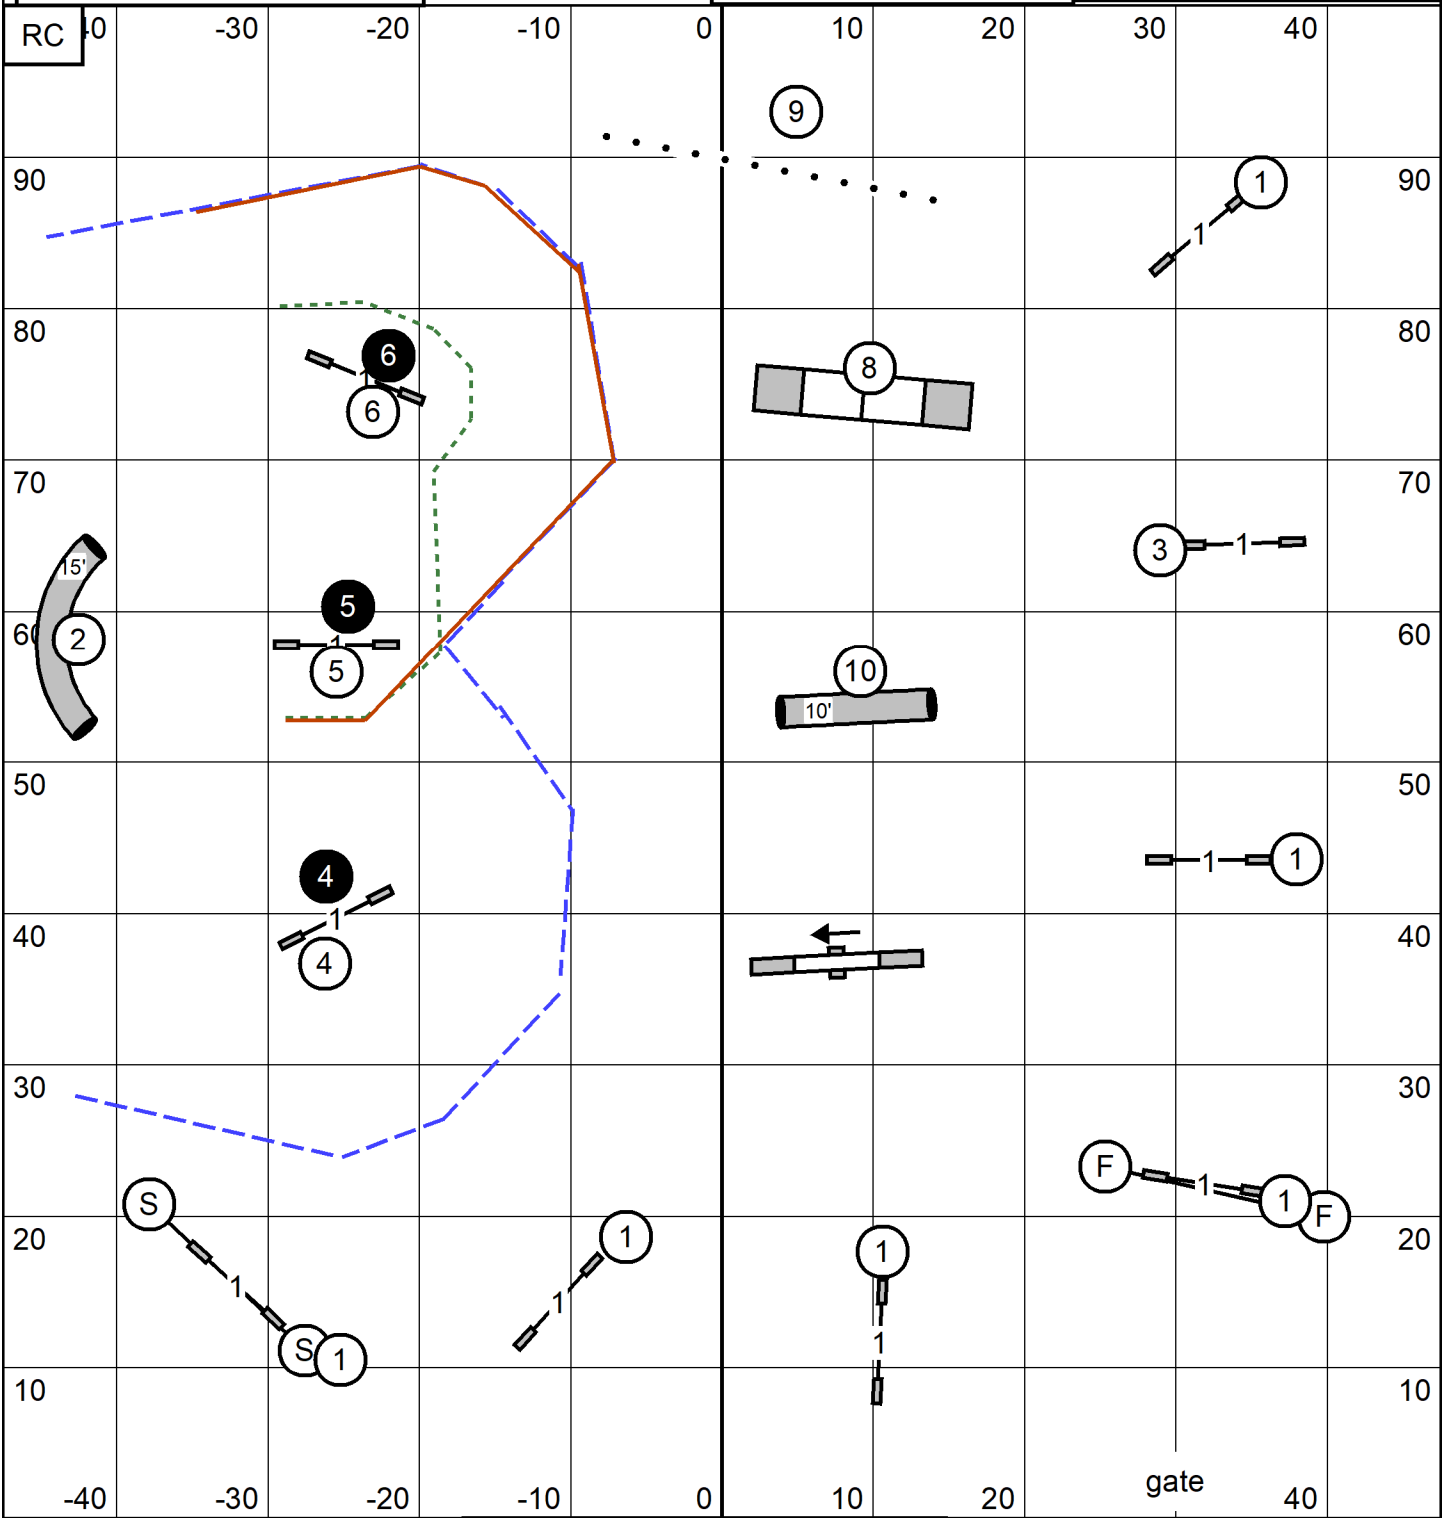

Ex/Ma
 6 5 4 .or 4 5 6
 dashed line (blue on pdf)

FAST

Open
 5 6 .or 6 5
 solid line (red on pdf)

Novice
 5 6 .or 6 5
 dotted line (green on pdf)

gate

Evergreen Golden Retriever Club
 August 31, 2022
 Auburn, WA
 Torka Poet

gate