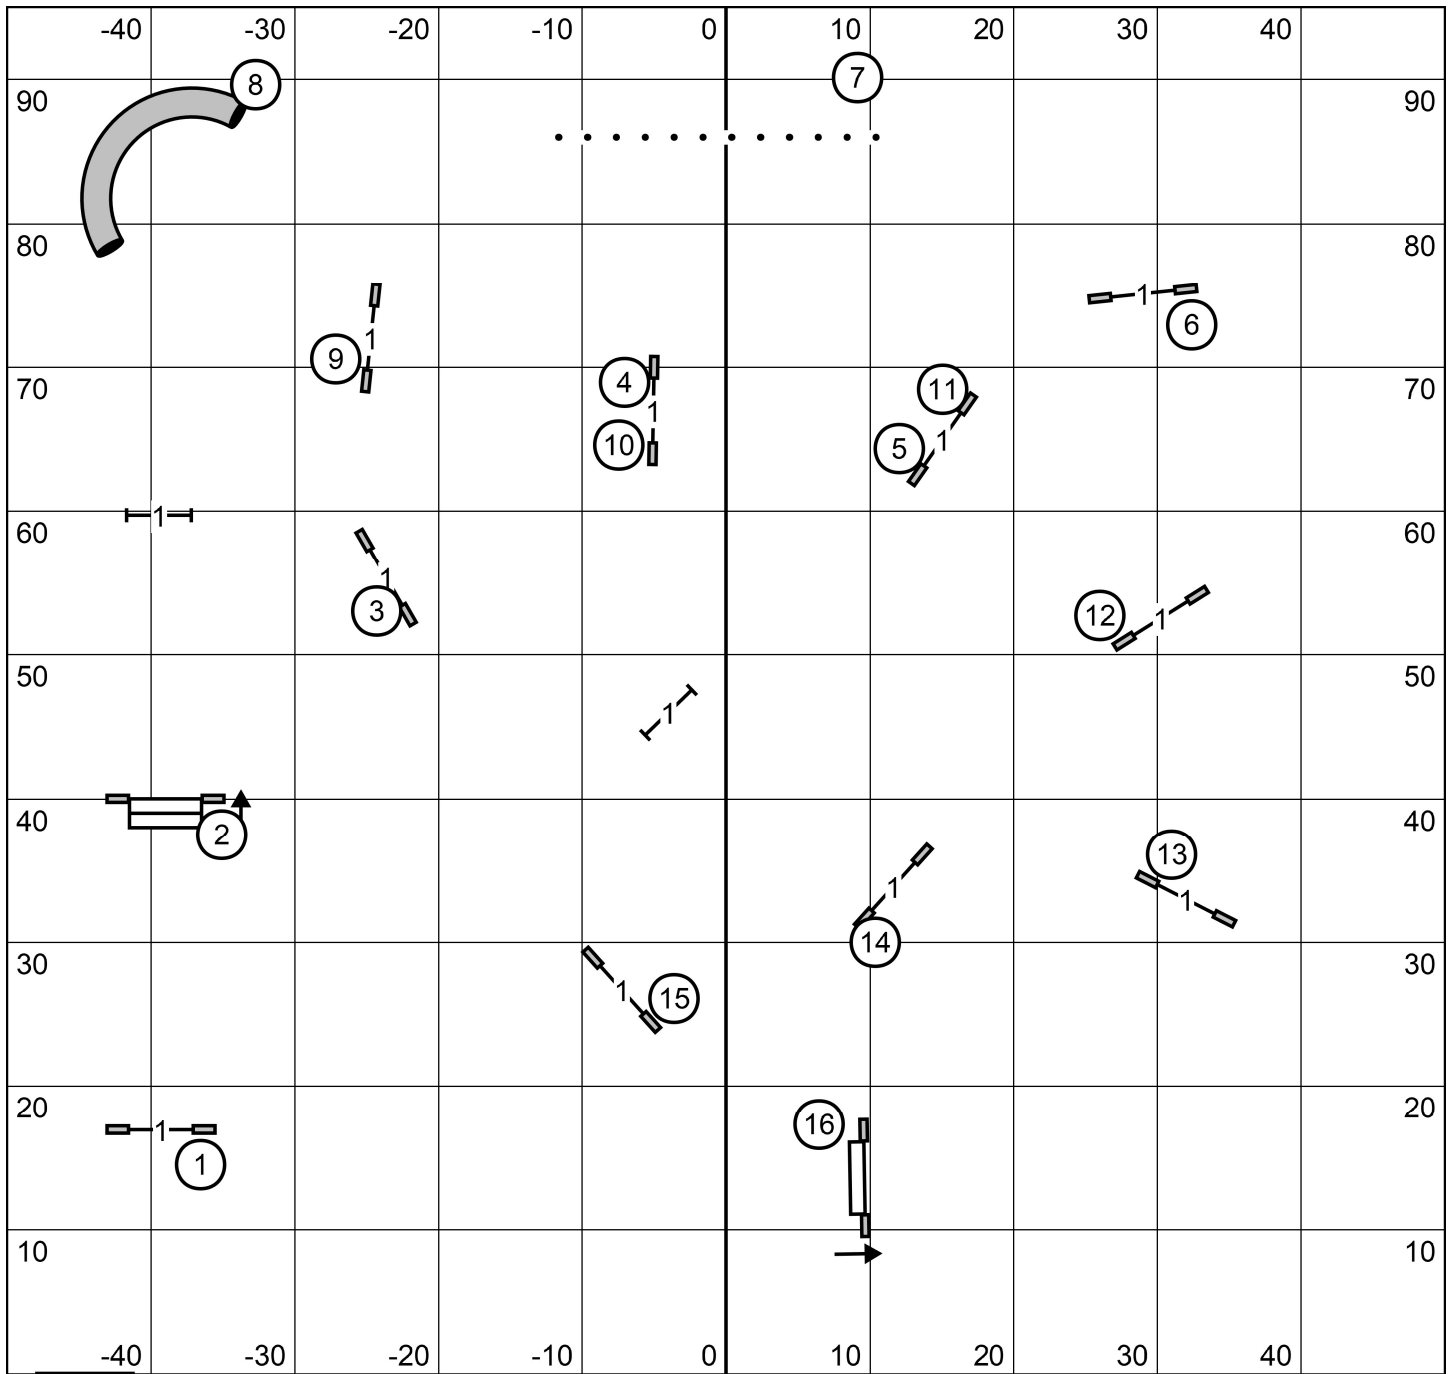

E/M SEND (5) (6) [4]
 OPEN SEND (5) (6)
 NOVICE SEND (5) (6)

E/M Need 60pts to Q
 Open Need 55pts to Q
 Novice Need 50pts to Q

SCTs	
4in	41sec
8/8P/12P	38sec
12/16/16P/20P	35sec
20/24/24C	32sec

Gate

Gate

German Shepherd Dog Club of Oregon
 FRIDAY August 2, 2024
 FAST-ALL LEVELS
 Judge Stephanie Sibal

Gate

Gate

German Shepherd Dog Club of Oregon
 FRIDAY August 2, 2024
 NOVICE JWW
 Judge Stephanie Sibal

Gate

Gate

German Shepherd Dog Club of Oregon
 FRIDAY August 2, 2024
 OPEN JWW
 Judge Stephanie Sibal

Gate