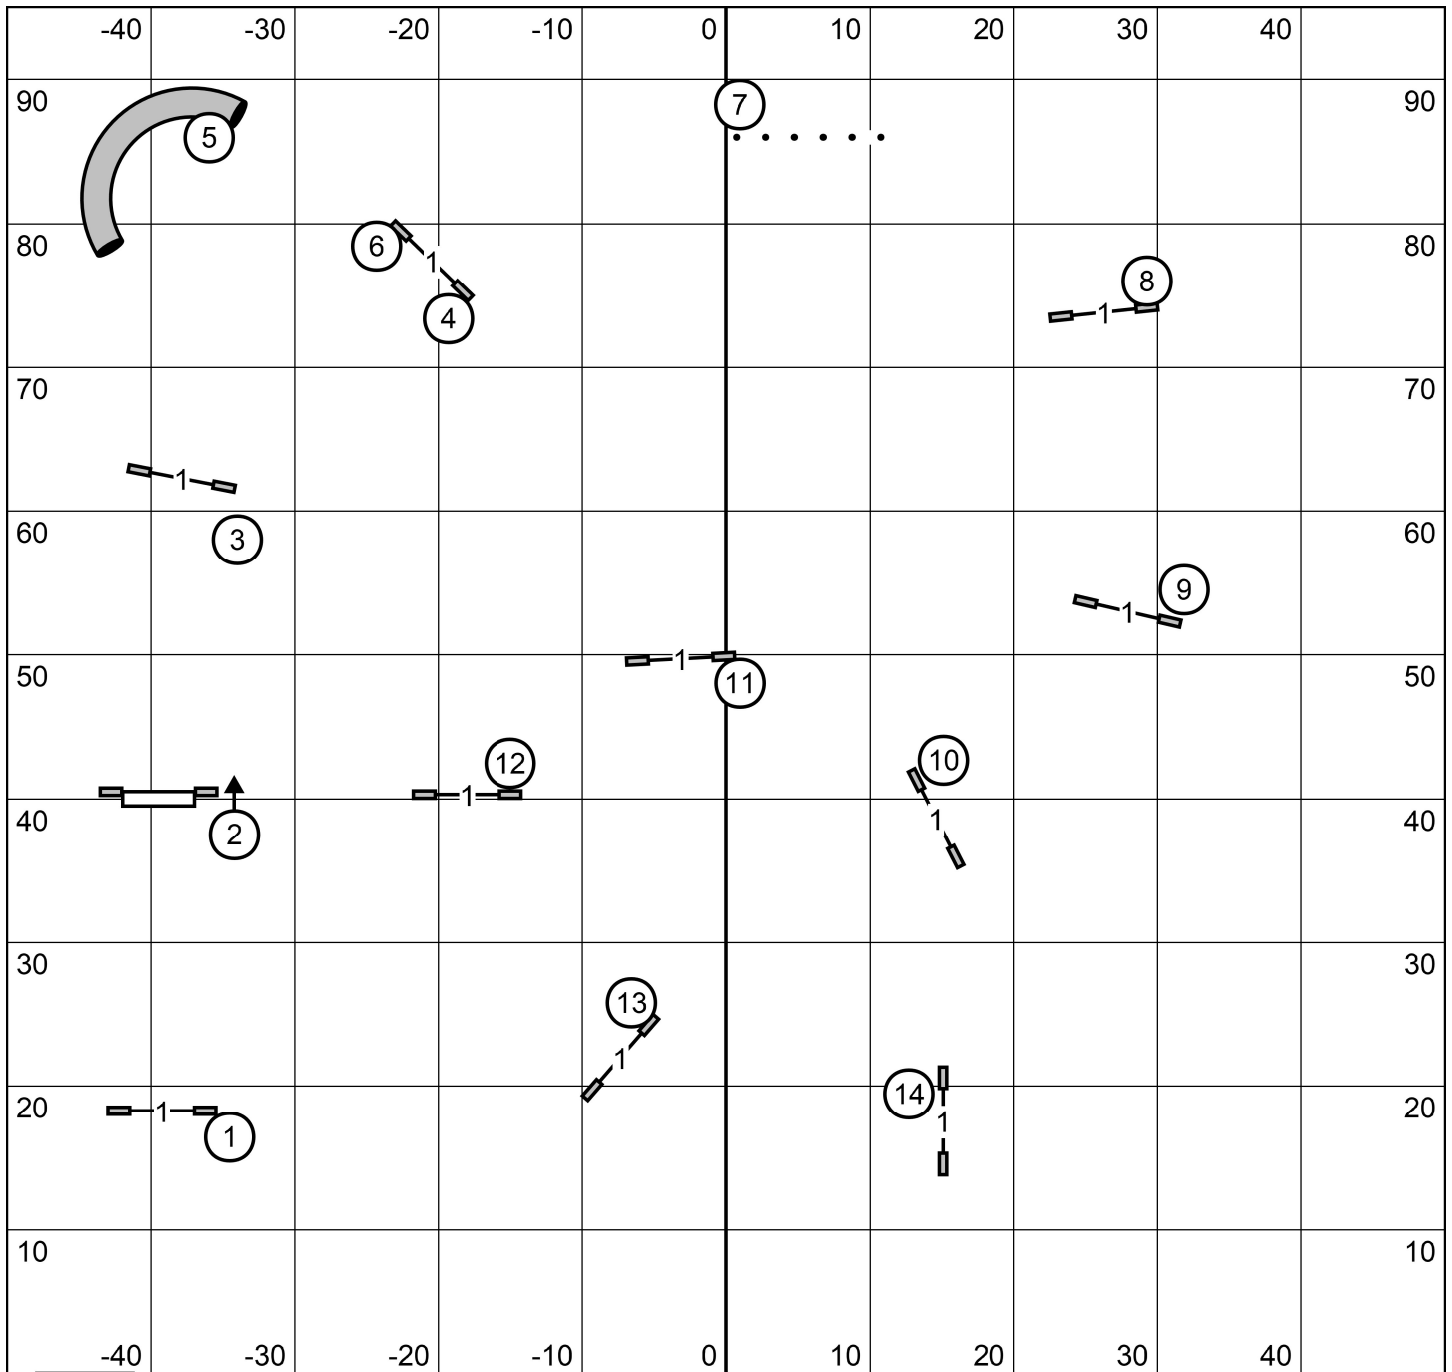

E/M SEND (5) (6) [4]
 OPEN SEND (5) (6)
 NOVICE SEND (5) (6)

E/M Need 60pts to Q
 Open Need 55pts to Q
 Novice Need 50pts to Q

SCTs	
4in	41sec
8/8P/12P	38sec
12/16/16P/20P	35sec
20/24/24C	32sec

Gate

Gate

German Shepherd Dog Club of Oregon
 FRIDAY August 2, 2024
 FAST-ALL LEVELS
 Judge Stephanie Sibal

Gate

Gate

German Shepherd Dog Club of Oregon
 FRIDAY August 2, 2024
 NOVICE JWW
 Judge Stephanie Sibal

Gate

Gate

German Shepherd Dog Club of Oregon
 FRIDAY August 2, 2024
 OPEN JWW
 Judge Stephanie Sibal

Gate