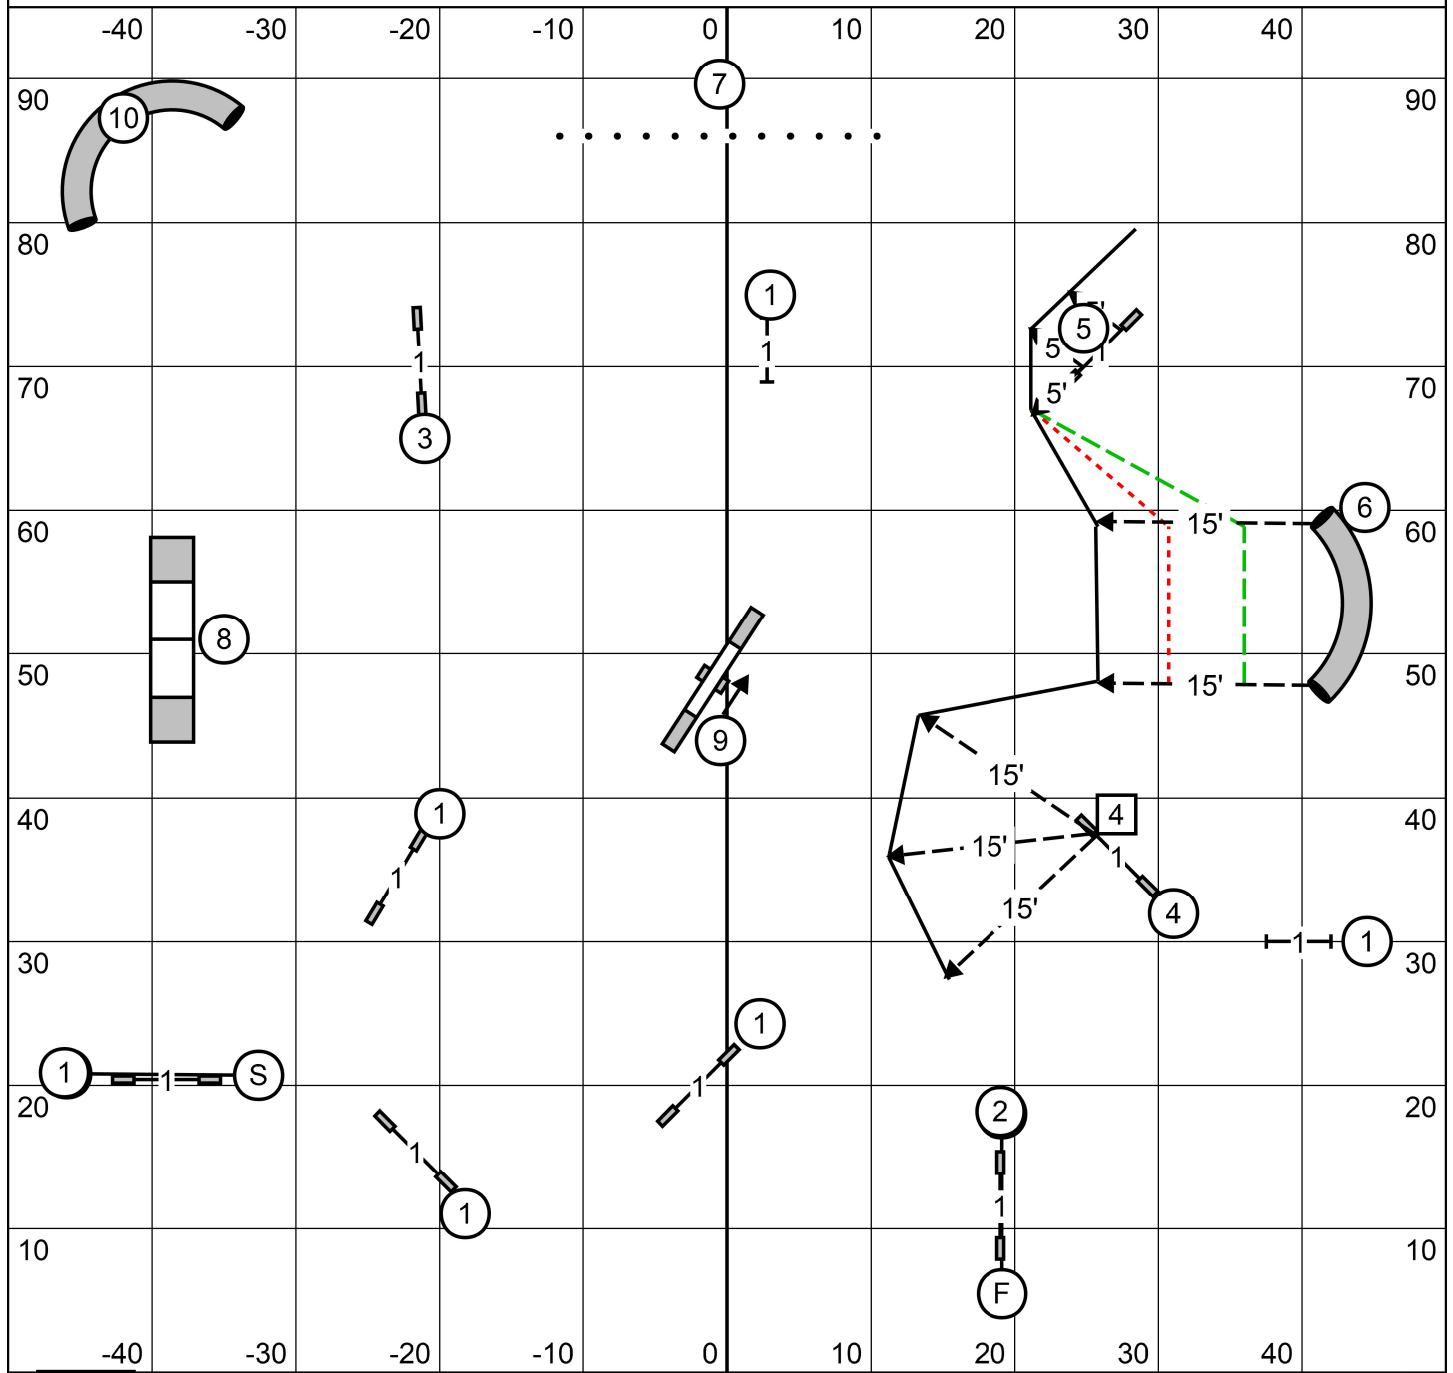

E/M SEND (5) (6) [4]
 OPEN SEND (5) (6)
 NOVICE SEND (5) (6)

E/M Need 60pts to Q
 Open Need 55pts to Q
 Novice Need 50pts to Q

SCTs	
4in	41sec
8/8P/12P	38sec
12/16/16P/20P	35sec
20/24/24C	32sec

Gate

Gate

German Shepherd Dog Club of Oregon
 FRIDAY August 2, 2024
 FAST-ALL LEVELS
 Judge Stephanie Sibal

Gate

Gate

German Shepherd Dog Club of Oregon
 FRIDAY August 2, 2024
 NOVICE JWW
 Judge Stephanie Sibal

Gate

Gate

German Shepherd Dog Club of Oregon
 FRIDAY August 2, 2024
 OPEN JWW
 Judge Stephanie Sibal

Gate