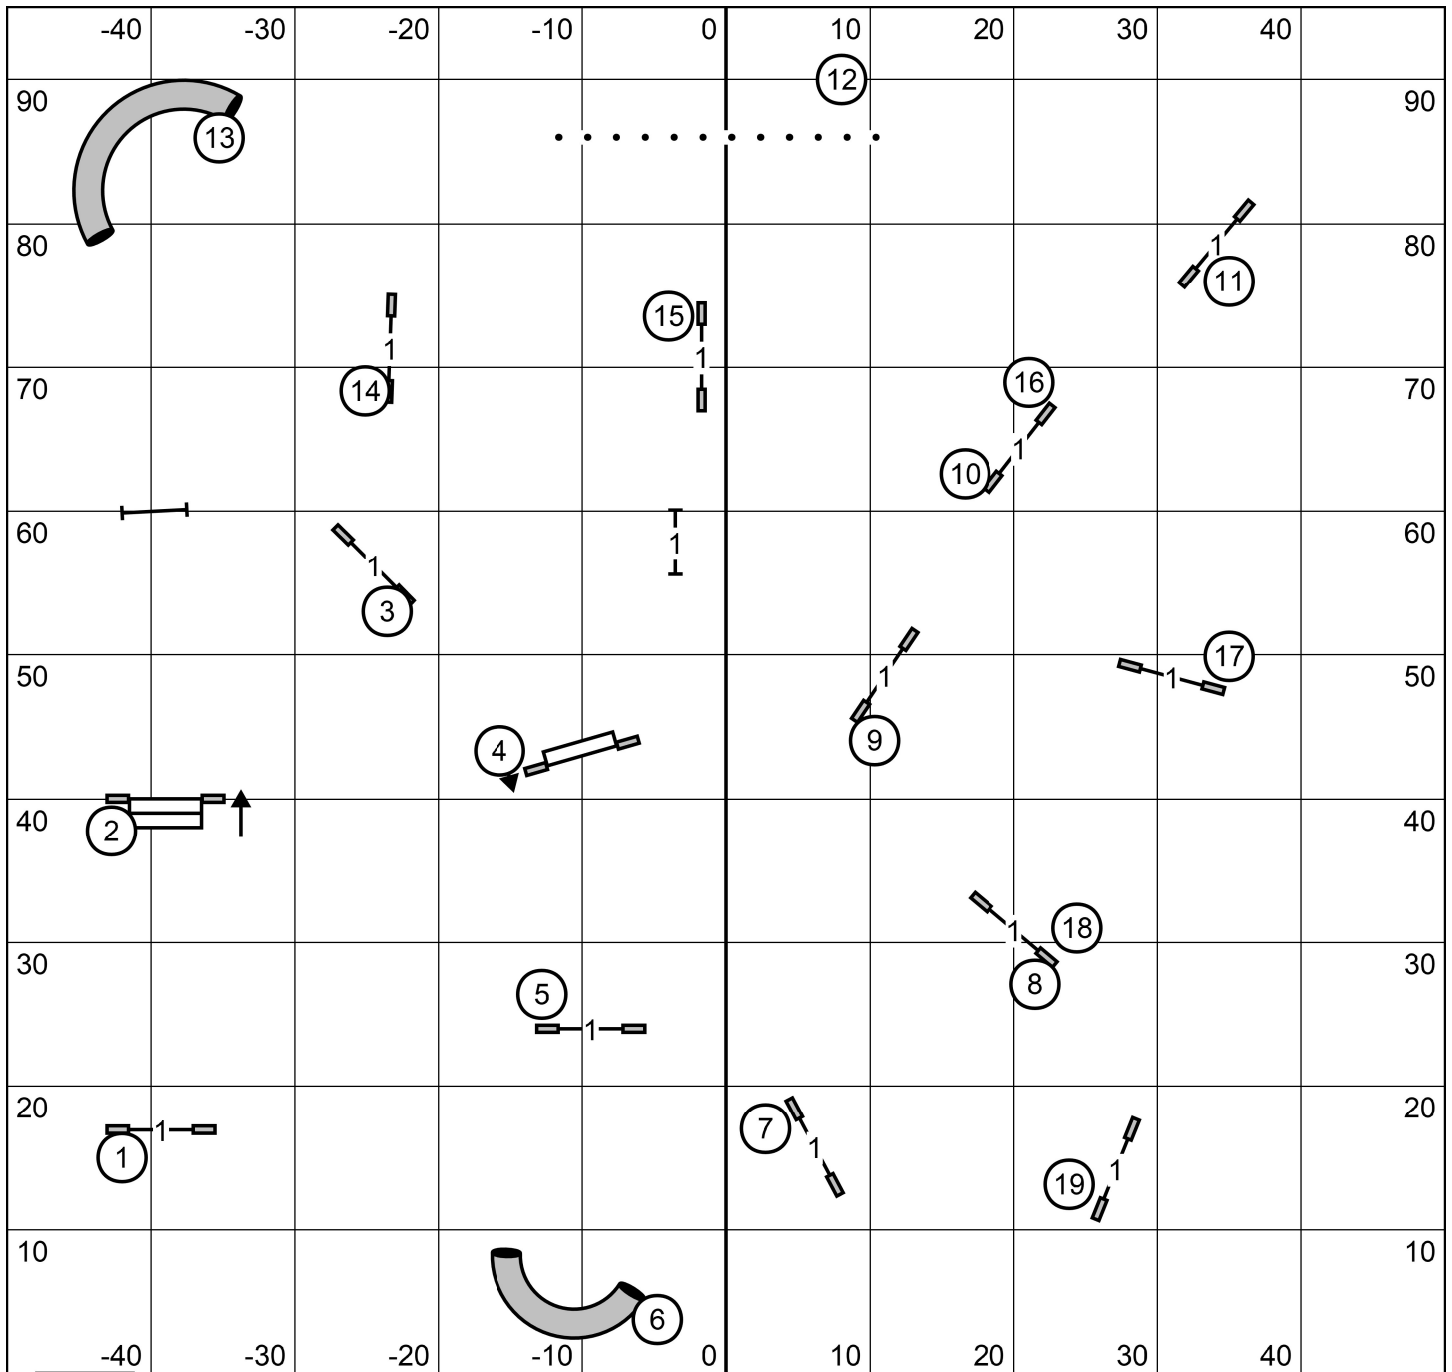

E/M SEND (5) (6) [4]
 OPEN SEND (5) (6)
 NOVICE SEND (5) (6)

E/M Need 60pts to Q
 Open Need 55pts to Q
 Novice Need 50pts to Q

SCTs	
4in	41sec
8/8P/12P	38sec
12/16/16P/20P	35sec
20/24/24C	32sec

Gate

Gate

German Shepherd Dog Club of Oregon
 FRIDAY August 2, 2024
 FAST-ALL LEVELS
 Judge Stephanie Sibal

Gate

Gate

German Shepherd Dog Club of Oregon
 FRIDAY August 2, 2024
 NOVICE JWW
 Judge Stephanie Sibal

Gate

Gate

German Shepherd Dog Club of Oregon
 FRIDAY August 2, 2024
 OPEN JWW
 Judge Stephanie Sibal

Gate