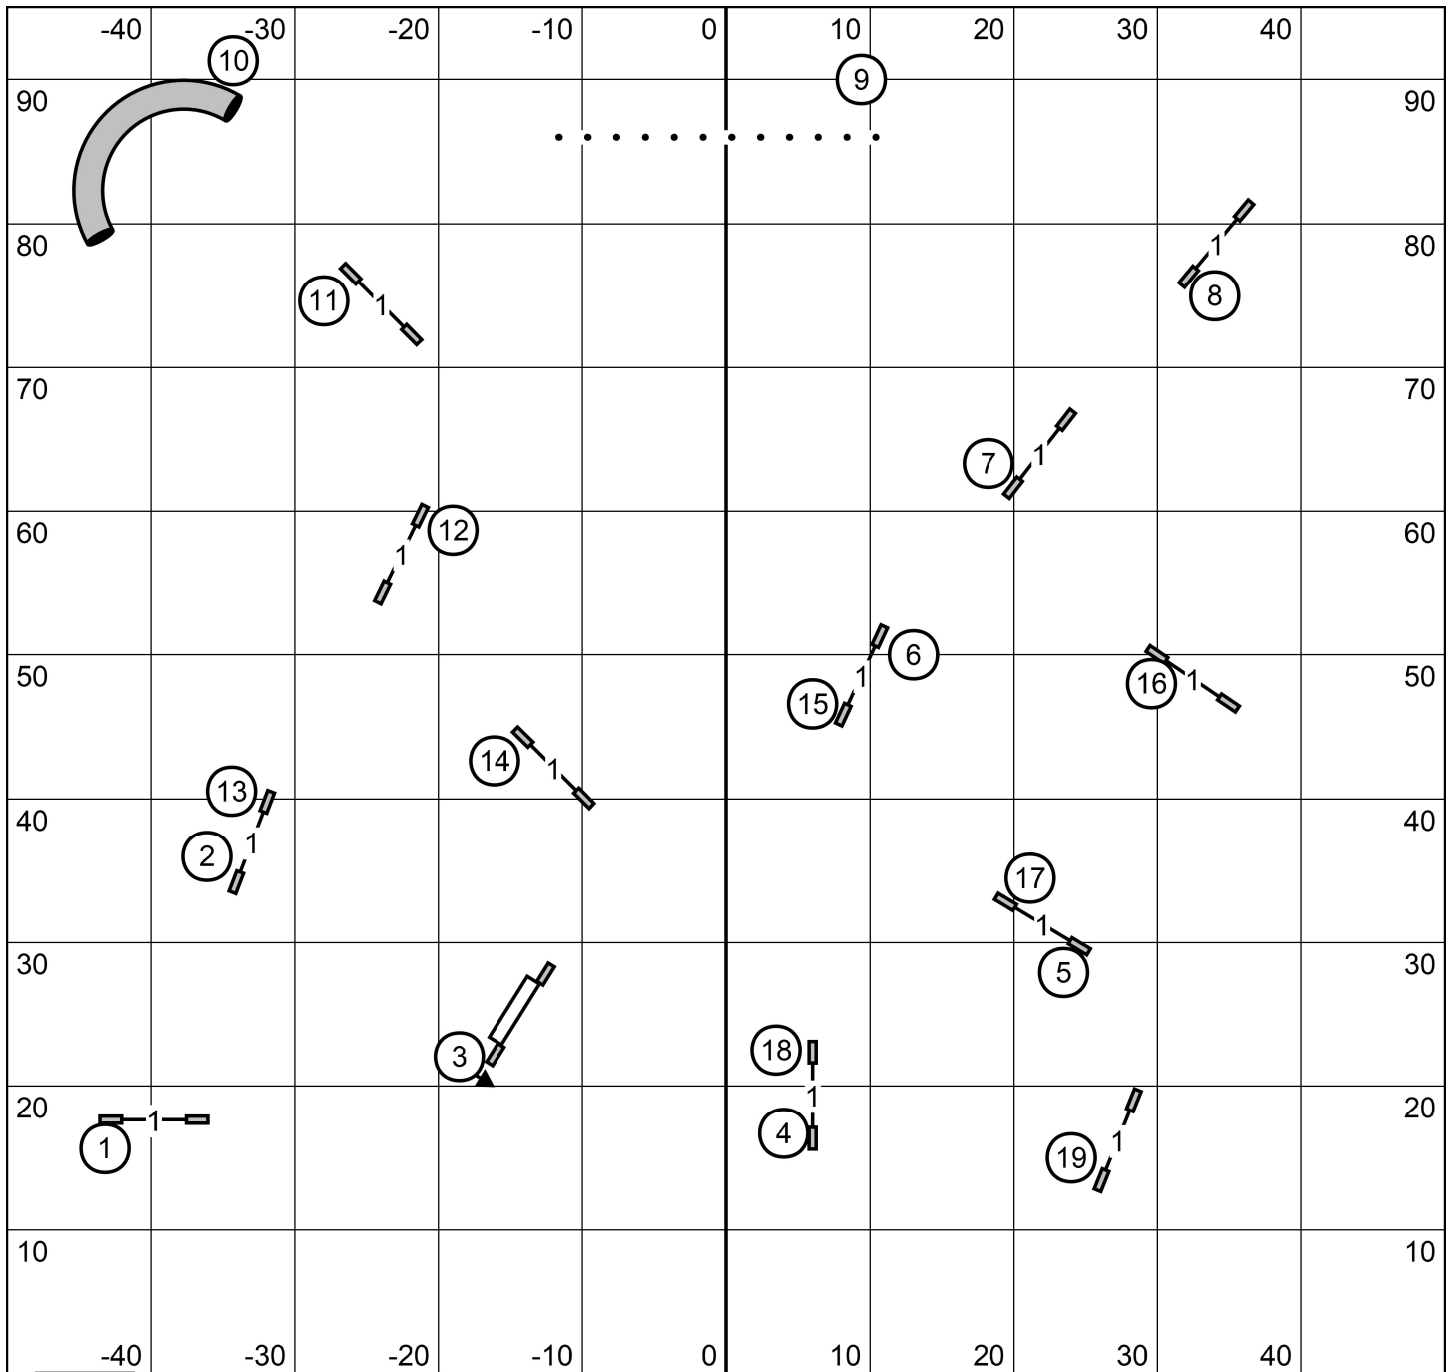

Gate

Gate

German Shepherd Dog Club of Oregon
FRIDAY August 2, 2024
PREMIER JWW
Judge Stephanie Sibal