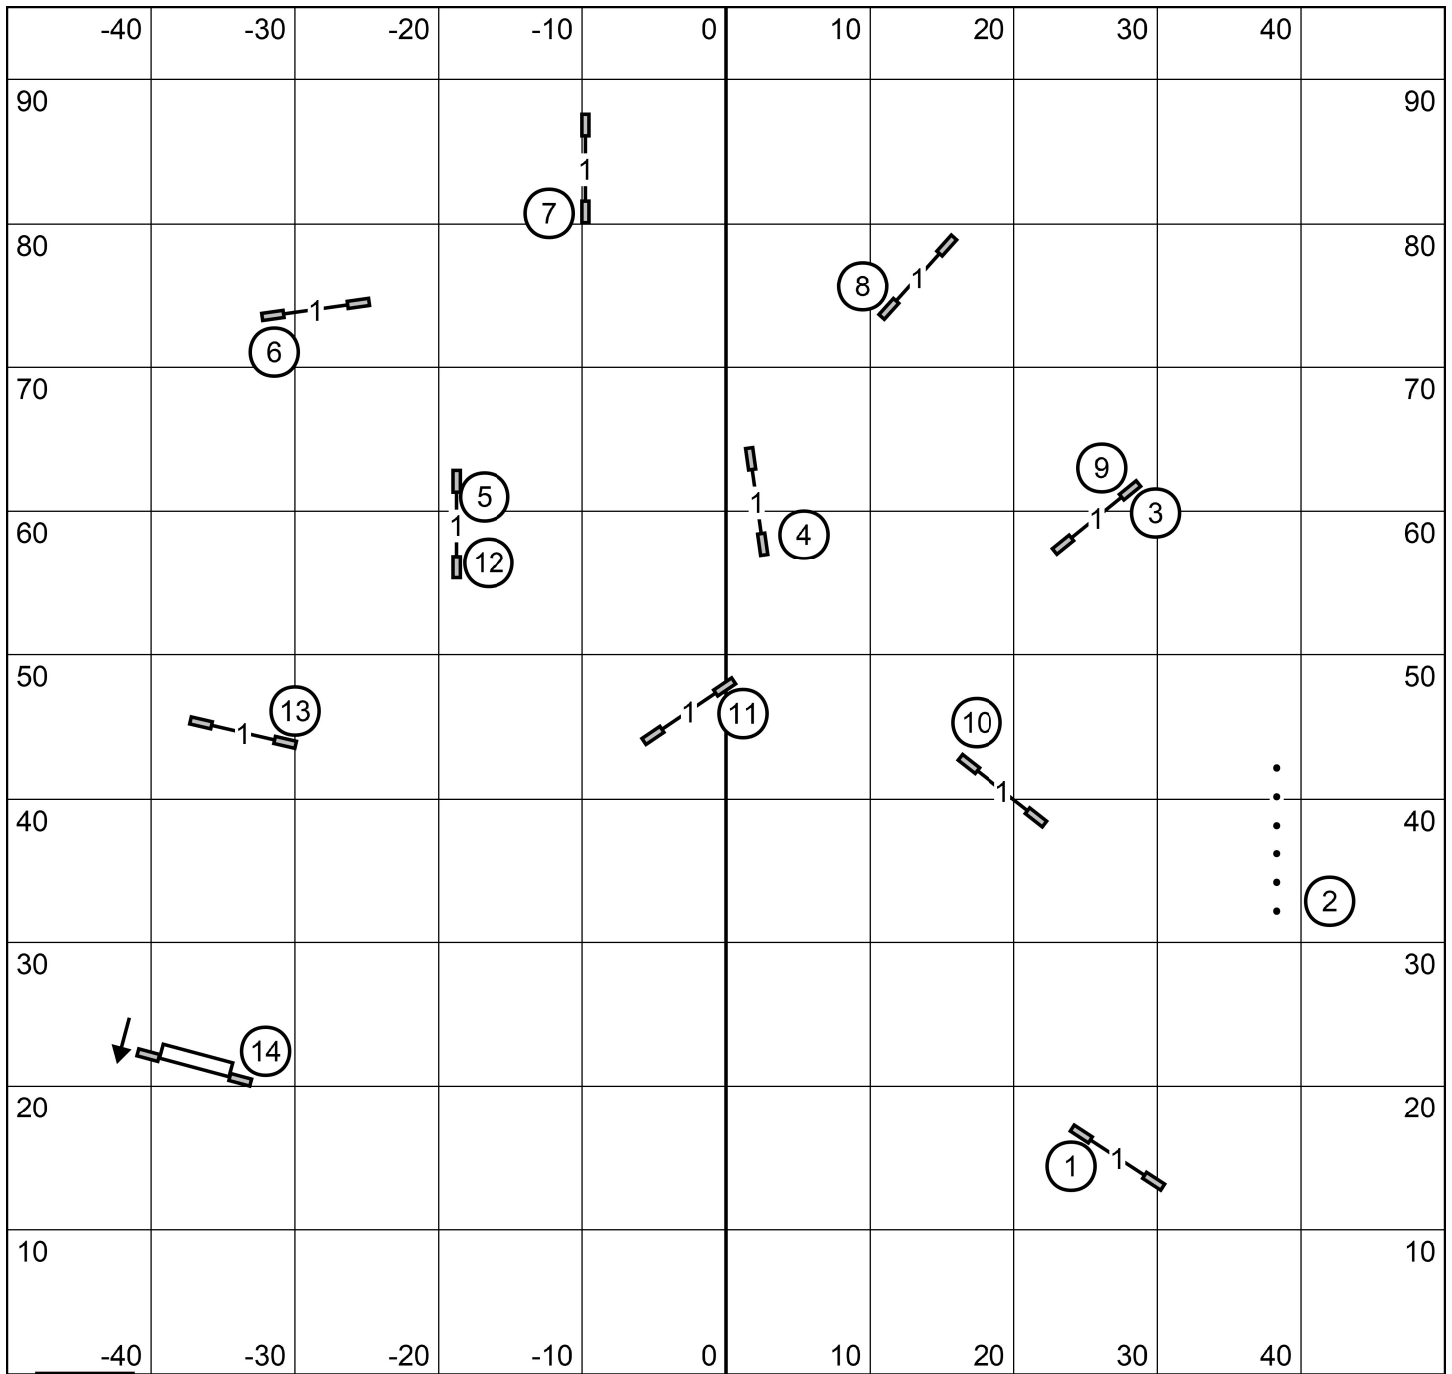

E/M SEND (6) (5) (4) —
 OPEN SEND (6) (5) - - -
 NOVICE SEND (6) (5) - - -

(5) Bi-directional for
 Open/Novice ONLY

E/M Need 60pts to Q
 Open Need 55pts to Q
 Novice Need 50pts to Q

Gate

SCTs	
4in	41sec
8/8P/12P	38sec
12/16/16P/20P	35sec
20/24/24C	32sec

German Shepherd Dog Club of Oregon
 SUNDAY August 4, 2024
 FAST-ALL LEVELS
 Judge Stephanie Sibal

Gate

Gate

Gate

German Shepherd Dog Club of Oregon
 SUNDAY August 4, 2024
 NOVICE JWW
 Judge Stephanie Sibal