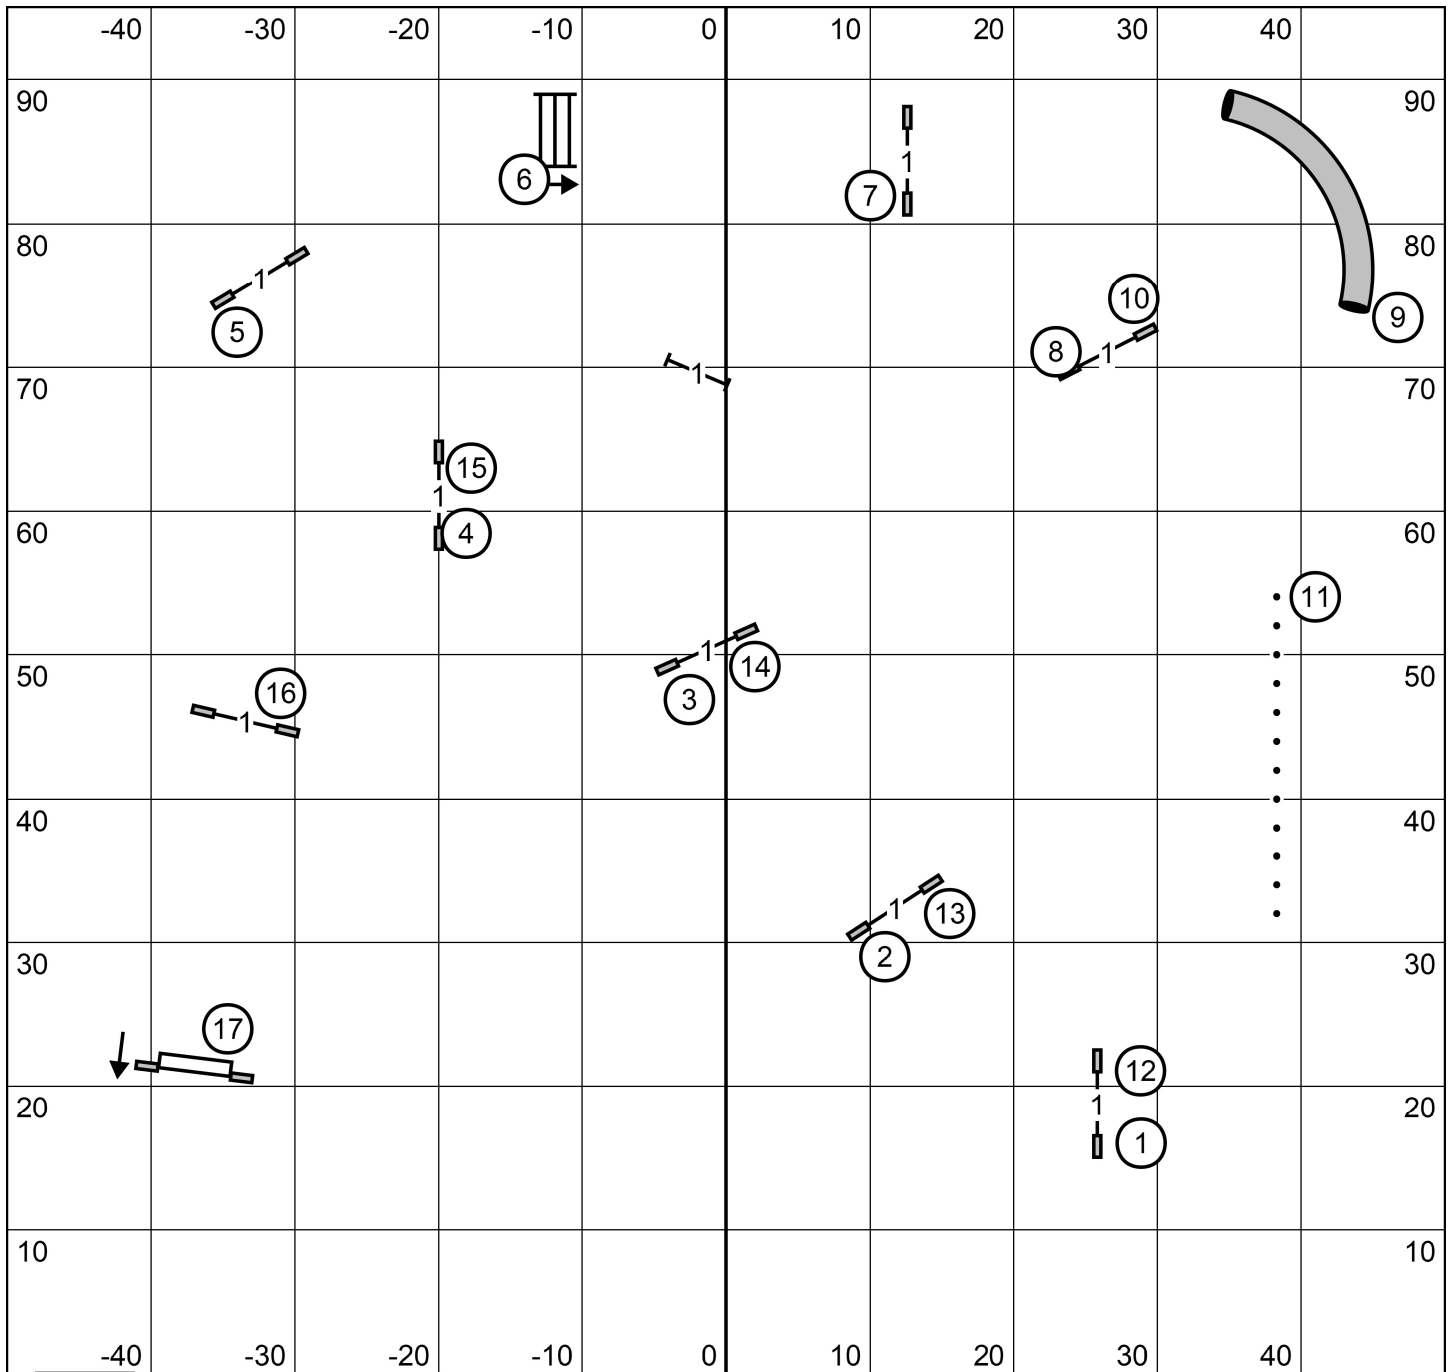

E/M SEND (6) (5) (4) —
 OPEN SEND (6) (5) - - -
 NOVICE SEND (6) (5) - - -

(5) Bi-directional for
 Open/Novice ONLY

E/M Need 60pts to Q
 Open Need 55pts to Q
 Novice Need 50pts to Q

Gate

SCTs	
4in	41sec
8/8P/12P	38sec
12/16/16P/20P	35sec
20/24/24C	32sec

German Shepherd Dog Club of Oregon
 SUNDAY August 4, 2024
 FAST-ALL LEVELS
 Judge Stephanie Sibal

Gate

Gate

Gate

German Shepherd Dog Club of Oregon
 SUNDAY August 4, 2024
 NOVICE JWW
 Judge Stephanie Sibal