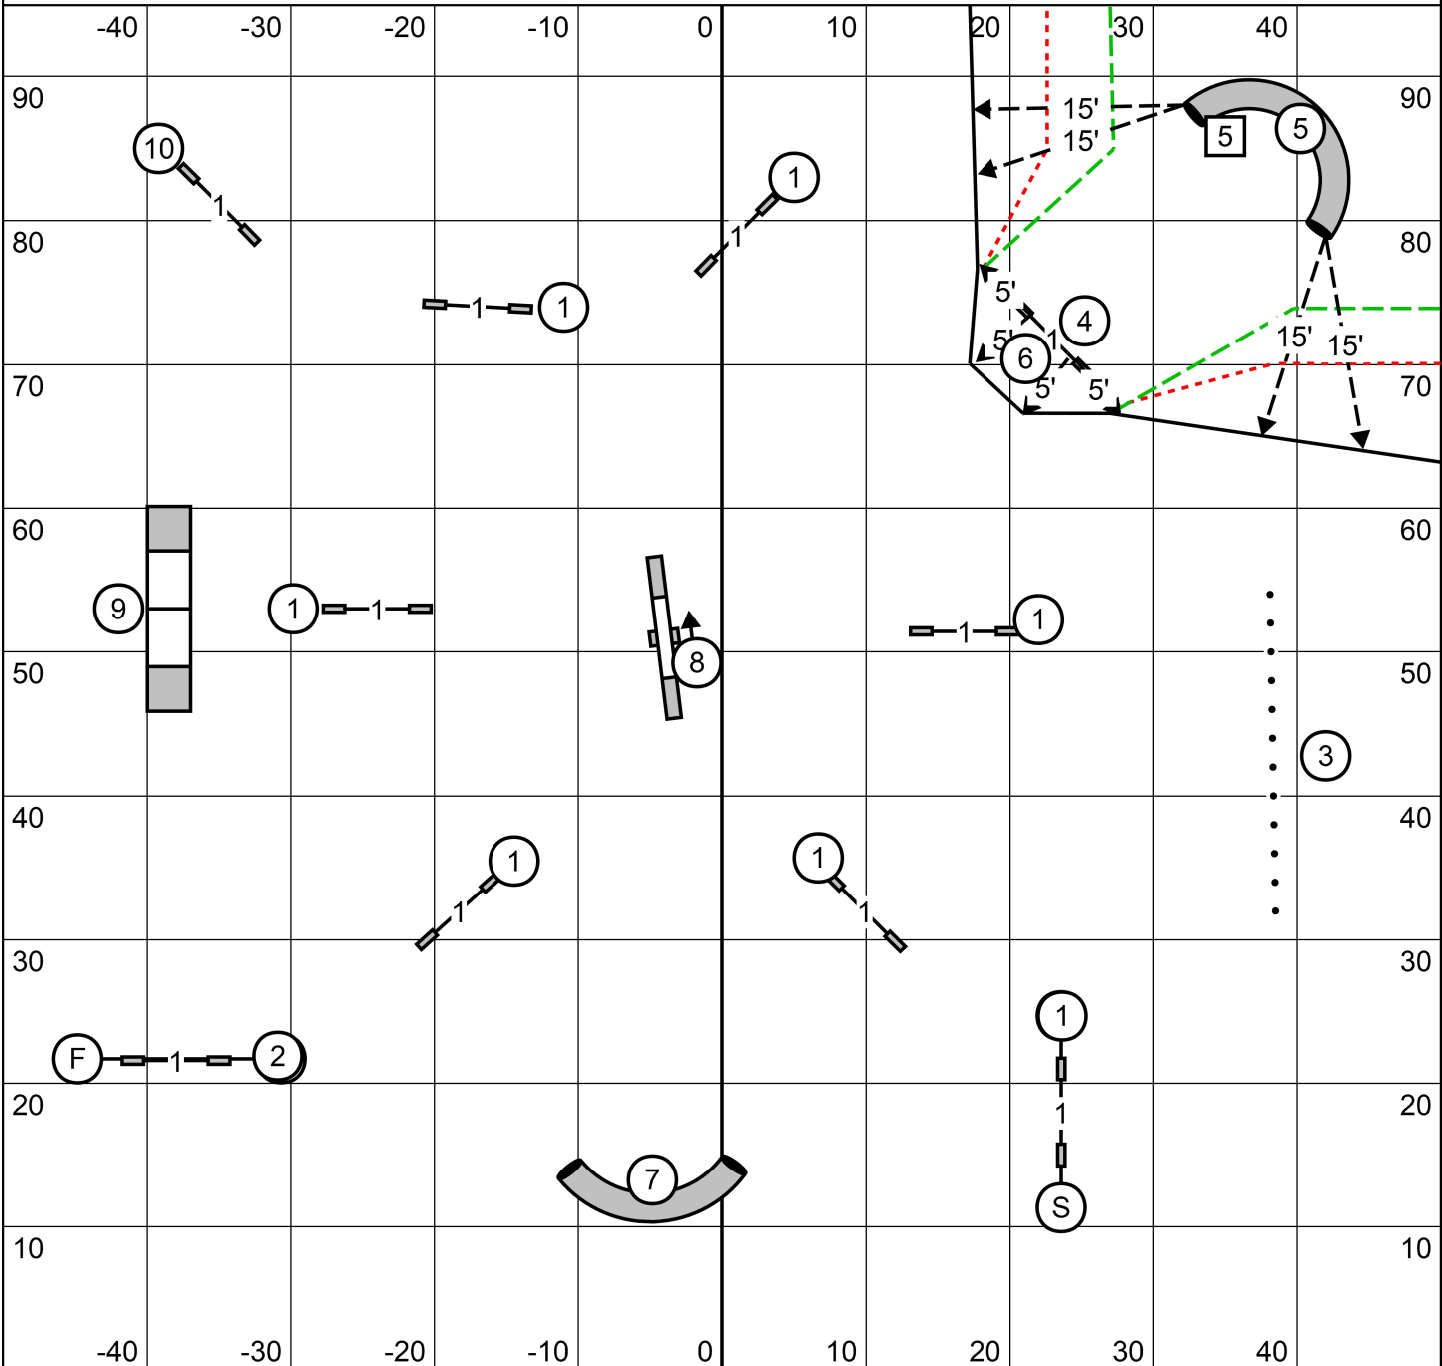

E/M SEND (6) (5) (4) —
 OPEN SEND (6) (5) - - -
 NOVICE SEND (6) (5) - - -

(5) Bi-directional for
 Open/Novice ONLY

E/M Need 60pts to Q
 Open Need 55pts to Q
 Novice Need 50pts to Q

Gate

SCTs	
4in	41sec
8/8P/12P	38sec
12/16/16P/20P	35sec
20/24/24C	32sec