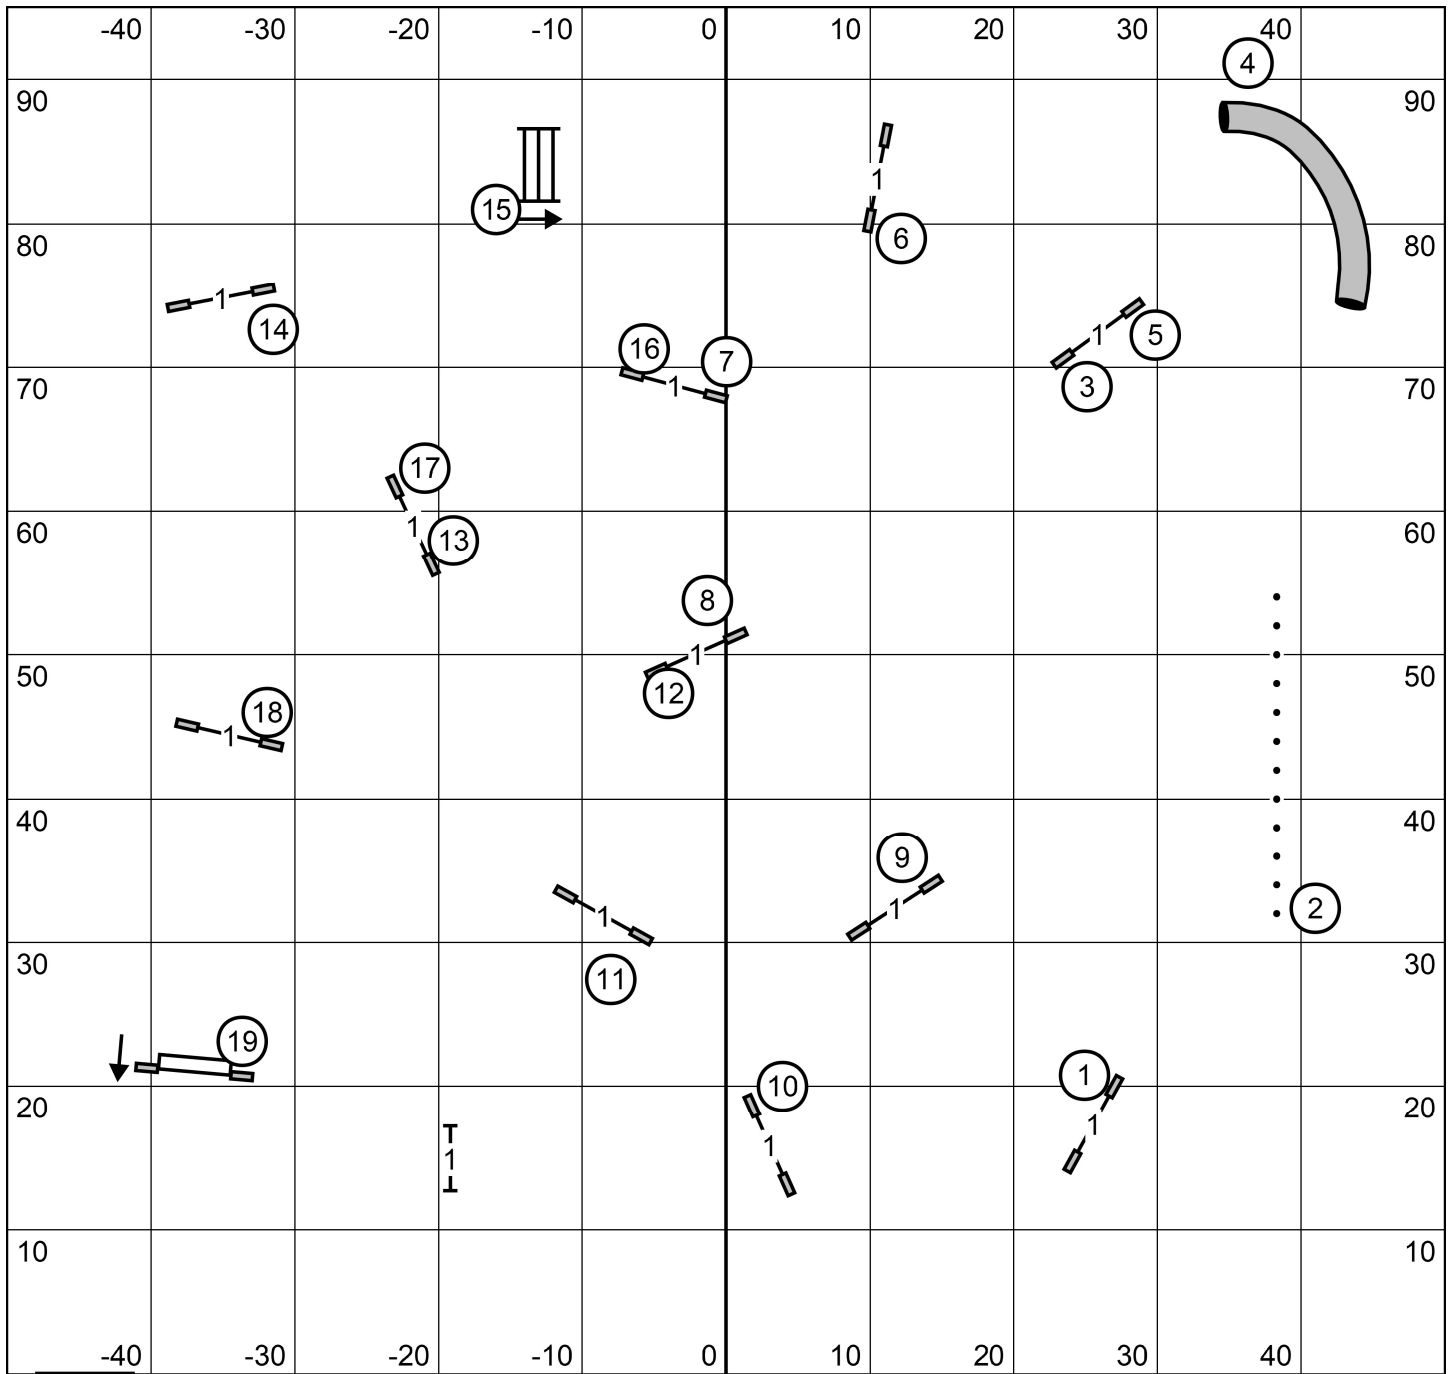

Gate

Gate

German Shepherd Dog Club of Oregon
SUNDAY August 4, 2024
EXC/MAS JWW
Judge Stephanie Sibal