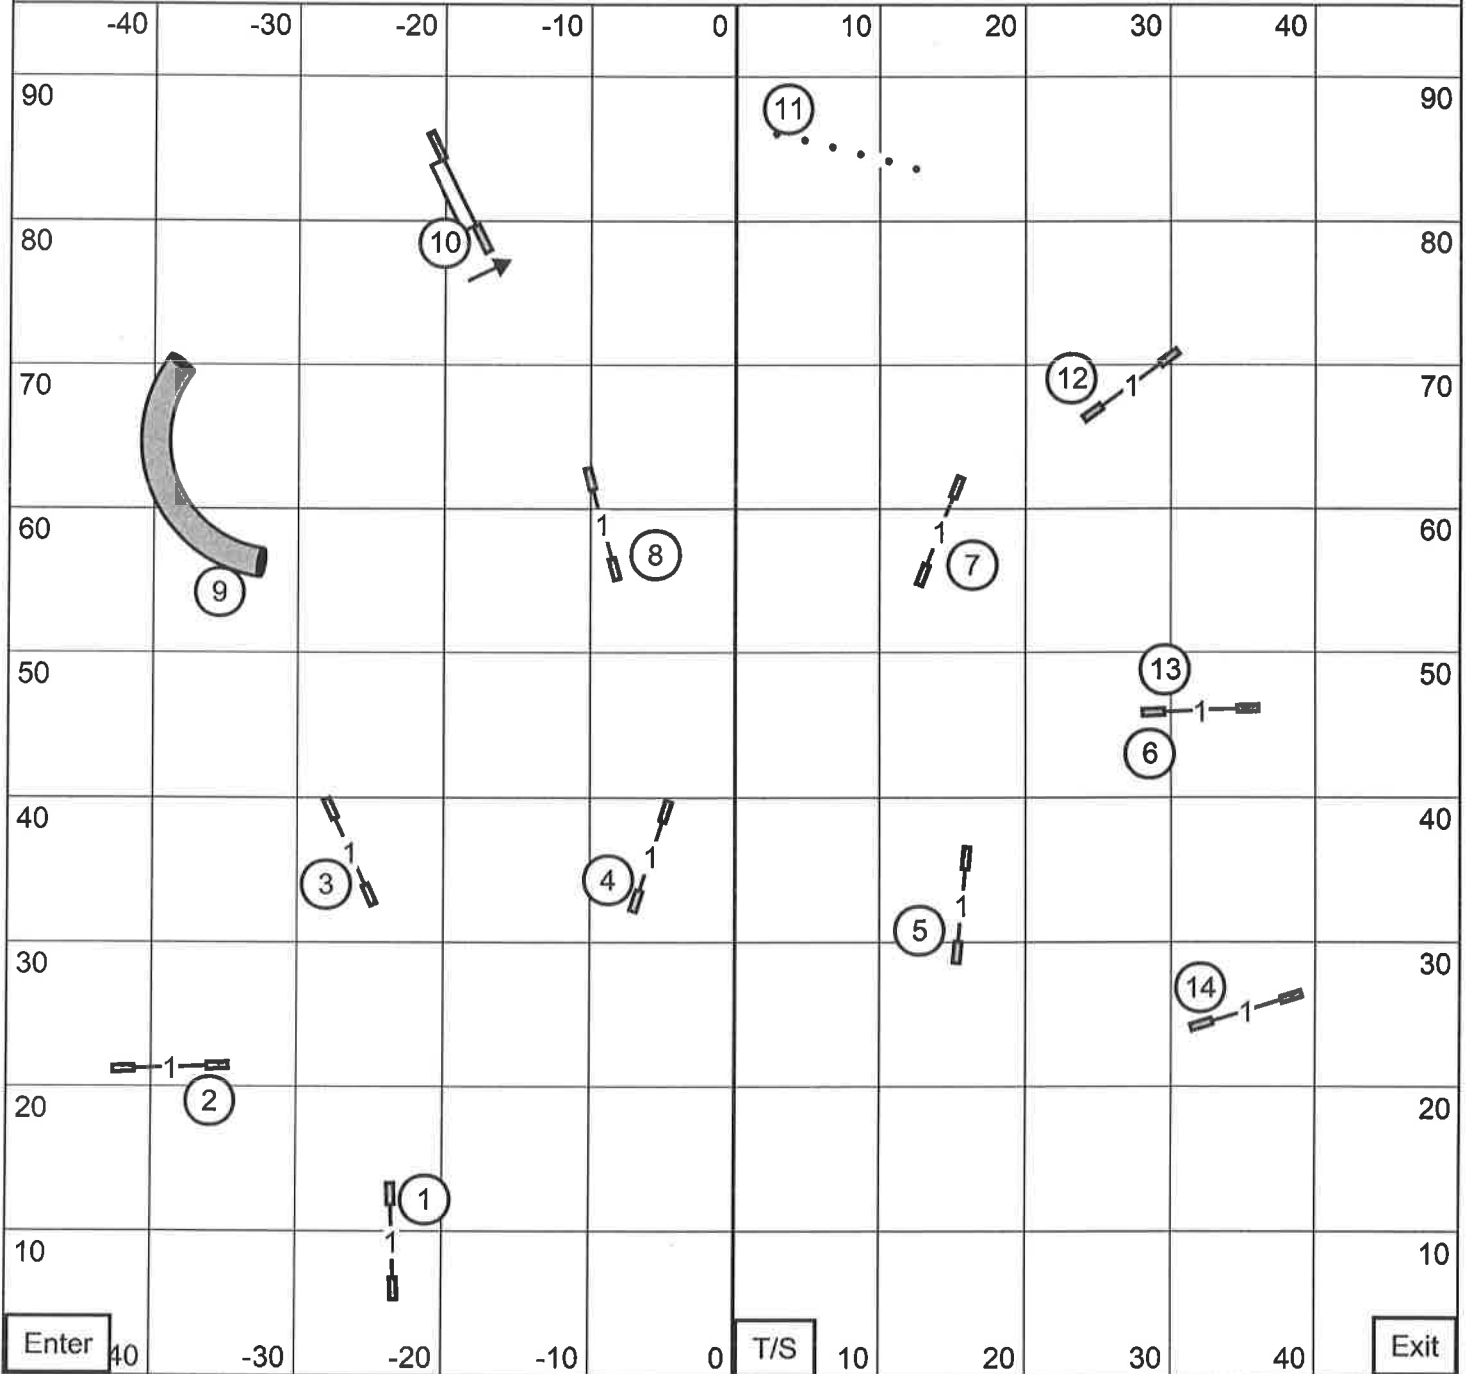

Novice JWW

Friday, September 13, 2024
Emerald Dog Obedience Club. Eugene, OR
Judge: Tracy Mazur