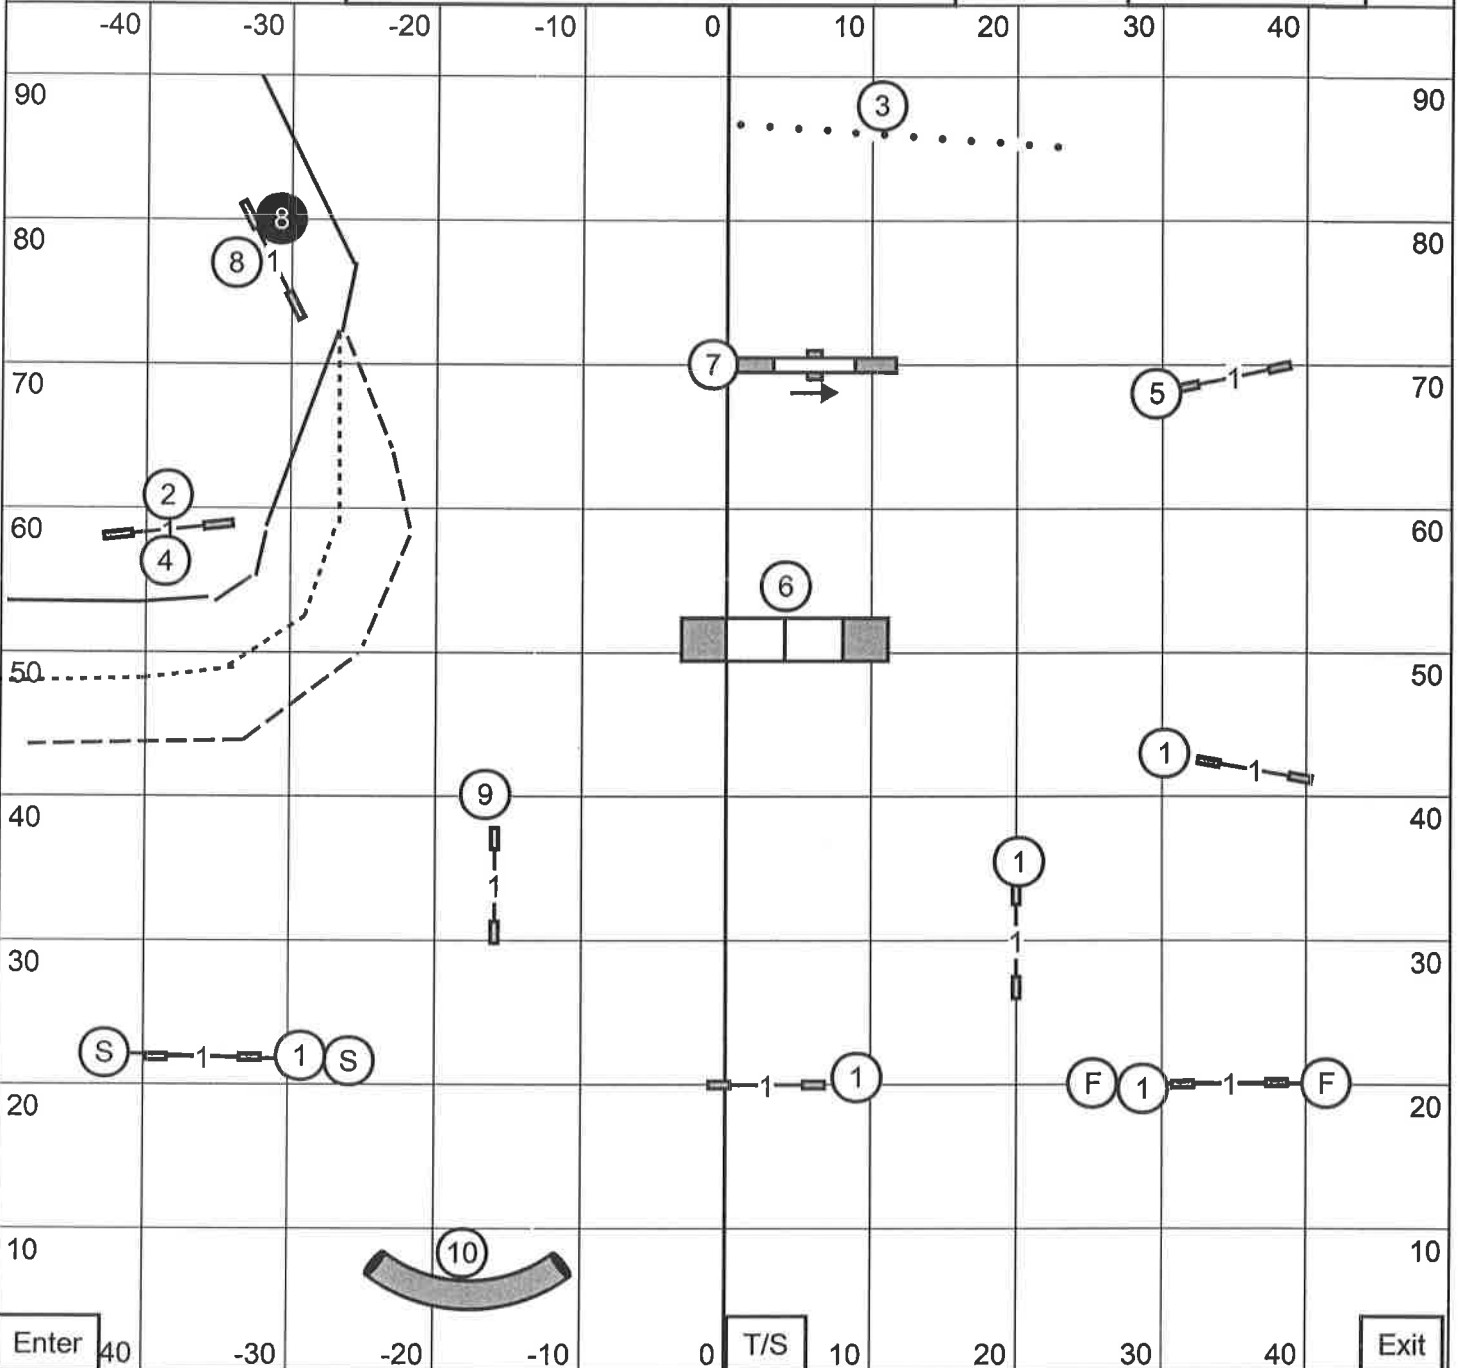

FAST

Friday, September 13, 2024
 Emerald Dog Obedience Club. Eugene, OR
 Judge: Tracy Mazur

Start and Finish
 Bi-directional

Enter 40 -30 -20 -10 0 T/S 10 20 30 40 Exit

E/M Send: (4) (8) (2) ---

Open Send: (4) (8) OR (8) (2) - - - - -

Novice Send: (4) (8) OR (8) (2) ———

Novice JWW

Friday, September 13, 2024
 Emerald Dog Obedience Club. Eugene, OR
 Judge: Tracy Mazur

Open JWW
 Friday, September 13, 2024
 Emerald Dog Obedience Club. Eugene, OR
 Judge: Tracy Mazur