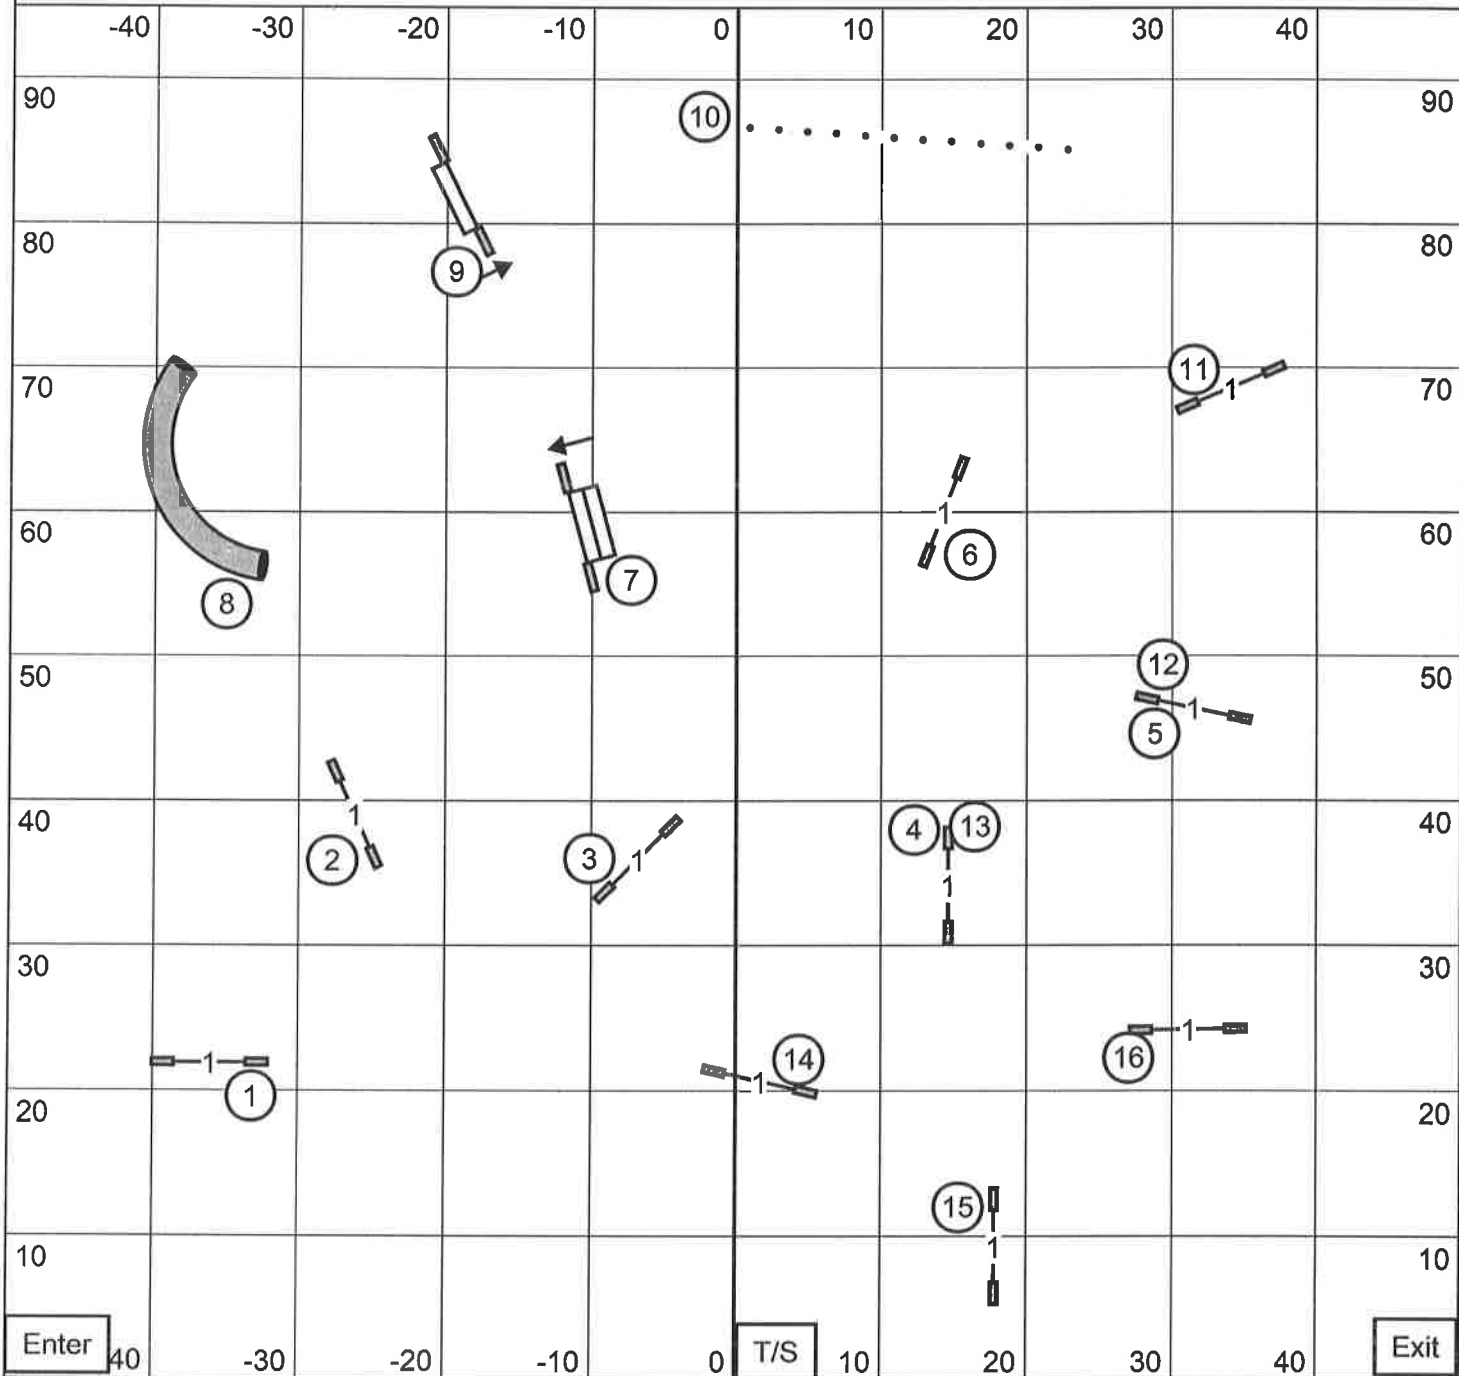

FAST

Friday, September 13, 2024
 Emerald Dog Obedience Club. Eugene, OR
 Judge: Tracy Mazur

Start and Finish
 Bi-directional

Enter 40 -30 -20 -10 0 T/S 10 20 30 40 Exit

E/M Send: (4) (8) (2) ---

Open Send: (4) (8) OR (8) (2) - - - - -

Novice Send: (4) (8) OR (8) (2) ———

Novice JWW

Friday, September 13, 2024
 Emerald Dog Obedience Club. Eugene, OR
 Judge: Tracy Mazur

Open JWW
 Friday, September 13, 2024
 Emerald Dog Obedience Club. Eugene, OR
 Judge: Tracy Mazur