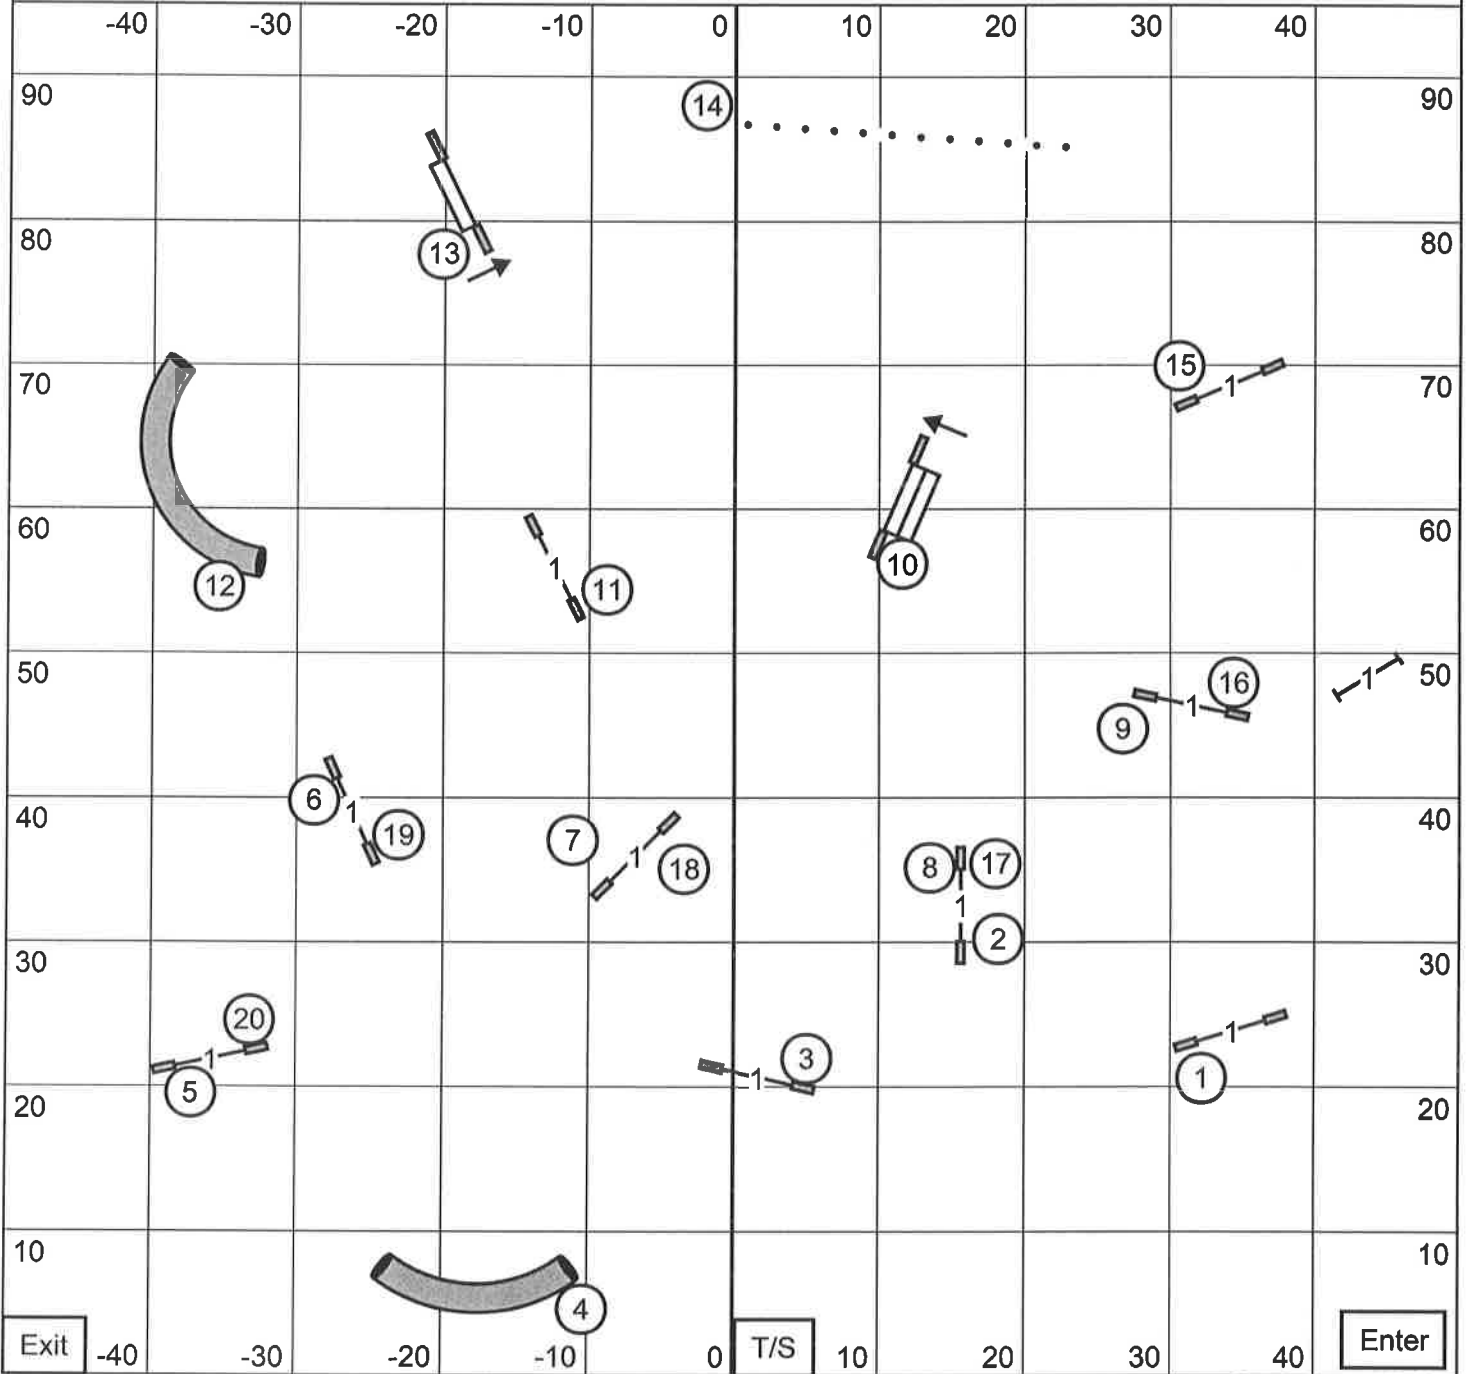

Master/Excellent JWW

Friday, September 13, 2024
Emerald Dog Obedience Club. Eugene, OR
Judge: Tracy Mazur